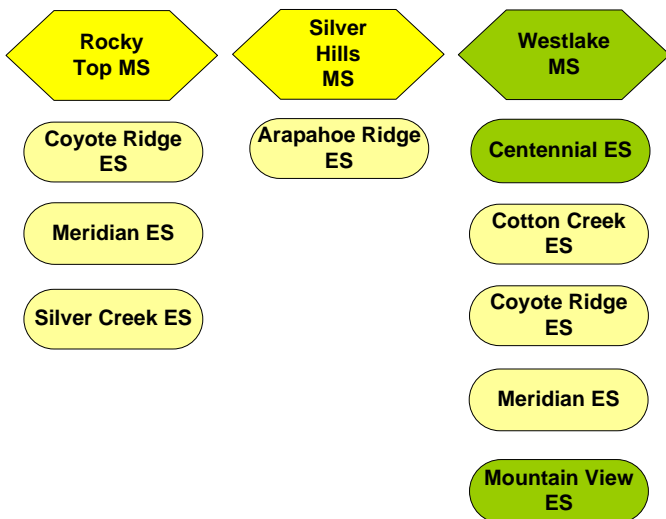

Adams 12 Five Star Schools – Feeder Chart

Legacy HS

Horizon HS

Northglenn HS

***Note for 7th and 8th graders residing in Federal Heights, Hillcrest, North Star and the southern portions of the North Mor and Rocky Mountain elementary attendance area boundaries**
 The new middle school boundaries adopted in the fall of 2012 are only effective for 6th graders in 2012. 7th and 8th graders in the fall of 2012 (8th graders in the fall of 2013) will follow the old middle school attendance area boundaries.

Thornton HS

Mountain Range HS

SCHOOLS SHOWN IN YELLOW (2 SHADES)

Schools shown IN YELLOW indicate the school feeds into more than one middle school or high school, called a "split feeder" system. Schools with a split feeder system are shown more than once in order to represent a complete feeder system.