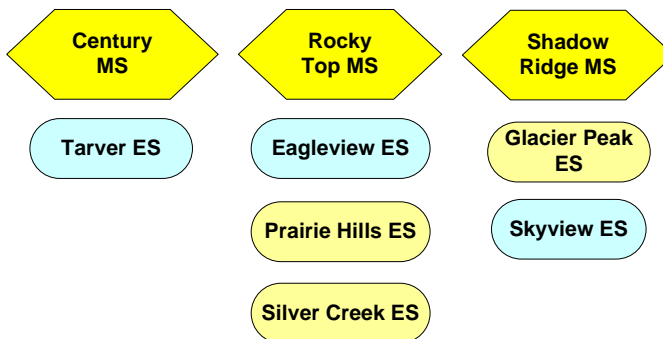

Adams 12 Five Star Schools – Feeder Chart

Legacy HS

Horizon HS

Northglenn HS

***Note for 7th and 8th graders residing in Federal Heights, Hillcrest, North Star and the southern portions of the North Mor and Rocky Mountain elementary attendance area boundaries**
 The new middle school boundaries adopted in the fall of 2012 are only effective for 6th graders in 2012. 7th and 8th graders in the fall of 2012 (8th graders in the fall of 2013) will follow the old middle school attendance area boundaries.

Thornton HS

Mountain Range HS

SCHOOLS SHOWN IN YELLOW (2 SHADES)

Schools shown IN YELLOW indicate the school feeds into more than one middle school or high school, called a "split feeder" system. Schools with a split feeder system are shown more than once in order to represent a complete feeder system.