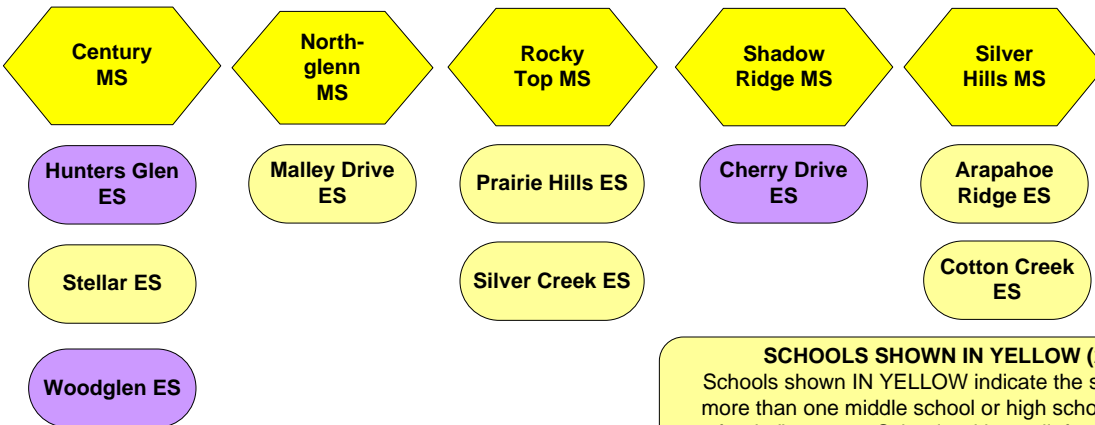

Adams 12 Five Star Schools – Feeder Chart

Legacy HS

Horizon HS

Northglenn HS

***Note for 7th and 8th graders residing in Federal Heights, Hillcrest, North Star and the southern portions of the North Mor and Rocky Mountain elementary attendance area boundaries**
 The new middle school boundaries adopted in the fall of 2012 are only effective for 6th graders in 2012. 7th and 8th graders in the fall of 2012 (8th graders in the fall of 2013) will follow the old middle school attendance area boundaries.

Thornton HS

Mountain Range HS

SCHOOLS SHOWN IN YELLOW (2 SHADES)

Schools shown IN YELLOW indicate the school feeds into more than one middle school or high school, called a "split feeder" system. Schools with a split feeder system are shown more than once in order to represent a complete feeder system.