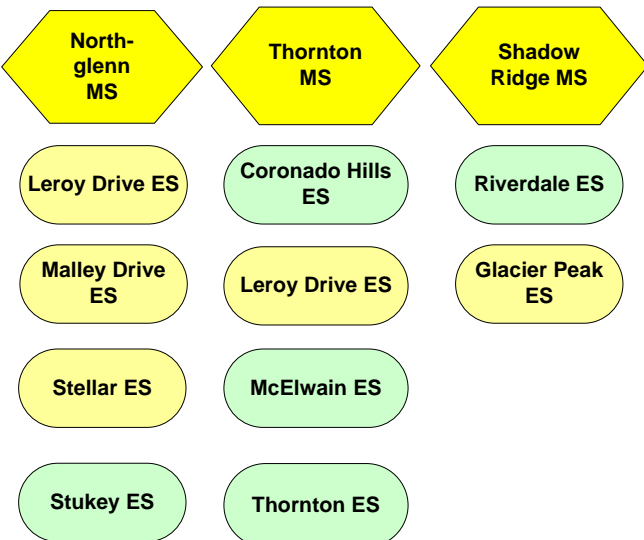

Adams 12 Five Star Schools – Feeder Chart

Legacy HS

Horizon HS

Northglenn HS

***Note for 7th and 8th graders residing in Federal Heights, Hillcrest, North Star and the southern portions of the North Mor and Rocky Mountain elementary attendance area boundaries**
 The new middle school boundaries adopted in the fall of 2012 are only effective for 6th graders in 2012. 7th and 8th graders in the fall of 2012 (8th graders in the fall of 2013) will follow the old middle school attendance area boundaries.

Thornton HS

Mountain Range HS

SCHOOLS SHOWN IN YELLOW (2 SHADES)

Schools shown IN YELLOW indicate the school feeds into more than one middle school or high school, called a "split feeder" system. Schools with a split feeder system are shown more than once in order to represent a complete feeder system.