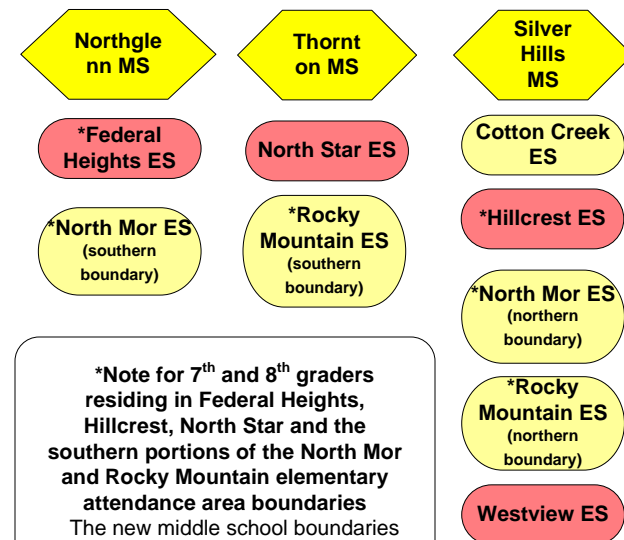

Adams 12 Five Star Schools – Feeder Chart

Legacy HS

Horizon HS

Northglenn HS

***Note for 7th and 8th graders residing in Federal Heights, Hillcrest, North Star and the southern portions of the North Mor and Rocky Mountain elementary attendance area boundaries**
 The new middle school boundaries adopted in the fall of 2012 are only effective for 6th graders in 2012. 7th and 8th graders in the fall of 2012 (8th graders in the fall of 2013) will follow the old middle school attendance area boundaries.

Thornton HS

Mountain Range HS

SCHOOLS SHOWN IN YELLOW (2 SHADES)

Schools shown IN YELLOW indicate the school feeds into more than one middle school or high school, called a "split feeder" system. Schools with a split feeder system are shown more than once in order to represent a complete feeder system.