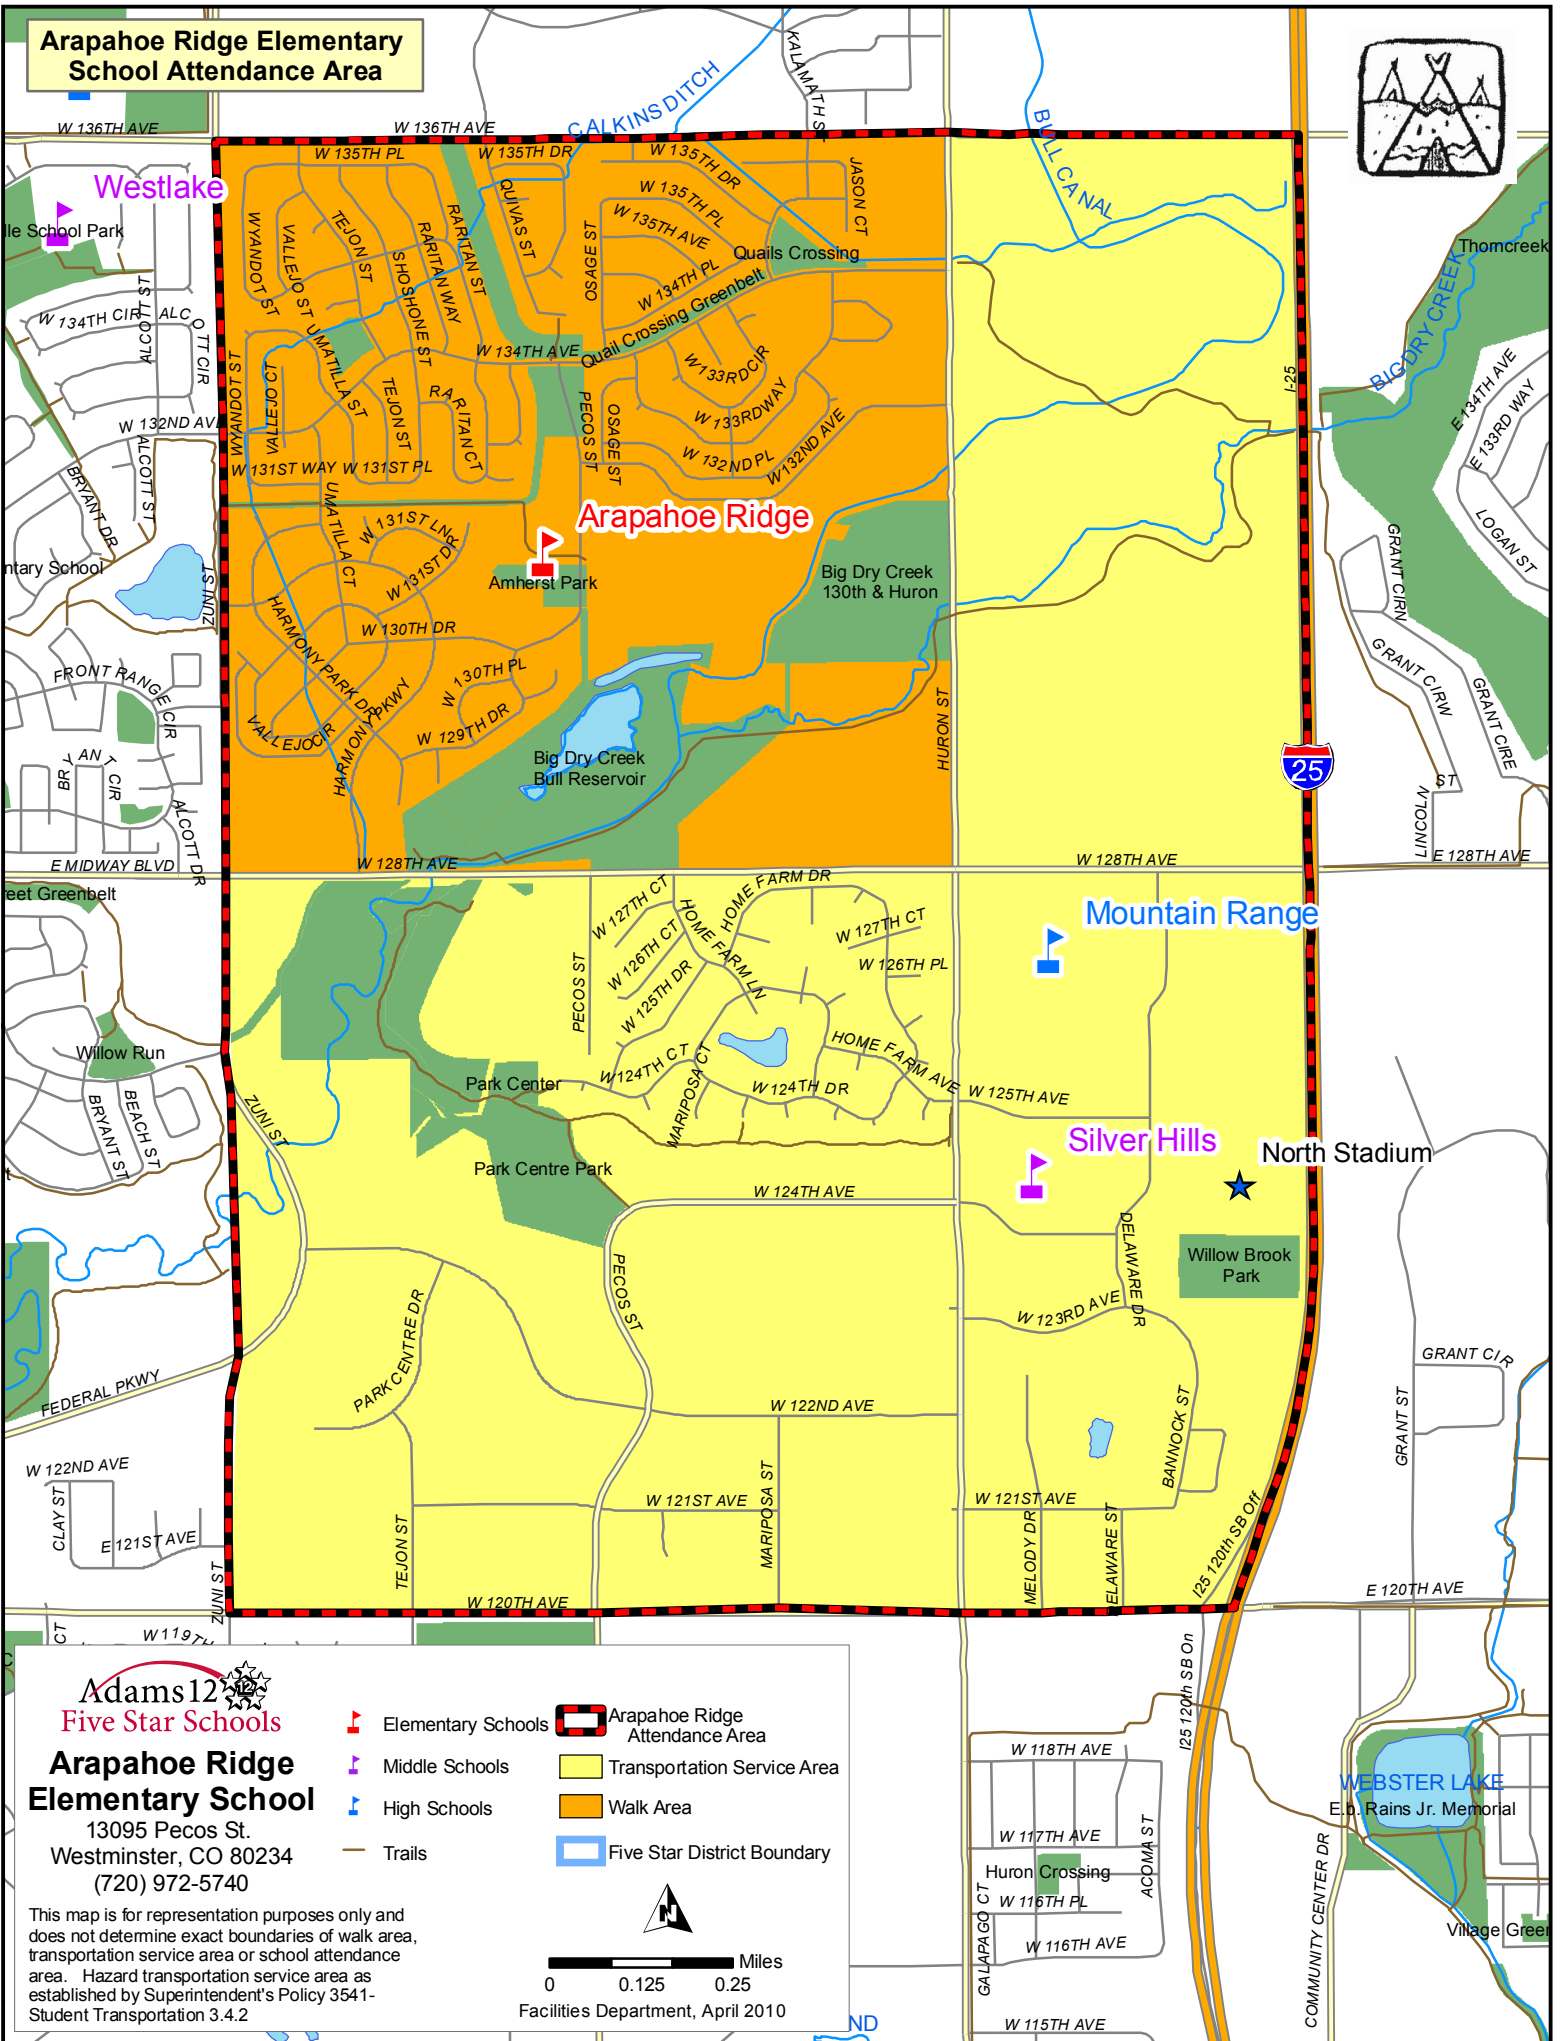

Arapahoe Ridge Elementary School Attendance Area

Adams 12
Five Star Schools
Arapahoe Ridge
Elementary School
 13095 Pecos St.
 Westminster, CO 80234
 (720) 972-5740

-  Elementary Schools
-  Middle Schools
-  High Schools
-  Trails
-  Arapahoe Ridge Attendance Area
-  Transportation Service Area
-  Walk Area
-  Five Star District Boundary

This map is for representation purposes only and does not determine exact boundaries of walk area, transportation service area or school attendance area. Hazard transportation service area as established by Superintendent's Policy 3541-Student Transportation 3.4.2