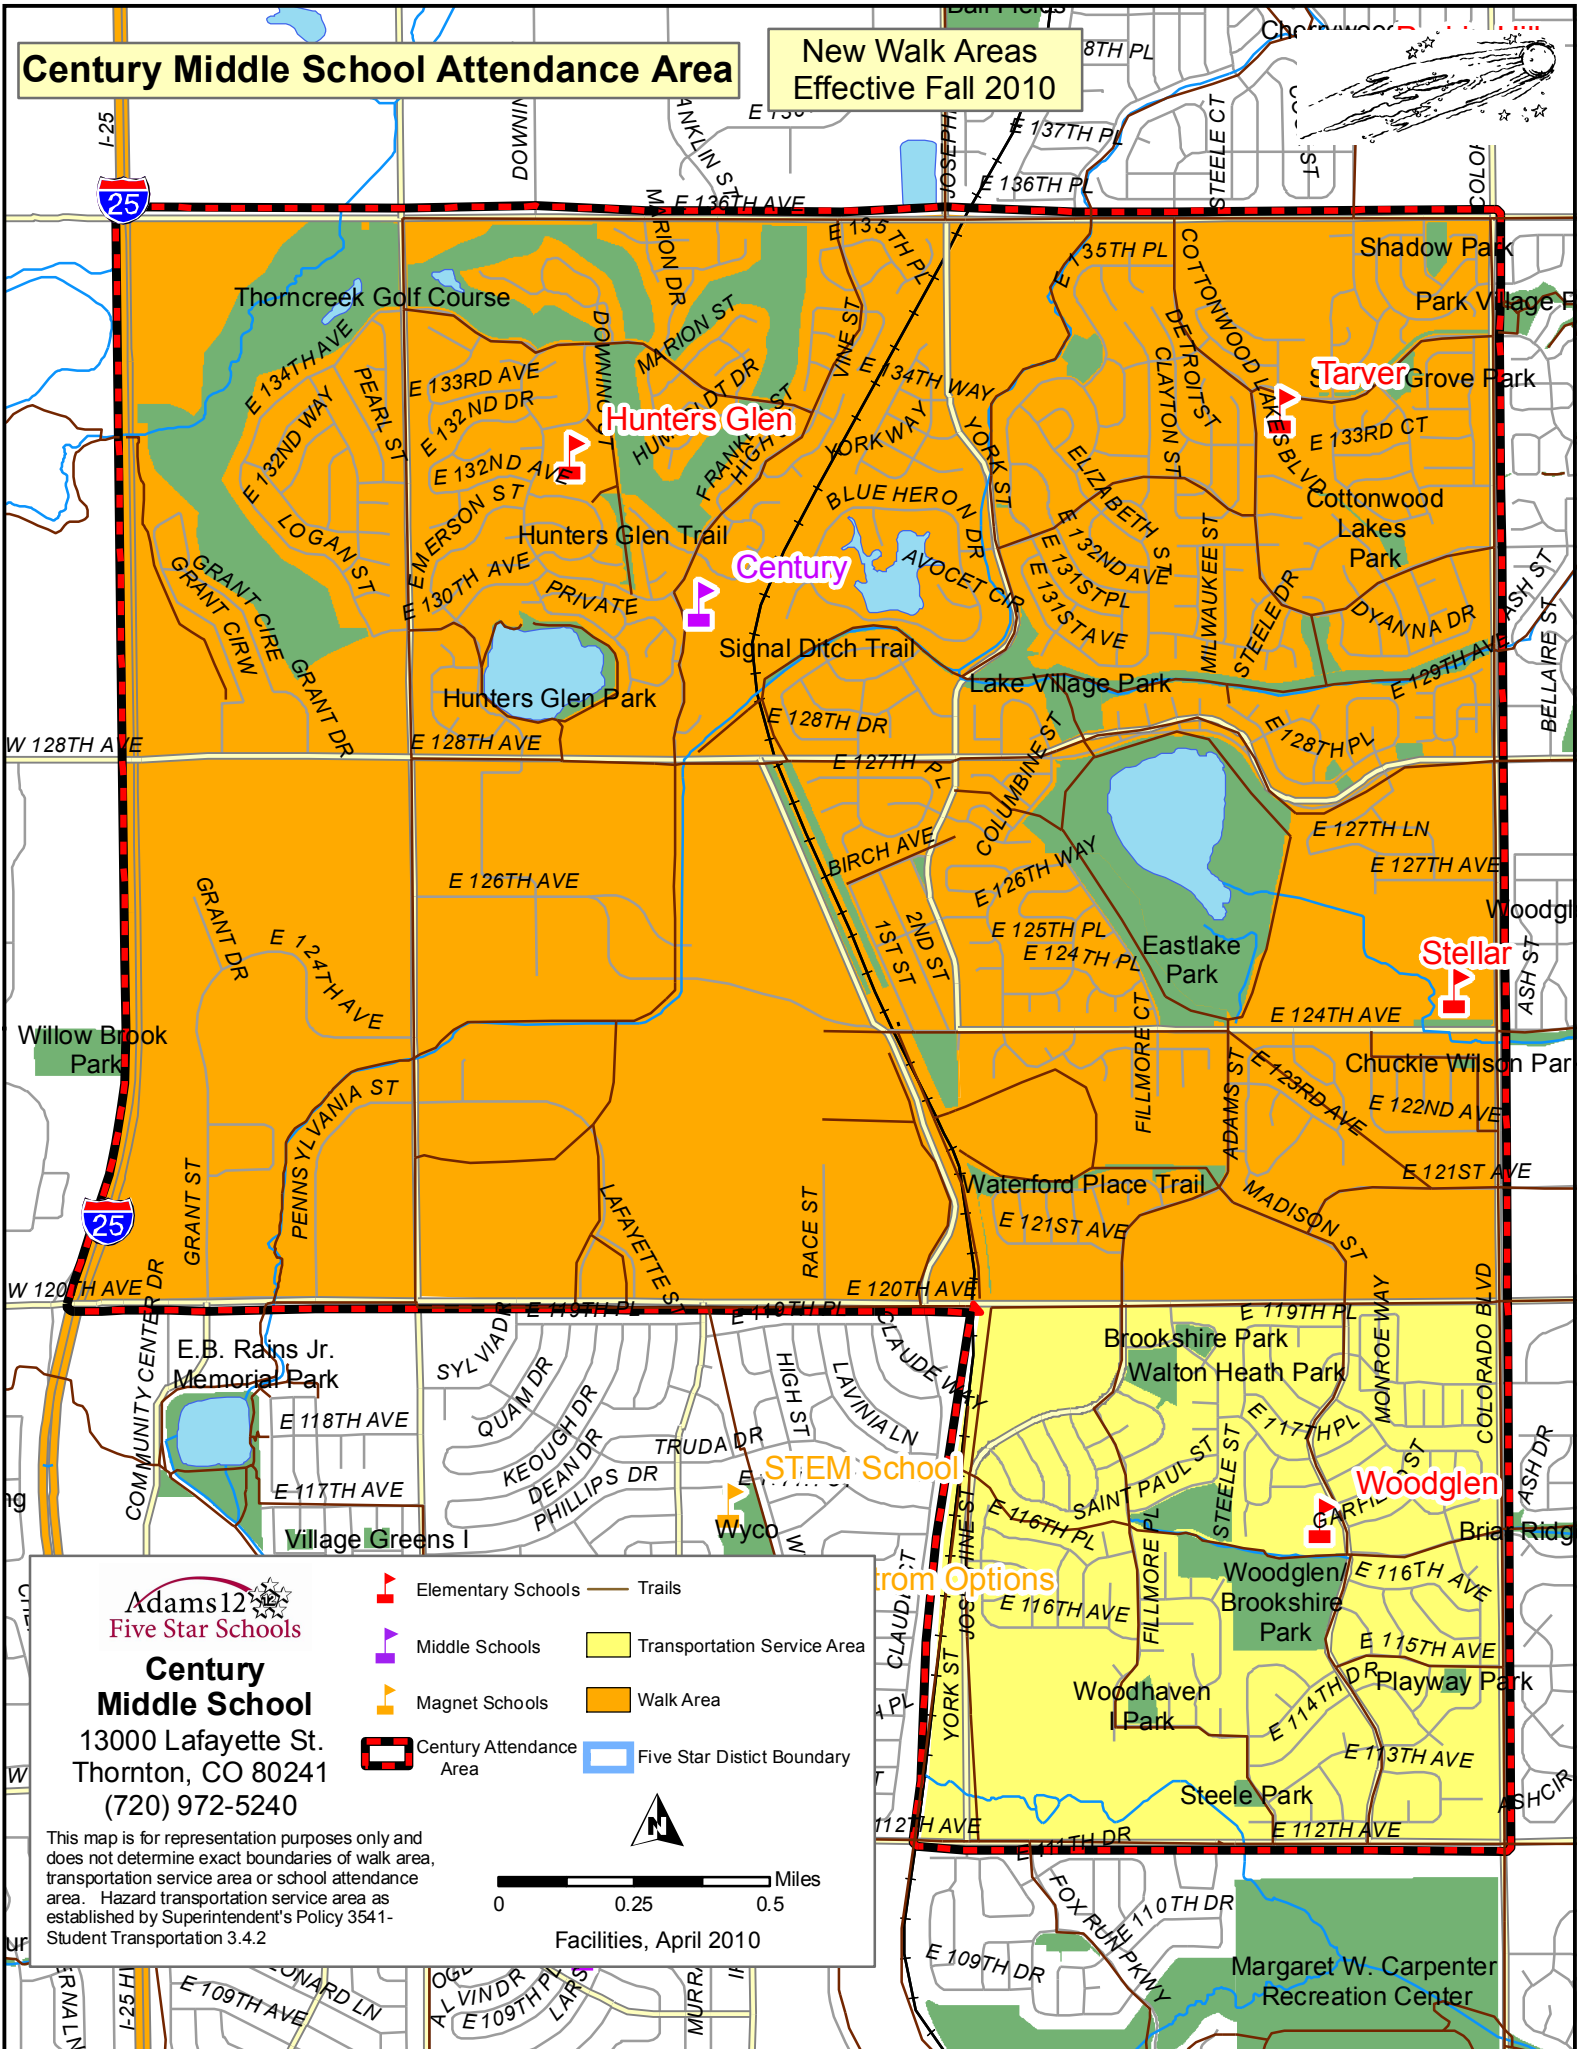

# Century Middle School Attendance Area

New Walk Areas  
Effective Fall 2010

**Adams12 Five Star Schools**

**Century Middle School**  
13000 Lafayette St.  
Thornton, CO 80241  
(720) 972-5240

This map is for representation purposes only and does not determine exact boundaries of walk area, transportation service area or school attendance area. Hazard transportation service area as established by Superintendent's Policy 3541-Student Transportation 3.4.2

**Legend:**

- Elementary Schools (Red triangle)
- Middle Schools (Purple triangle)
- Magnet Schools (Orange triangle)
- Century Attendance Area (Red and black dashed line)
- Trails (Brown line)
- Transportation Service Area (Yellow fill)
- Walk Area (Orange fill)
- Five Star District Boundary (Blue outline)