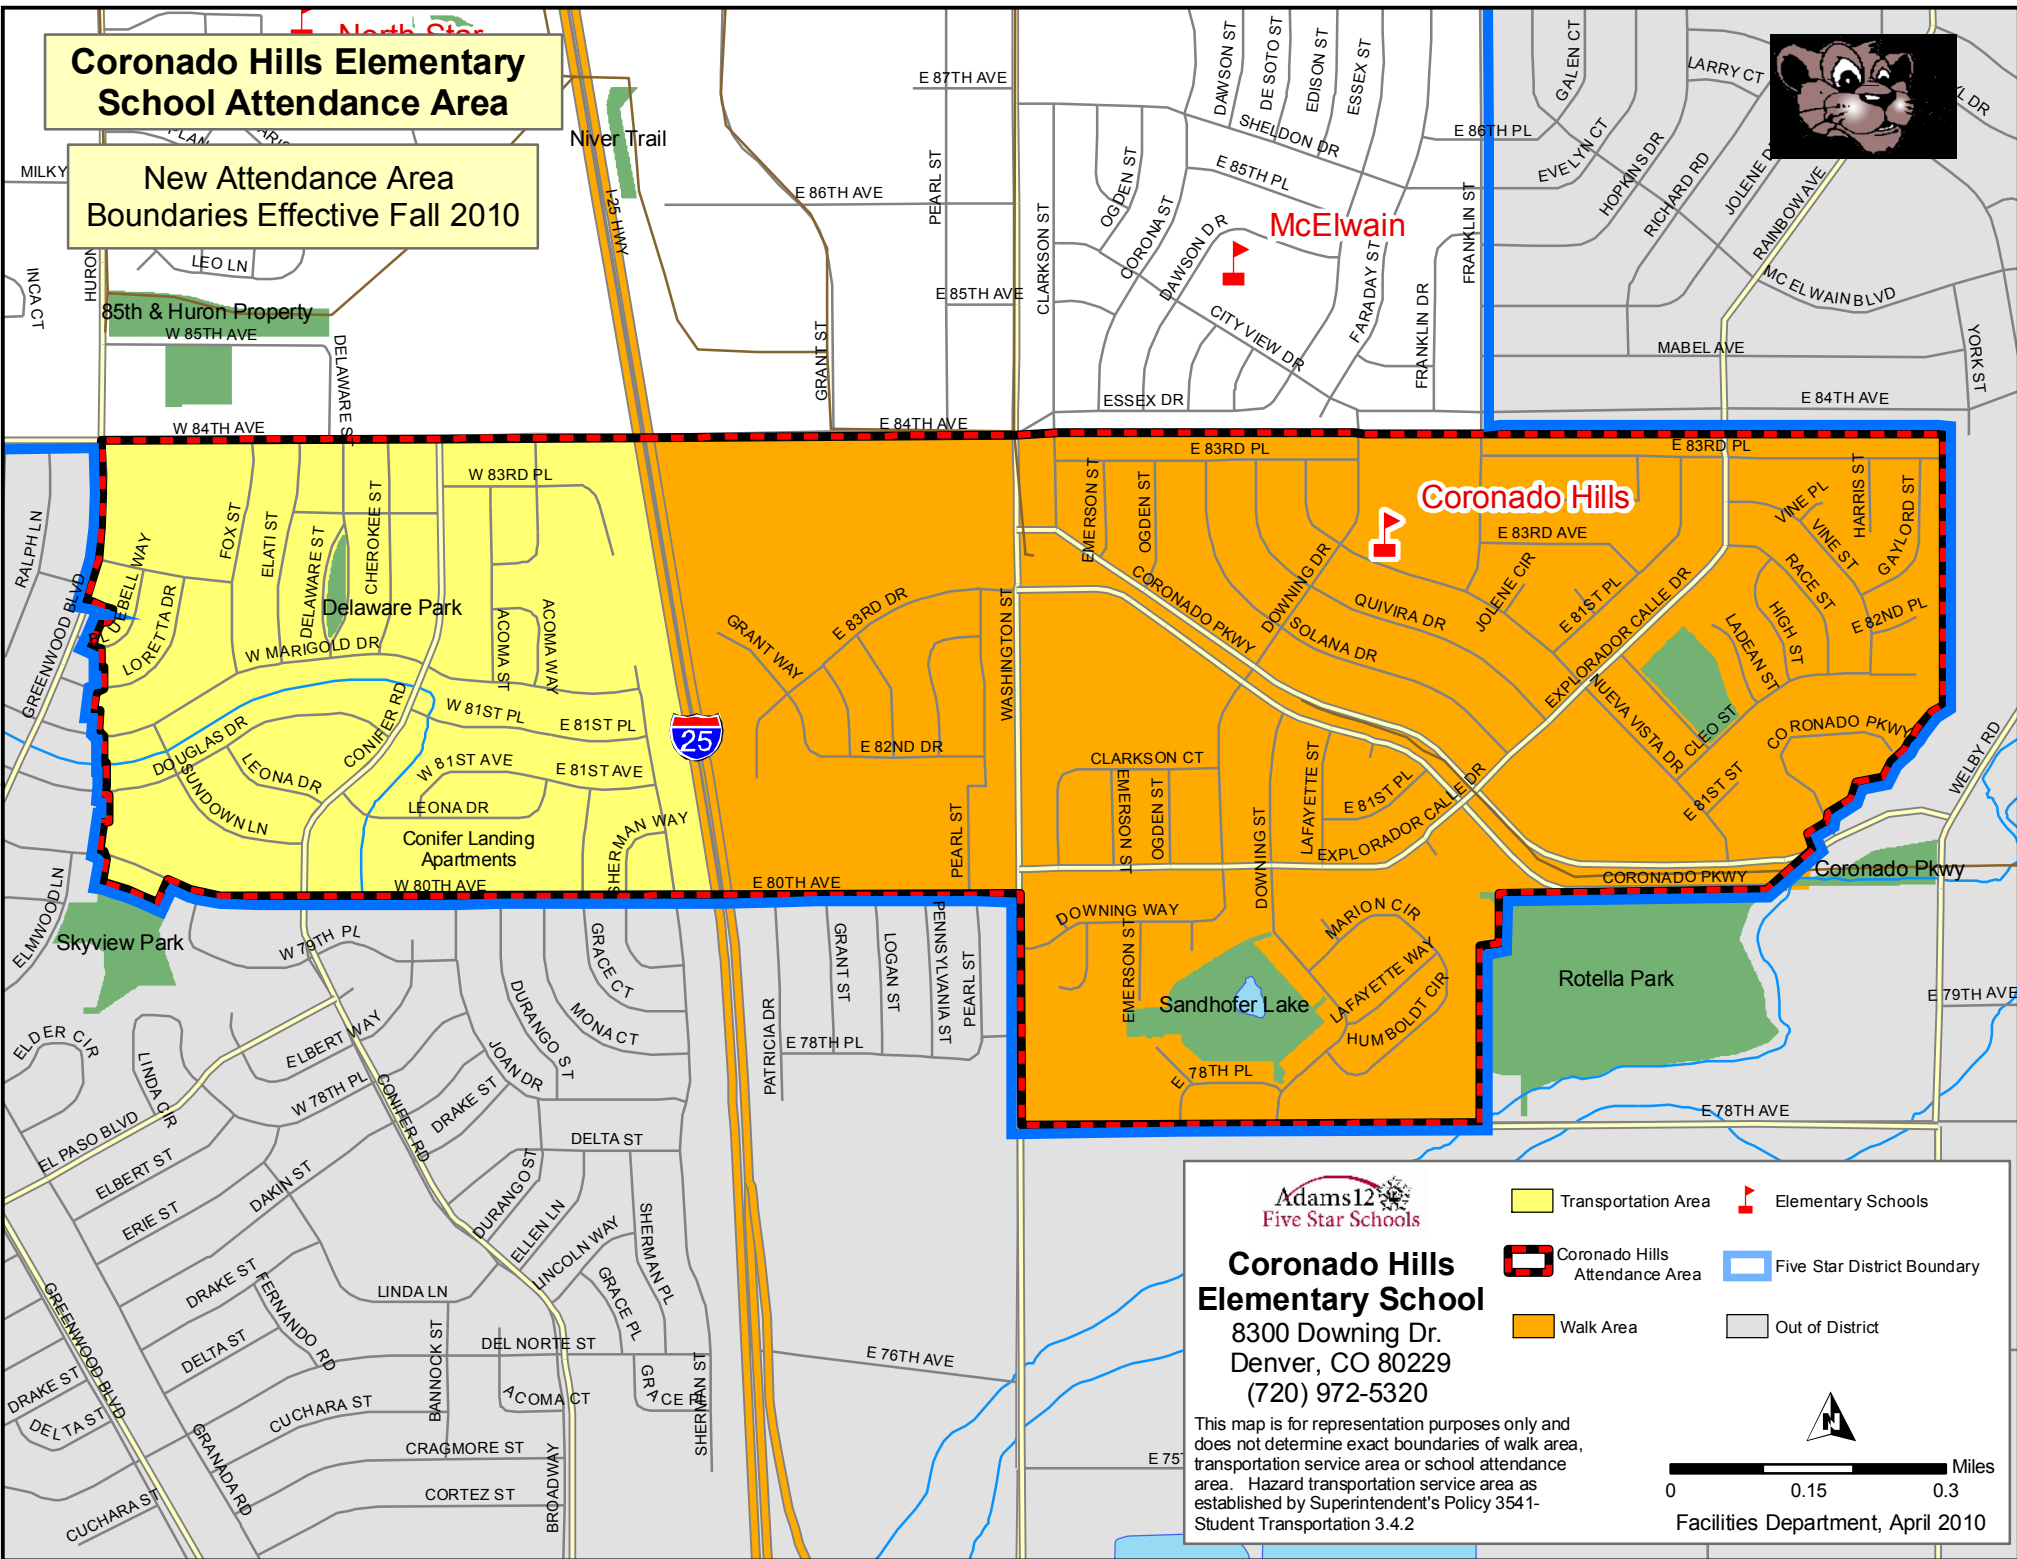

# Coronado Hills Elementary School Attendance Area

New Attendance Area Boundaries Effective Fall 2010

85th & Huron Property  
W 85TH AVE  
W 84TH AVE

McElwain

Coronado Hills

Delaware Park

Conifer Landing Apartments

Skyview Park

Sandhofer Lake

Rotella Park

Adams12  
Five Star Schools

Transportation Area	Elementary Schools
Coronado Hills Attendance Area	Five Star District Boundary
Walk Area	Out of District

0 0.15 0.3 Miles  
Facilities Department, April 2010