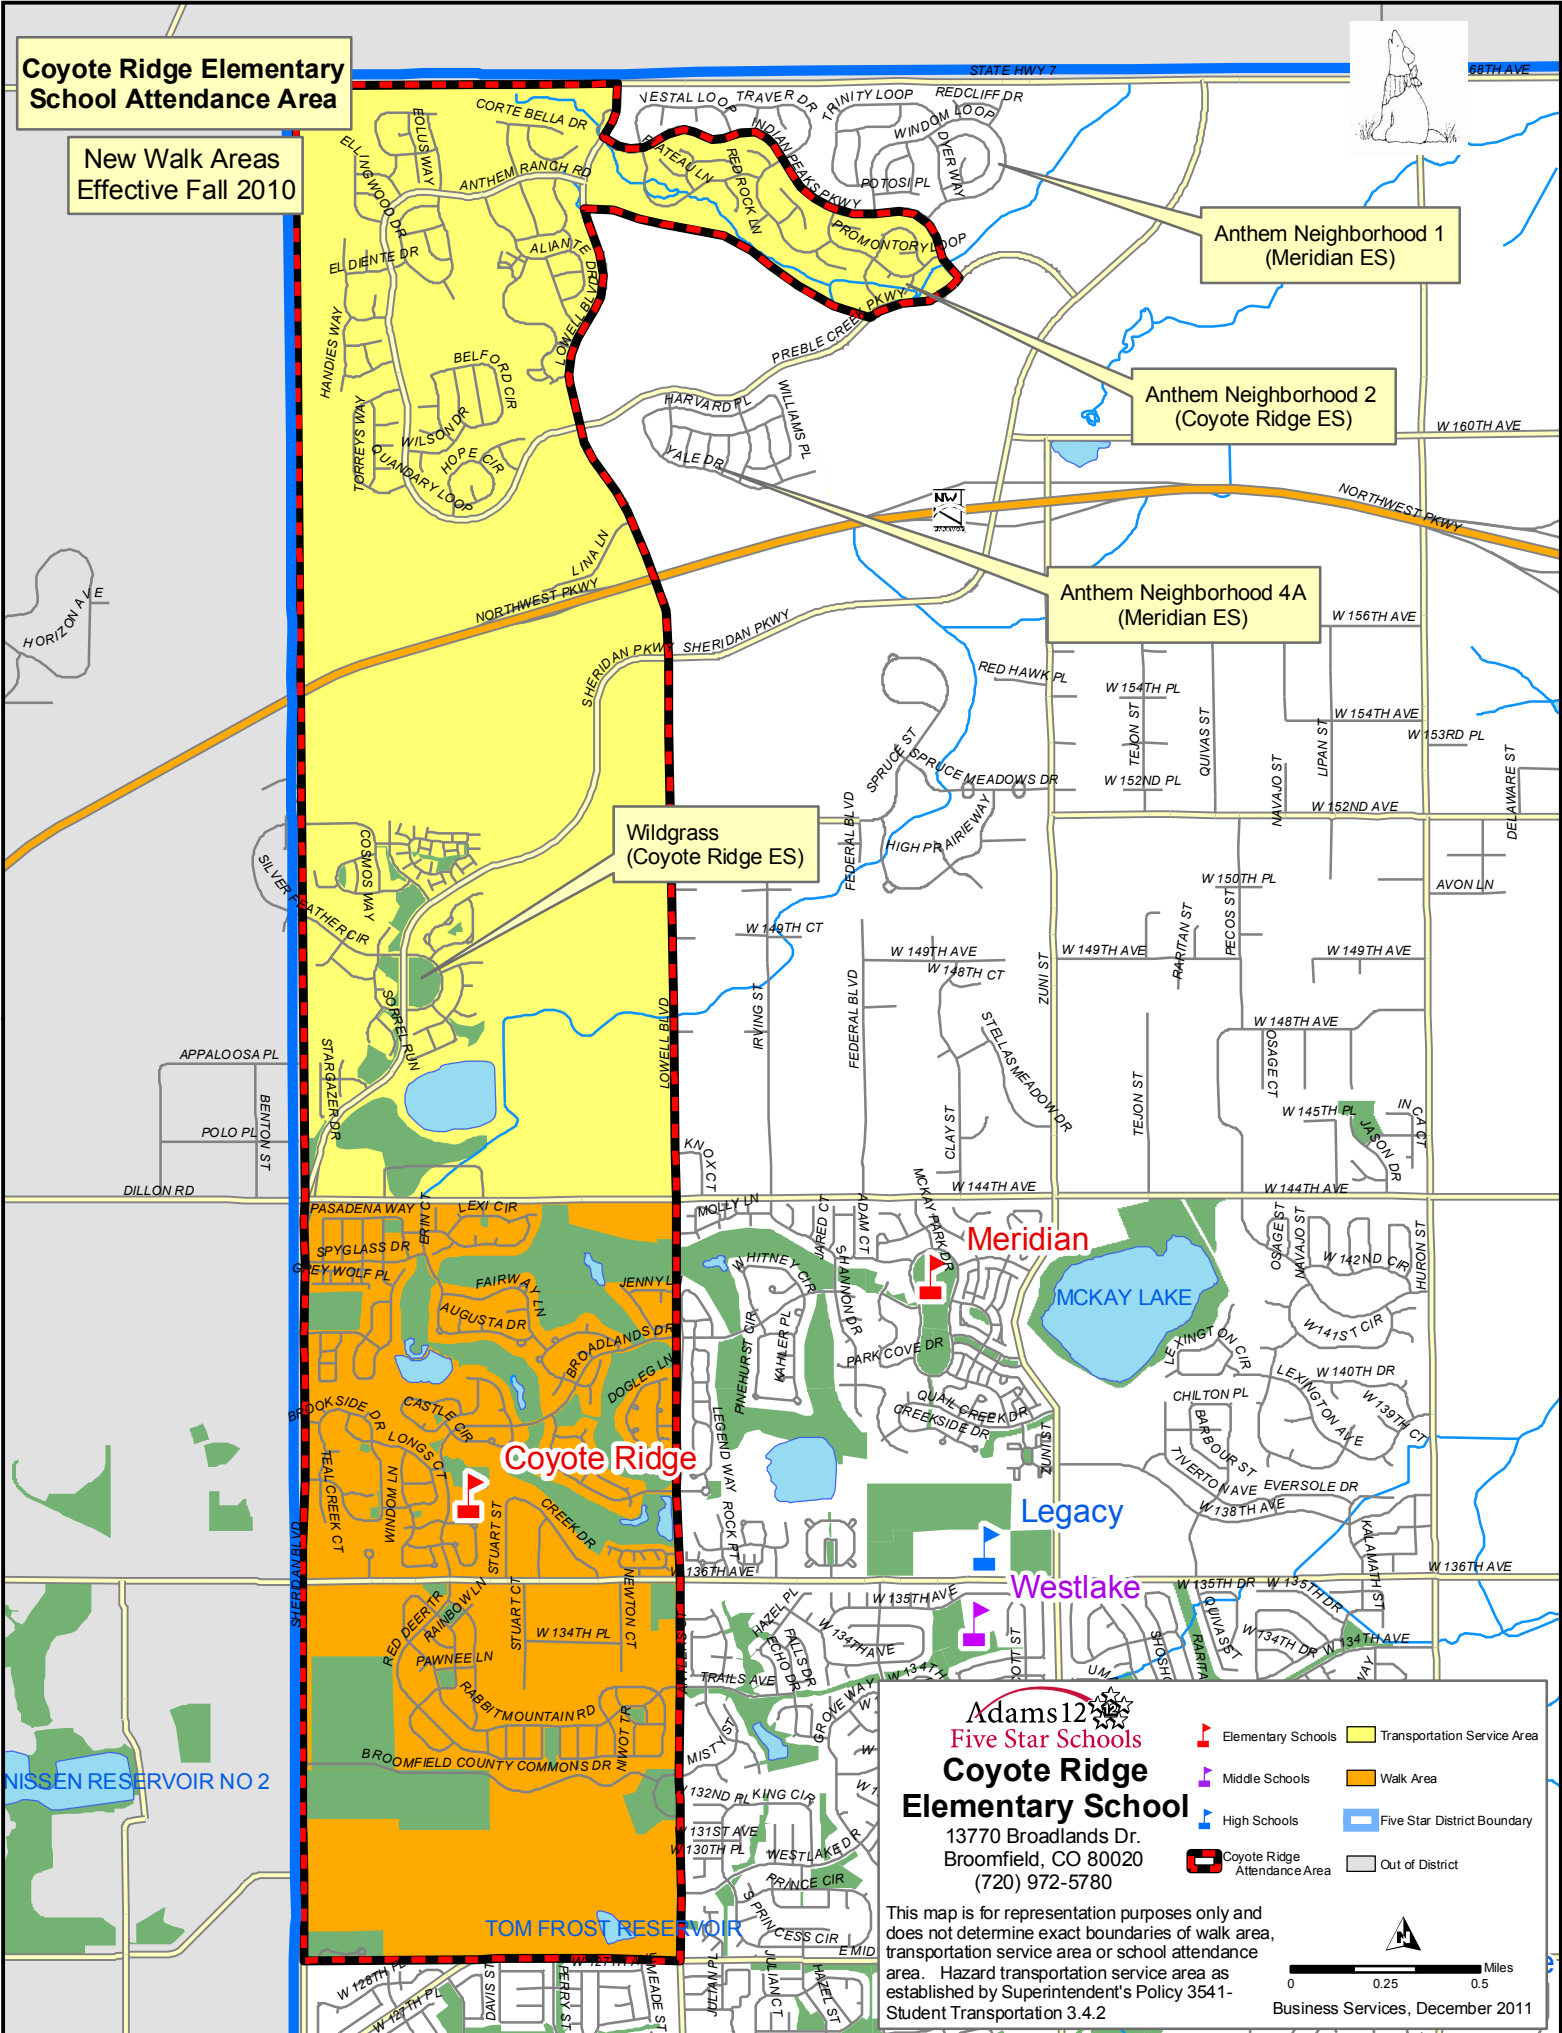

Coyote Ridge Elementary School Attendance Area

New Walk Areas Effective Fall 2010

Anthem Neighborhood 1 (Meridian ES)

Anthem Neighborhood 2 (Coyote Ridge ES)

Anthem Neighborhood 4A (Meridian ES)

Wildgrass (Coyote Ridge ES)

Meridian

Coyote Ridge

Legacy

Westlake

Adams 12 Five Star Schools
Coyote Ridge Elementary School
 13770 Broadlands Dr.
 Broomfield, CO 80020
 (720) 972-5780

- Elementary Schools
- Middle Schools
- High Schools
- Coyote Ridge Attendance Area
- Transportation Service Area
- Walk Area
- Five Star District Boundary
- Out of District

This map is for representation purposes only and does not determine exact boundaries of walk area, transportation service area or school attendance area. Hazard transportation service area as established by Superintendent's Policy 3541-Student Transportation 3.4.2