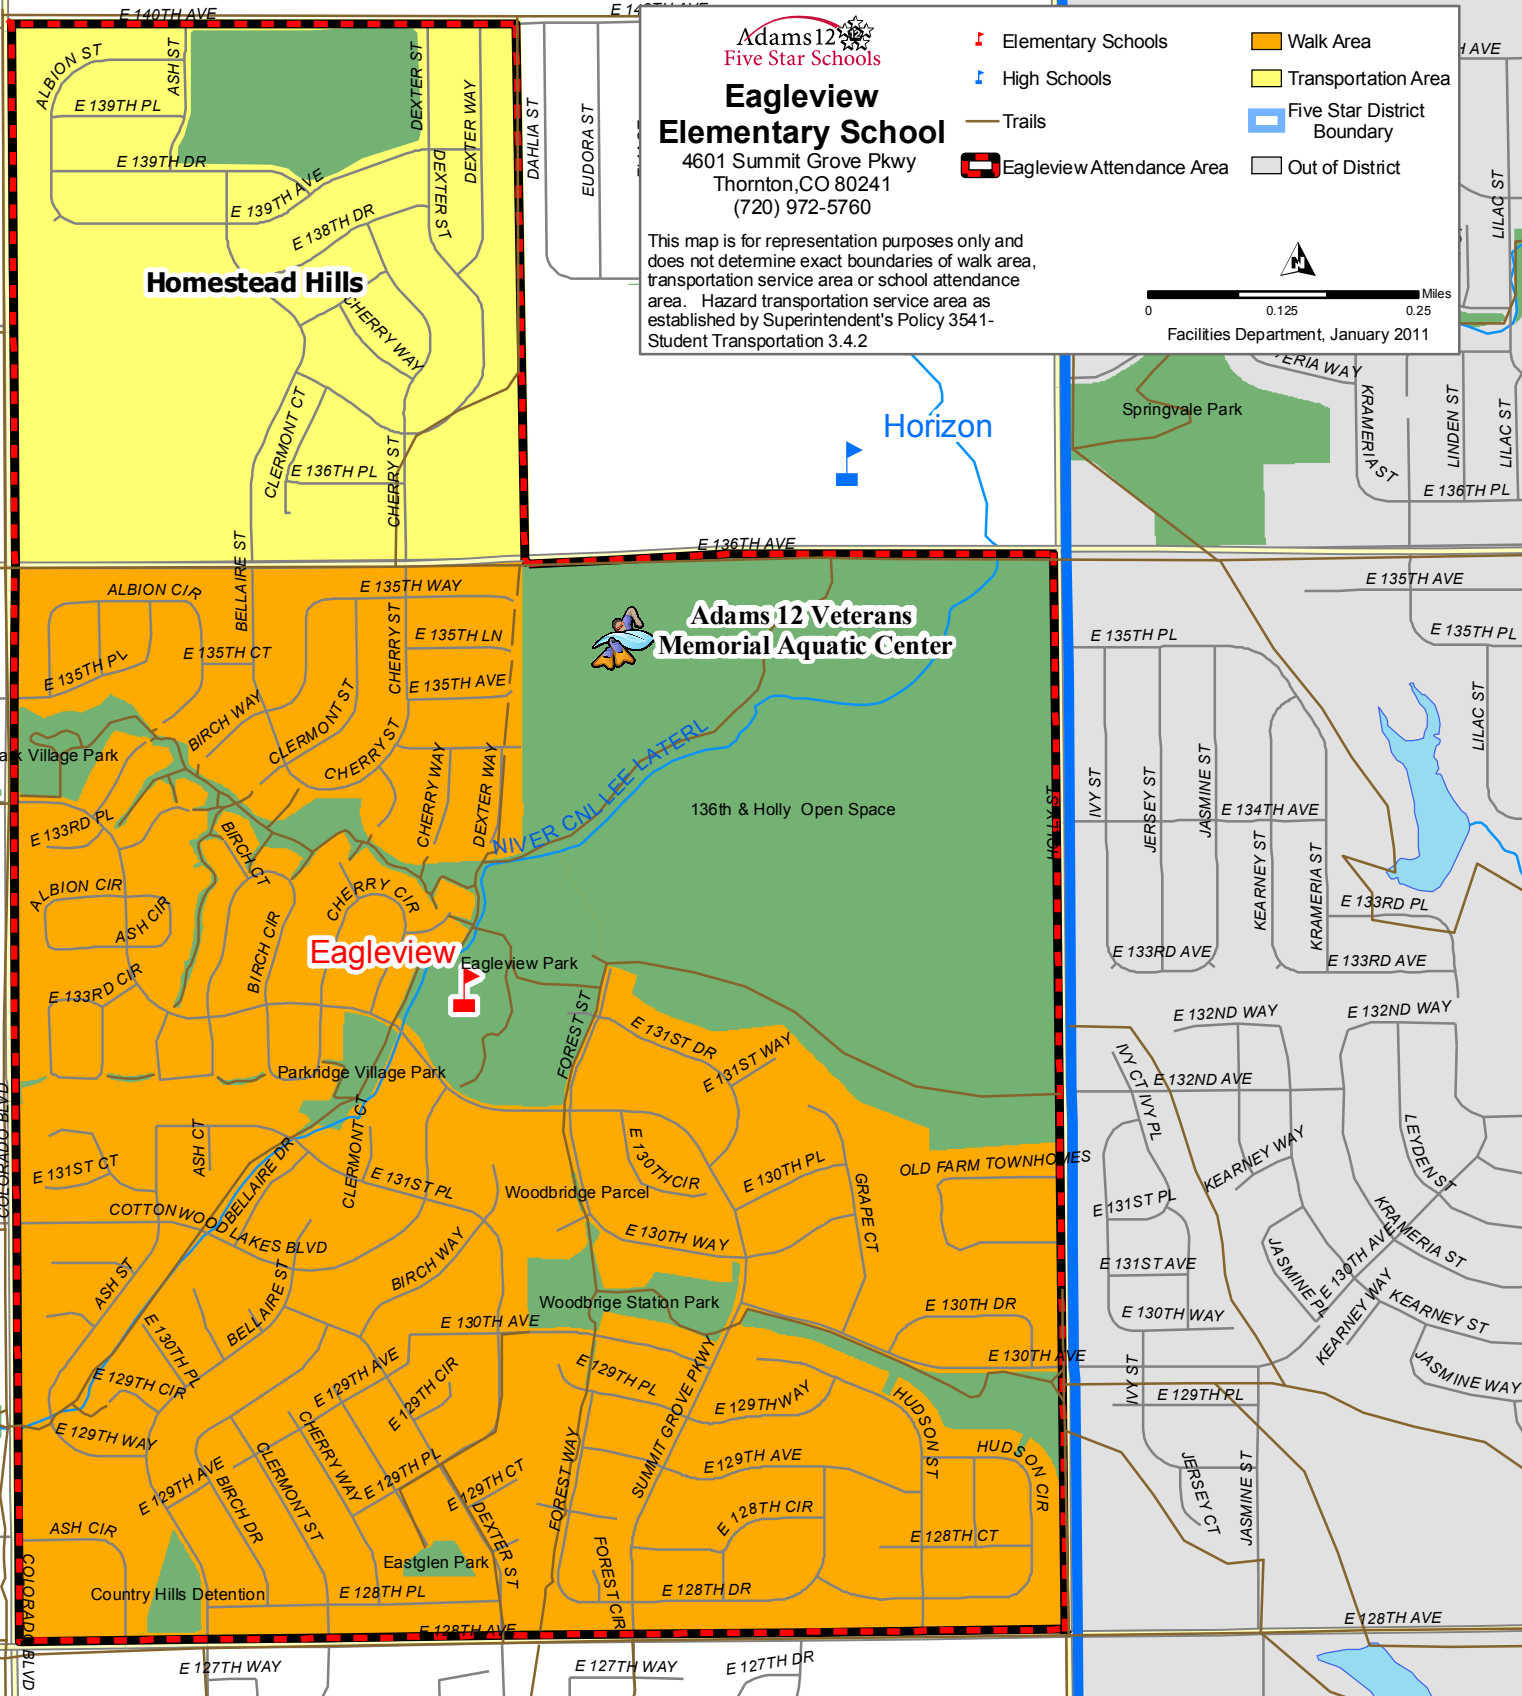

**Eagleview Elementary  
School Attendance Area**

New Attendance Area  
Boundaries Effective Fall 2011

Adams 12  
Five Star Schools

**Eagleview  
Elementary School**

4601 Summit Grove Pkwy  
Thornton, CO 80241  
(720) 972-5760

This map is for representation purposes only and does not determine exact boundaries of walk area, transportation service area or school attendance area. Hazard transportation service area as established by Superintendent's Policy 3541-Student Transportation 3.4.2

- Elementary Schools
- High Schools
- Trails
- Eagleview Attendance Area
- Walk Area
- Transportation Area
- Five Star District Boundary
- Out of District

**Adams 12 Veterans  
Memorial Aquatic Center**

136th & Holly Open Space

**Eagleview**

Eagleview Park

Woodbridge Parcel

Woodbridge Station Park

Eastglen Park

Country Hills Detention

Horizon