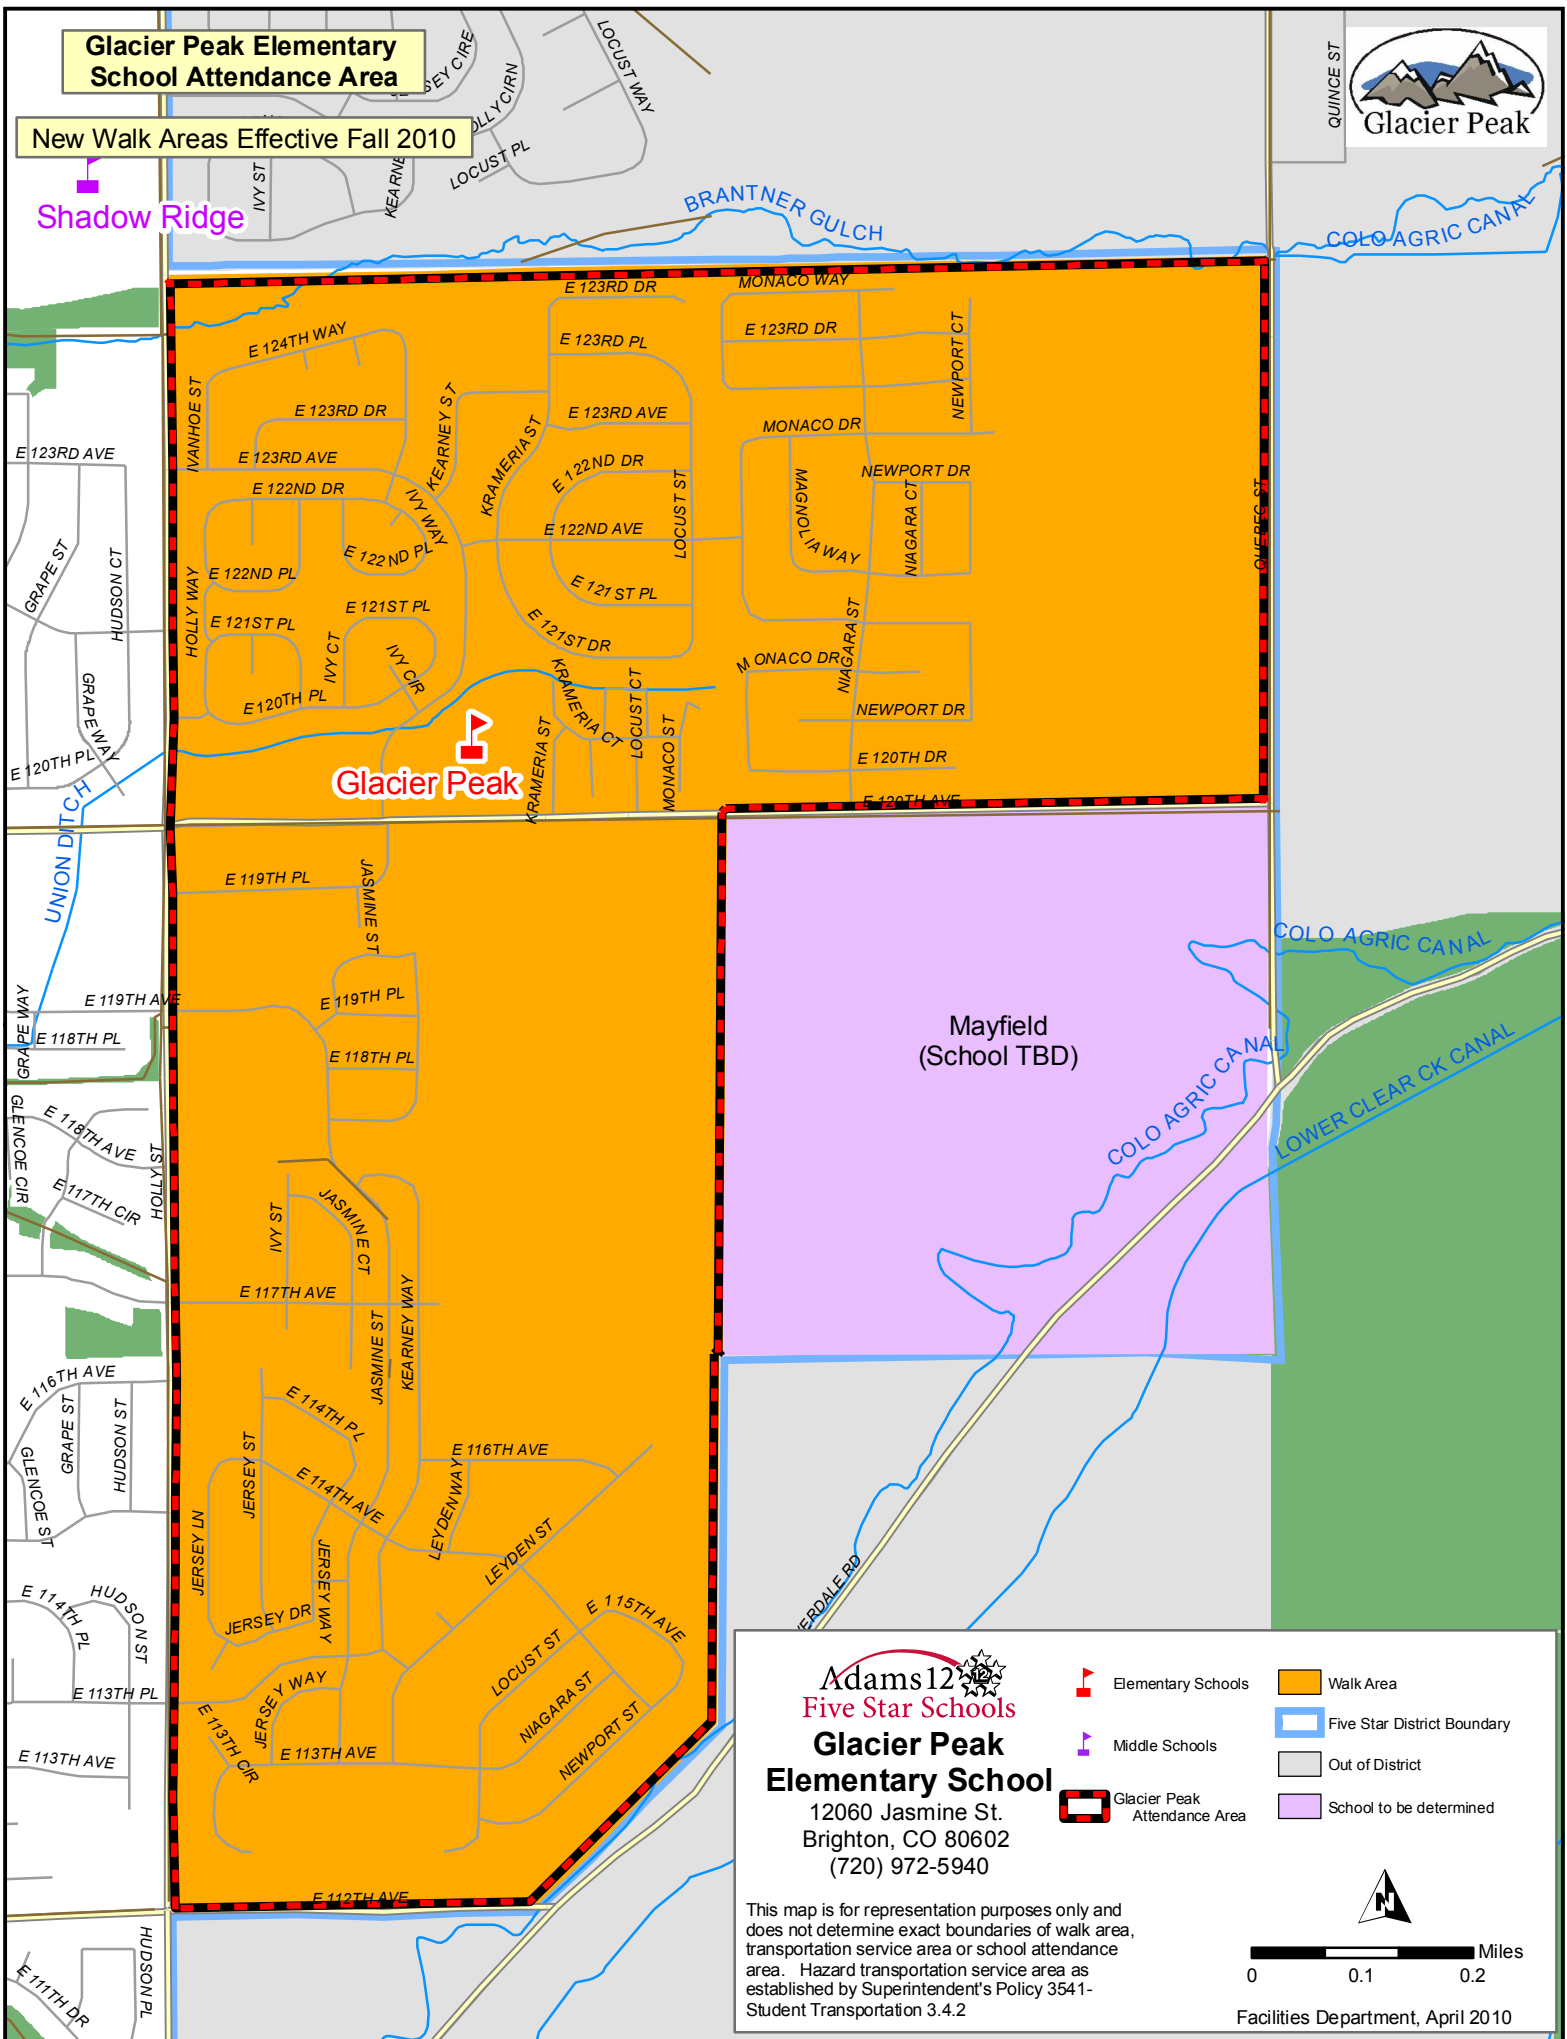

Glacier Peak Elementary School Attendance Area

New Walk Areas Effective Fall 2010

Shadow Ridge

Adams 12
Five Star Schools
Glacier Peak Elementary School
 12060 Jasmine St.
 Brighton, CO 80602
 (720) 972-5940

-  Elementary Schools
-  Middle Schools
-  Glacier Peak Attendance Area
-  Walk Area
-  Five Star District Boundary
-  Out of District
-  School to be determined

This map is for representation purposes only and does not determine exact boundaries of walk area, transportation service area or school attendance area. Hazard transportation service area as established by Superintendent's Policy 3541-Student Transportation 3.4.2