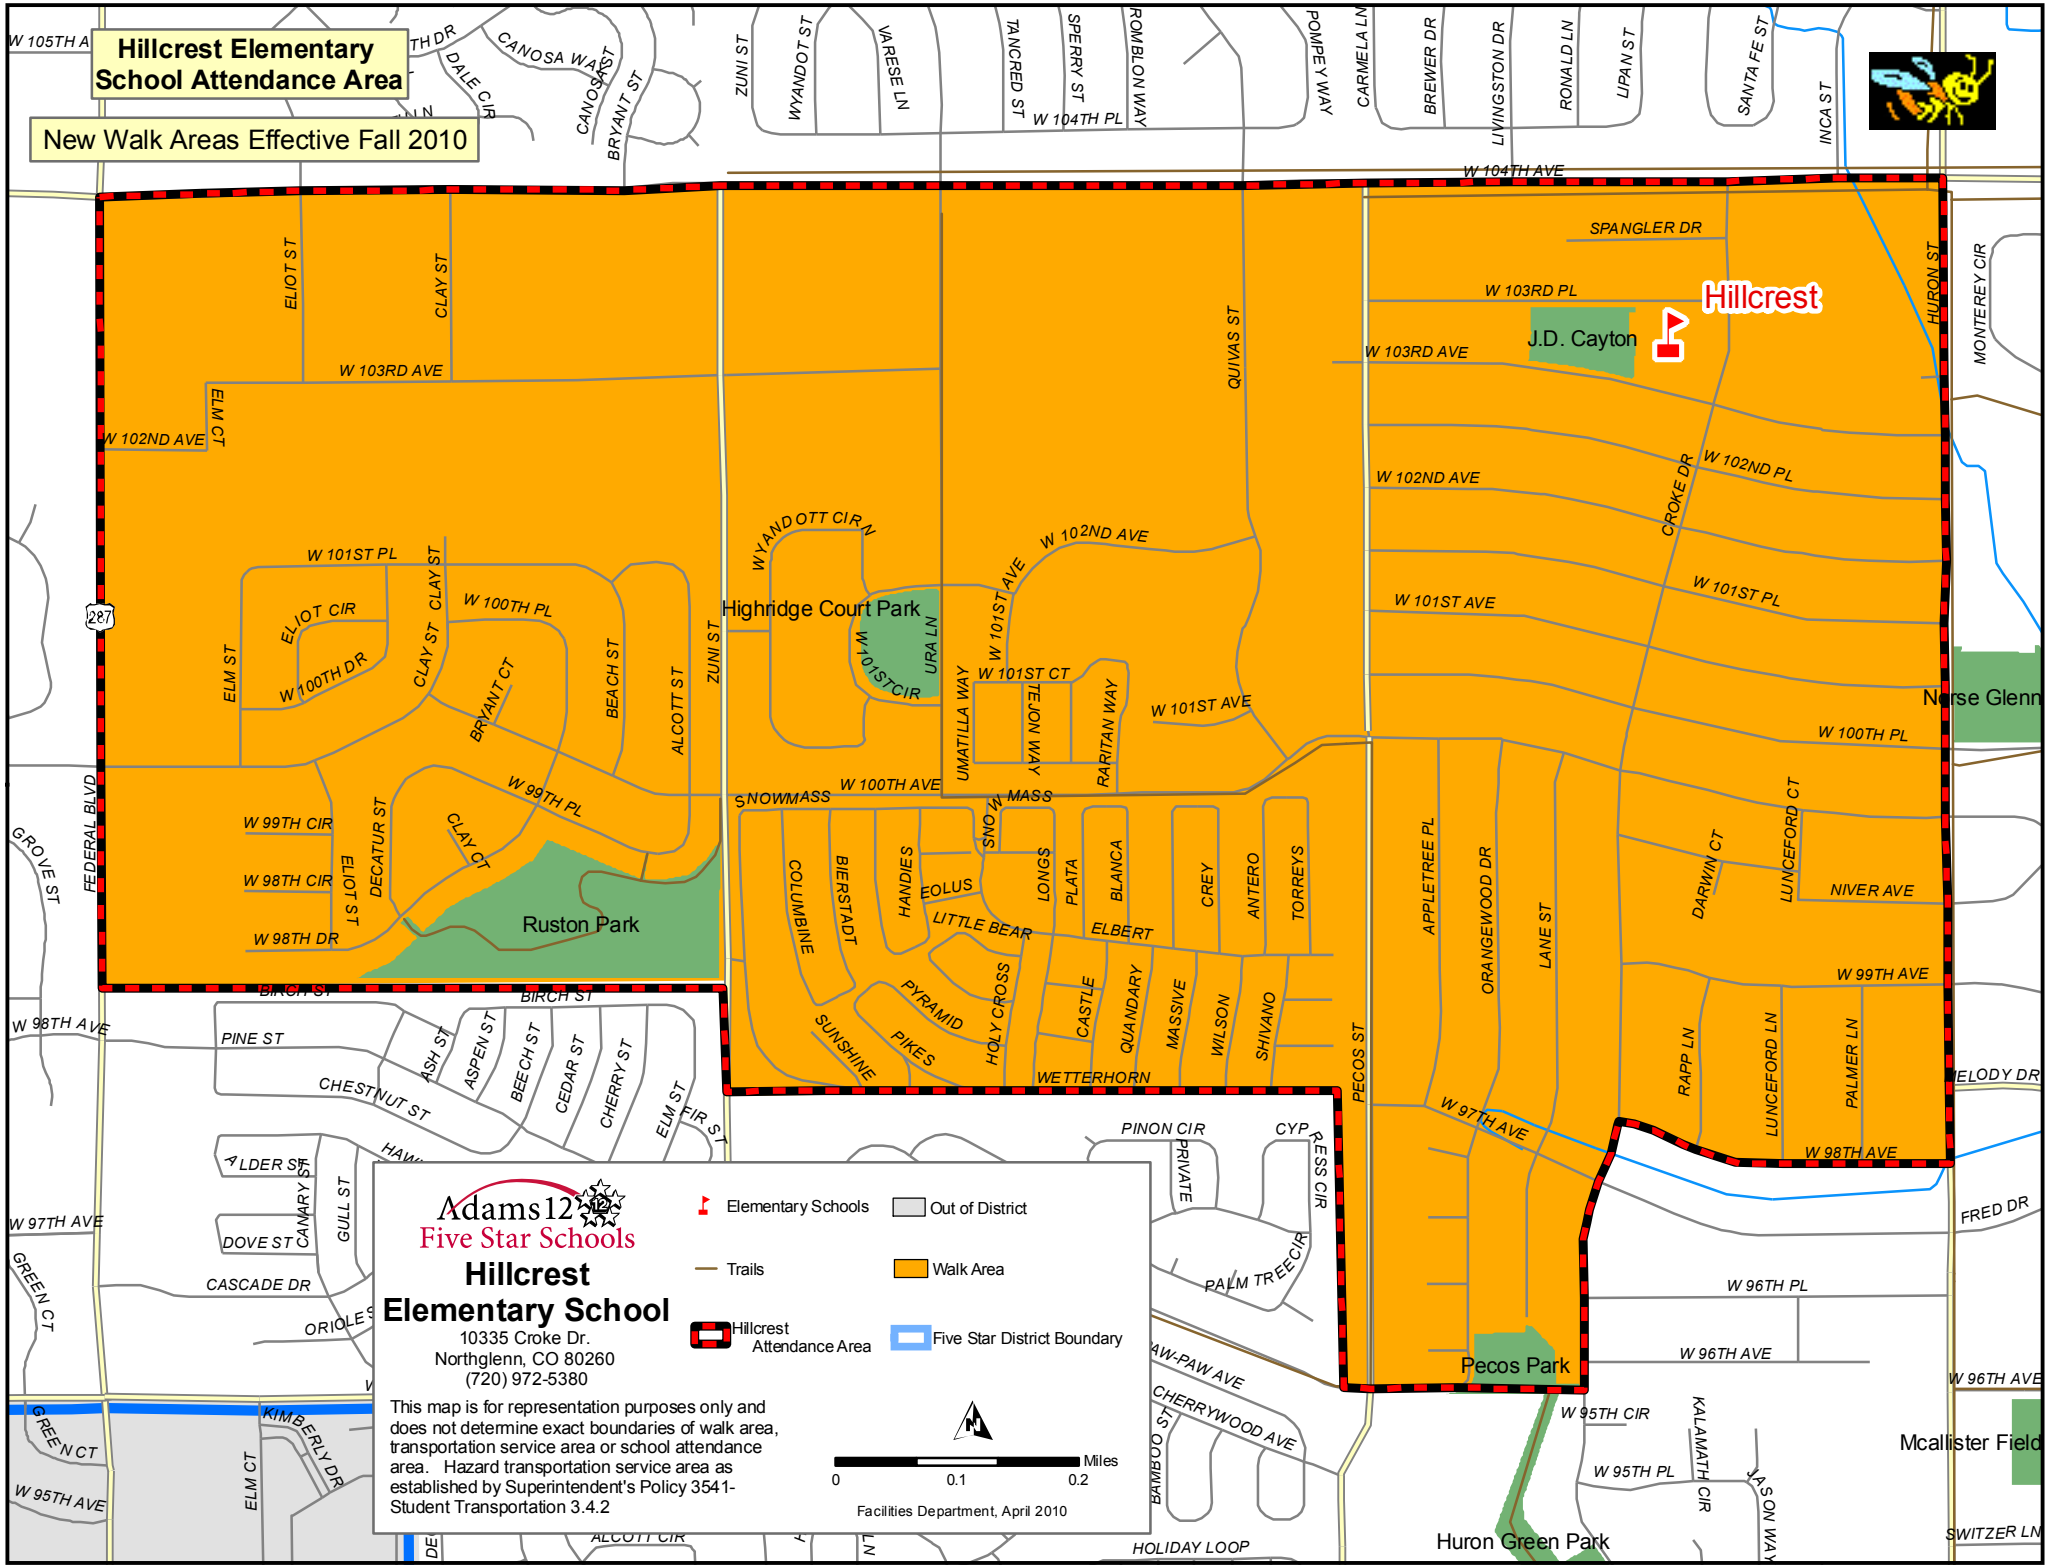

Hillcrest Elementary School Attendance Area

New Walk Areas Effective Fall 2010

Adams12 Five Star Schools
Hillcrest Elementary School
 10335 Croke Dr.
 Northglenn, CO 80260
 (720) 972-5380

This map is for representation purposes only and does not determine exact boundaries of walk area, transportation service area or school attendance area. Hazard transportation service area as established by Superintendent's Policy 3541-Student Transportation 3.4.2

Facilities Department, April 2010

Elementary Schools	Out of District
Trails	Walk Area
Hillcrest Attendance Area	Five Star District Boundary

0 0.1 0.2 Miles