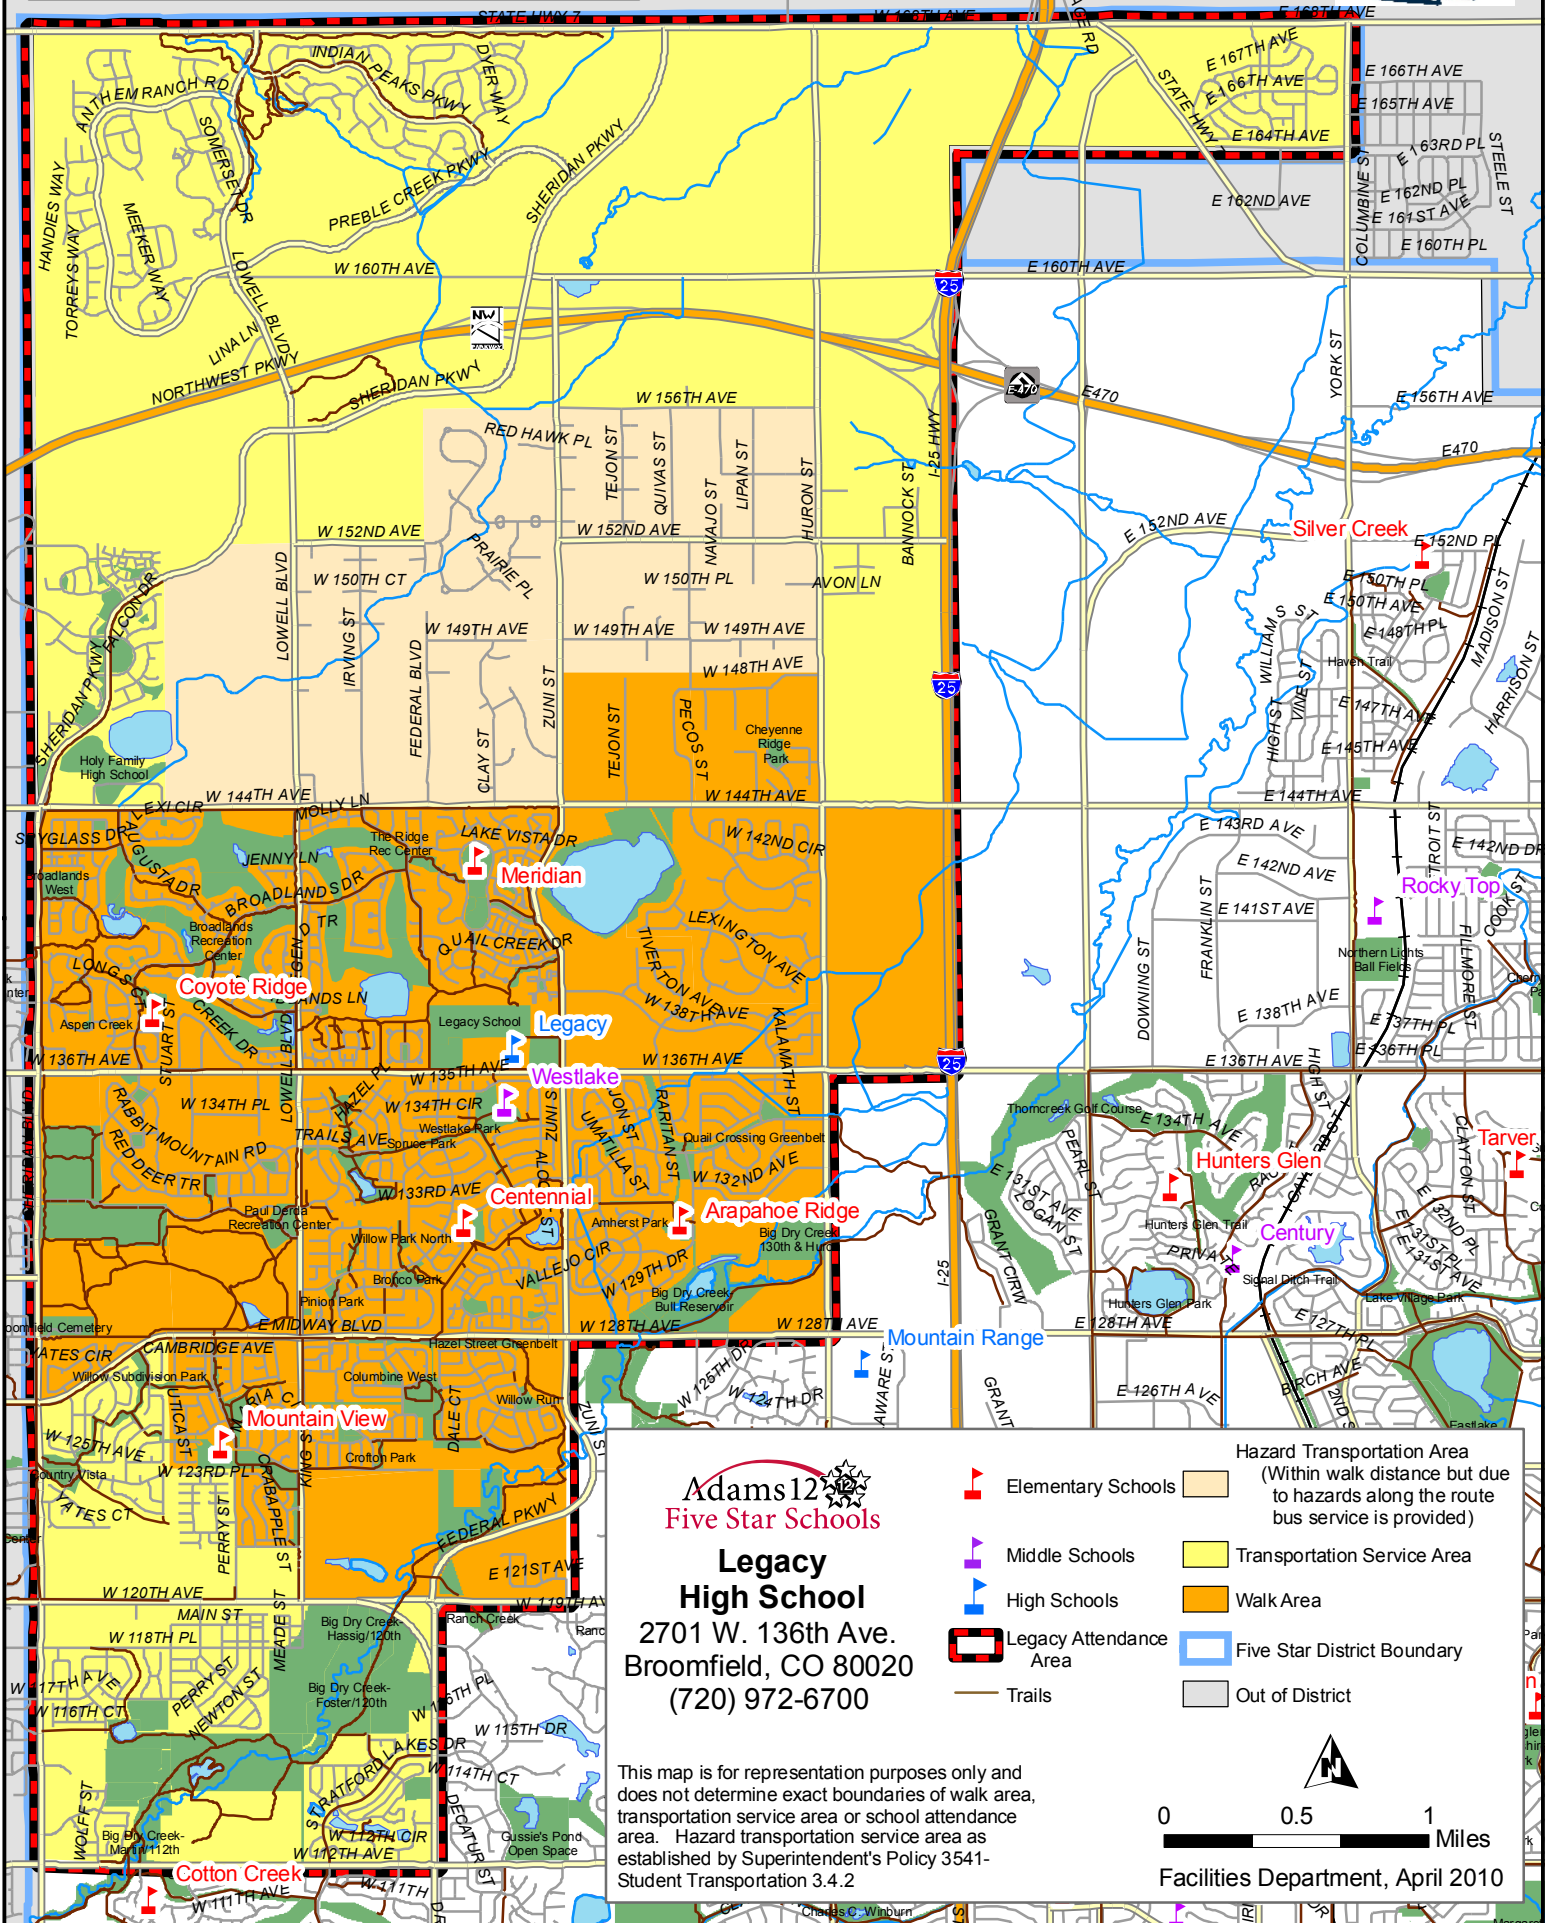

Legacy High School Attendance Area

New Walk Areas Effective Fall 2010

Adams 12
Five Star Schools

Legacy High School

2701 W. 136th Ave.
Broomfield, CO 80020
(720) 972-6700

- Elementary Schools
- Middle Schools
- High Schools
- Legacy Attendance Area
- Trails
- Hazard Transportation Area (Within walk distance but due to hazards along the route bus service is provided)
- Transportation Service Area
- Walk Area
- Five Star District Boundary
- Out of District

This map is for representation purposes only and does not determine exact boundaries of walk area, transportation service area or school attendance area. Hazard transportation service area as established by Superintendent's Policy 3541-Student Transportation 3.4.2