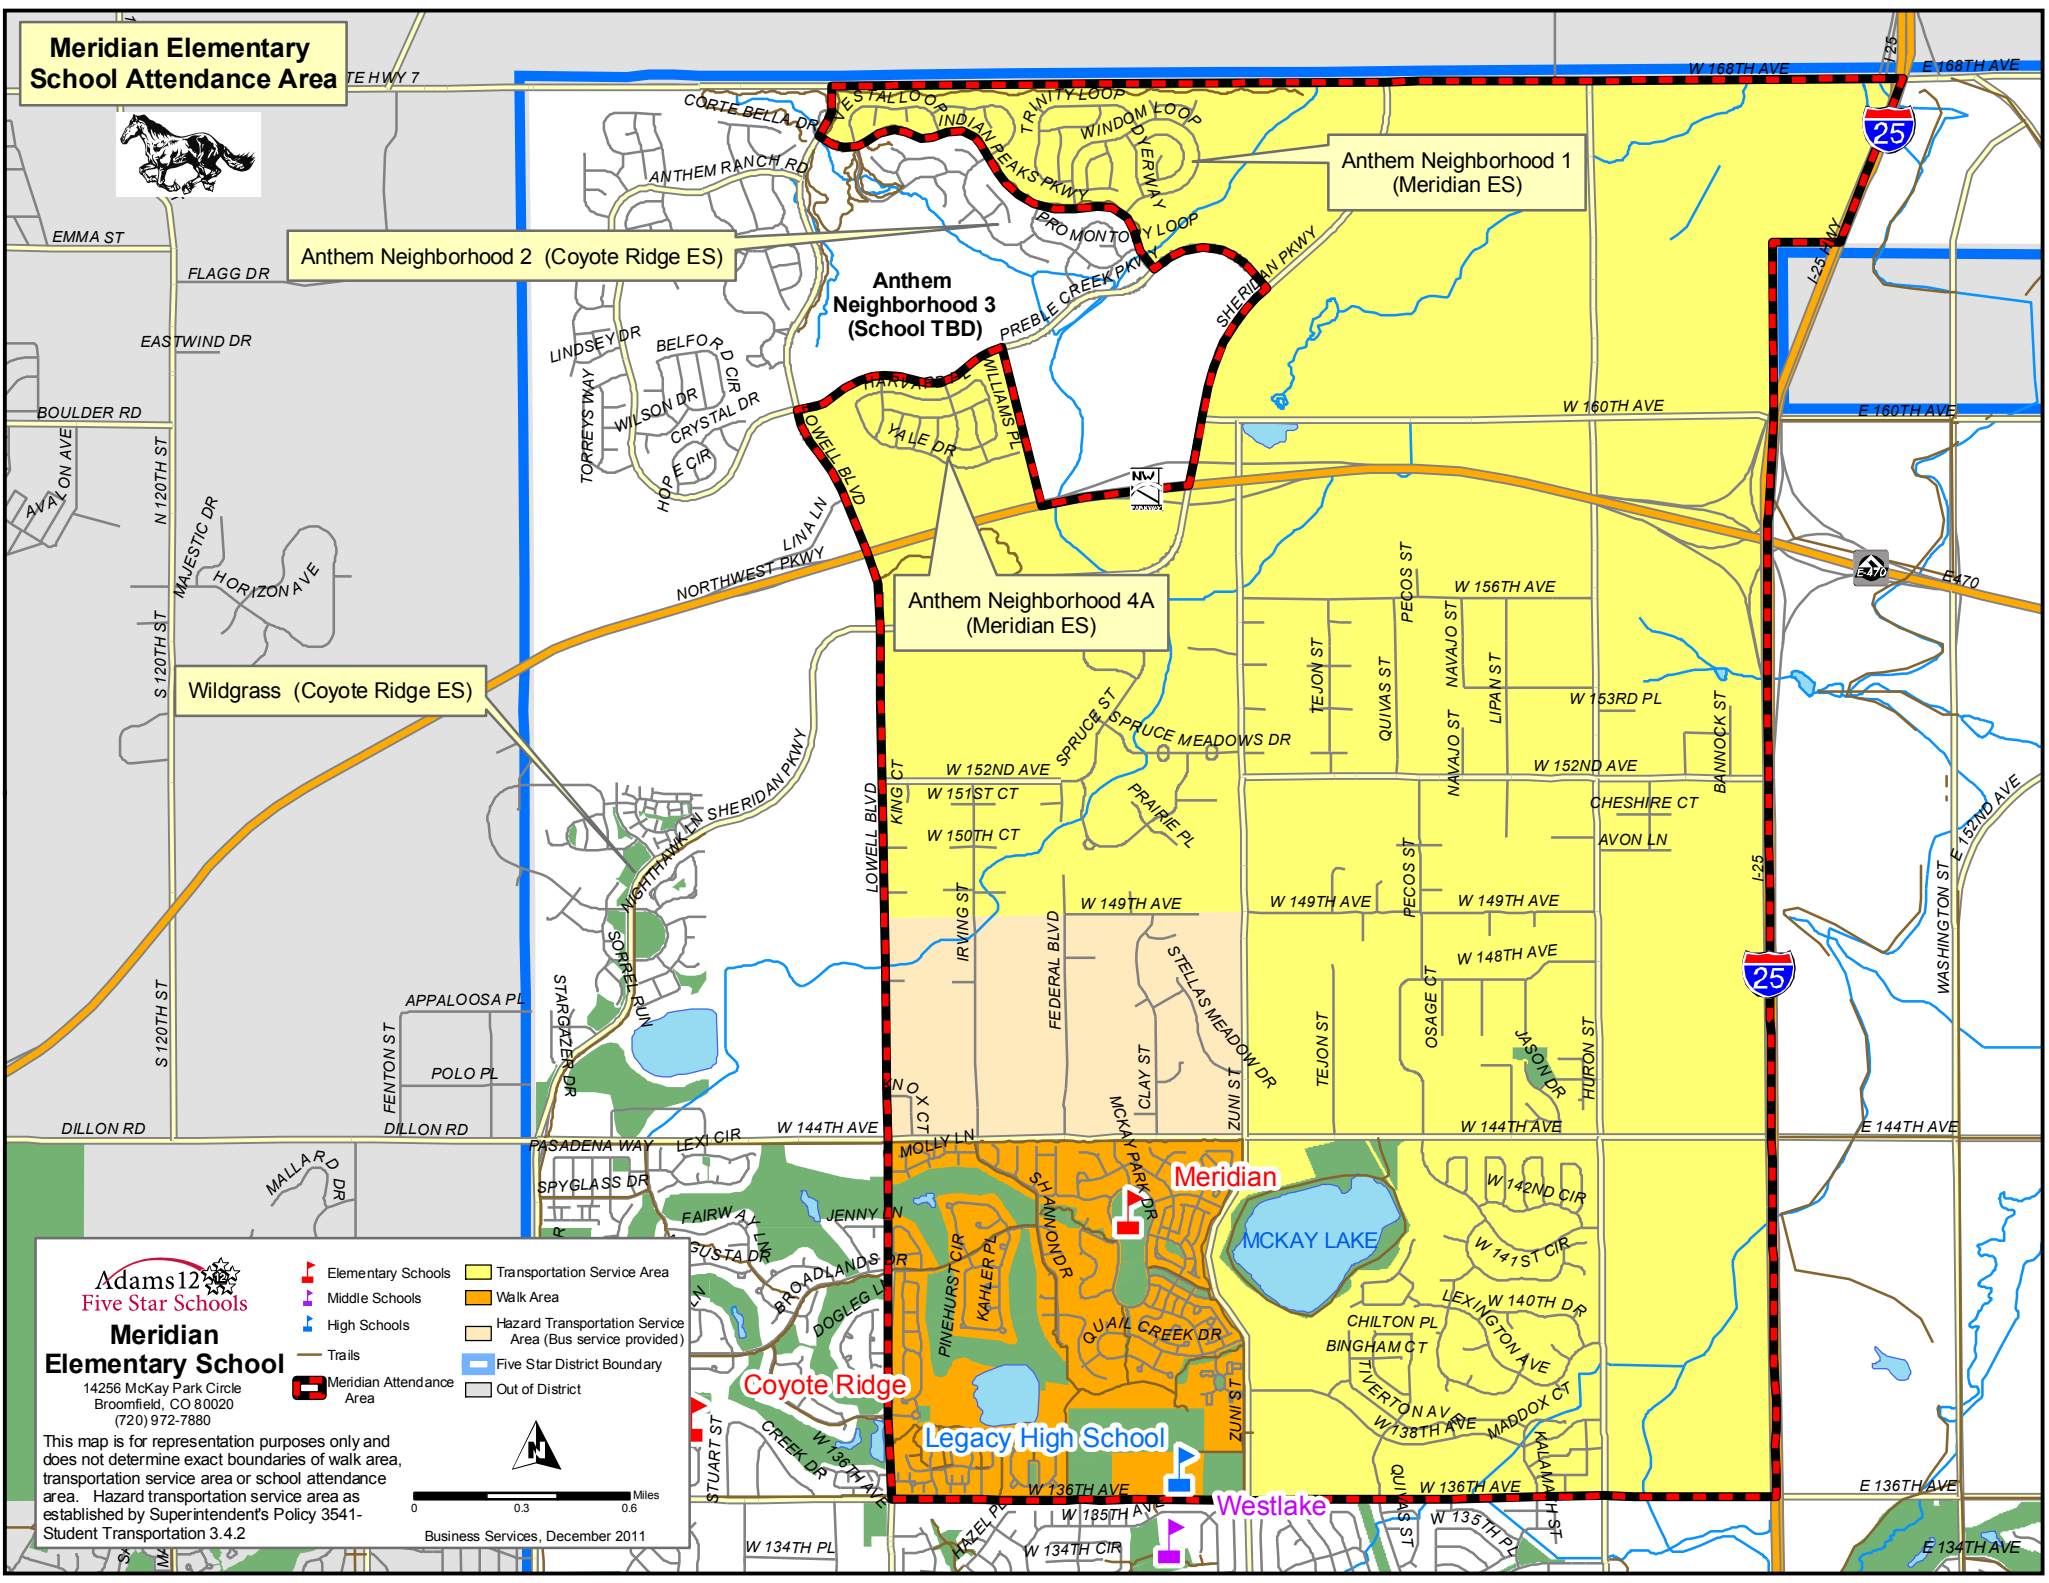

# Meridian Elementary School Attendance Area

**Adams12 Five Star Schools**  
**Meridian Elementary School**  
 14256 McKay Park Circle  
 Broomfield, CO 80020  
 (720) 972-7880

This map is for representation purposes only and does not determine exact boundaries of walk area, transportation service area or school attendance area. Hazard transportation service area as established by Superintendent's Policy 3541-Student Transportation 3.4.2

Business Services, December 2011

	Elementary Schools		Transportation Service Area
	Middle Schools		Walk Area
	High Schools		Hazard Transportation Service Area (Bus service provided)
	Trails		Five Star District Boundary
	Meridian Attendance Area		Out of District