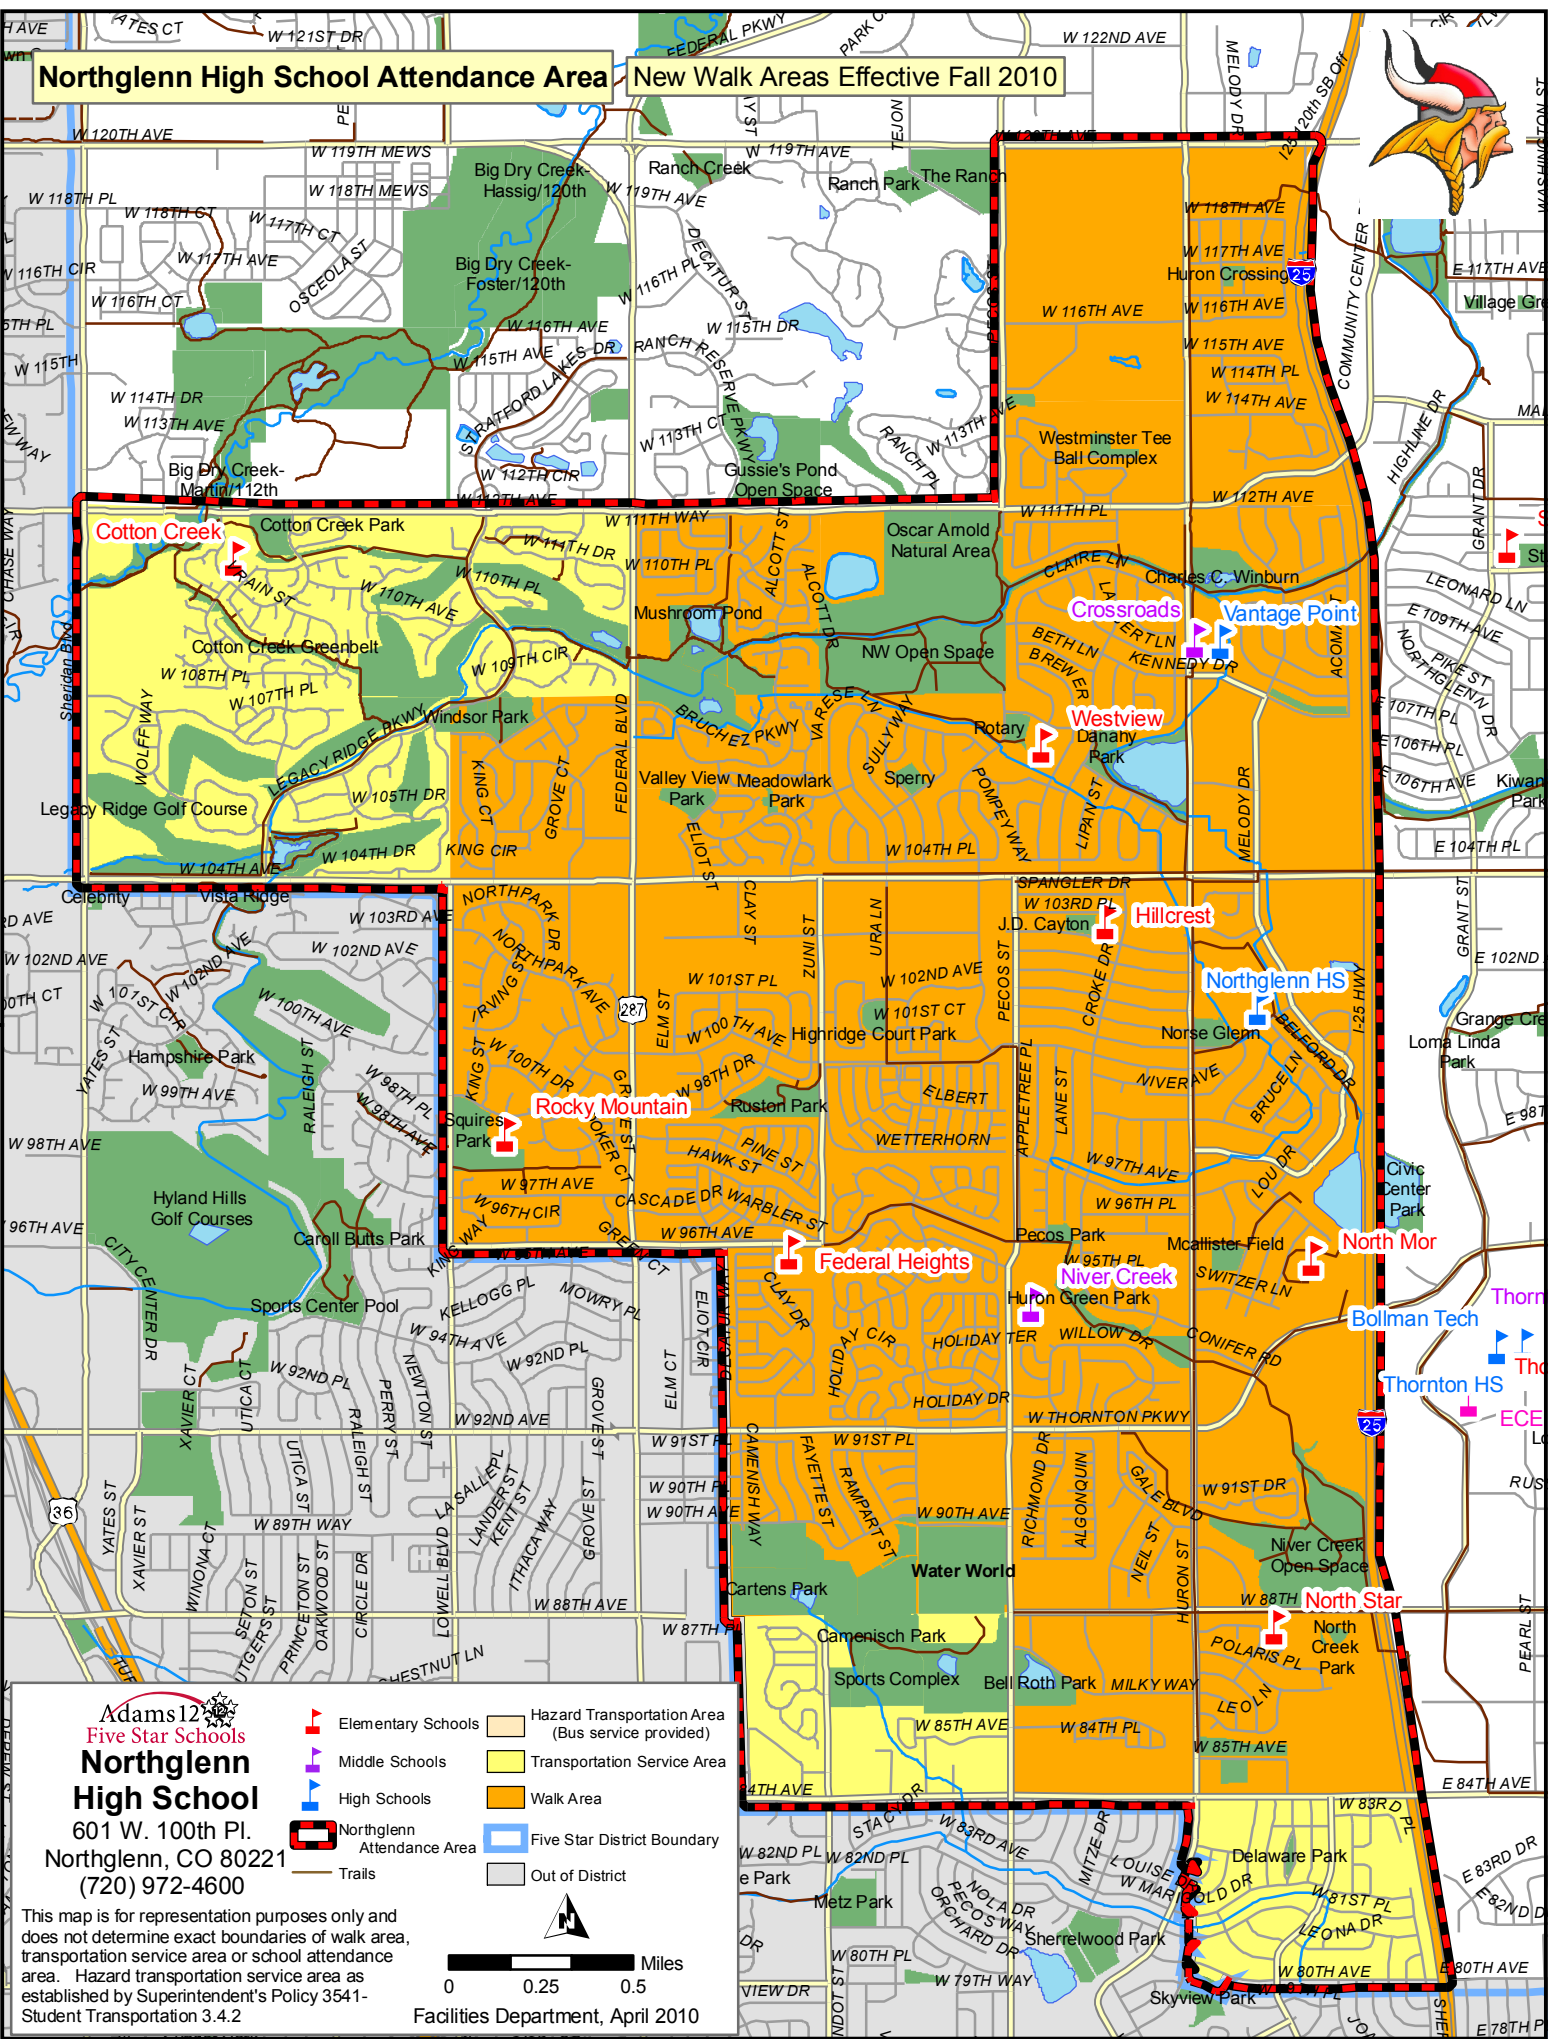

Northglenn High School Attendance Area - New Walk Areas Effective Fall 2010

Adams 12
Five Star Schools
Northglenn High School
 601 W. 100th Pl.
 Northglenn, CO 80221
 (720) 972-4600

- Elementary Schools
- Middle Schools
- High Schools
- Northglenn Attendance Area
- Hazard Transportation Area (Bus service provided)
- Transportation Service Area
- Walk Area
- Five Star District Boundary
- Out of District

This map is for representation purposes only and does not determine exact boundaries of walk area, transportation service area or school attendance area. Hazard transportation service area as established by Superintendent's Policy 3541-Student Transportation 3.4.2