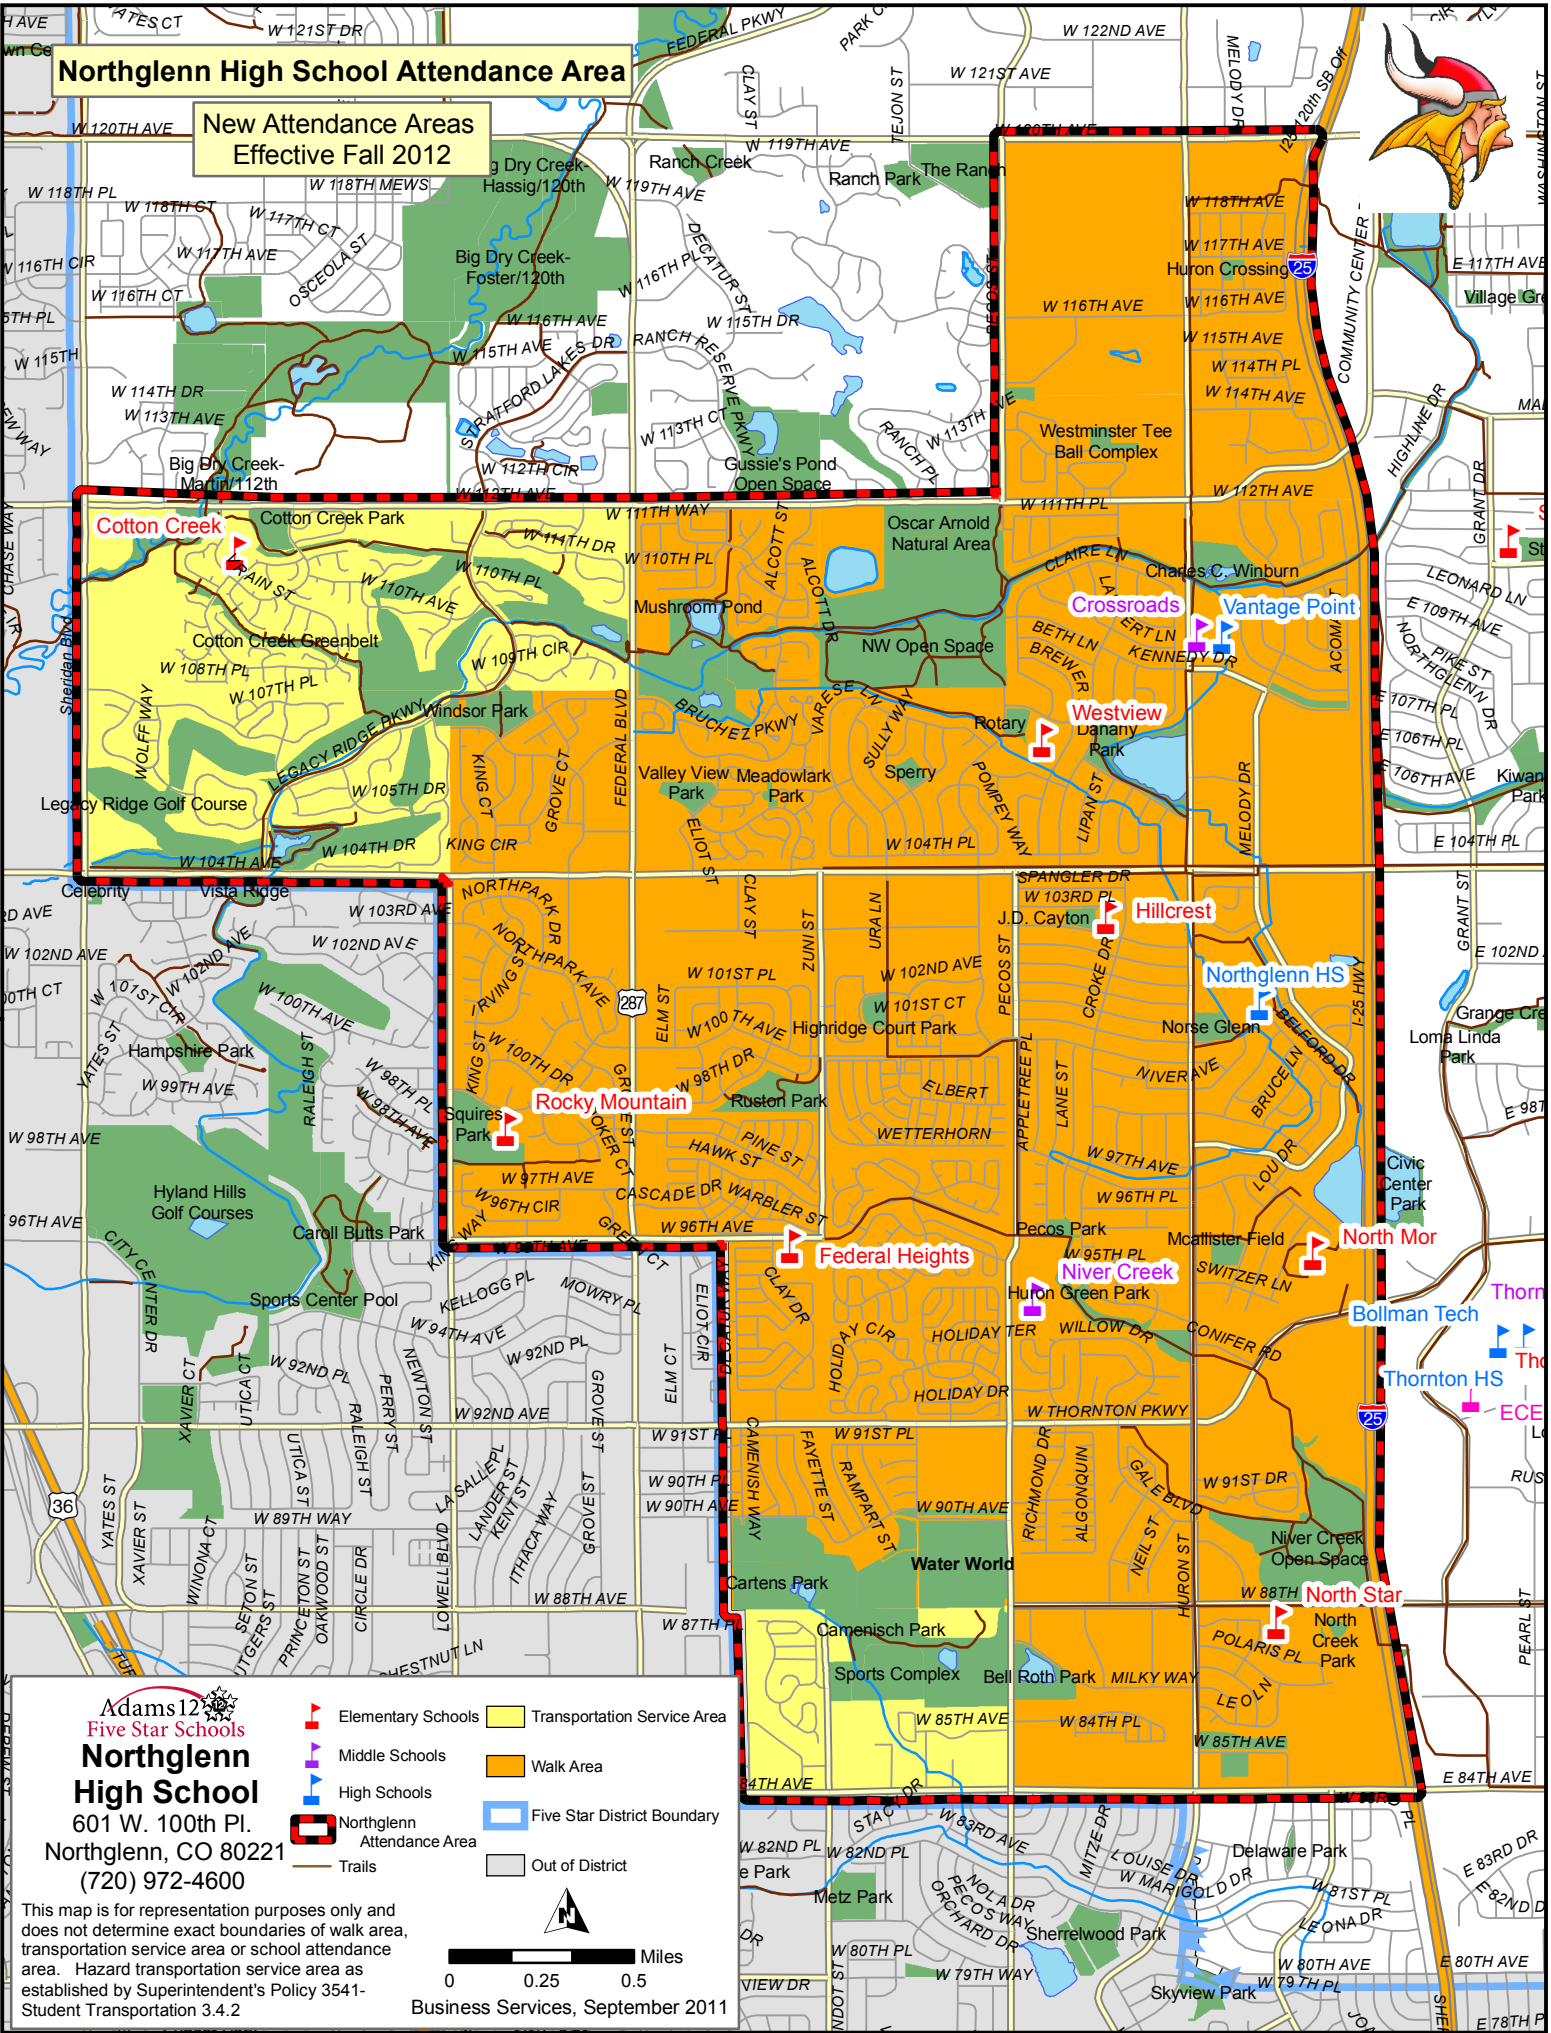

# Northglenn High School Attendance Area

New Attendance Areas  
Effective Fall 2012

**Adams 12 Five Star Schools**  
**Northglenn High School**  
 601 W. 100th Pl.  
 Northglenn, CO 80221  
 (720) 972-4600

	Elementary Schools		Transportation Service Area
	Middle Schools		Walk Area
	High Schools		Five Star District Boundary
	Northglenn Attendance Area		Out of District
	Trails		

This map is for representation purposes only and does not determine exact boundaries of walk area, transportation service area or school attendance area. Hazard transportation service area as established by Superintendent's Policy 3541-Student Transportation 3.4.2