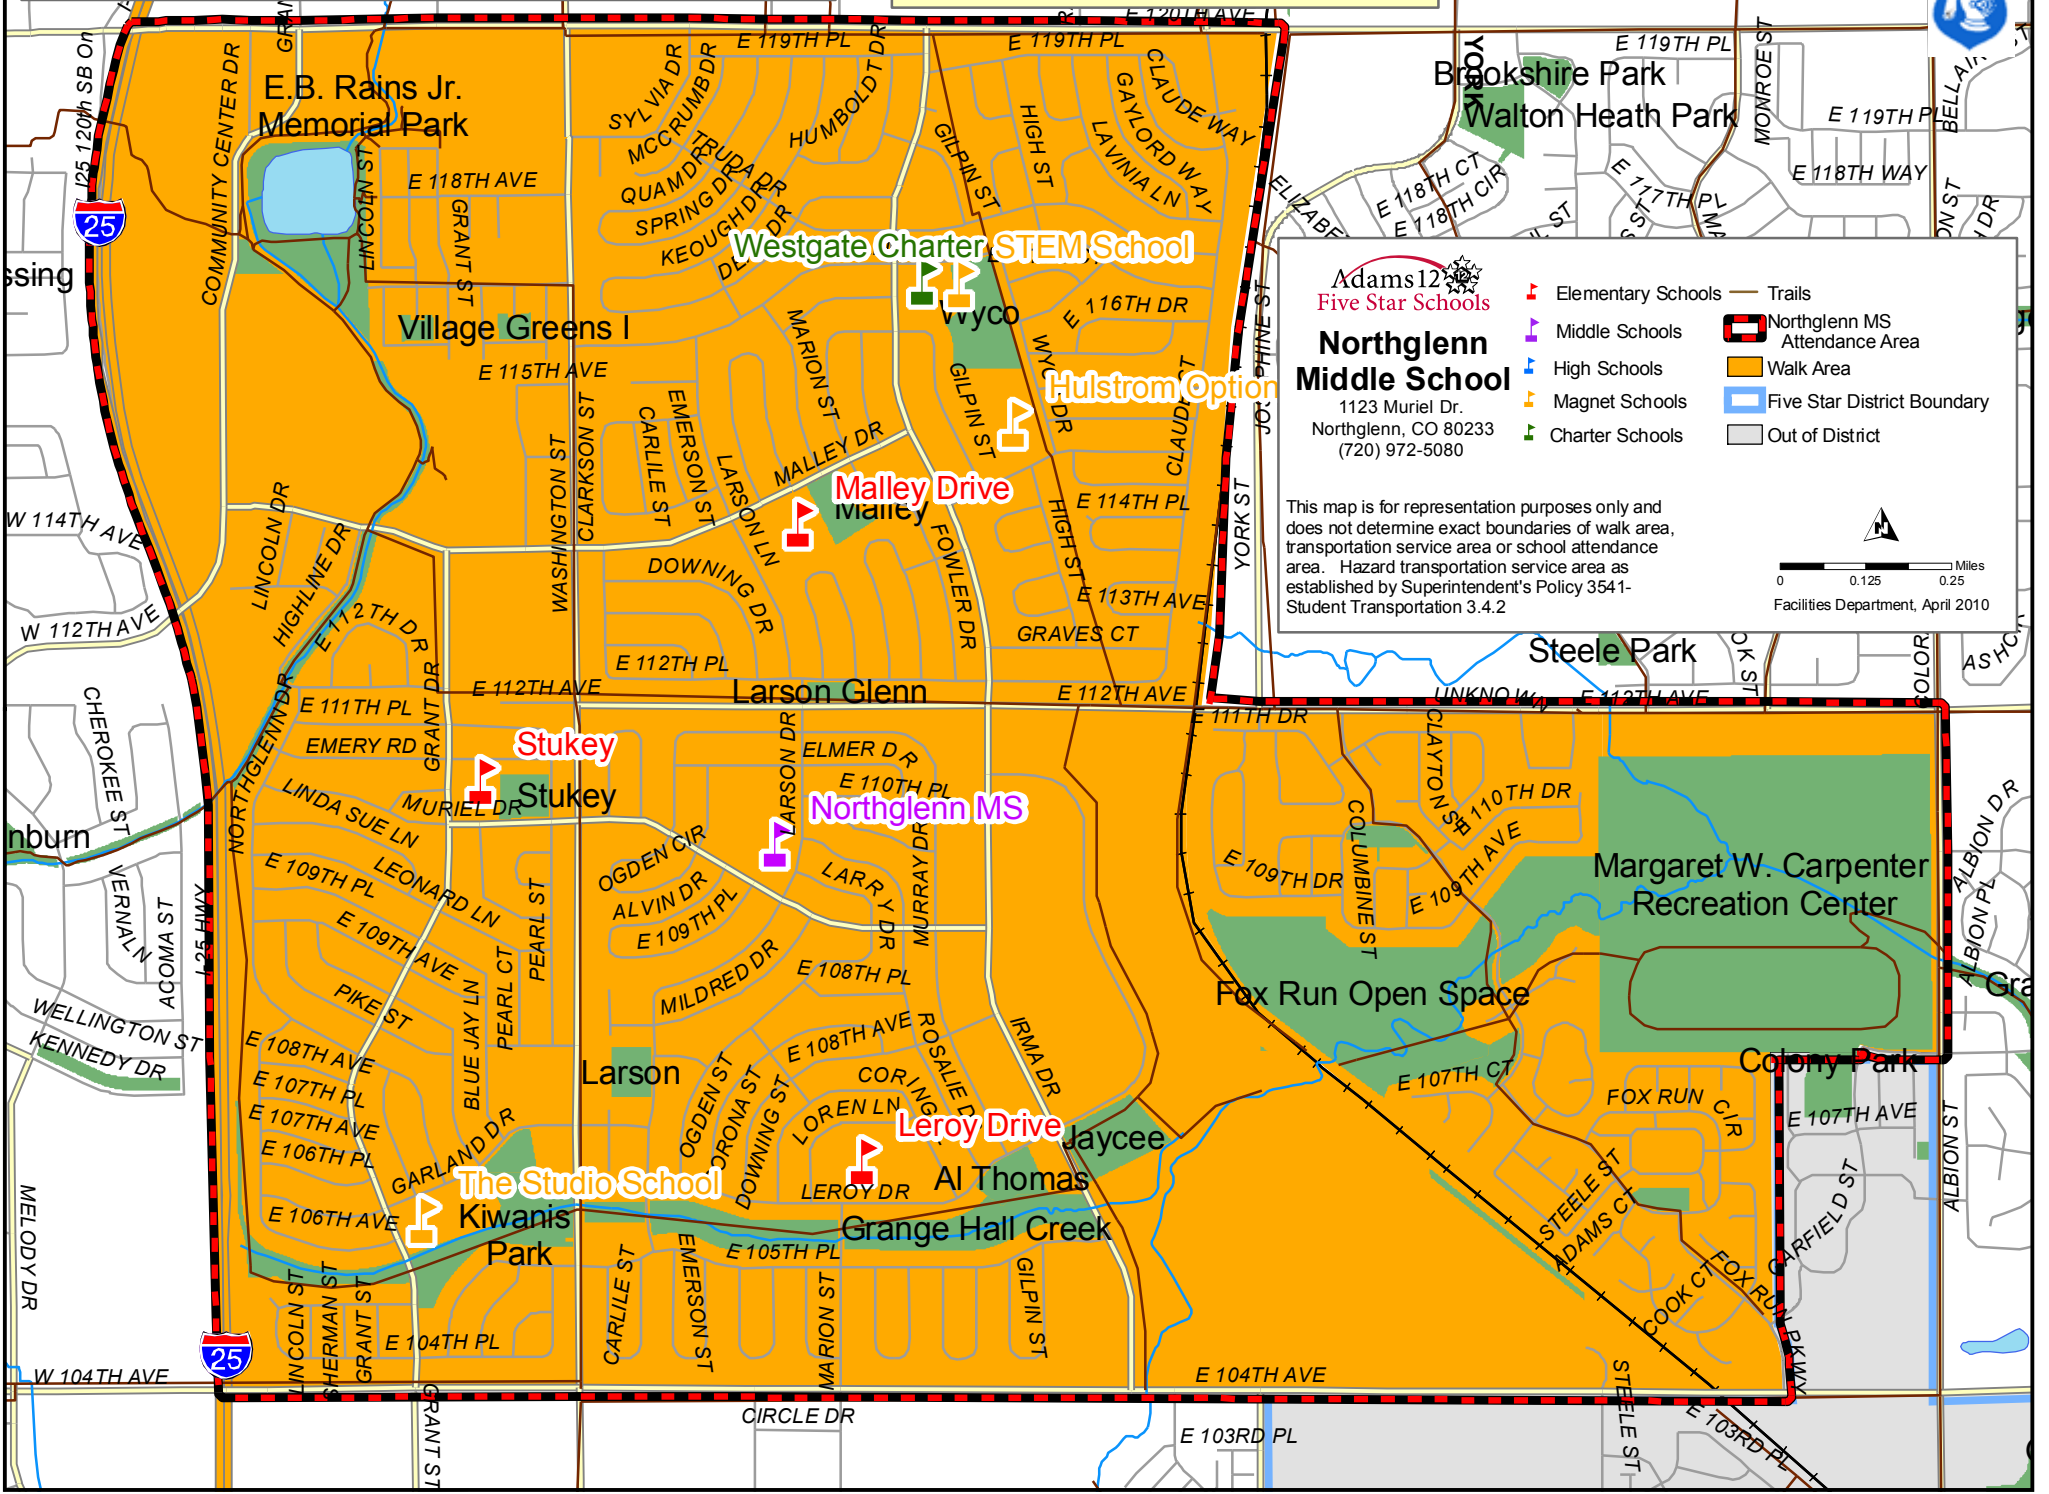

Northglenn Middle School Attendance Area

New Walk Areas Effective Fall 2010

Adams 12 Five Star Schools

- Elementary Schools
- Middle Schools
- High Schools
- Magnet Schools
- Charter Schools
- Trails
- Northglenn MS Attendance Area
- Walk Area
- Five Star District Boundary
- Out of District

Northglenn Middle School
 1123 Muriel Dr.
 Northglenn, CO 80233
 (720) 972-5080

This map is for representation purposes only and does not determine exact boundaries of walk area, transportation service area or school attendance area. Hazard transportation service area as established by Superintendent's Policy 3541-Student Transportation 3.4.2