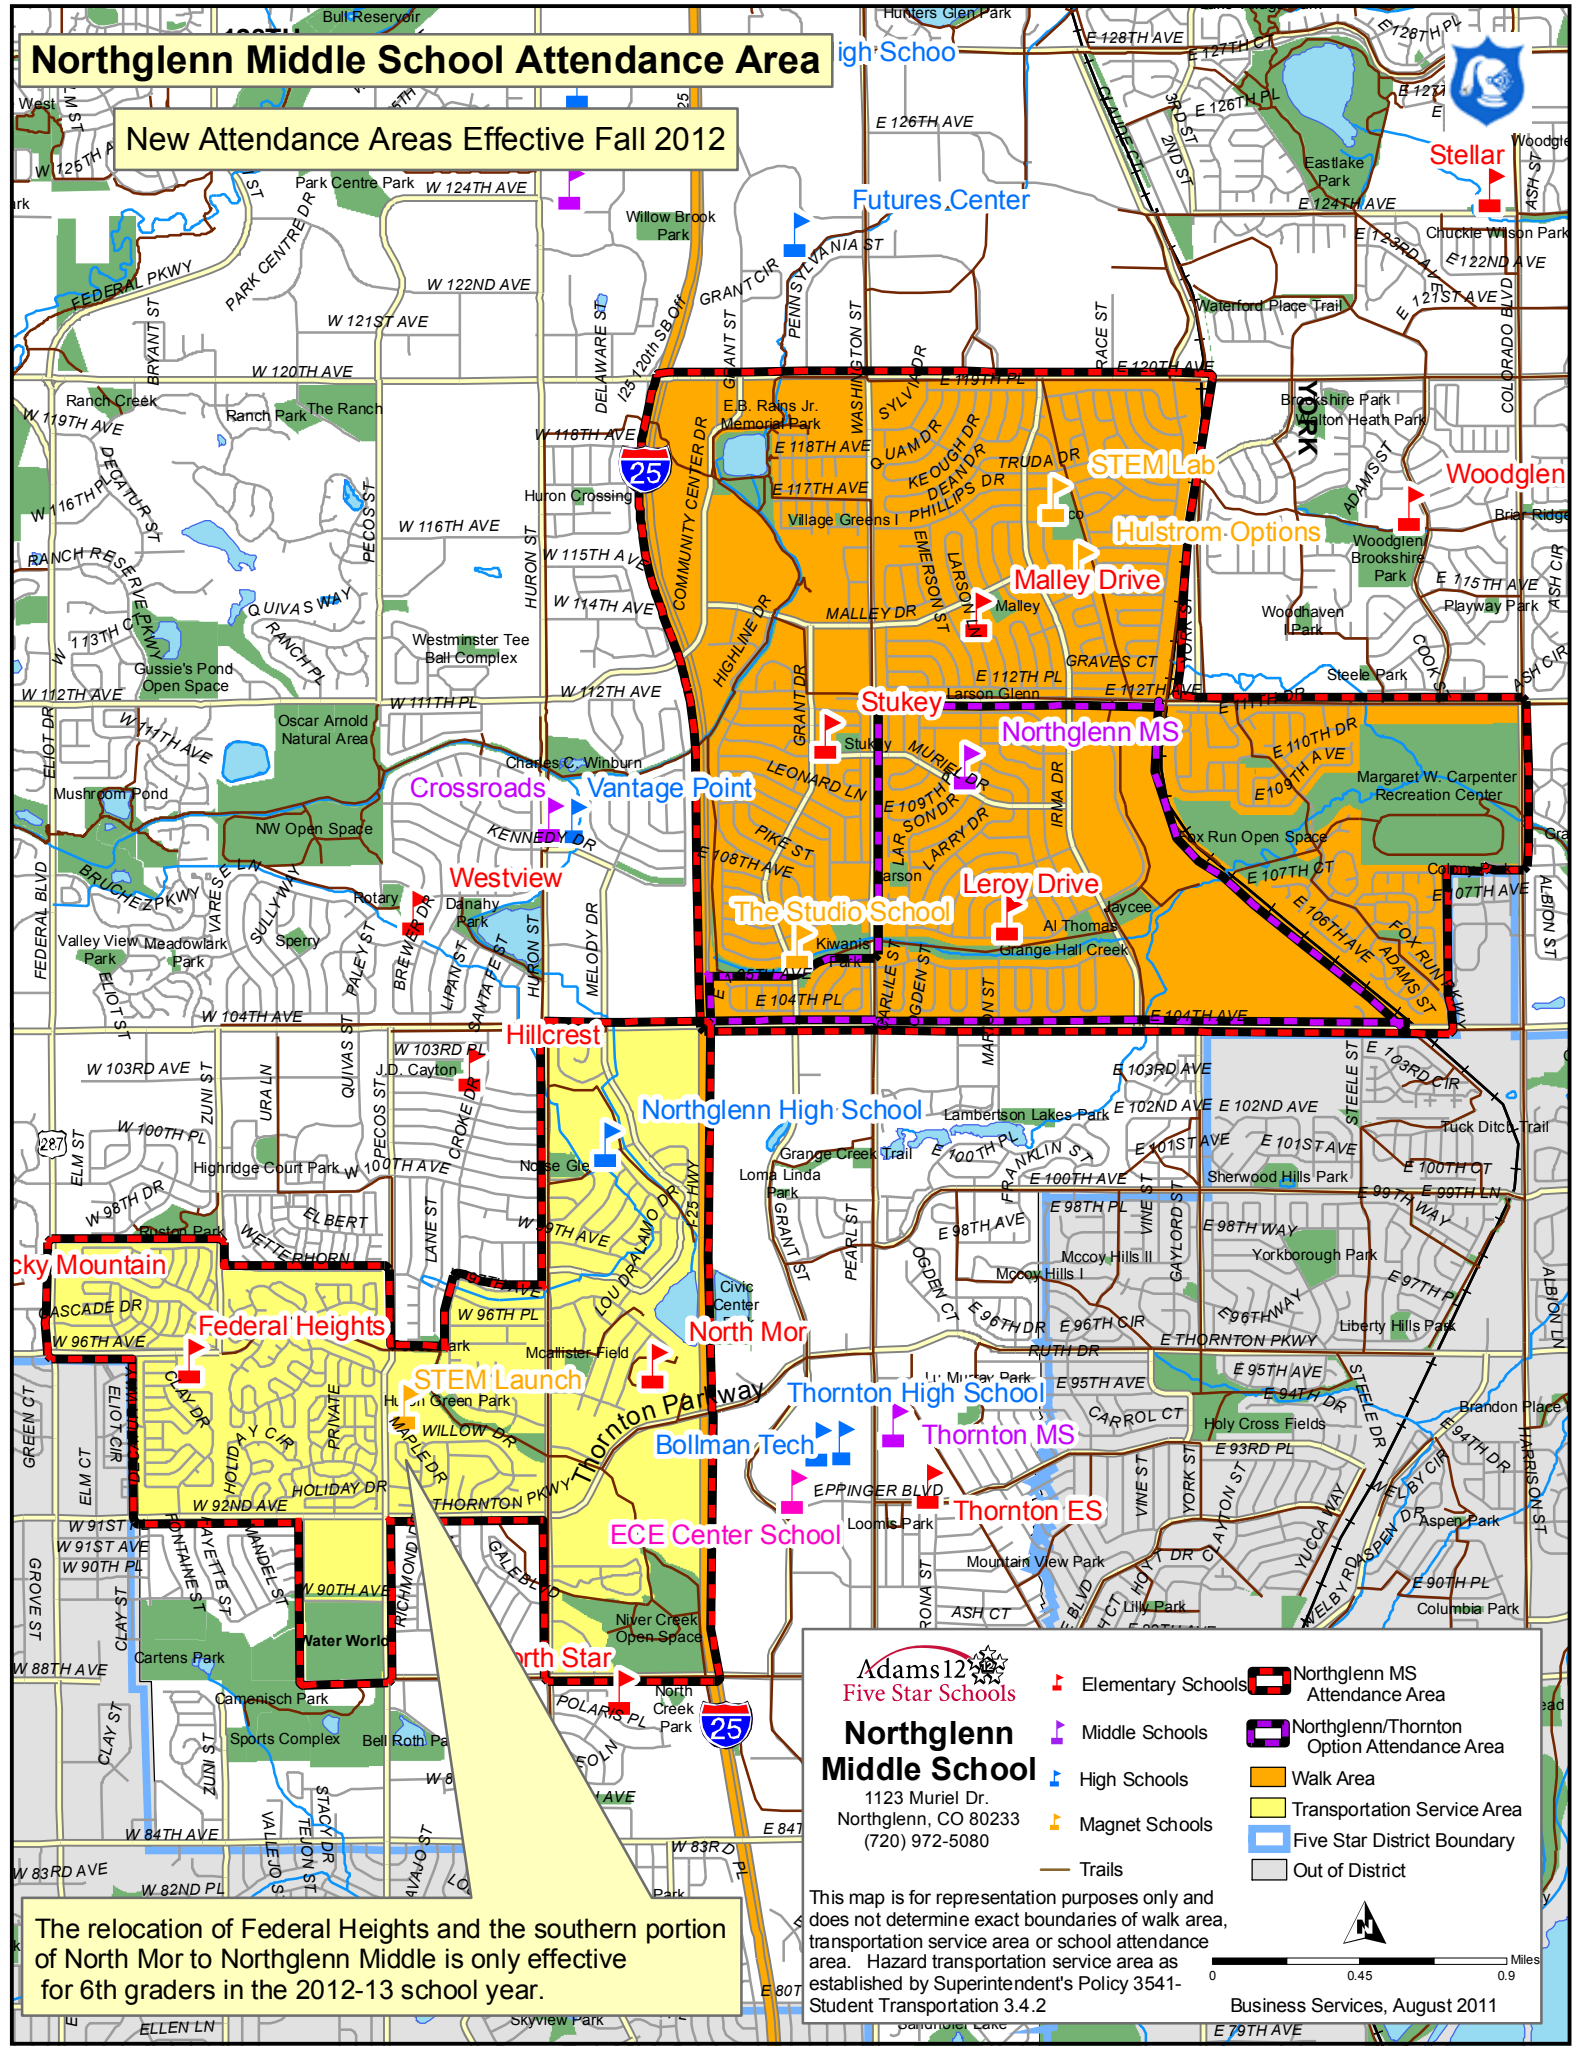

Northglenn Middle School Attendance Area

New Attendance Areas Effective Fall 2012

Adams 12
Five Star Schools

Northglenn Middle School
 1123 Muriel Dr.
 Northglenn, CO 80233
 (720) 972-5080

Elementary Schools	Northglenn MS Attendance Area
Middle Schools	Northglenn/Thornton Option Attendance Area
High Schools	Walk Area
Magnet Schools	Transportation Service Area
Trails	Five Star District Boundary
	Out of District

The relocation of Federal Heights and the southern portion of North Mor to Northglenn Middle is only effective for 6th graders in the 2012-13 school year.

This map is for representation purposes only and does not determine exact boundaries of walk area, transportation service area or school attendance area. Hazard transportation service area as established by Superintendent's Policy 3541-Student Transportation 3.4.2