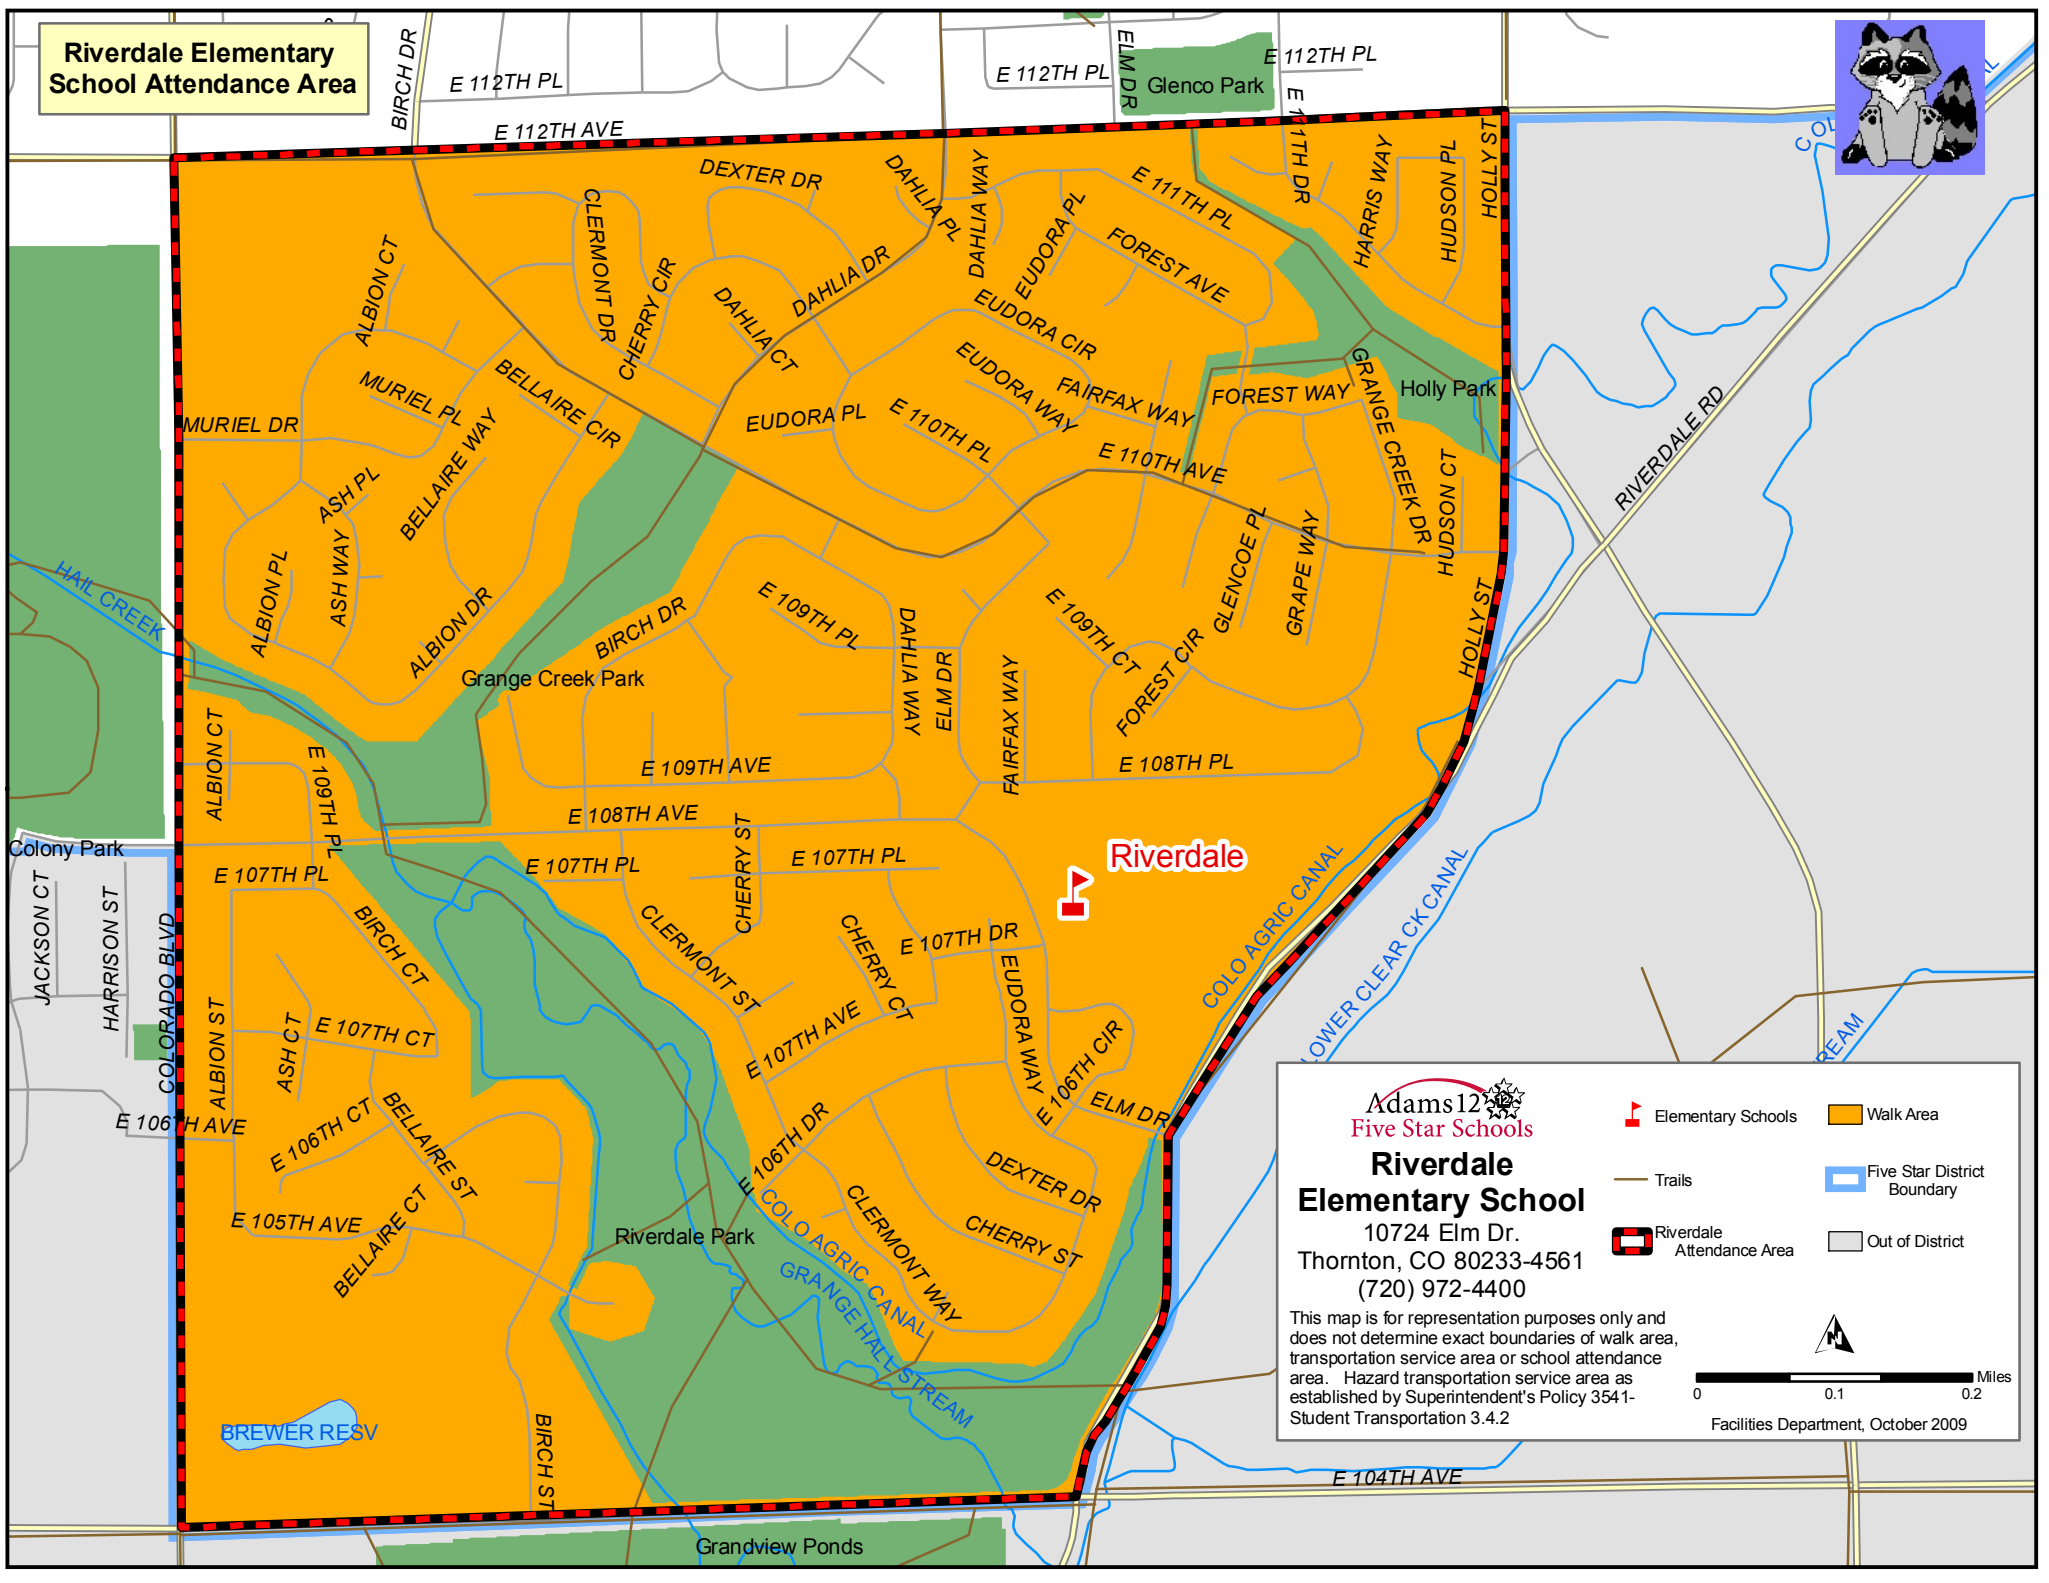

Riverdale Elementary School Attendance Area

Adams12 Five Star Schools

Elementary Schools
 Walk Area

Riverdale Elementary School

 10724 Elm Dr.

 Thornton, CO 80233-4561

 (720) 972-4400

Trails
 Five Star District Boundary

Riverdale Attendance Area
 Out of District

This map is for representation purposes only and does not determine exact boundaries of walk area, transportation service area or school attendance area. Hazard transportation service area as established by Superintendent's Policy 3541-Student Transportation 3.4.2