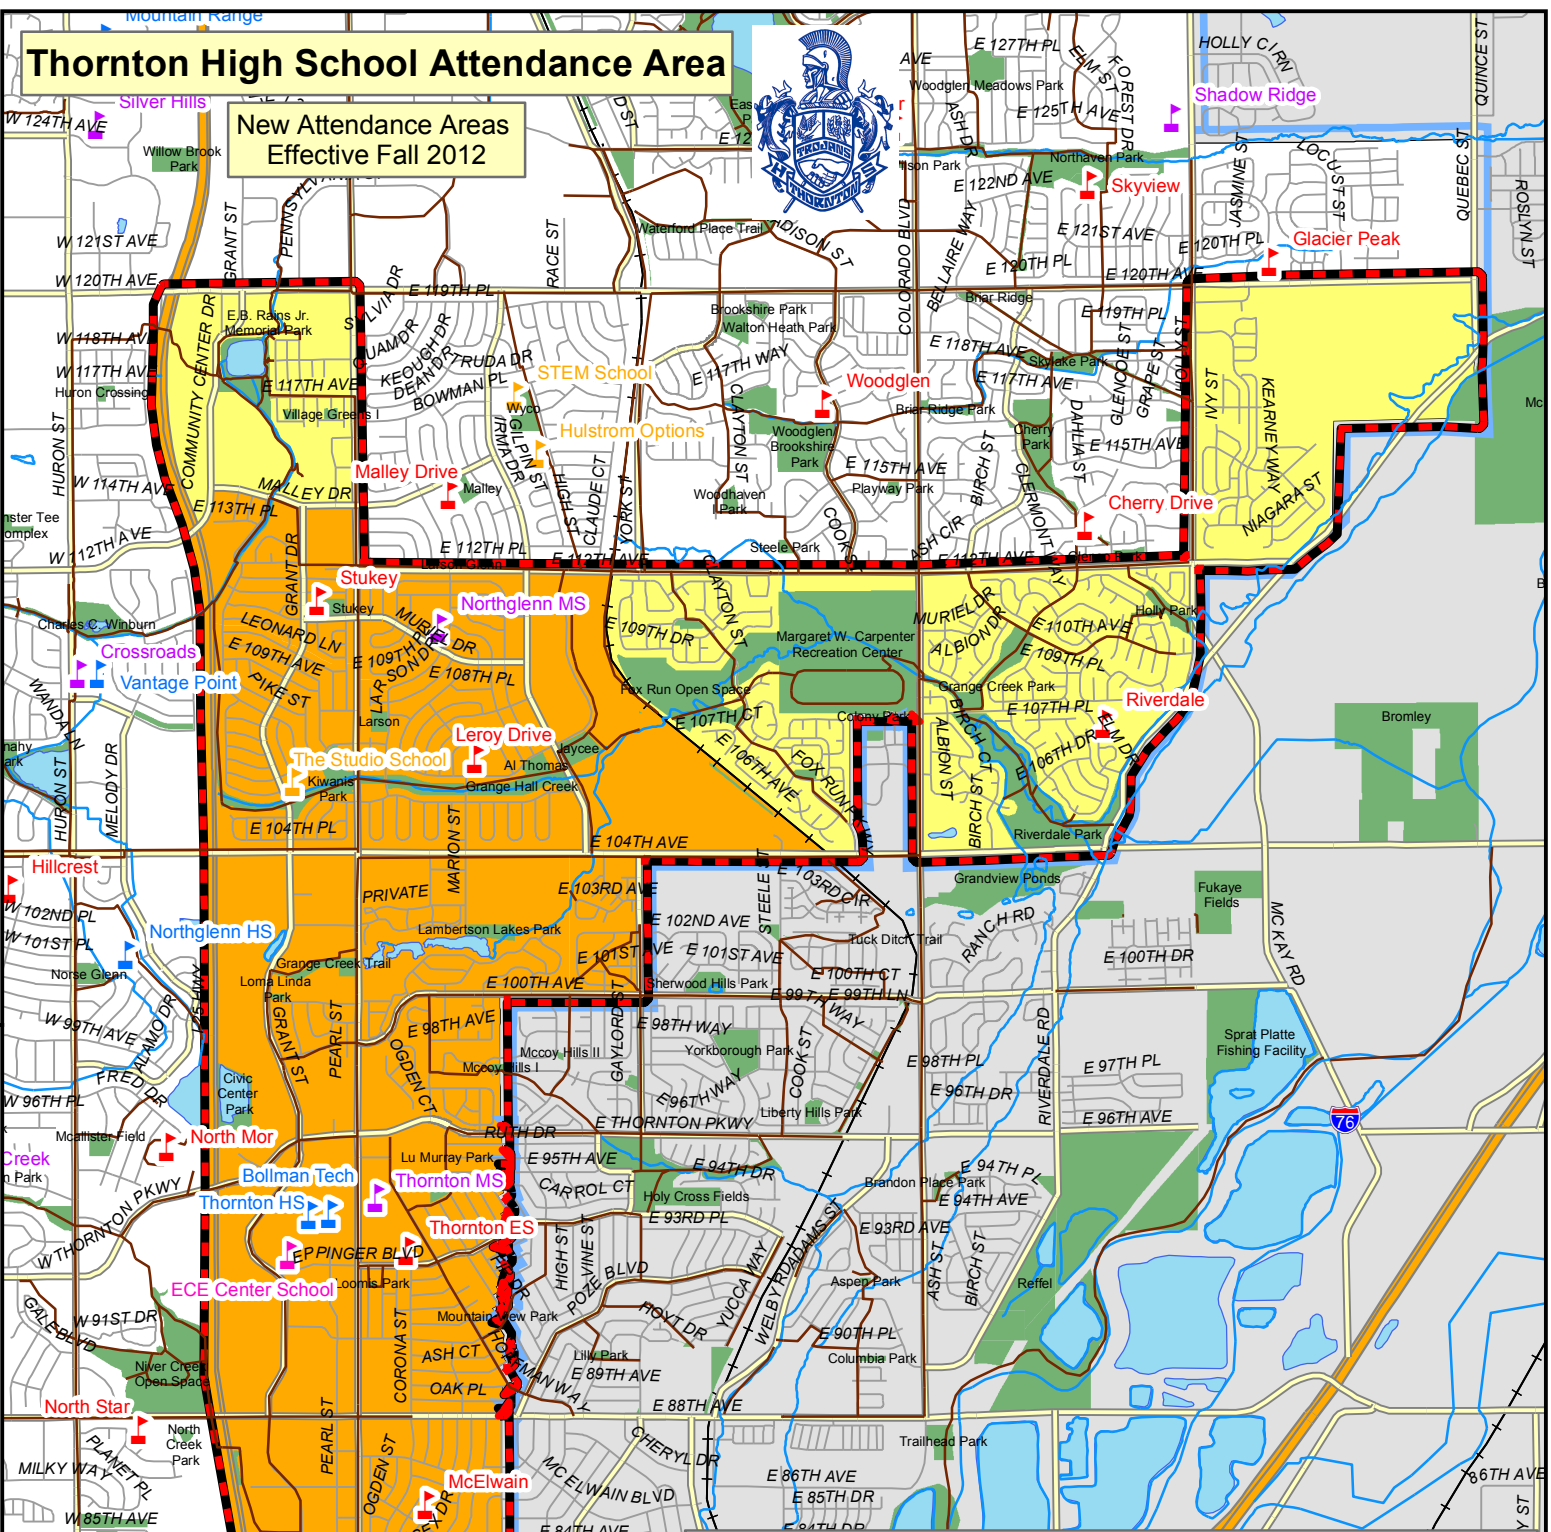

Thornton High School Attendance Area

New Attendance Areas
Effective Fall 2012

Thornton High School
9351 Washington
Thornton, CO 80229
(720) 972-4800

This map is for representation purposes only and does not determine exact boundaries of walk area, transportation service area or school attendance area. Hazard transportation service area as established by Superintendent's Policy 3541-Student Transportation 3.4.2

<ul style="list-style-type: none"> Elementary Schools Middle Schools High Schools Magnet Schools Thornton Attendance Area 	<ul style="list-style-type: none"> Trails Transportation Service Area Walk Area Five Star District Boundary Out of District
---	---