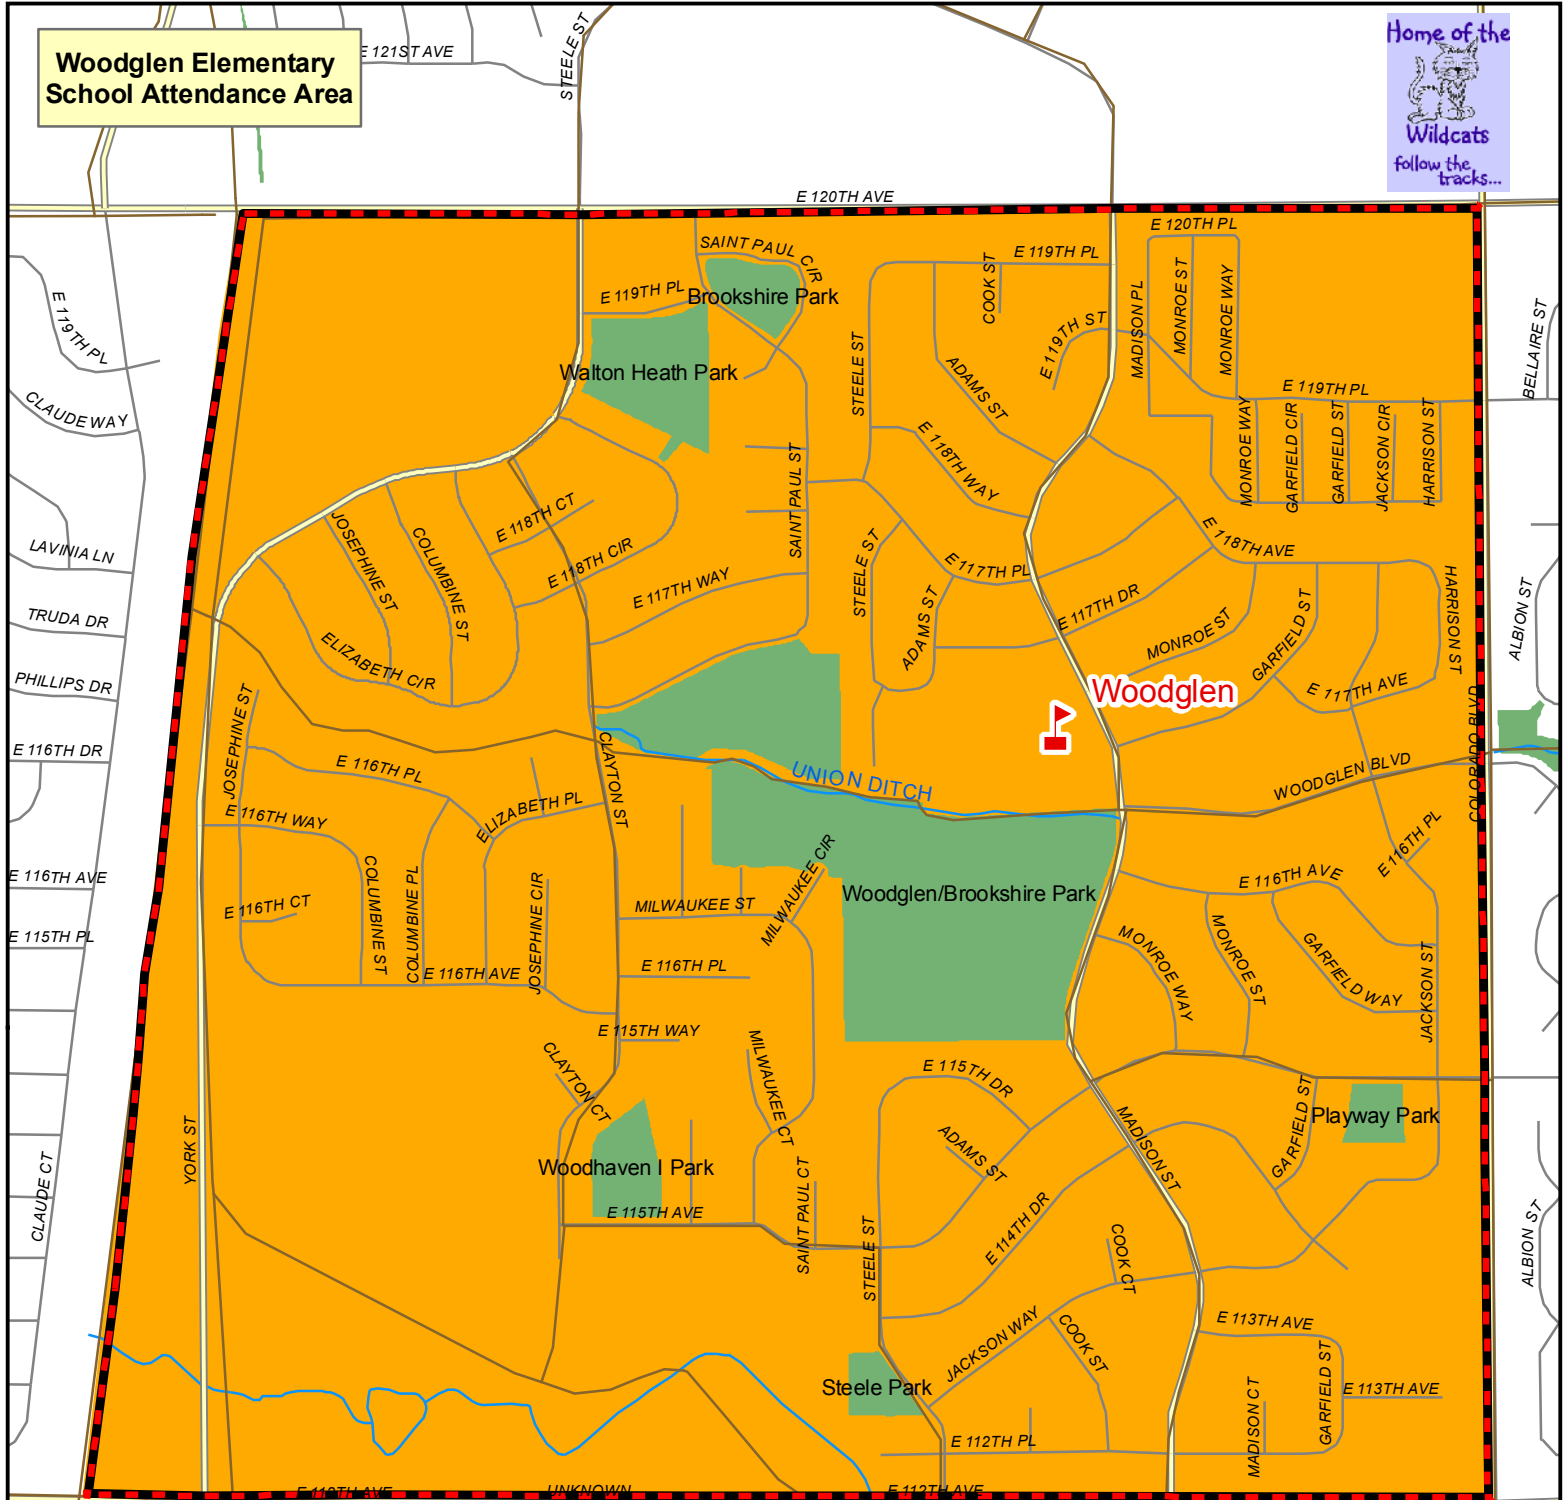

**Woodglen Elementary School Attendance Area**

**Woodglen Elementary School**  
 11717 Madison  
 Thornton, CO 80233  
 (720) 972-5700

-  Elementary Schools
-  Transportation Service Area
-  Trails
-  Walk Area
-  Woodglen Attendance Area
-  Five Star District Boundary

This map is for representation purposes only and does not determine exact boundaries of walk area, transportation service area or school attendance area. Hazard transportation service area as established by Superintendent's Policy 3541-Student Transportation 3.4.2