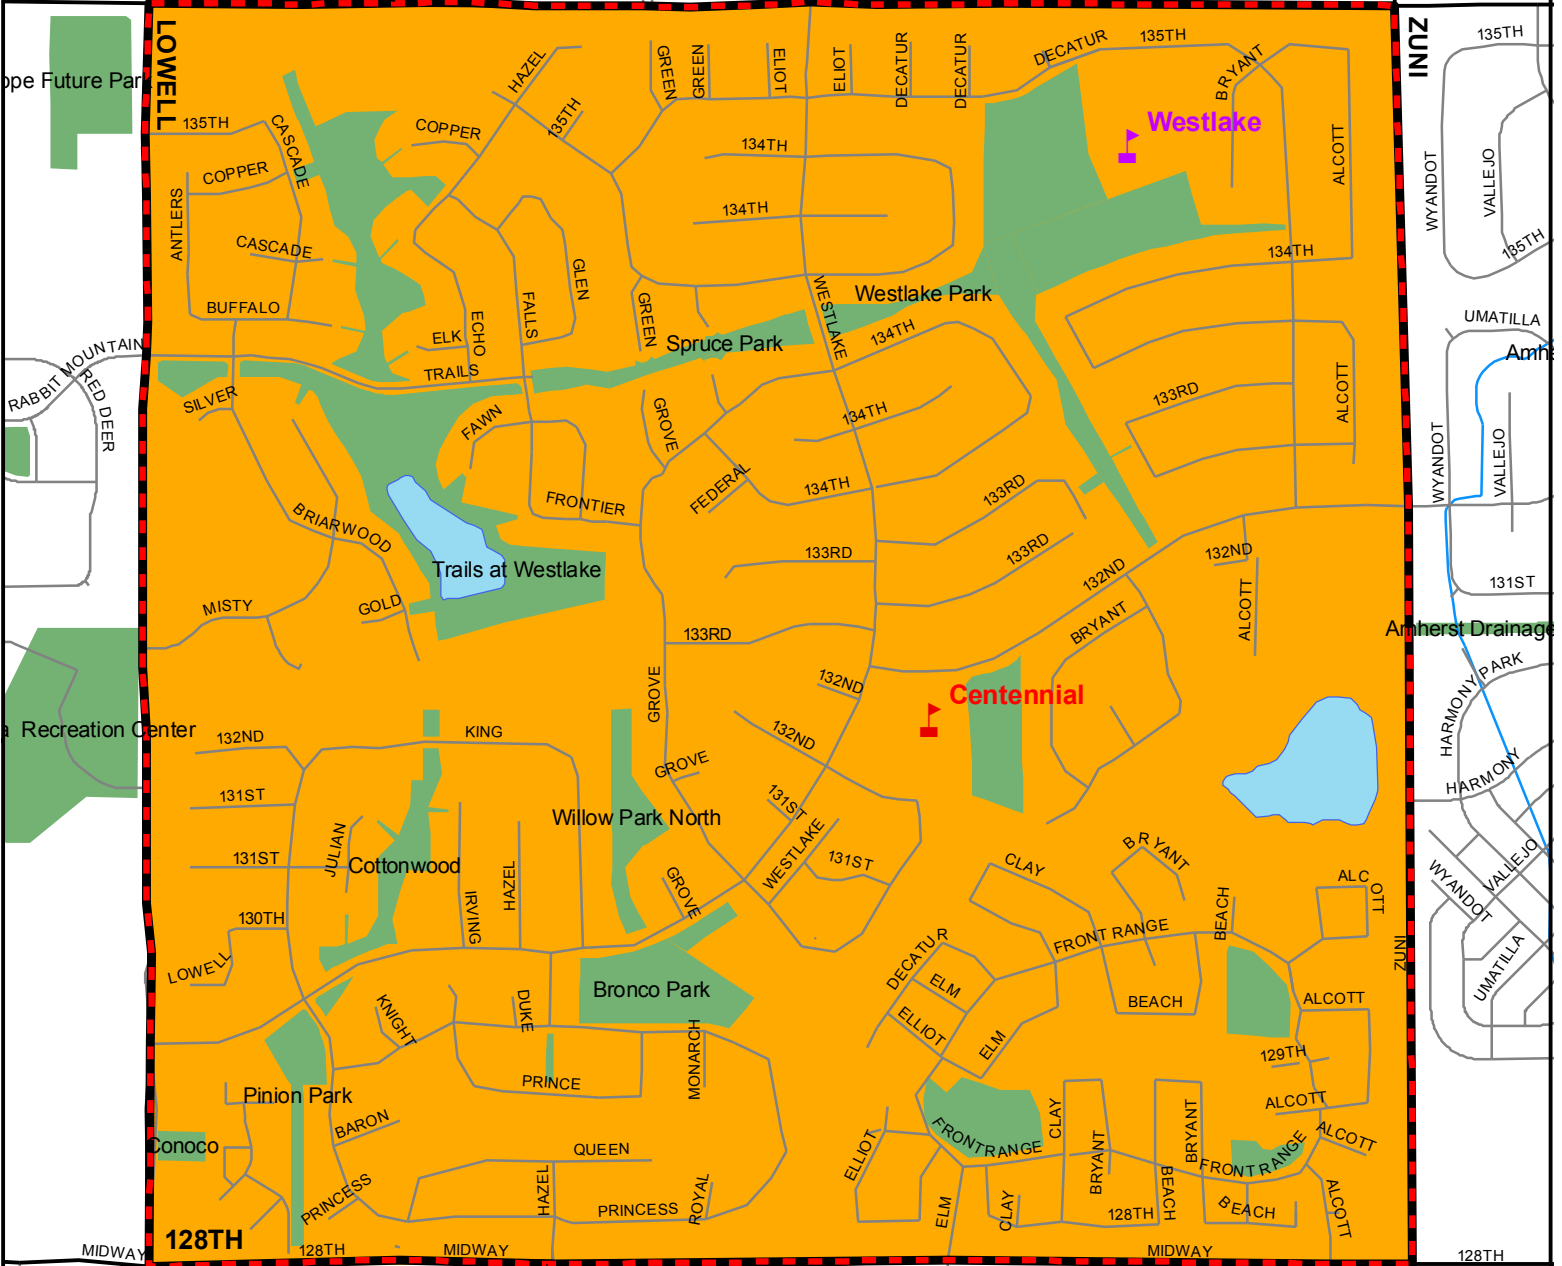

Centennial Elementary School Attendance Area

Adams 12
Five Star Schools

Centennial Elementary School
 13200 Westlake Dr.
 Broomfield, CO 80020
 (720) 972-5280

- Elementary Schools
- Middle Schools
- High Schools
- Centennial Attendance Area
- Walk Area
- Five Star District Boundary

This map is for representation purposes only and does not determine exact boundaries of walk area, transportation service area or school attendance area. Hazard transportation service area as established by Superintendent's Policy 3541-Student Transportation 3.4.2