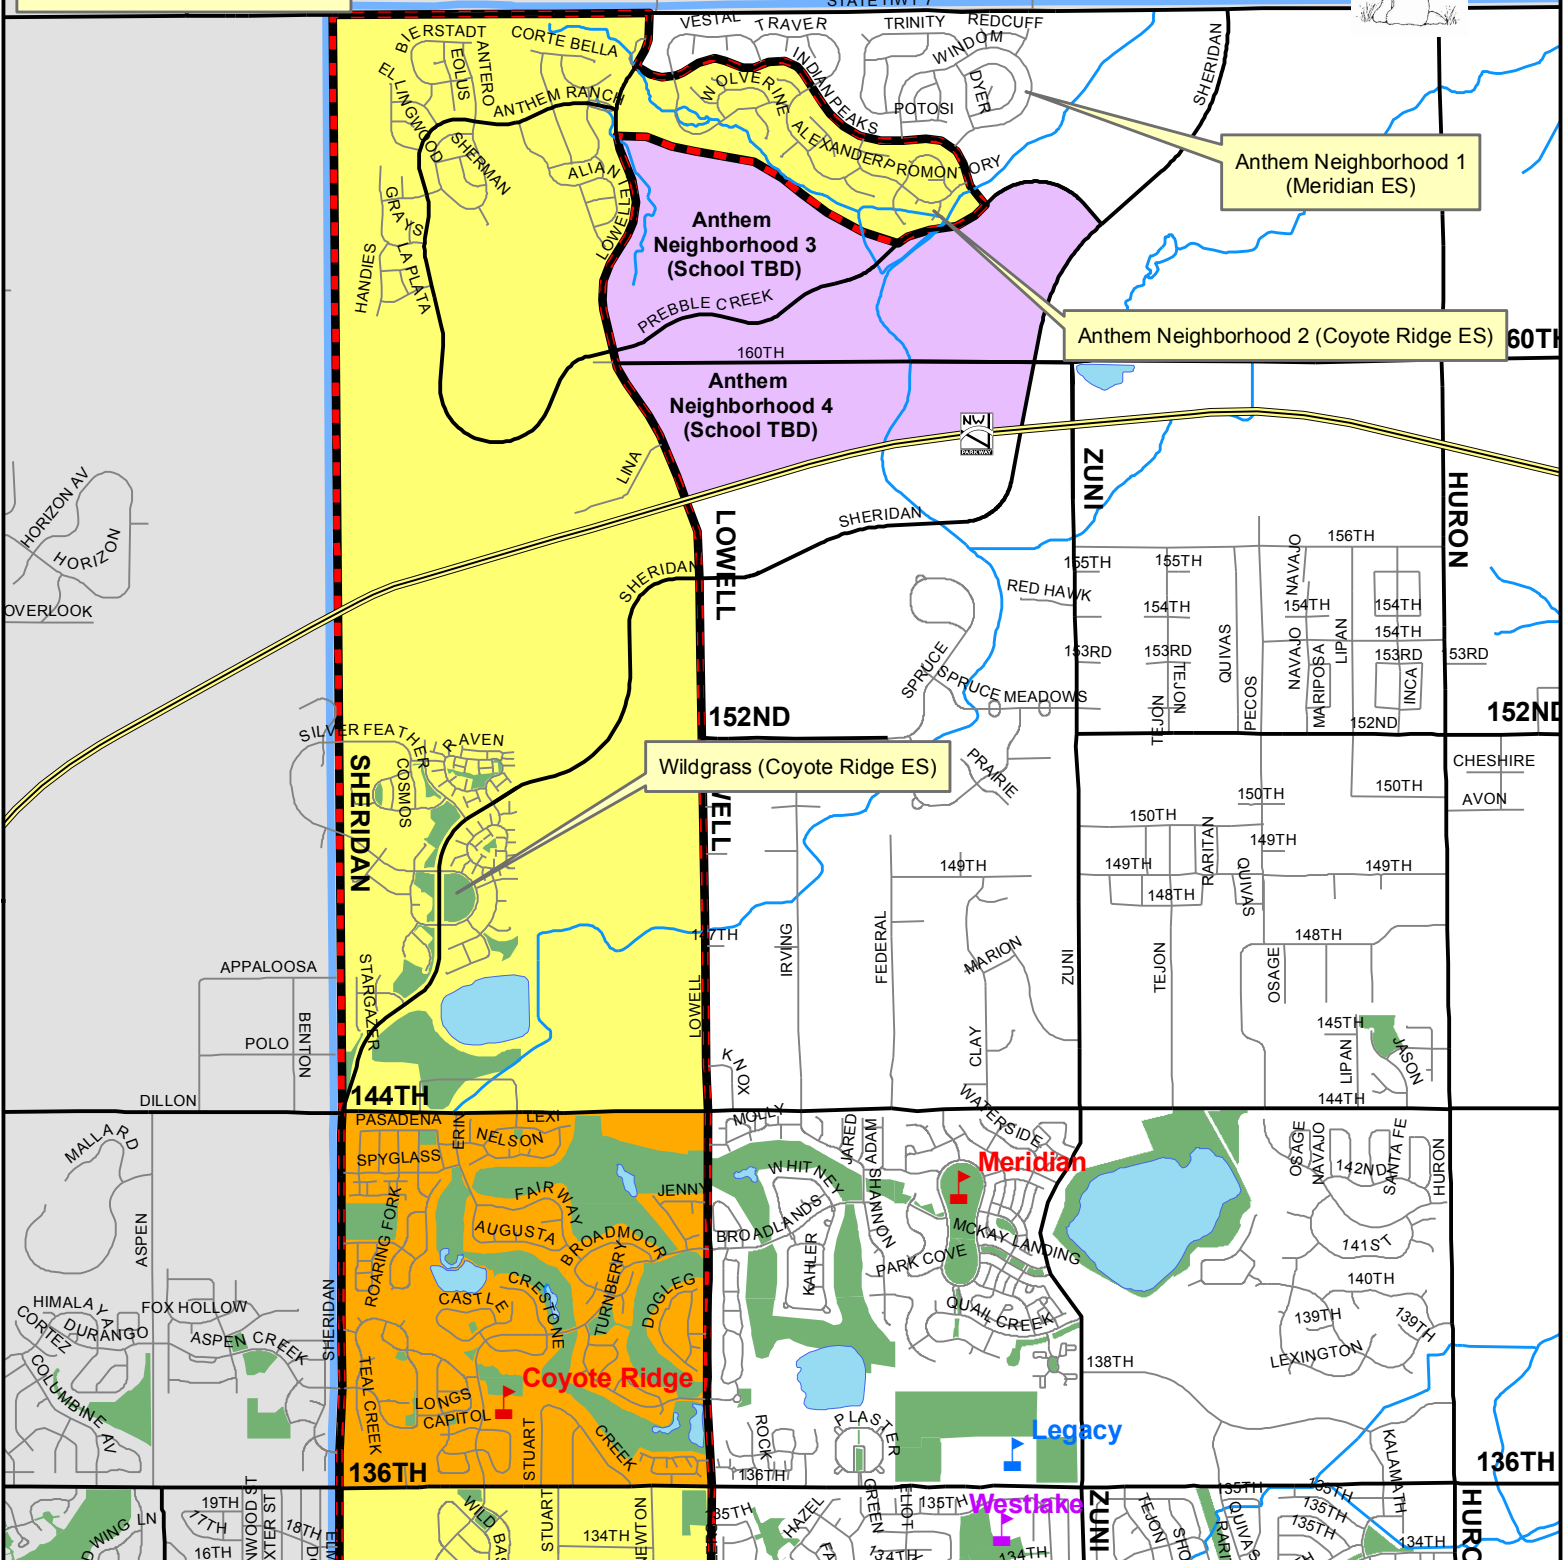

**Coyote Ridge Elementary School Attendance Area**  
**2008-09 School Year**

168TH

**Adams 12**  
**Five Star Schools**  
**Coyote Ridge Elementary School**  
 13770 Broadlands Dr.  
 Broomfield, CO 80020  
 (720) 972-5780

- Elementary Schools
- Transportation Service Area
- Walk Area
- Middle Schools
- Five Star District Boundary
- High Schools
- Coyote Ridge Attendance Area
- Out of District
- School To Be Determined

This map is for representation purposes only and does not determine exact boundaries of walk area, transportation service area or school attendance area. Hazard transportation service area as established by Superintendent's Policy 3541-Student Transportation 3.4.2