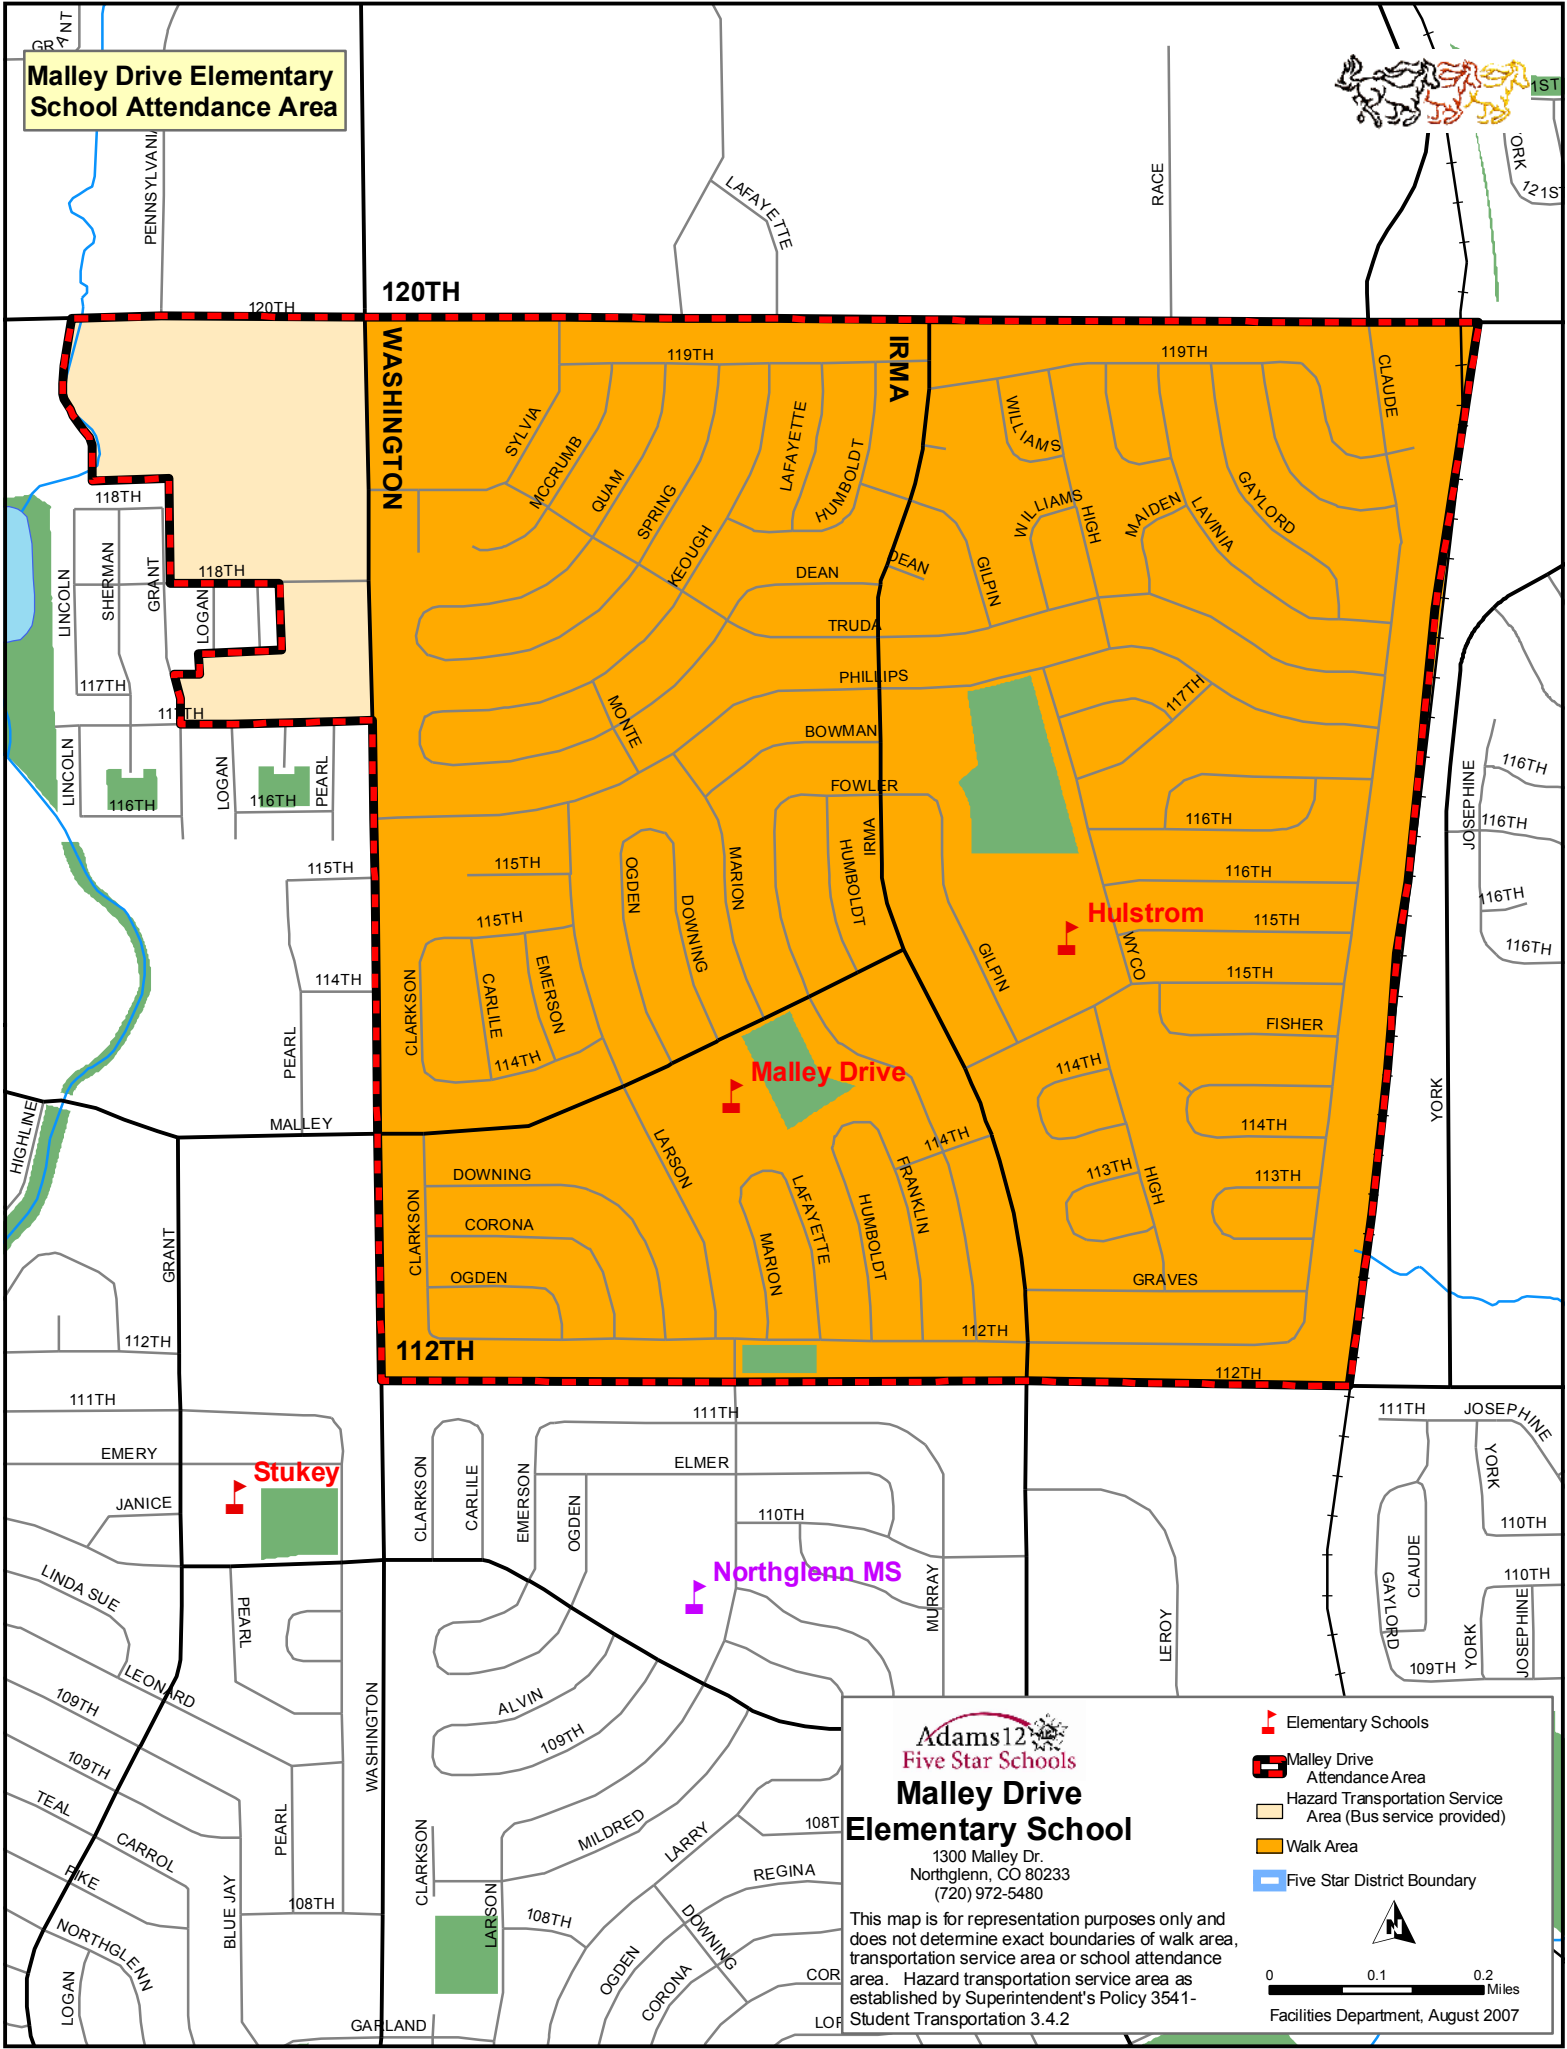

Malley Drive Elementary School Attendance Area

Stukey

Northglenn MS

Hulstrom

Malley Drive

**Adams 12
Five Star Schools
Malley Drive
Elementary School**

1300 Malley Dr.
Northglenn, CO 80233
(720) 972-5480

This map is for representation purposes only and does not determine exact boundaries of walk area, transportation service area or school attendance area. Hazard transportation service area as established by Superintendent's Policy 3541-Student Transportation 3.4.2

- Elementary Schools
- Malley Drive Attendance Area
- Hazard Transportation Service Area (Bus service provided)
- Walk Area
- Five Star District Boundary

0 0.1 0.2 Miles

Facilities Department, August 2007