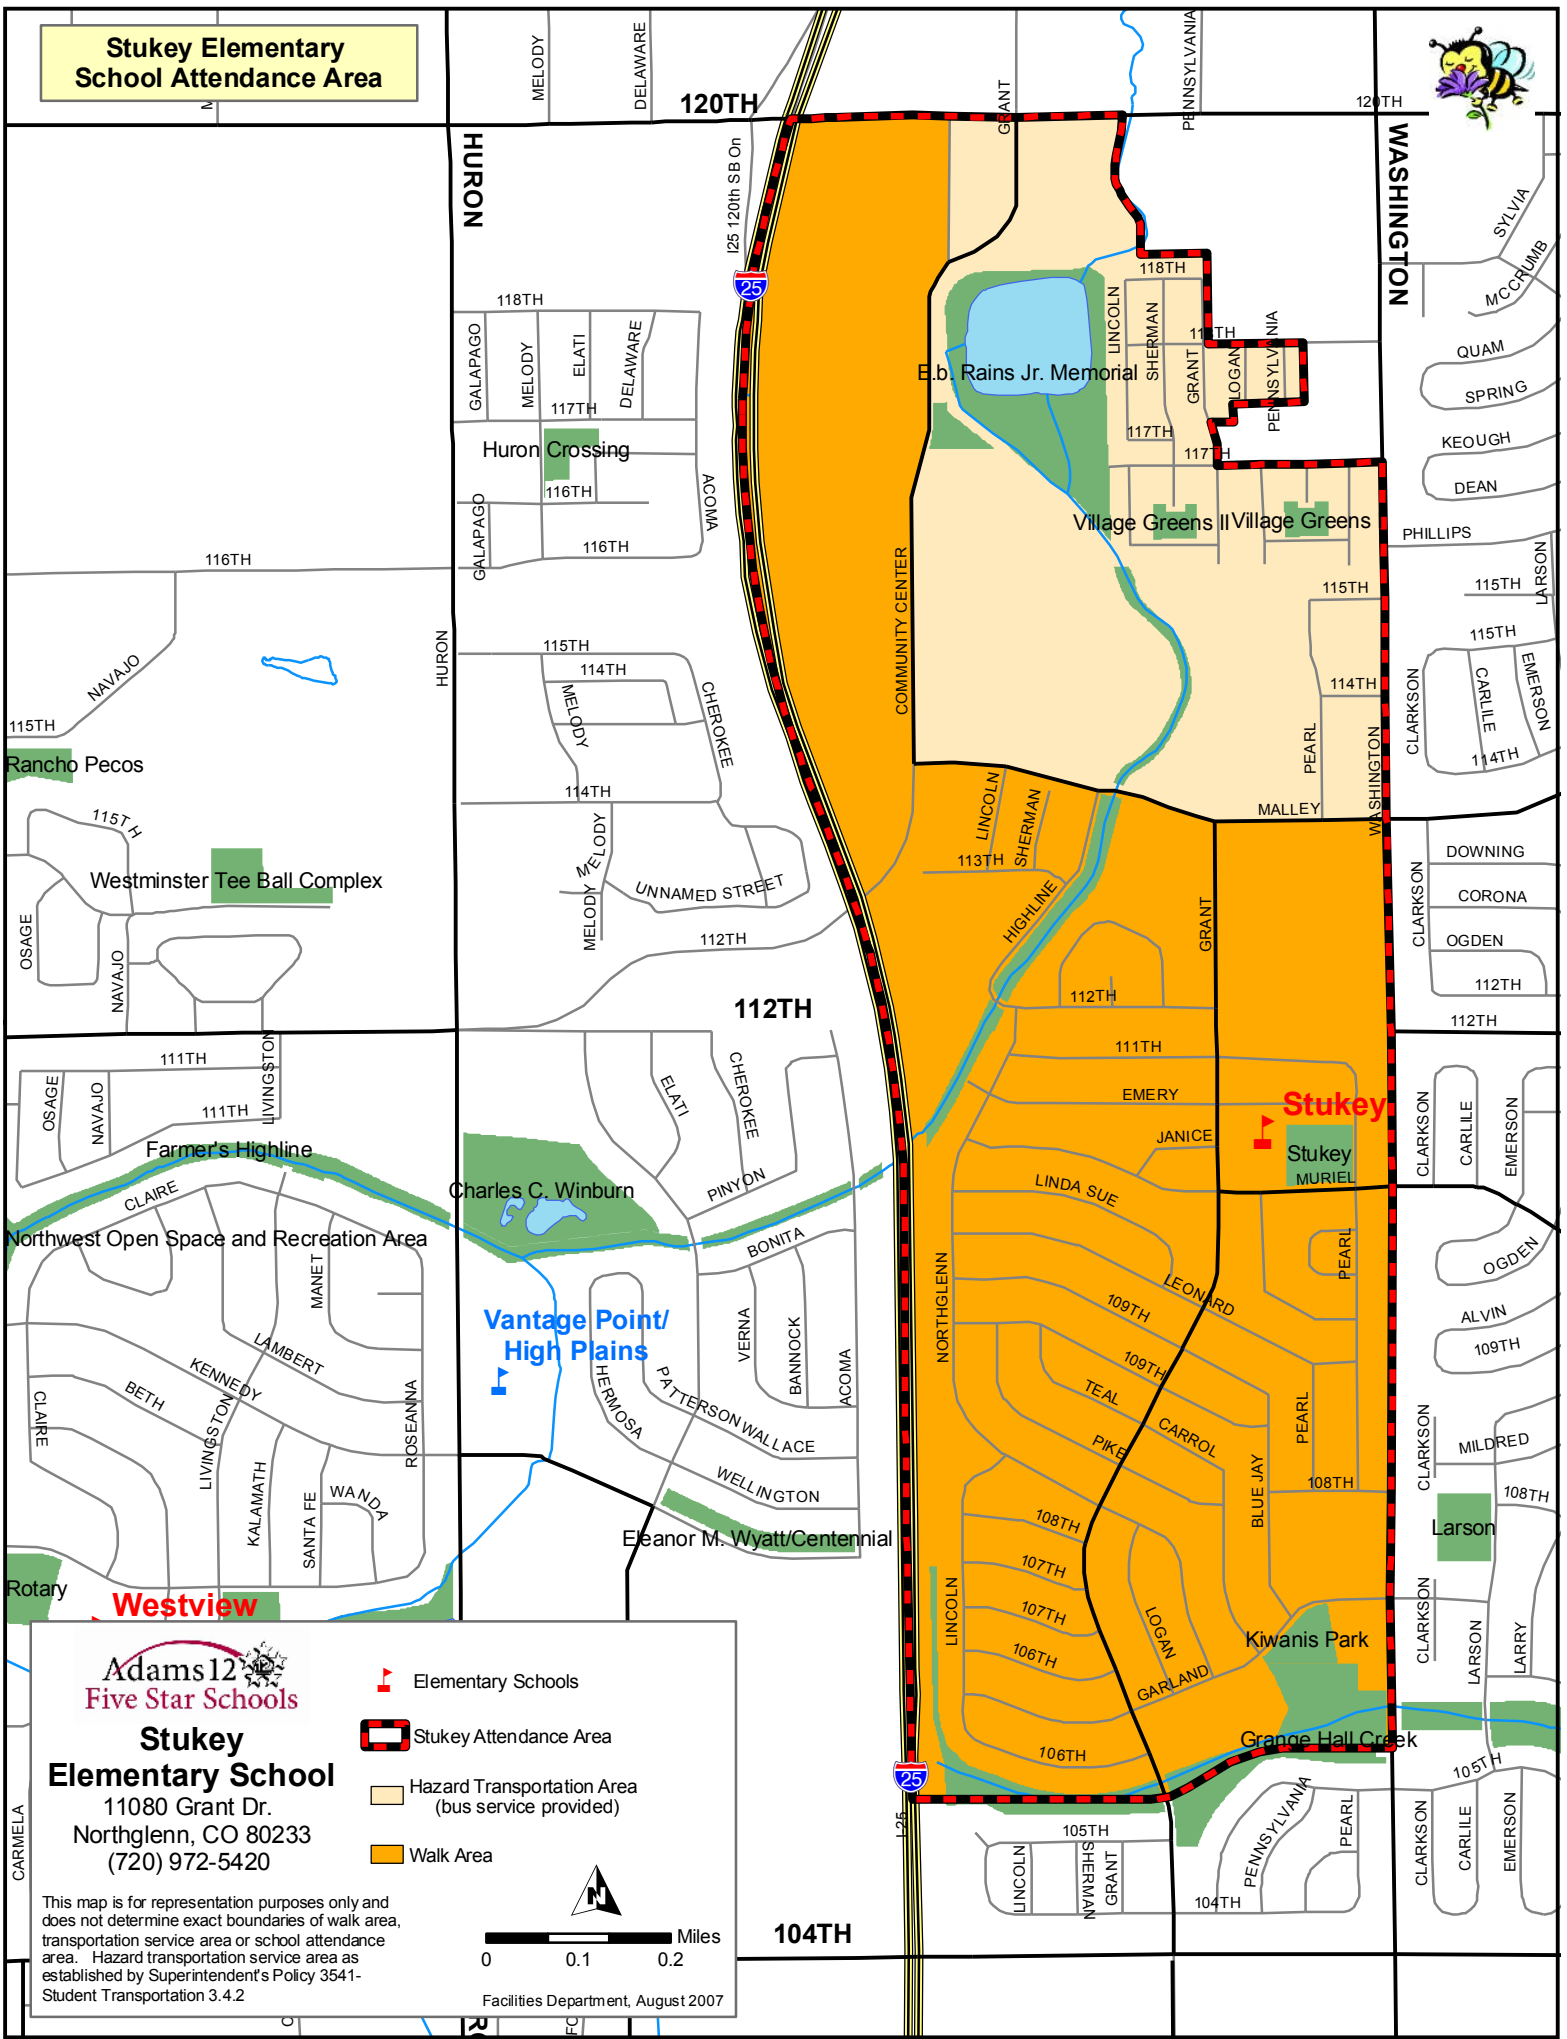

Stukey Elementary School Attendance Area

Adams 12
Five Star Schools
Stukey Elementary School
 11080 Grant Dr.
 Northglenn, CO 80233
 (720) 972-5420

- Elementary Schools
- Stukey Attendance Area
- Hazard Transportation Area (bus service provided)
- Walk Area

This map is for representation purposes only and does not determine exact boundaries of walk area, transportation service area or school attendance area. Hazard transportation service area as established by Superintendent's Policy 3541-Student Transportation 3.4.2