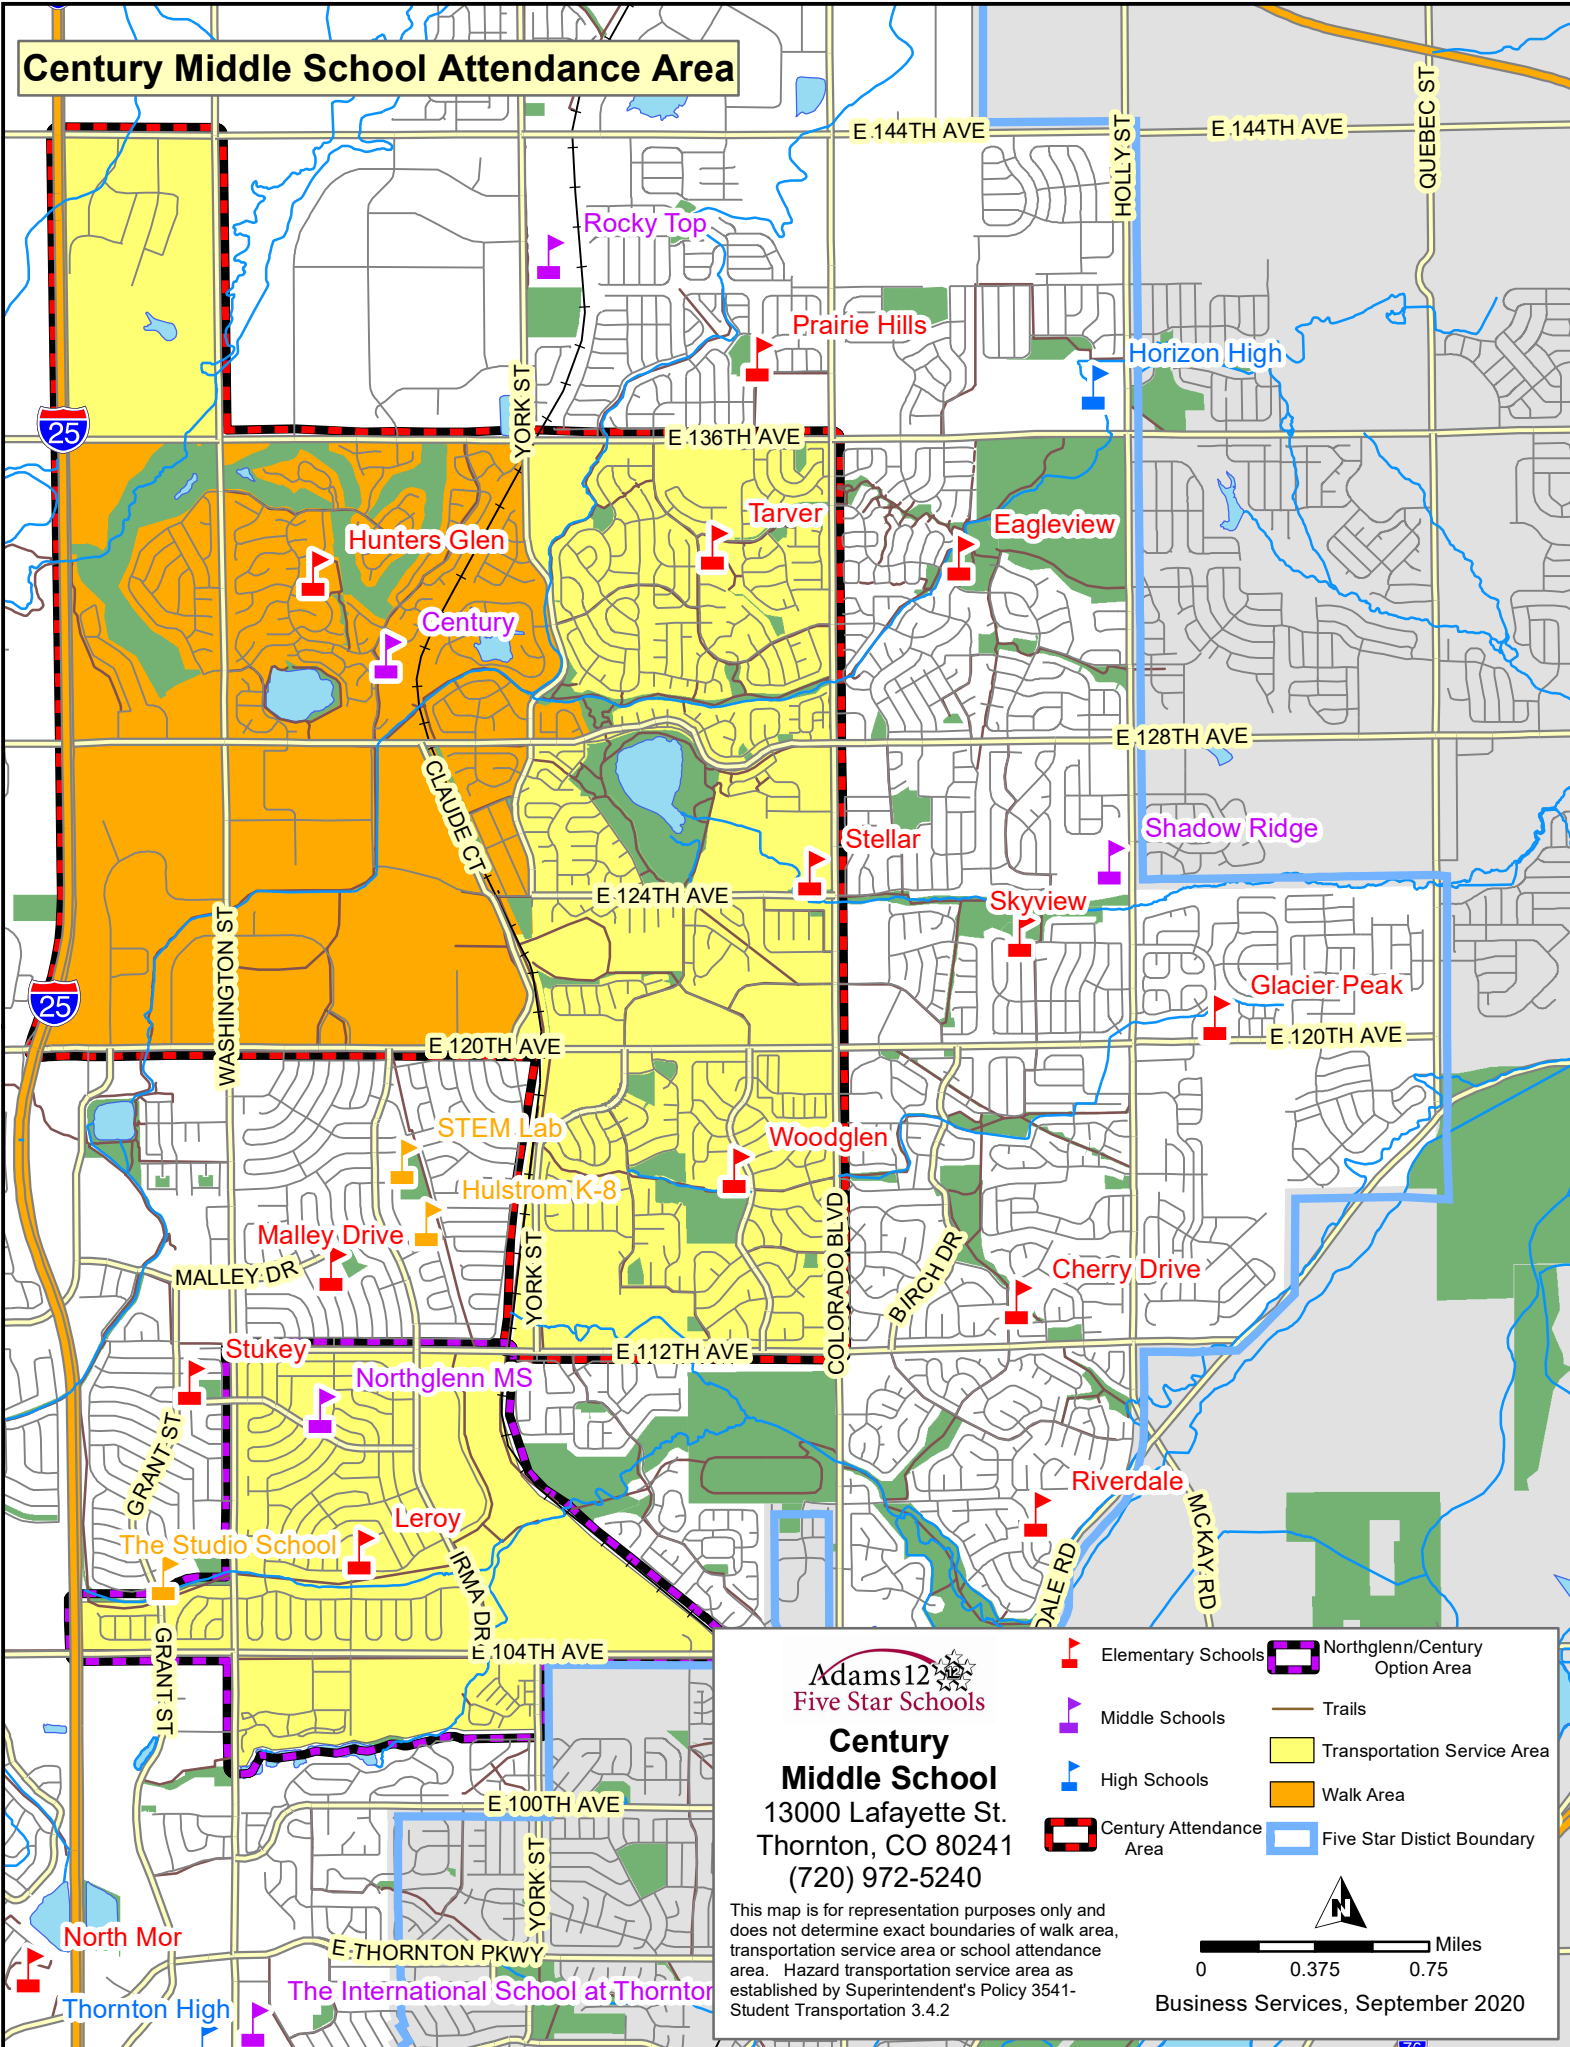

Century Middle School Attendance Area

Century Middle School
 13000 Lafayette St.
 Thornton, CO 80241
 (720) 972-5240

-  Elementary Schools
-  Middle Schools
-  High Schools
-  Century Attendance Area
-  Northglenn/Century Option Area
-  Transportation Service Area
-  Walk Area
-  Five Star District Boundary
-  Trails

This map is for representation purposes only and does not determine exact boundaries of walk area, transportation service area or school attendance area. Hazard transportation service area as established by Superintendent's Policy 3541-Student Transportation 3.4.2