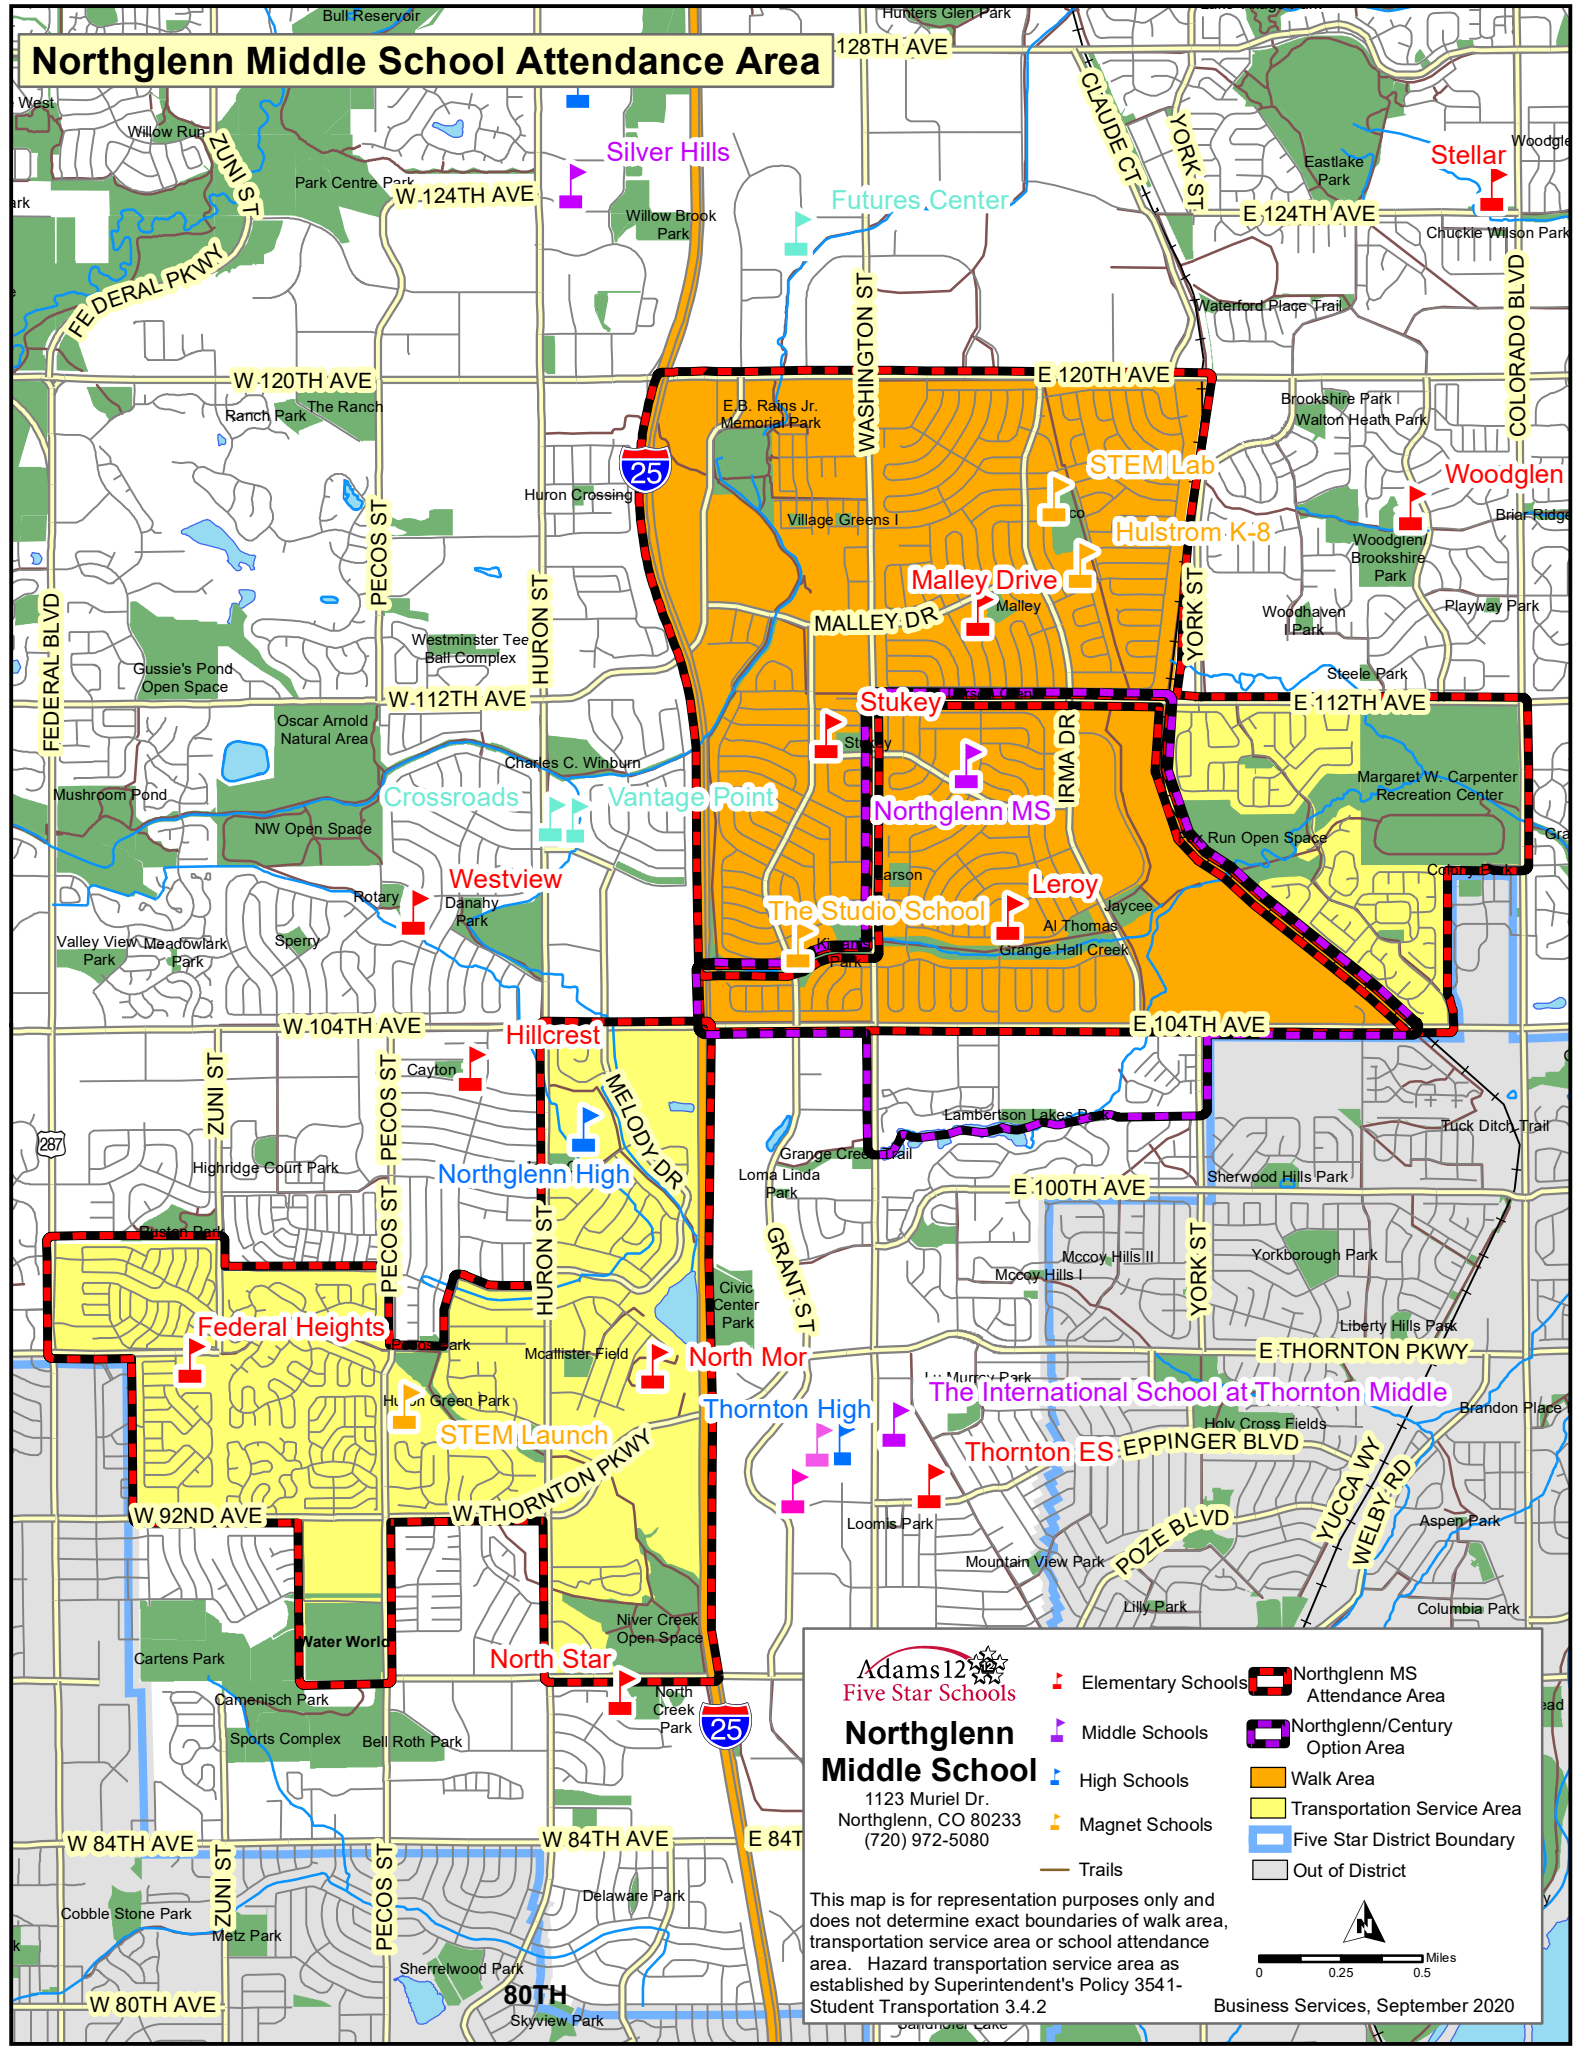

Northglenn Middle School Attendance Area

Adams 12 Five Star Schools

Northglenn Middle School
 1123 Muriel Dr.
 Northglenn, CO 80233
 (720) 972-5080

Elementary Schools	Northglenn MS Attendance Area
Middle Schools	Northglenn/Century Option Area
High Schools	Walk Area
Magnet Schools	Transportation Service Area
Trails	Five Star District Boundary
	Out of District

This map is for representation purposes only and does not determine exact boundaries of walk area, transportation service area or school attendance area. Hazard transportation service area as established by Superintendent's Policy 354.1-Student Transportation 3.4.2

0 0.25 0.5 Miles

Business Services, September 2020