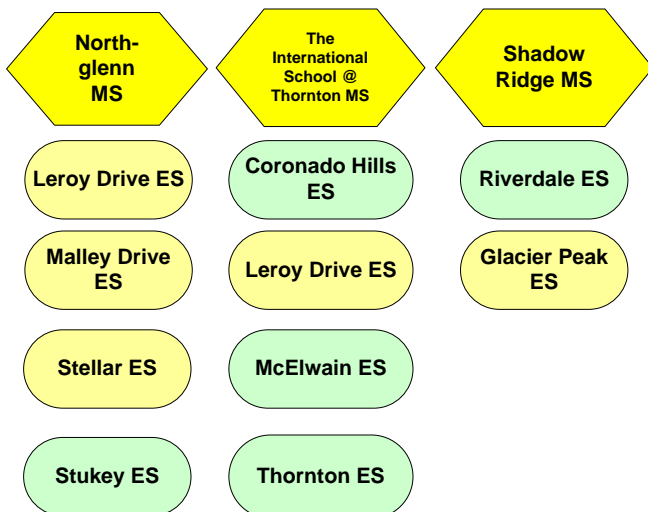

Adams 12 Five Star Schools – Feeder Chart

Legacy HS

Horizon HS

Northglenn HS

Thornton HS

Mountain Range HS

SCHOOLS SHOWN IN YELLOW (2 SHADES)

Schools shown IN YELLOW indicate the school feeds into more than one middle school or high school, called a "split feeder" system. Schools with a split feeder system are shown more than once in order to represent a complete feeder system.

To determine the specific feeder system for a specific address please reference the boundary locator at: http://www.adams12.org/boundary_locator

For questions about the Adams 12 boundaries and feeder system please contact us at 720-972-6185.