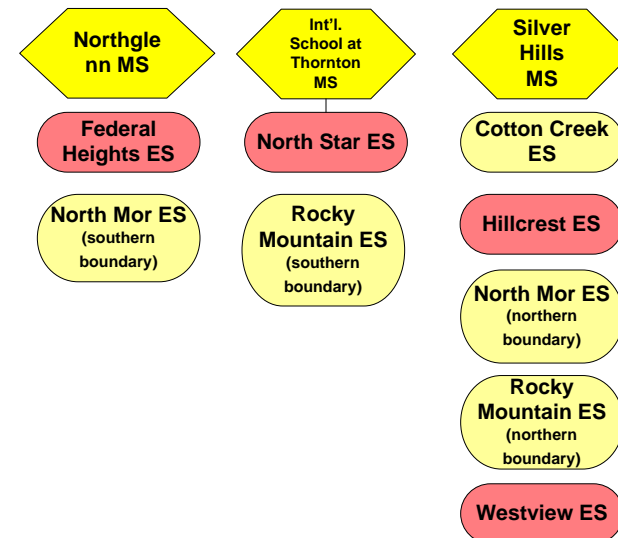

Adams 12 Five Star Schools – Feeder Chart

Legacy HS

Horizon HS

Northglenn HS

Thornton HS

Mountain Range HS

SCHOOLS SHOWN IN YELLOW (2 SHADES)

Schools shown IN YELLOW indicate the school feeds into more than one middle school or high school, called a "split feeder" system. Schools with a split feeder system are shown more than once in order to represent a complete feeder system.

To determine the specific feeder system for a specific address please reference the boundary locator at: http://www.adams12.org/boundary_locator

For questions about the Adams 12 boundaries and feeder system please contact us at 720-972-6185.