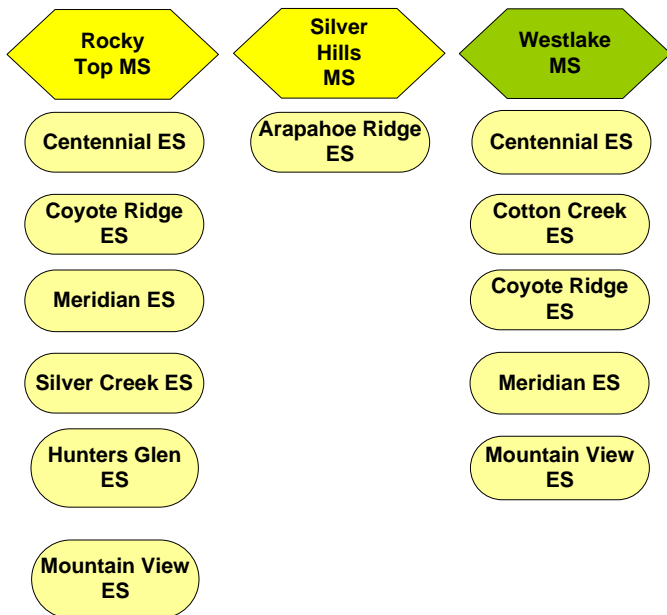

Adams 12 Five Star Schools – Feeder Chart

Legacy HS

Horizon HS

Northglenn HS

Thornton HS

Mountain Range HS

SCHOOLS SHOWN IN YELLOW (2 SHADES)

Schools shown IN YELLOW indicate the school feeds into more than one middle school or high school, called a "split feeder" system. Schools with a split feeder system are shown more than once in order to represent a complete feeder system.

To determine the specific feeder system for a specific address please reference the boundary locator at: http://www.adams12.org/boundary_locator

For questions about the Adams 12 boundaries and feeder system please contact us at 720-972-6185.