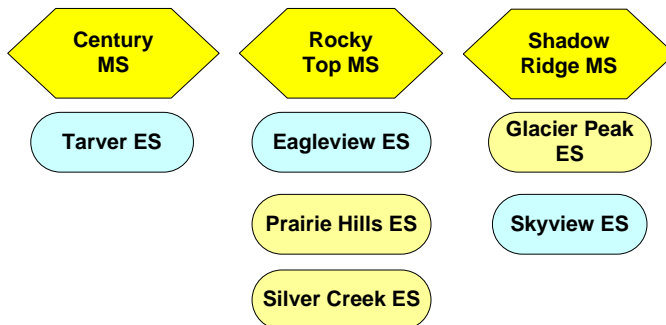

Adams 12 Five Star Schools – Feeder Chart

Legacy HS

Horizon HS

Northglenn HS

Thornton HS

Mountain Range HS

SCHOOLS SHOWN IN YELLOW (2 SHADES)

Schools shown IN YELLOW indicate the school feeds into more than one middle school or high school, called a "split feeder" system. Schools with a split feeder system are shown more than once in order to represent a complete feeder system.

To determine the specific feeder system for a specific address please reference the boundary locator at: http://www.adams12.org/boundary_locator

For questions about the Adams 12 boundaries and feeder system please contact us at 720-972-6185.