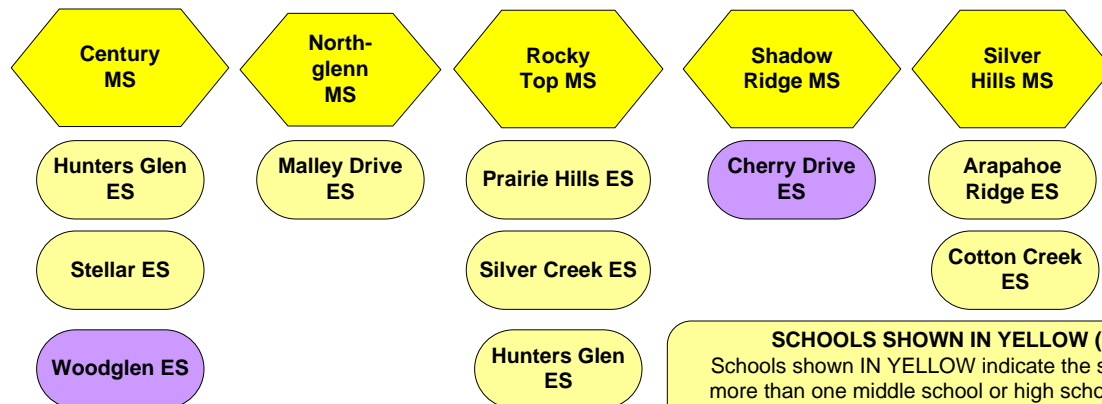

Adams 12 Five Star Schools – Feeder Chart

Legacy HS

Horizon HS

Northglenn HS

Thornton HS

Mountain Range HS

SCHOOLS SHOWN IN YELLOW (2 SHADES)

Schools shown IN YELLOW indicate the school feeds into more than one middle school or high school, called a "split feeder" system. Schools with a split feeder system are shown more than once in order to represent a complete feeder system.

To determine the specific feeder system for a specific address please reference the boundary locator at: http://www.adams12.org/boundary_locator

For questions about the Adams 12 boundaries and feeder system please contact us at 720-972-6185.