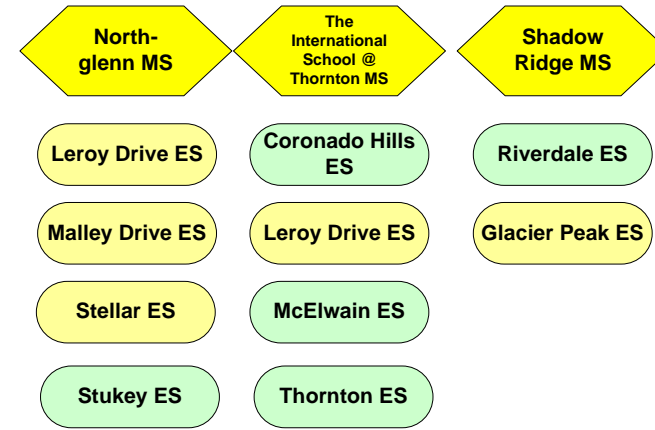

Adams 12 Five Star Schools – Feeder System Chart

Horizon HS

Northglenn HS

Thornton HS

Legacy HS

Mountain Range HS

SCHOOLS SHOWN IN YELLOW (2 SHADES)

Schools shown IN YELLOW indicate the school feeds into more than one middle school or high school, called a "split feeder" system. Schools with a split feeder system are shown more than once in order to represent a complete feeder system.