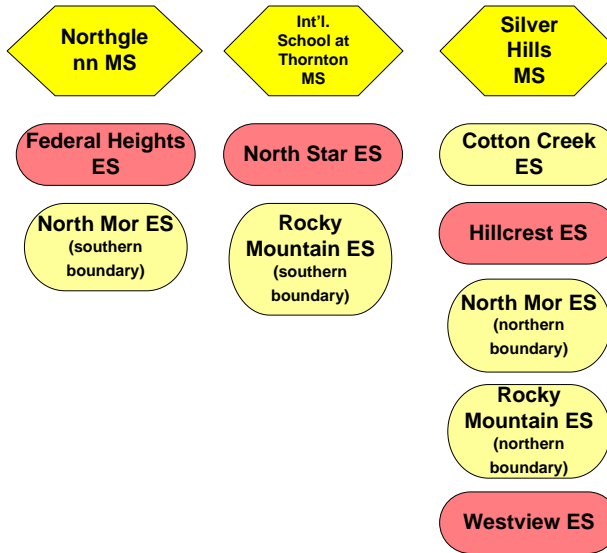

Adams 12 Five Star Schools – Feeder System Chart

Horizon HS

Northglenn HS

Thornton HS

Legacy HS

Mountain Range HS

SCHOOLS SHOWN IN YELLOW (2 SHADES)

Schools shown IN YELLOW indicate the school feeds into more than one middle school or high school, called a "split feeder" system. Schools with a split feeder system are shown more than once in order to represent a complete feeder system.