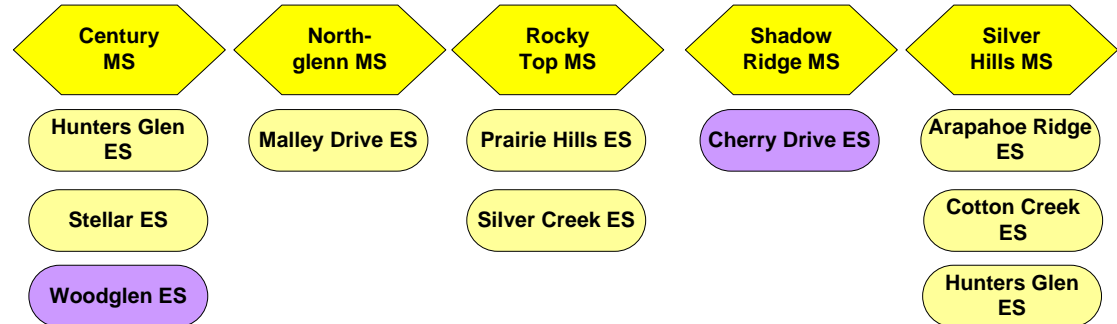

Adams 12 Five Star Schools – Feeder System Chart

Horizon HS

Northglenn HS

Thornton HS

Legacy HS

Mountain Range HS

SCHOOLS SHOWN IN YELLOW (2 SHADES)

Schools shown IN YELLOW indicate the school feeds into more than one middle school or high school, called a "split feeder" system. Schools with a split feeder system are shown more than once in order to represent a complete feeder system.