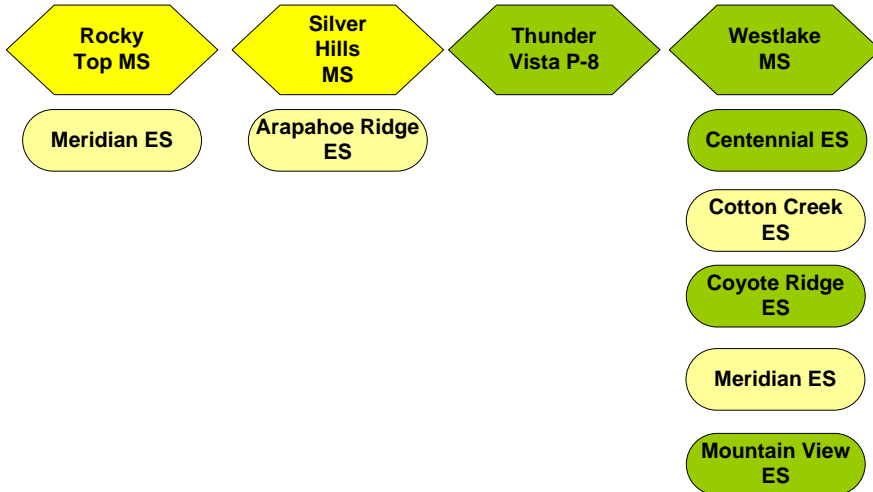

Adams 12 Five Star Schools – Feeder System Chart

Horizon HS

Northglenn HS

Thornton HS

Legacy HS

Mountain Range HS

SCHOOLS SHOWN IN YELLOW (2 SHADES)

Schools shown IN YELLOW indicate the school feeds into more than one middle school or high school, called a "split feeder" system. Schools with a split feeder system are shown more than once in order to represent a complete feeder system.