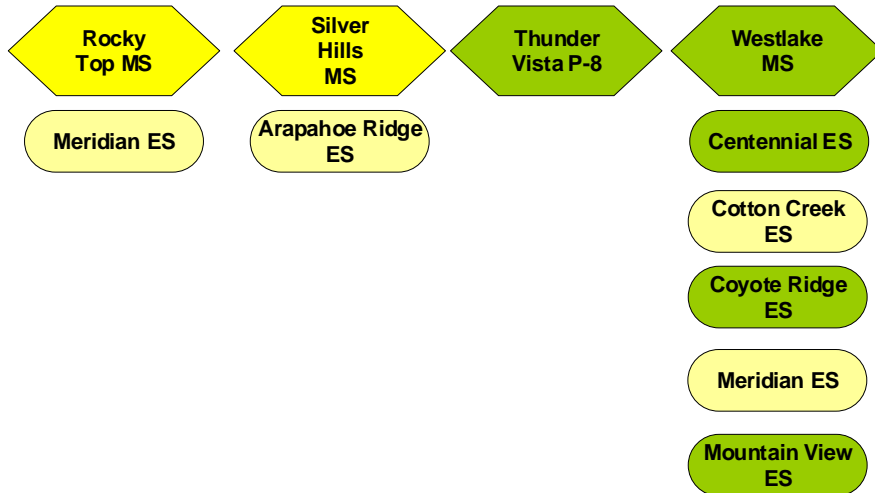

Adams 12 Five Star Schools – Feeder System Chart

Horizon HS

Northglenn HS

Thornton HS

Legacy HS

Mountain Range HS

SCHOOLS SHOWN IN YELLOW (2 SHADES)

Schools shown IN YELLOW indicate the school feeds into more than one middle school or high school, called a "split feeder" system. Schools with a split feeder system are shown more than once in order to represent a complete feeder system.