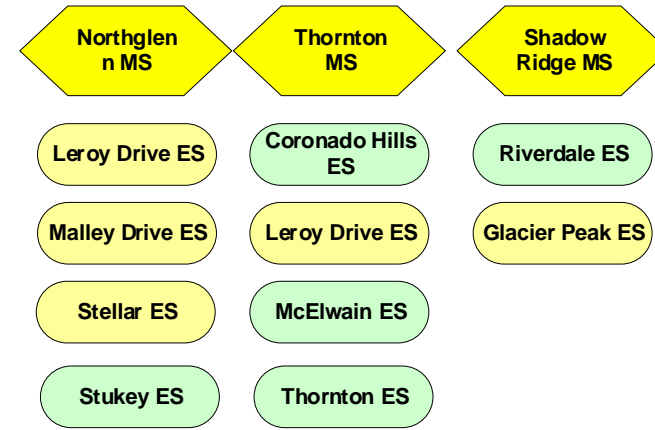

Adams 12 Five Star Schools – Feeder System Chart

Horizon HS

Northglenn HS

Thornton HS

Legacy HS

Mountain Range HS

SCHOOLS SHOWN IN YELLOW (2 SHADES)

Schools shown IN YELLOW indicate the school feeds into more than one middle school or high school, called a "split feeder" system. Schools with a split feeder system are shown more than once in order to represent a complete feeder system.