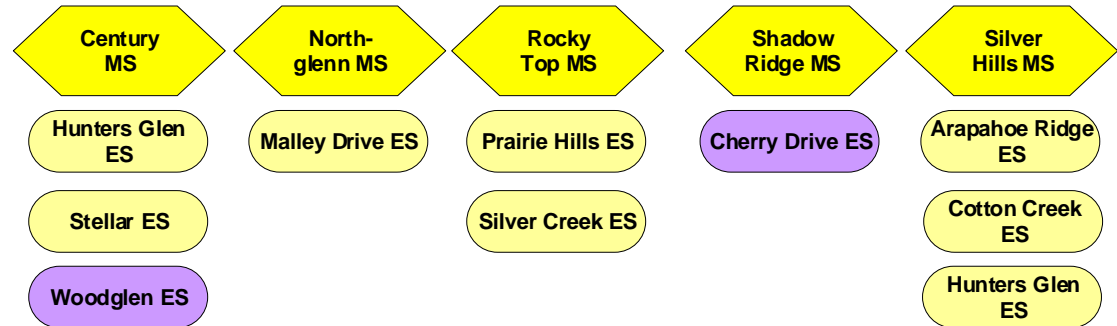

Adams 12 Five Star Schools – Feeder System Chart

Horizon HS

Northglenn HS

Thornton HS

Legacy HS

Mountain Range HS

SCHOOLS SHOWN IN YELLOW (2 SHADES)

Schools shown IN YELLOW indicate the school feeds into more than one middle school or high school, called a "split feeder" system. Schools with a split feeder system are shown more than once in order to represent a complete feeder system.