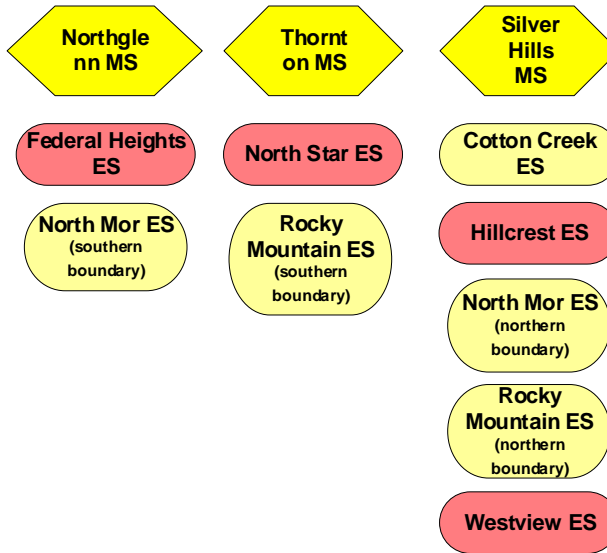

Adams 12 Five Star Schools – Feeder System Chart

Horizon HS

Northglenn HS

Thornton HS

Legacy HS

Mountain Range HS

SCHOOLS SHOWN IN YELLOW (2 SHADES)

Schools shown IN YELLOW indicate the school feeds into more than one middle school or high school, called a "split feeder" system. Schools with a split feeder system are shown more than once in order to represent a complete feeder system.