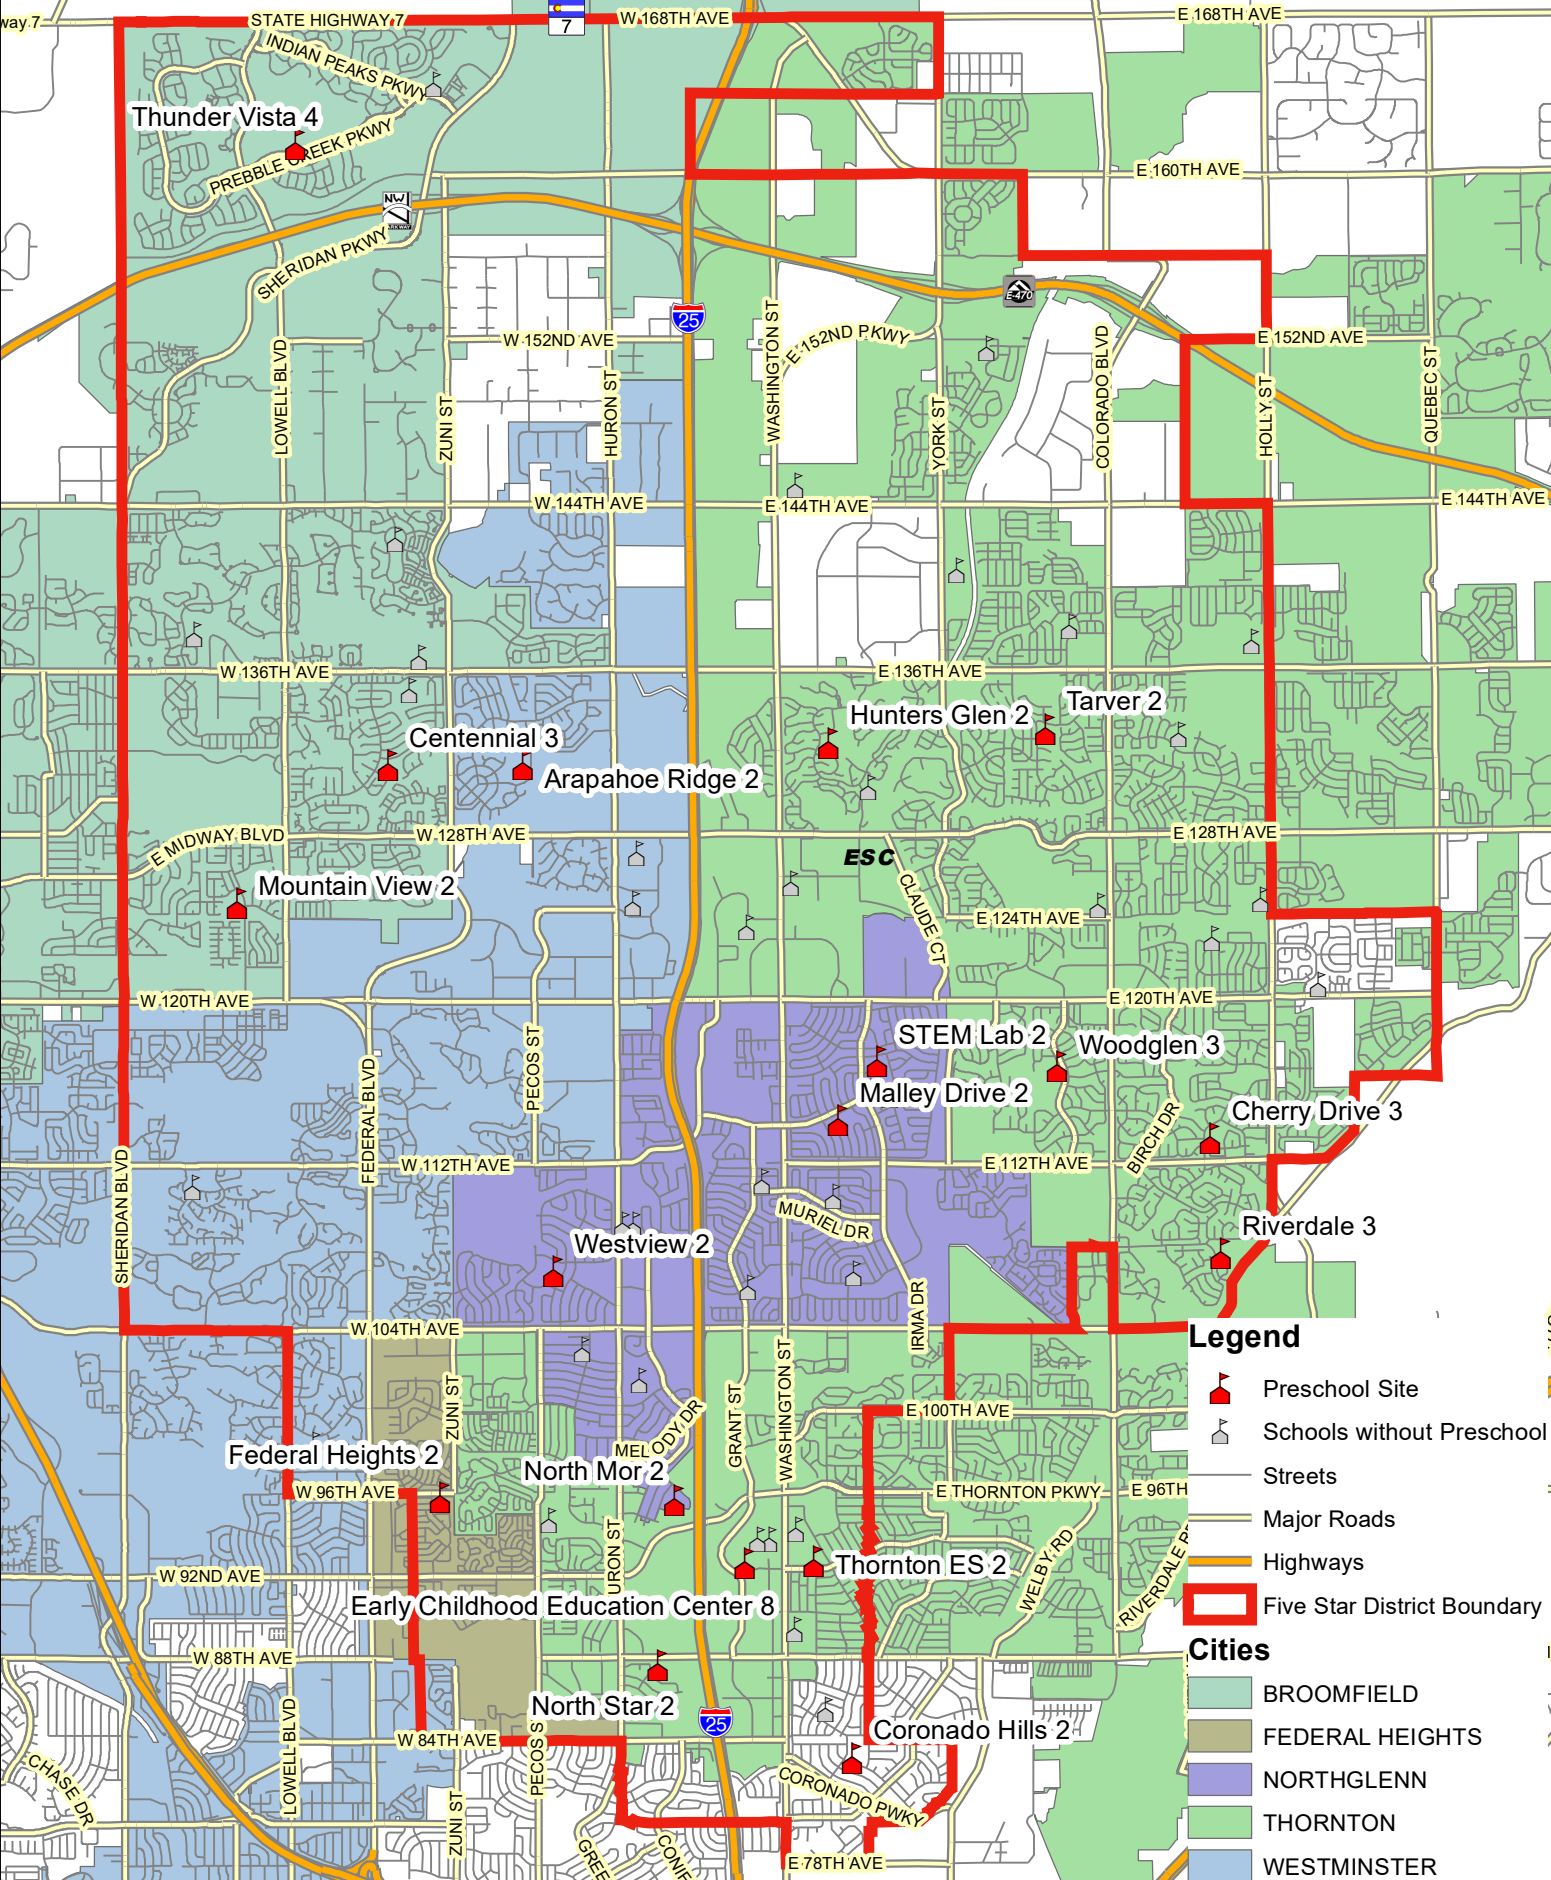

Preschool Locations 2020-21 School Year

Legend

- Preschool Site
- Schools without Preschool
- Streets
- Major Roads
- Highways
- Five Star District Boundary

Cities

- BROOMFIELD
- FEDERAL HEIGHTS
- NORTHGLENN
- THORNTON
- WESTMINSTER

Thunder Vista 4

Centennial 3

Mountain View 2

Federal Heights 2

Early Childhood Education Center 8

North Star 2

Westview 2

North Mor 2

Arapahoe Ridge 2

Hunters Glen 2

Malley Drive 2

Thornton ES 2

Coronado Hills 2

Tarver 2

STEM Lab 2

Woodglen 3

ESC

Cherry Drive 3

Riverdale 3

Legend

Cities