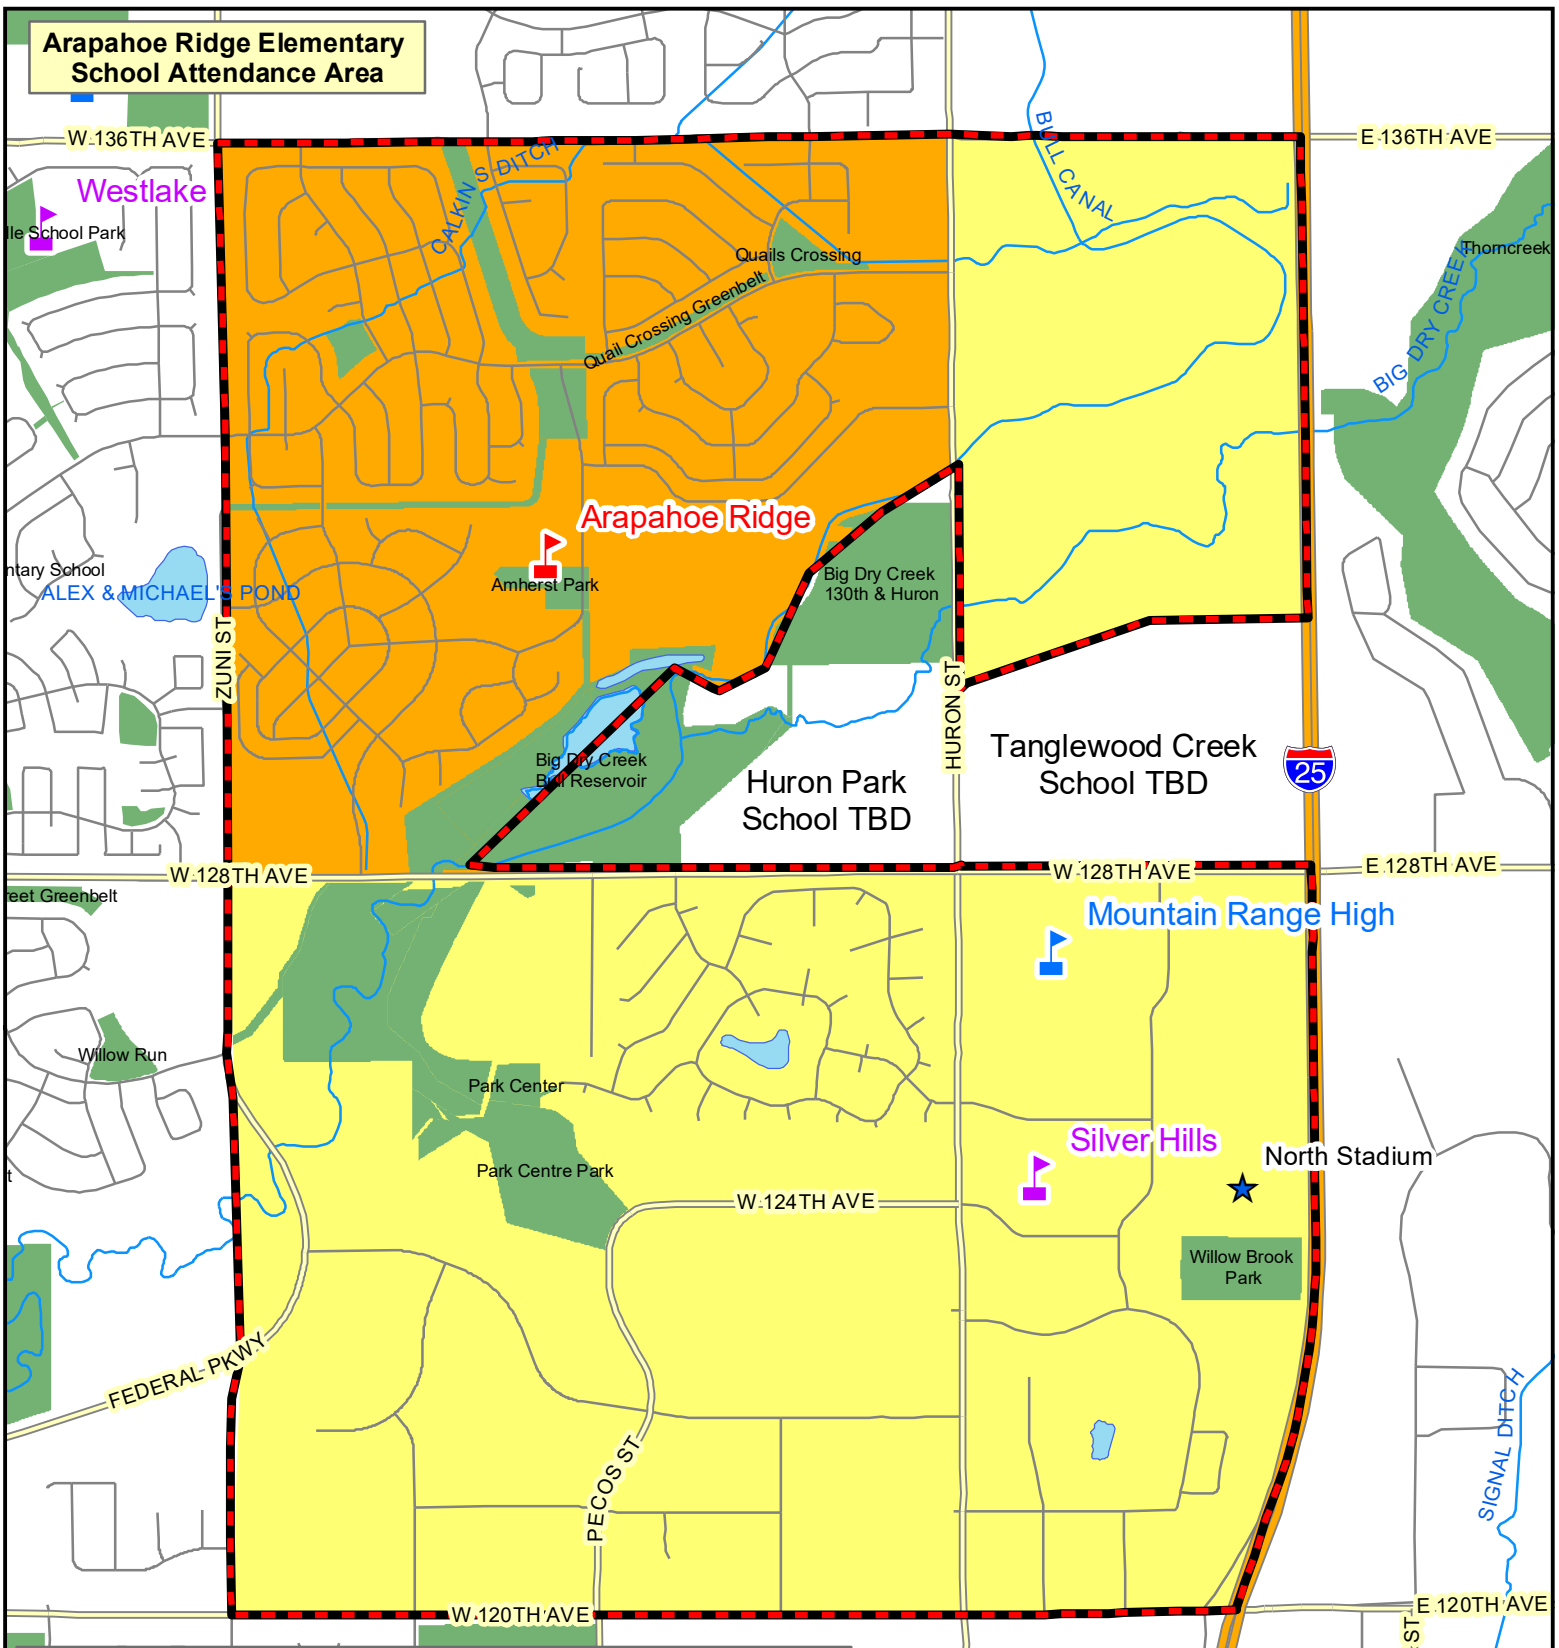

Arapahoe Ridge Elementary School Attendance Area

Adams 12
Five Star Schools
Arapahoe Ridge Elementary School
 13095 Pecos St.
 Westminster, CO 80234
 (720) 972-5740

- Elementary Schools
- Middle Schools
- High Schools
- Trails
- Arapahoe Ridge Attendance Area
- Transportation Service Area
- Walk Area
- Five Star District Boundary

This map is for representation purposes only and does not determine exact boundaries of walk area, transportation service area or school attendance area. Hazard transportation service area as established by Superintendent's Policy 3541-Student Transportation 3.4.2

WEBSTER LAKE
 E. Rains Jr. Memorial

Village Green