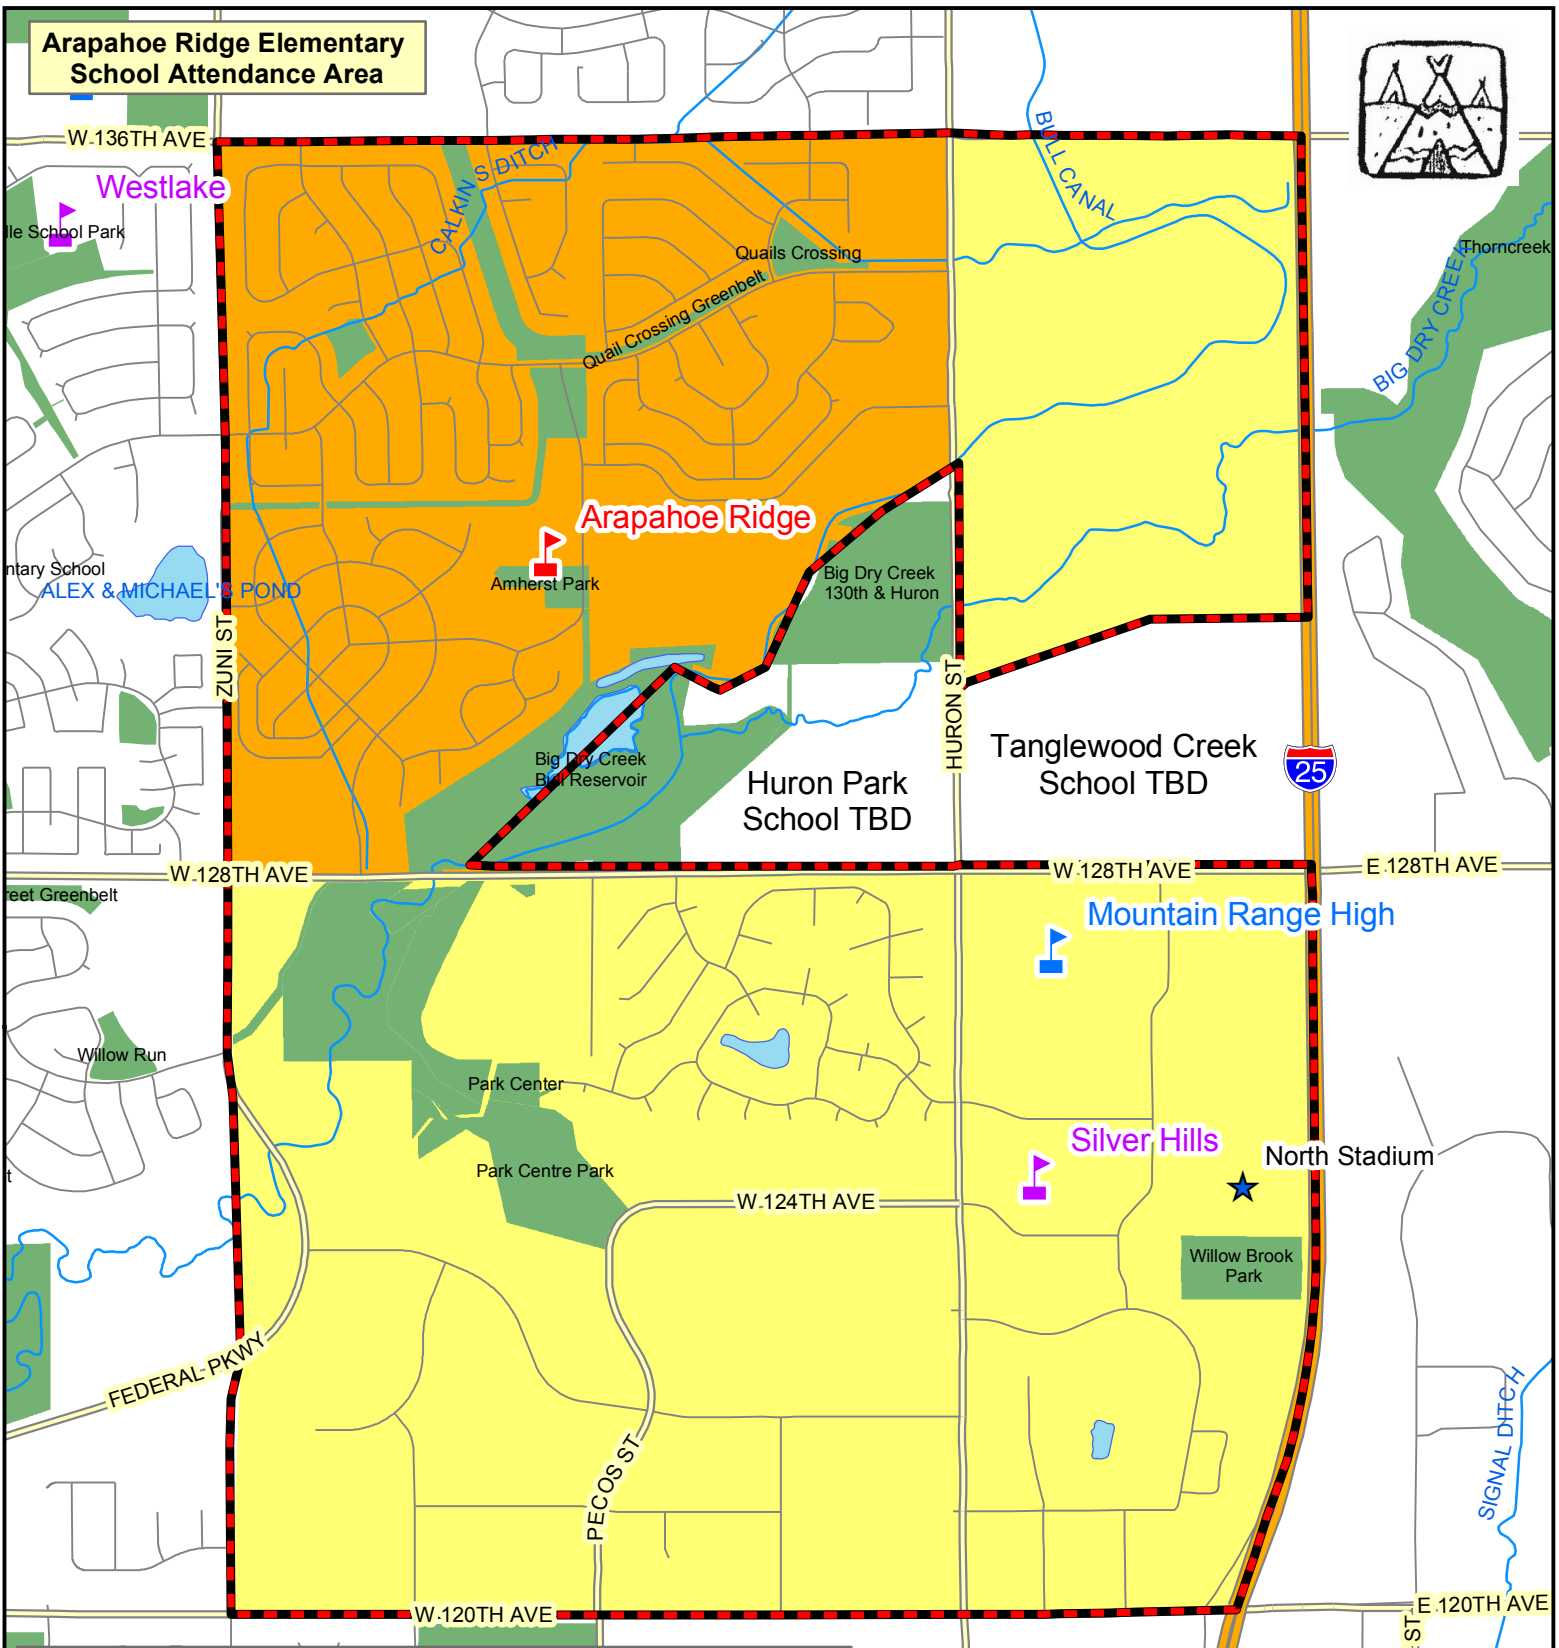

Arapahoe Ridge Elementary School Attendance Area

Adams 12
Five Star Schools
Arapahoe Ridge Elementary School
 13095 Pecos St.
 Westminster, CO 80234
 (720) 972-5740

- Elementary Schools
- Middle Schools
- High Schools
- Trails
- Arapahoe Ridge Attendance Area
- Transportation Service Area
- Walk Area
- Five Star District Boundary

This map is for representation purposes only and does not determine exact boundaries of walk area, transportation service area or school attendance area. Hazard transportation service area as established by Superintendent's Policy 3541-Student Transportation 3.4.2

ND