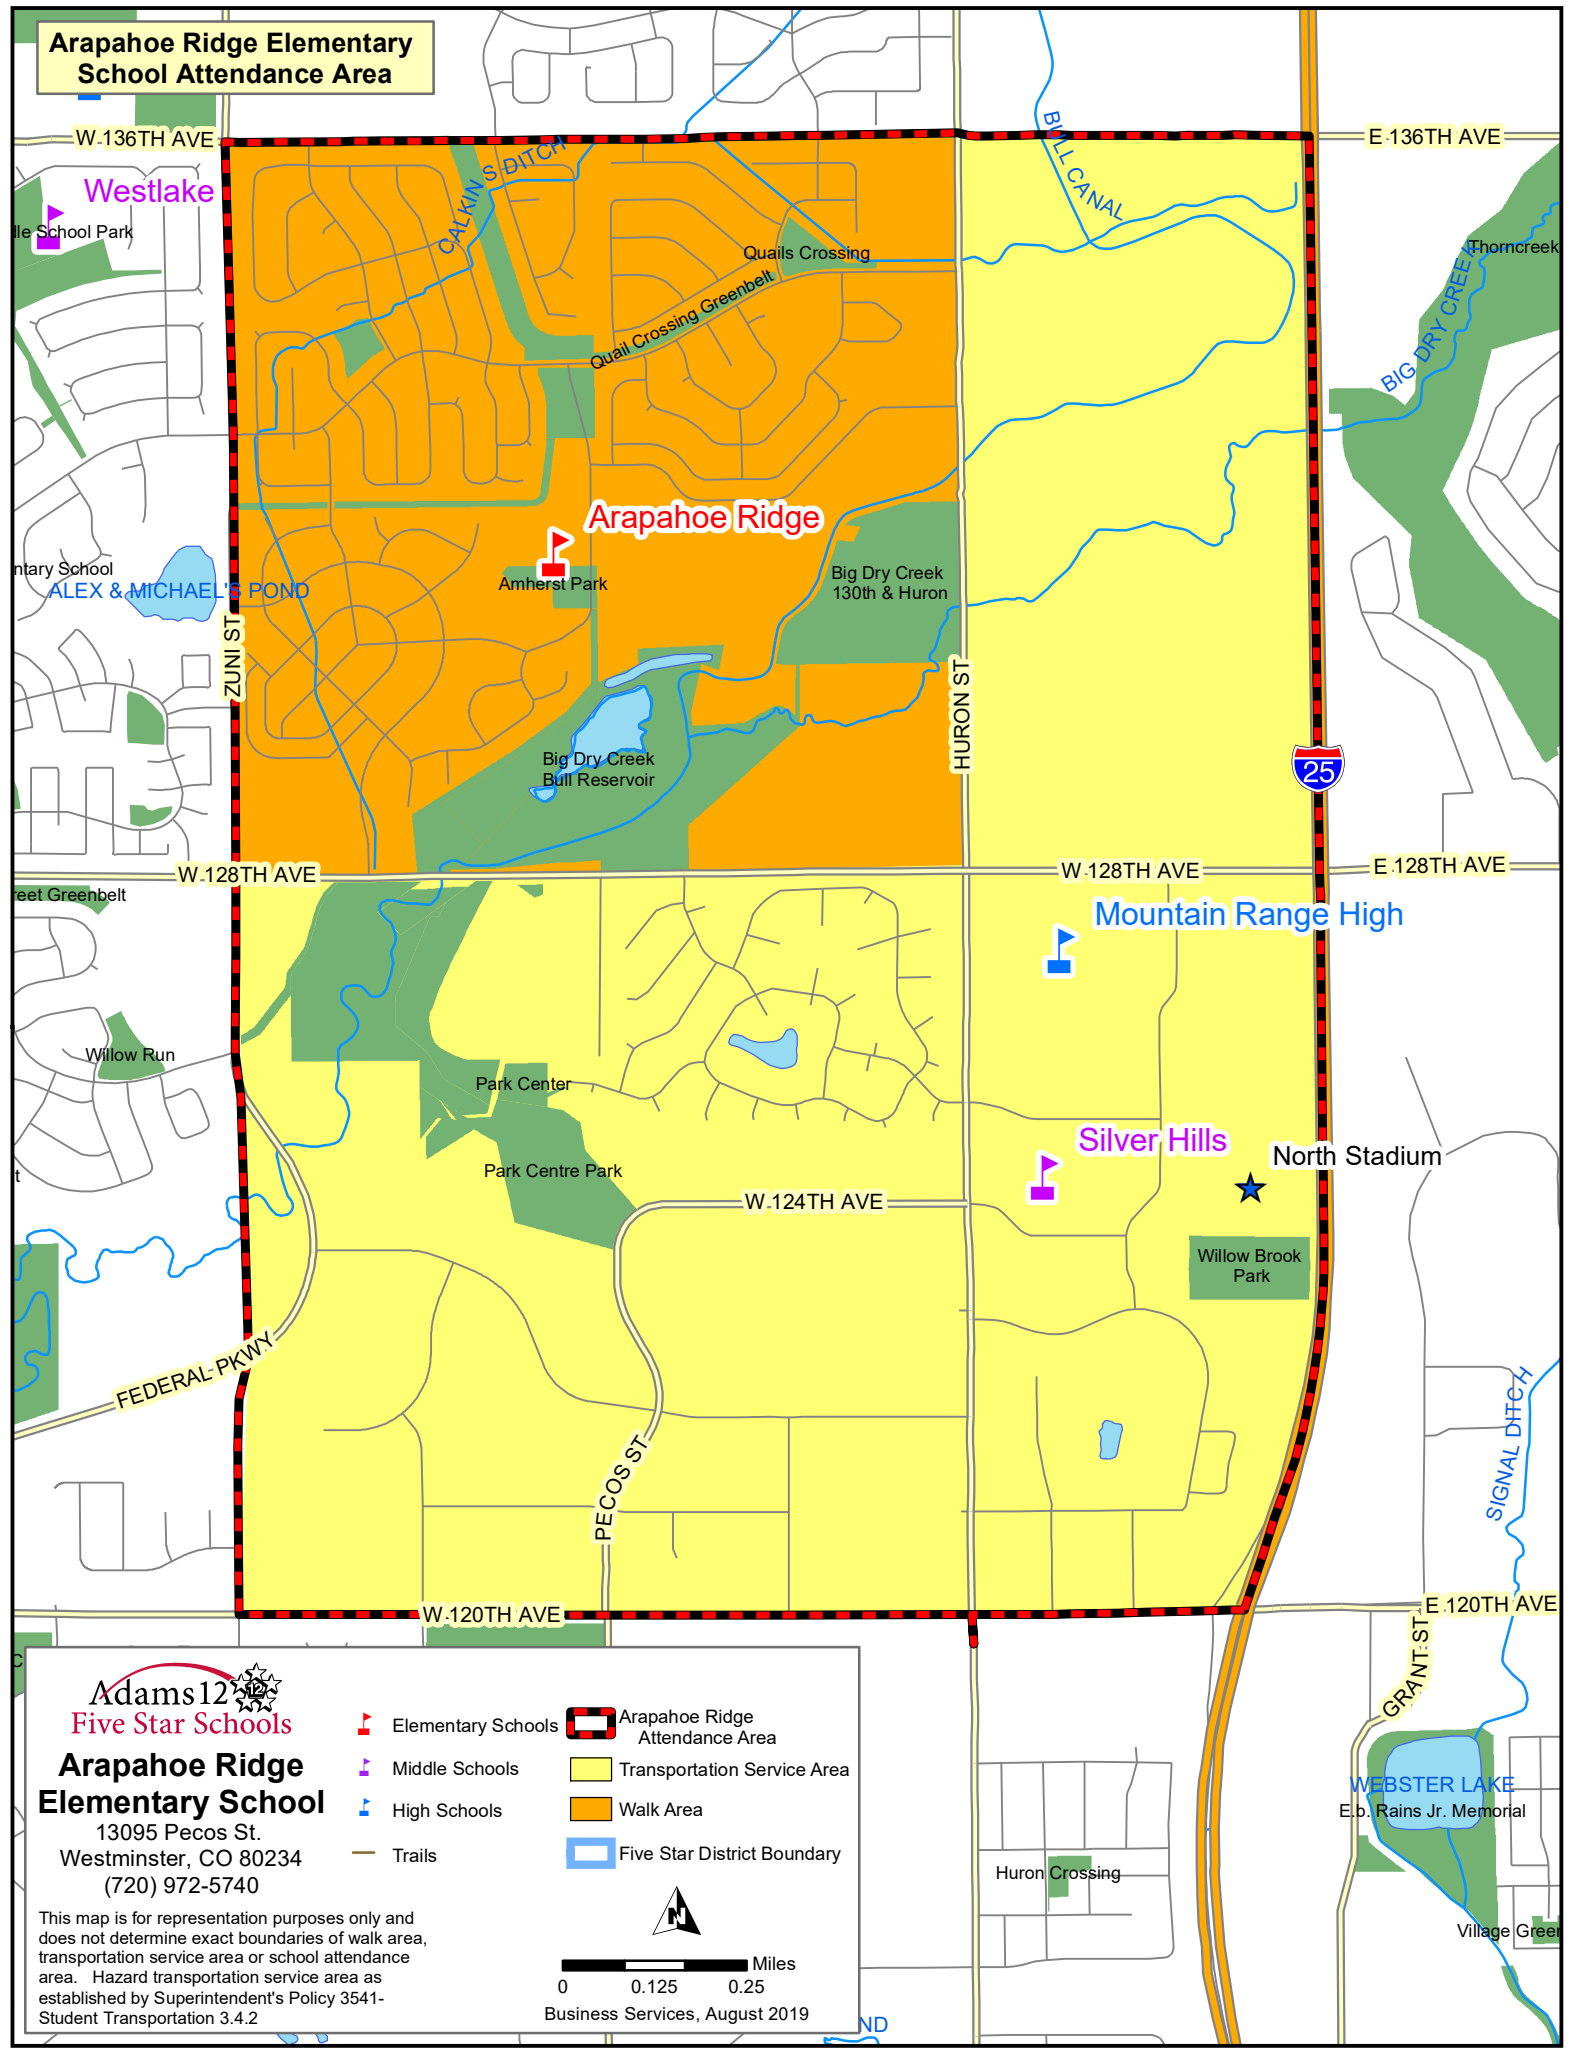

Arapahoe Ridge Elementary School Attendance Area

Adams 12
Five Star Schools
Arapahoe Ridge Elementary School
 13095 Pecos St.
 Westminster, CO 80234
 (720) 972-5740

-  Elementary Schools
-  Middle Schools
-  High Schools
-  Trails
-  Arapahoe Ridge Attendance Area
-  Transportation Service Area
-  Walk Area
-  Five Star District Boundary

This map is for representation purposes only and does not determine exact boundaries of walk area, transportation service area or school attendance area. Hazard transportation service area as established by Superintendent's Policy 3541-Student Transportation 3.4.2