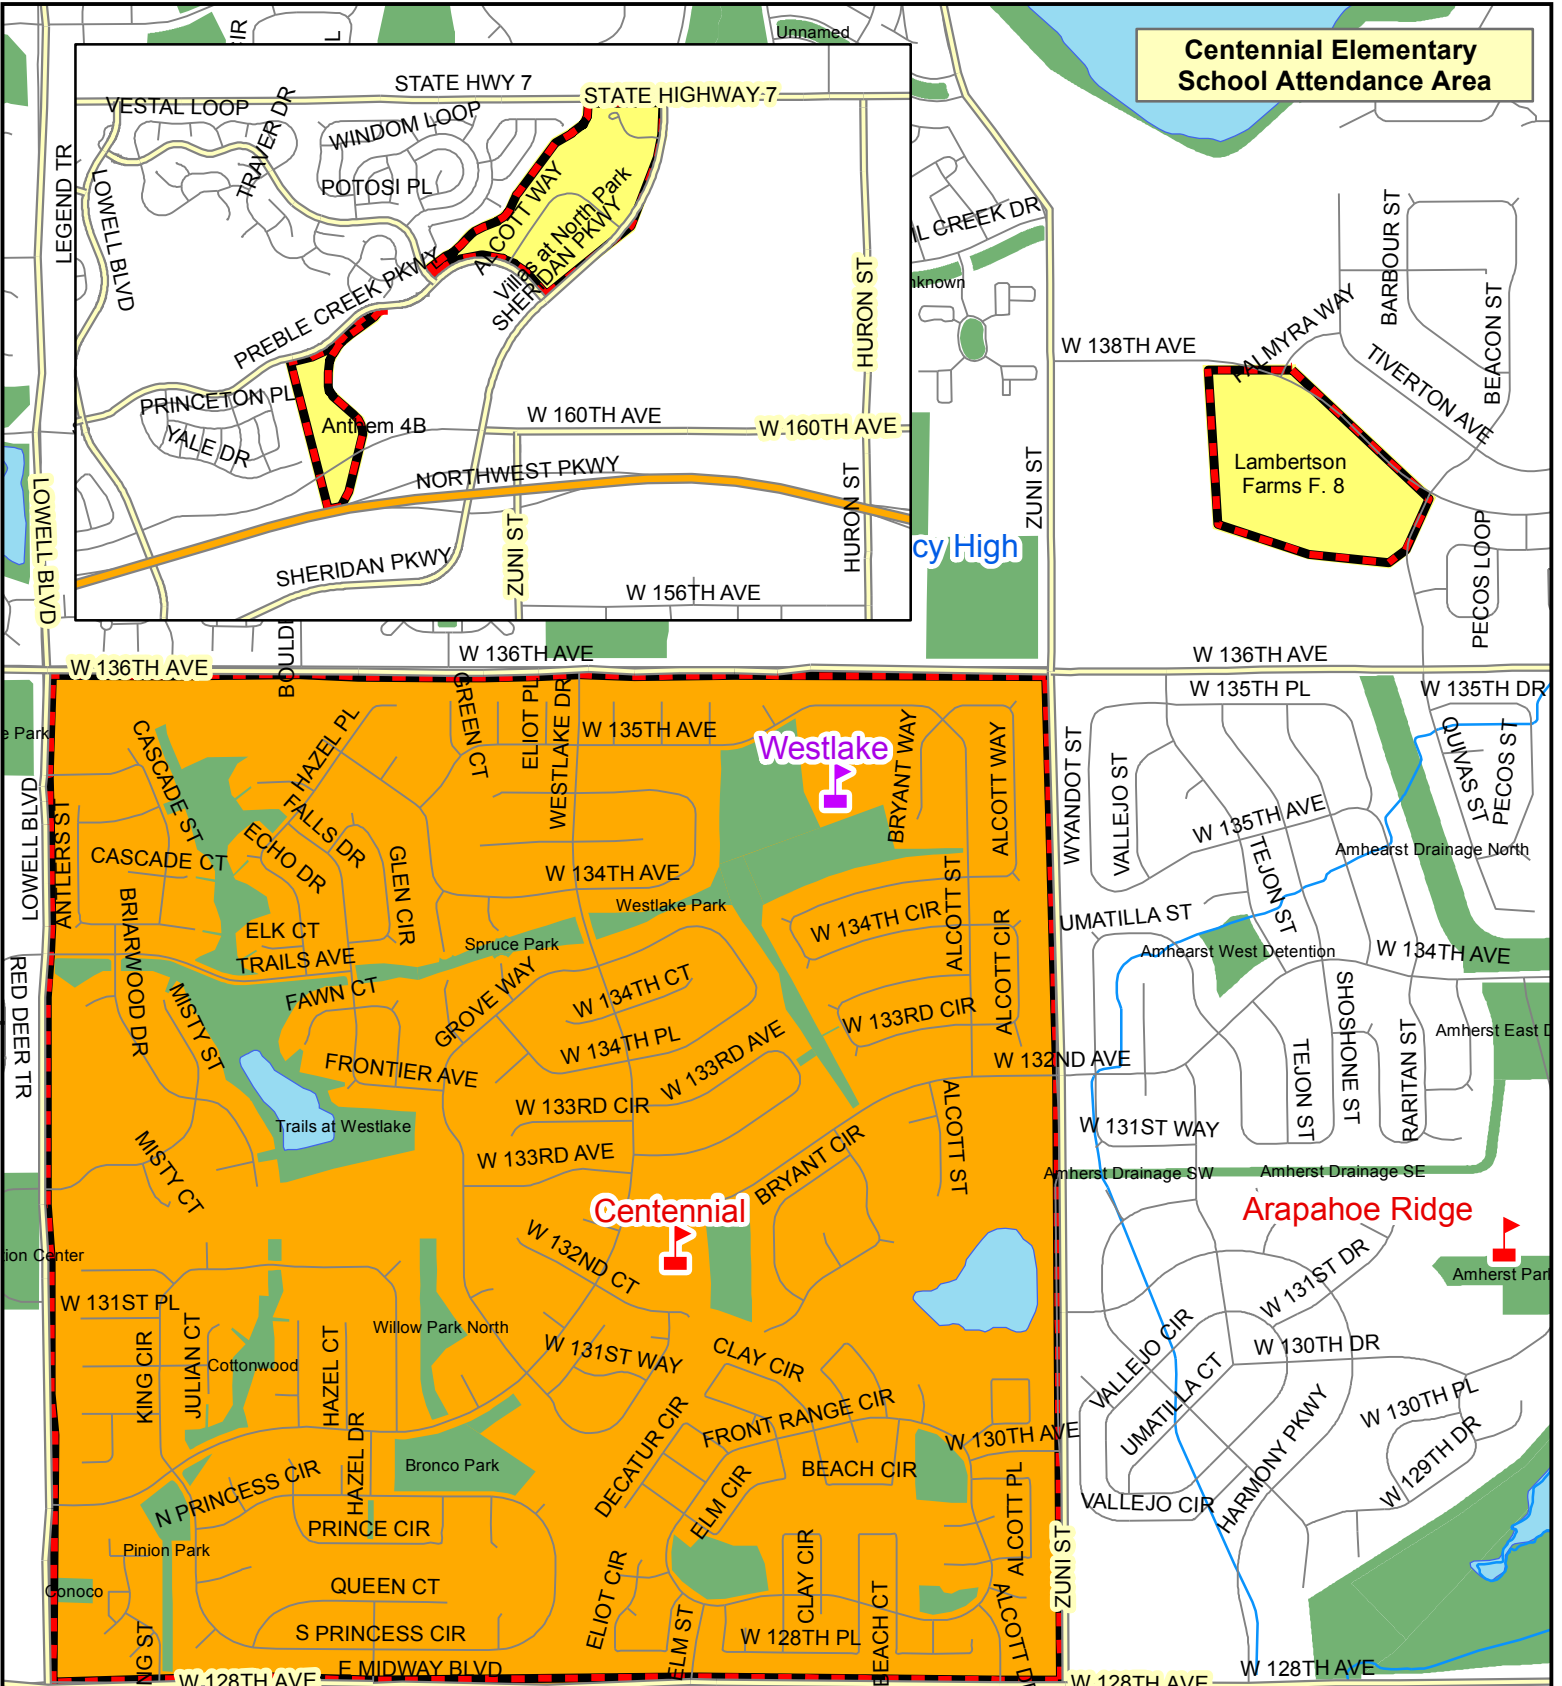

Centennial Elementary School Attendance Area

Adams 12 Five Star Schools
Centennial Elementary School
 13200 Westlake Dr.
 Broomfield, CO 80020
 (720) 972-5280

- Elementary Schools
- Middle Schools
- High Schools
- Trails
- Centennial Attendance Area
- Transportation Area
- Walk Area
- Five Star District Boundary

This map is for representation purposes only and does not determine exact boundaries of walk area, transportation service area or school attendance area. Hazard transportation service area as established by Superintendent's Policy 3541-Student Transportation 3.4.2