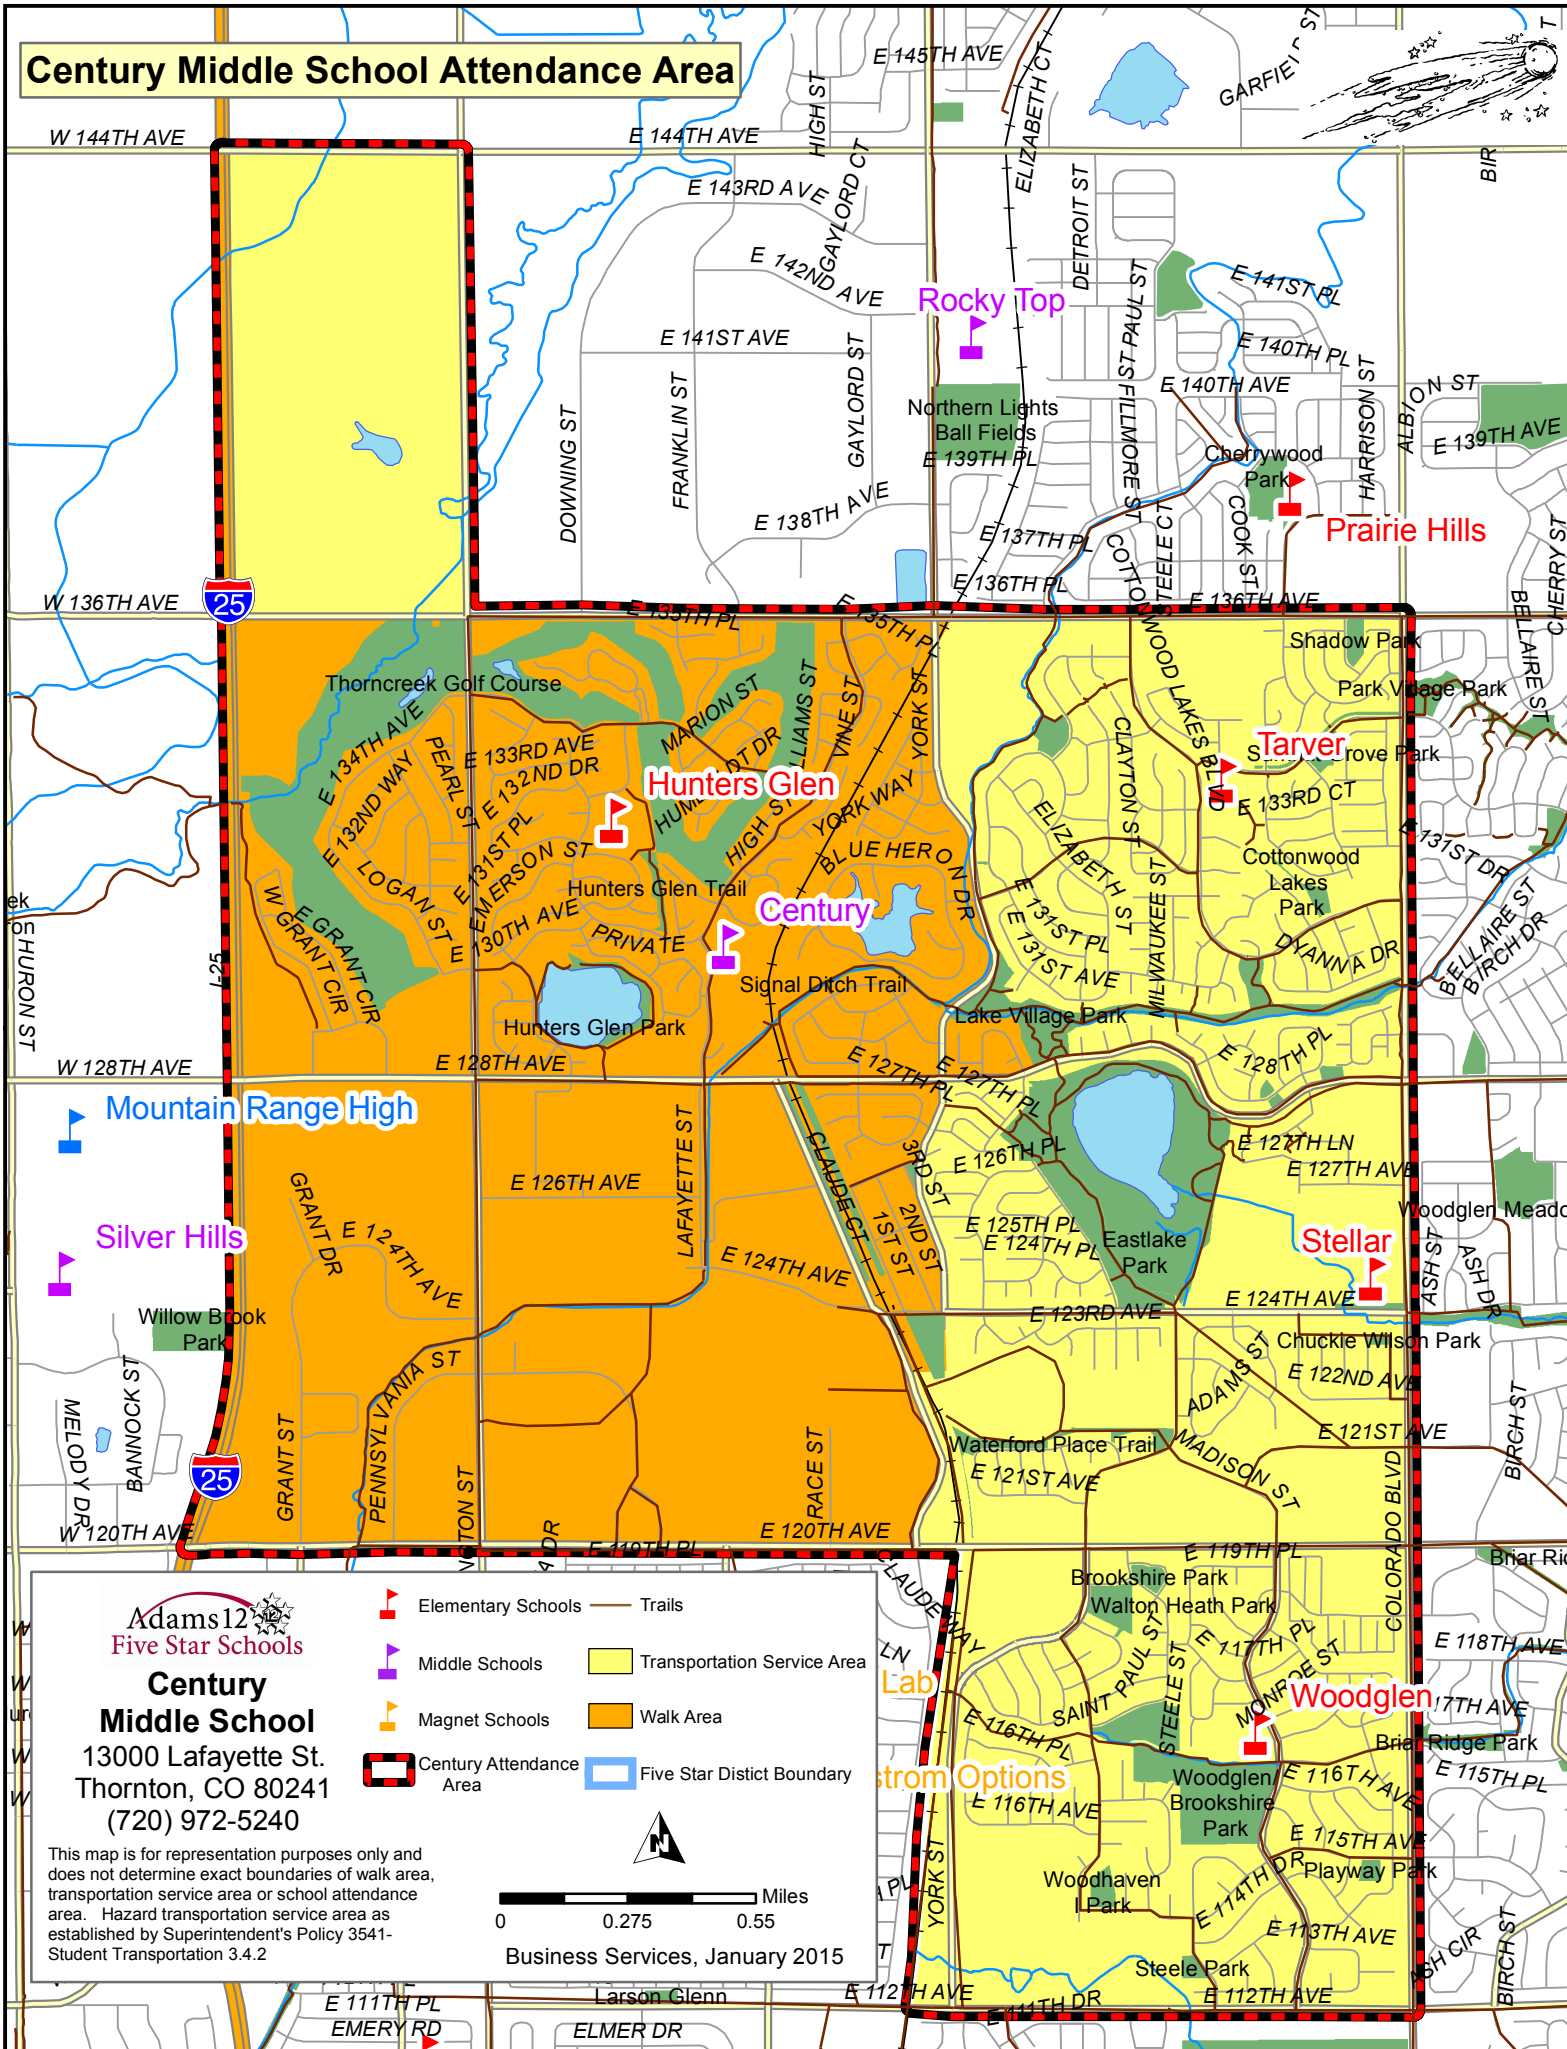

Century Middle School Attendance Area

Adams12
Five Star Schools
Century
Middle School
13000 Lafayette St.
Thornton, CO 80241
(720) 972-5240

-  Elementary Schools
-  Middle Schools
-  Magnet Schools
-  Century Attendance Area
-  Trails
-  Transportation Service Area
-  Walk Area
-  Five Star District Boundary

0 0.275 0.55 Miles

Business Services, January 2015

This map is for representation purposes only and does not determine exact boundaries of walk area, transportation service area or school attendance area. Hazard transportation service area as established by Superintendent's Policy 3541-Student Transportation 3.4.2