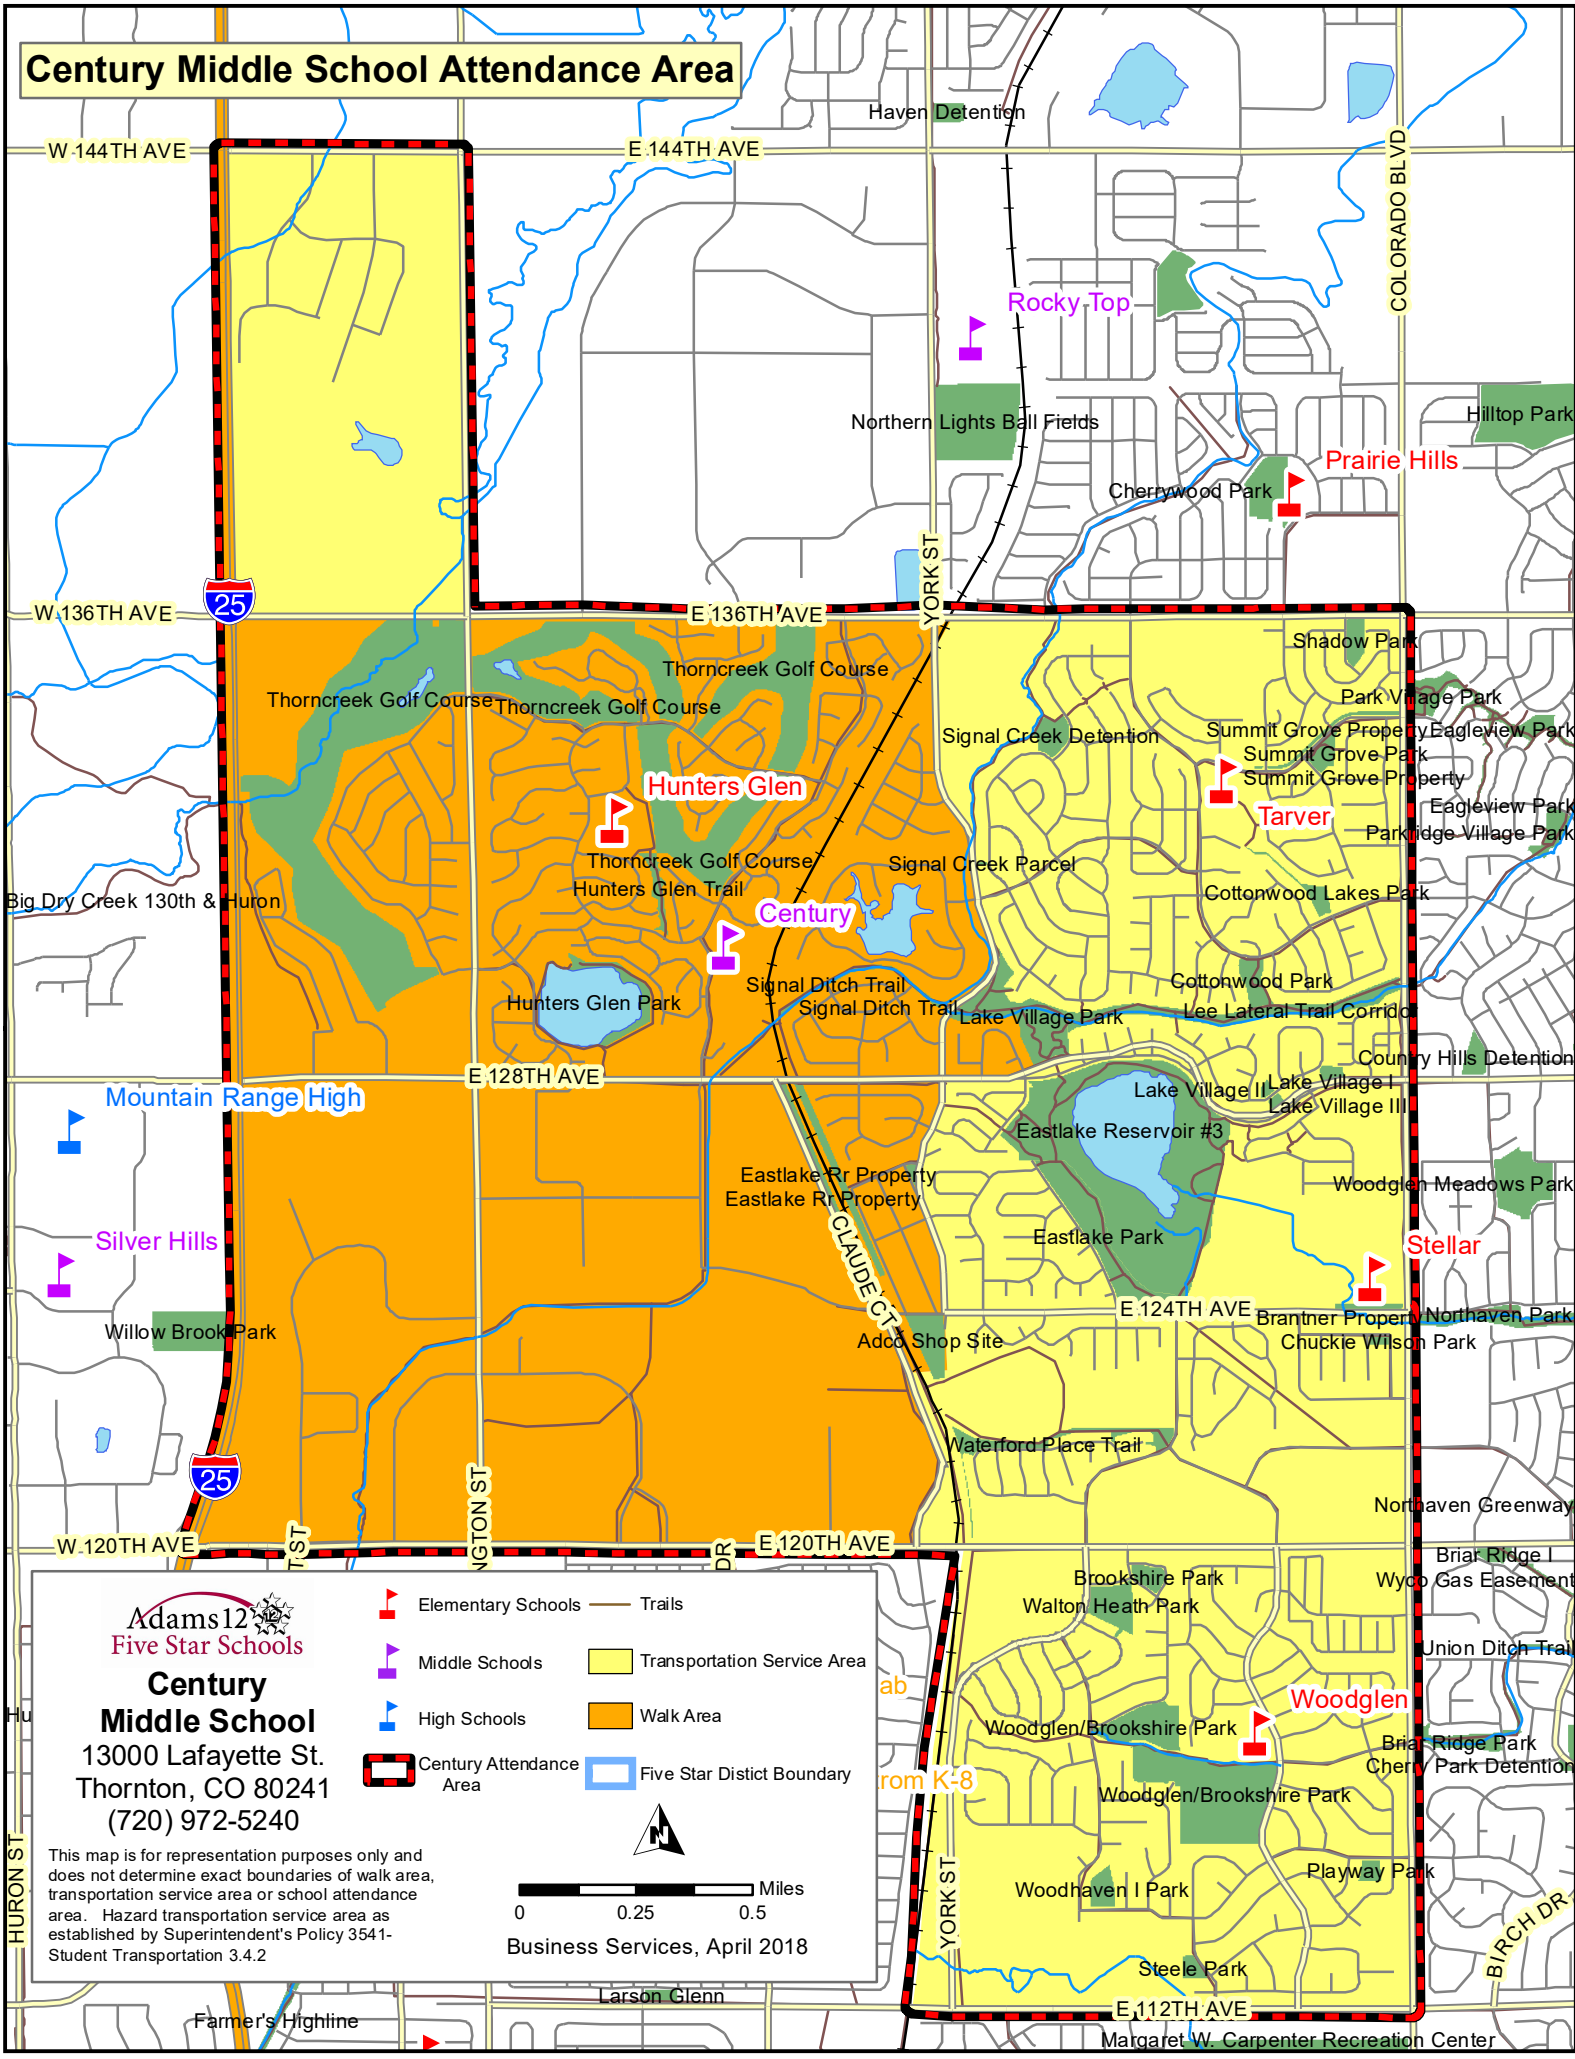

# Century Middle School Attendance Area

  
**Century Middle School**  
 13000 Lafayette St.  
 Thornton, CO 80241  
 (720) 972-5240

-  Elementary Schools
-  Middle Schools
-  High Schools
-  Century Attendance Area
-  Trails
-  Transportation Service Area
-  Walk Area
-  Five Star District Boundary

Business Services, April 2018

This map is for representation purposes only and does not determine exact boundaries of walk area, transportation service area or school attendance area. Hazard transportation service area as established by Superintendent's Policy 3541-Student Transportation 3.4.2