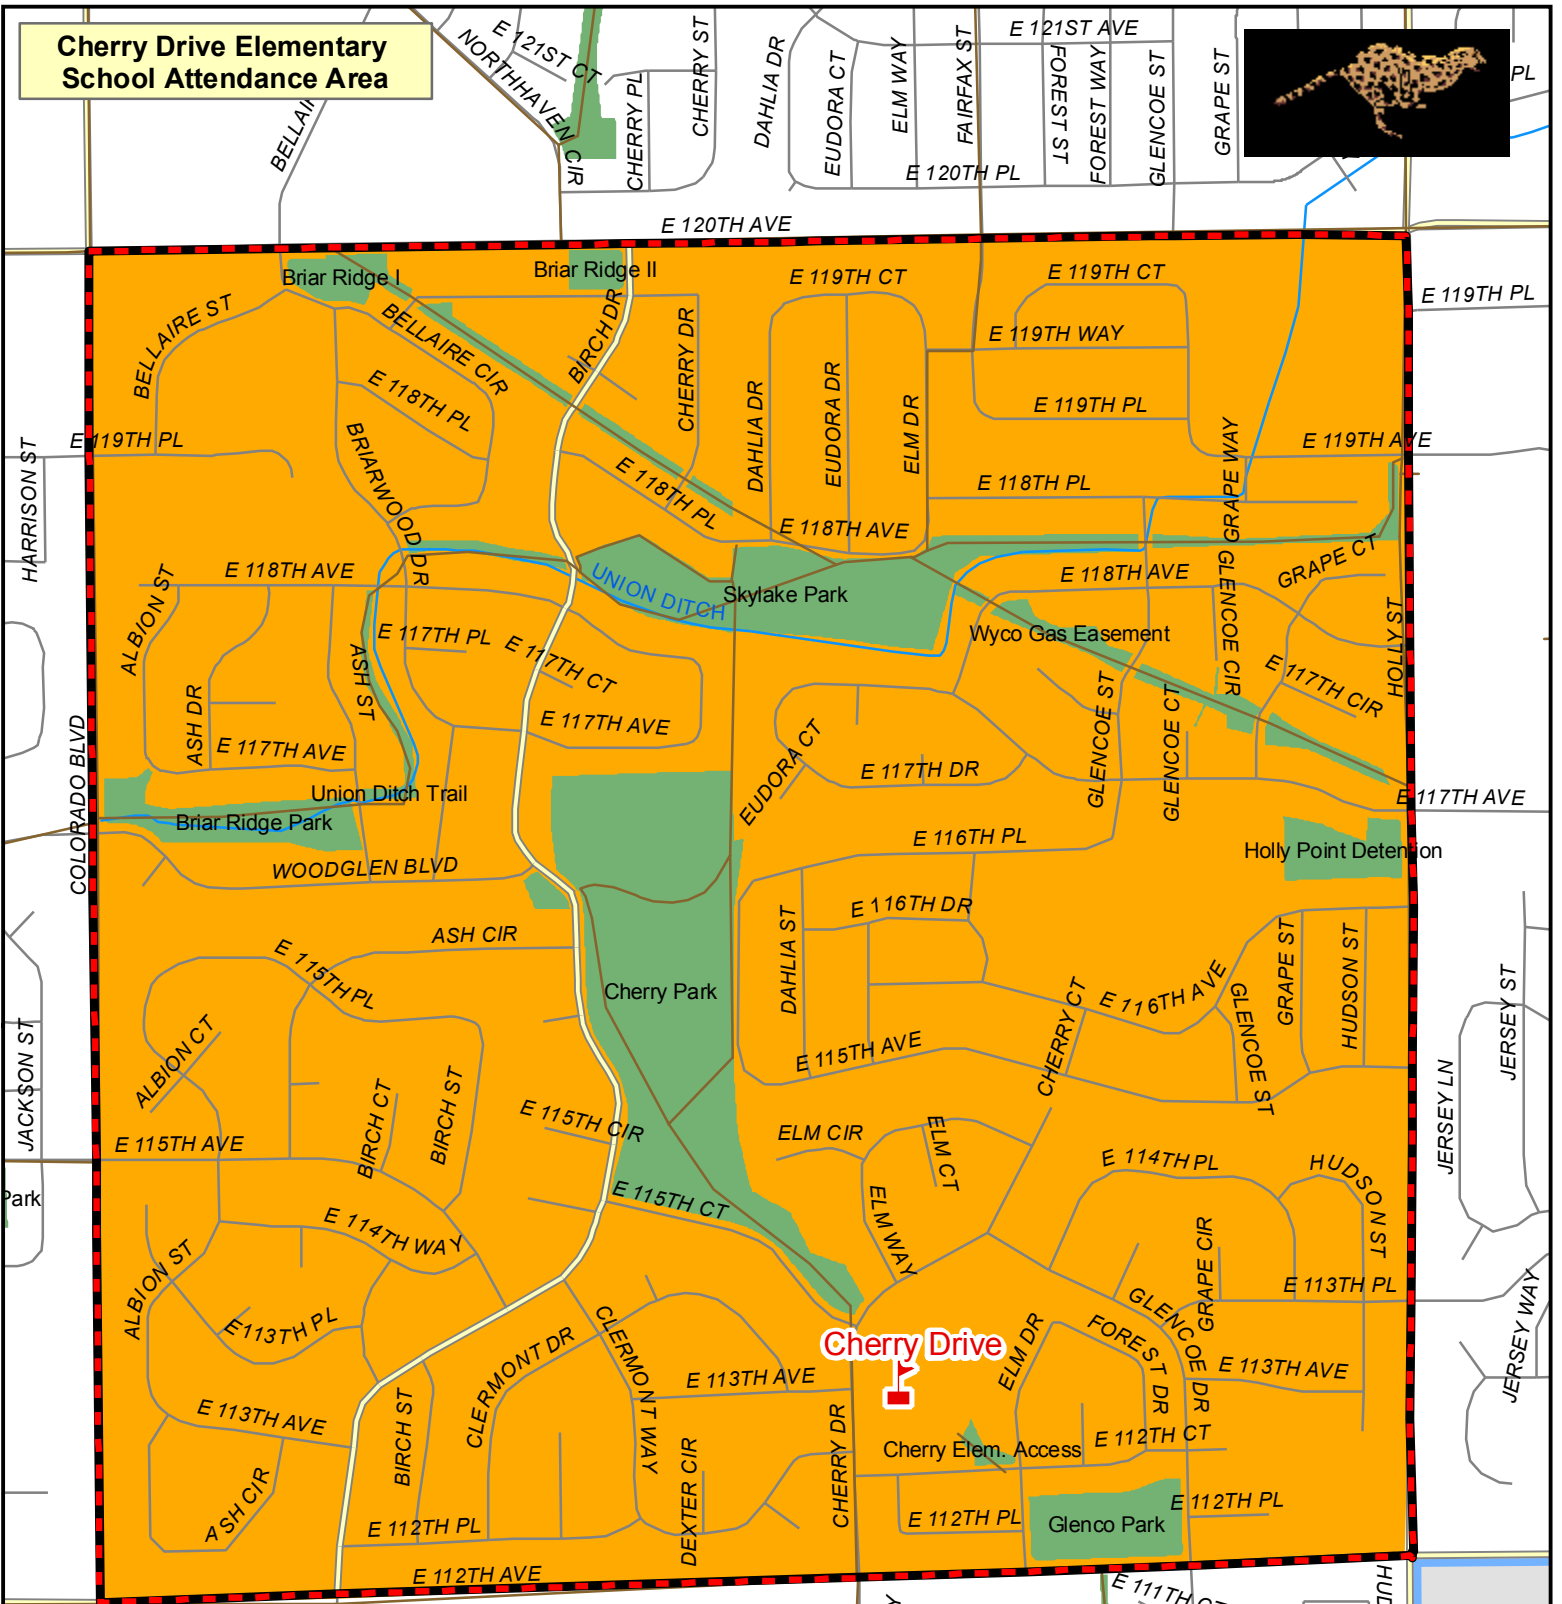

Cherry Drive Elementary School Attendance Area

Adams 12
Five Star Schools
Cherry Drive Elementary School
 11500 Cherry Dr.
 Thornton, CO 80233
 (720) 972-5300

-  Elementary Schools
-  Trails
-  Cherry Drive Attendance Area
-  Walk Area
-  Five Star District Boundary

This map is for representation purposes only and does not determine exact boundaries of walk area, transportation service area or school attendance area. Hazard transportation service area as established by Superintendent's Policy 3541-Student Transportation 3.4.2