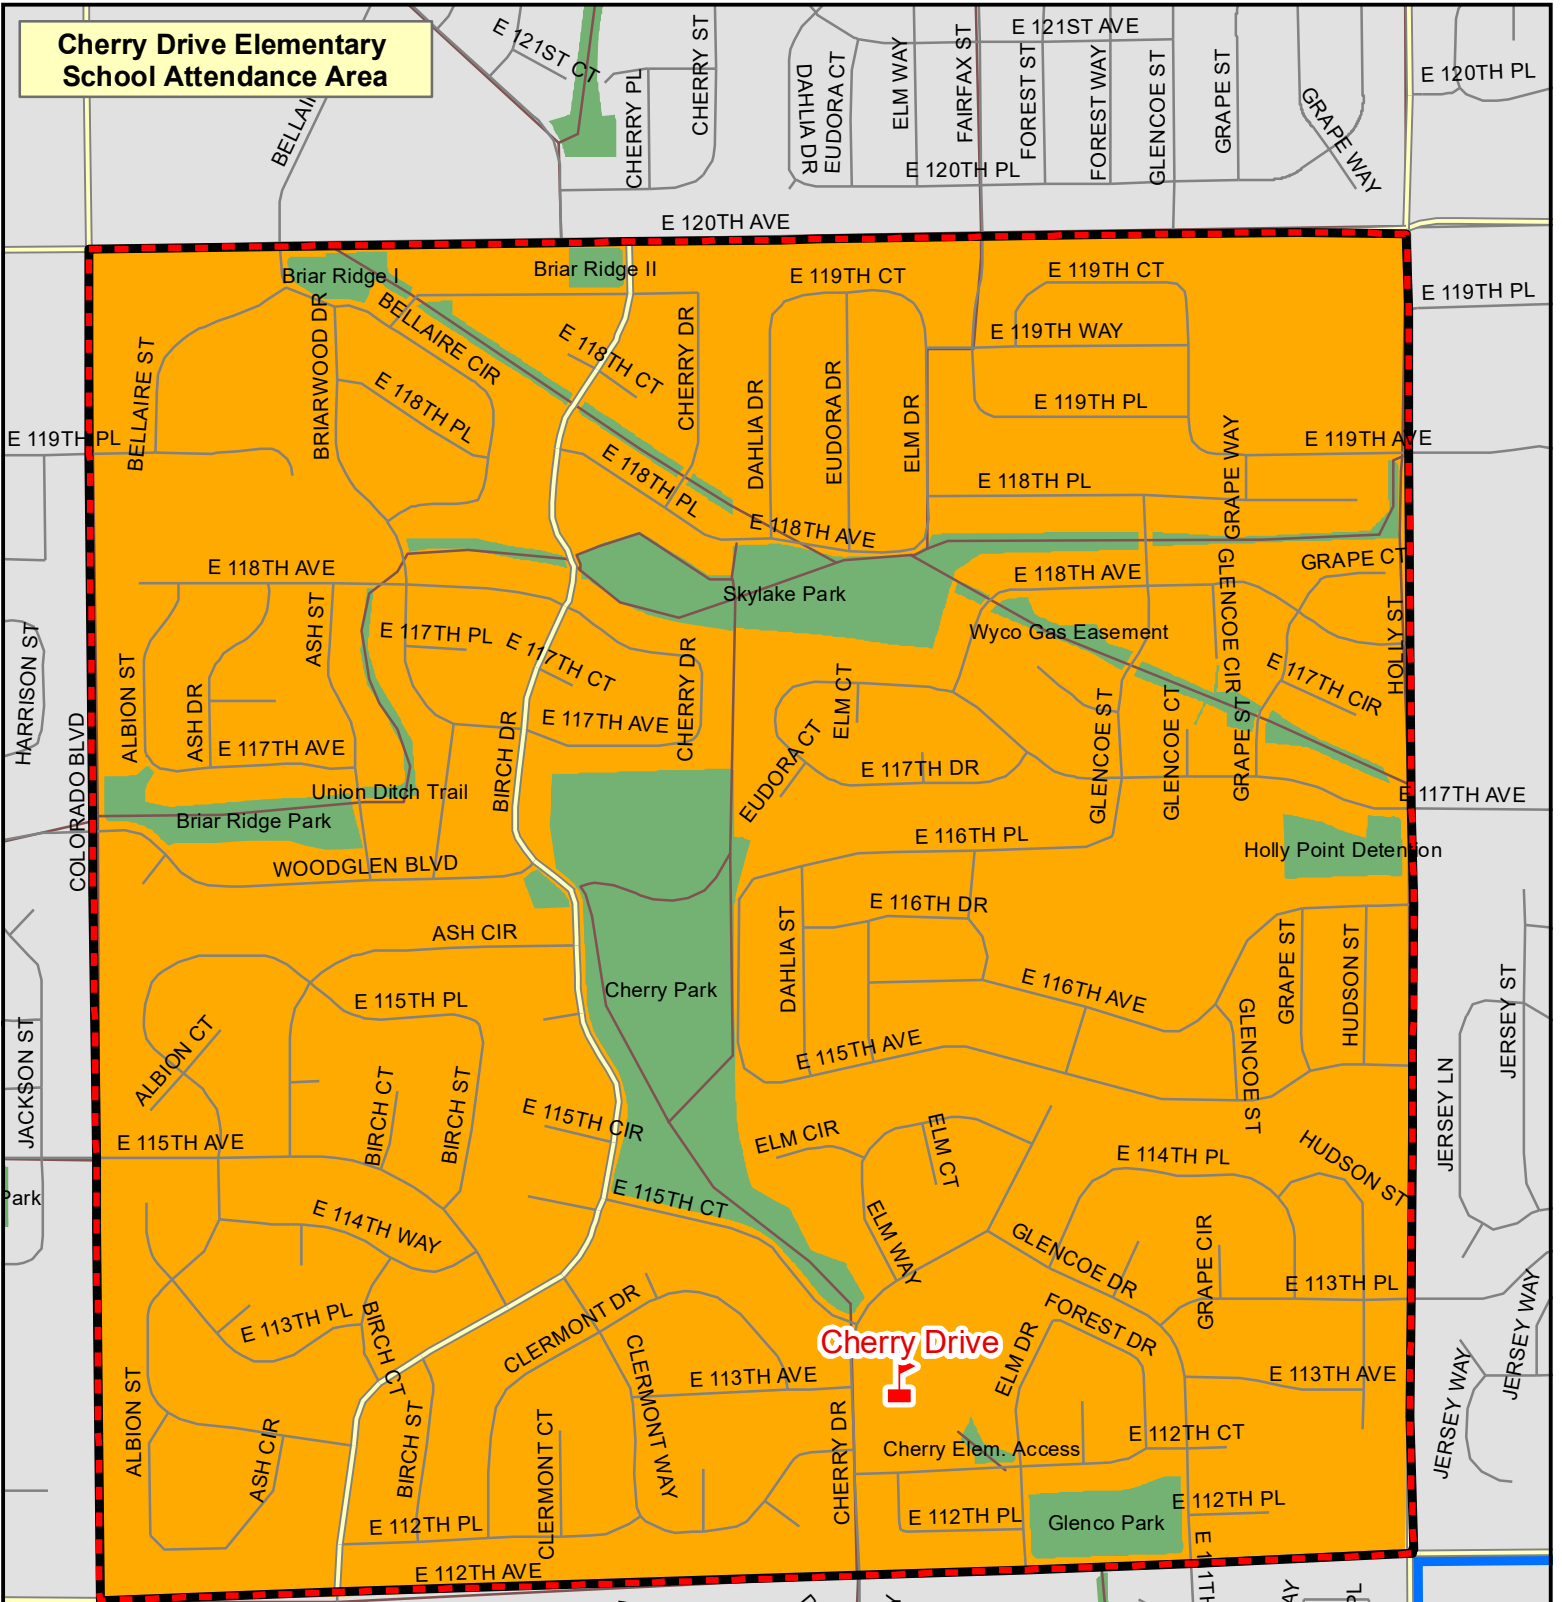

Cherry Drive Elementary School Attendance Area

Adams 12
Five Star Schools
Cherry Drive
Elementary School
 11500 Cherry Dr.
 Thornton, CO 80233
 (720) 972-5300

-  Elementary Schools
-  Trails
-  Cherry Drive Attendance Area
-  Walk Area
-  Five Star District Boundary

Business Services, March 2018

This map is for representation purposes only and does not determine exact boundaries of walk area, transportation service area or school attendance area. Hazard transportation service area as established by Superintendent's Policy 3541-Student Transportation 3.4.2