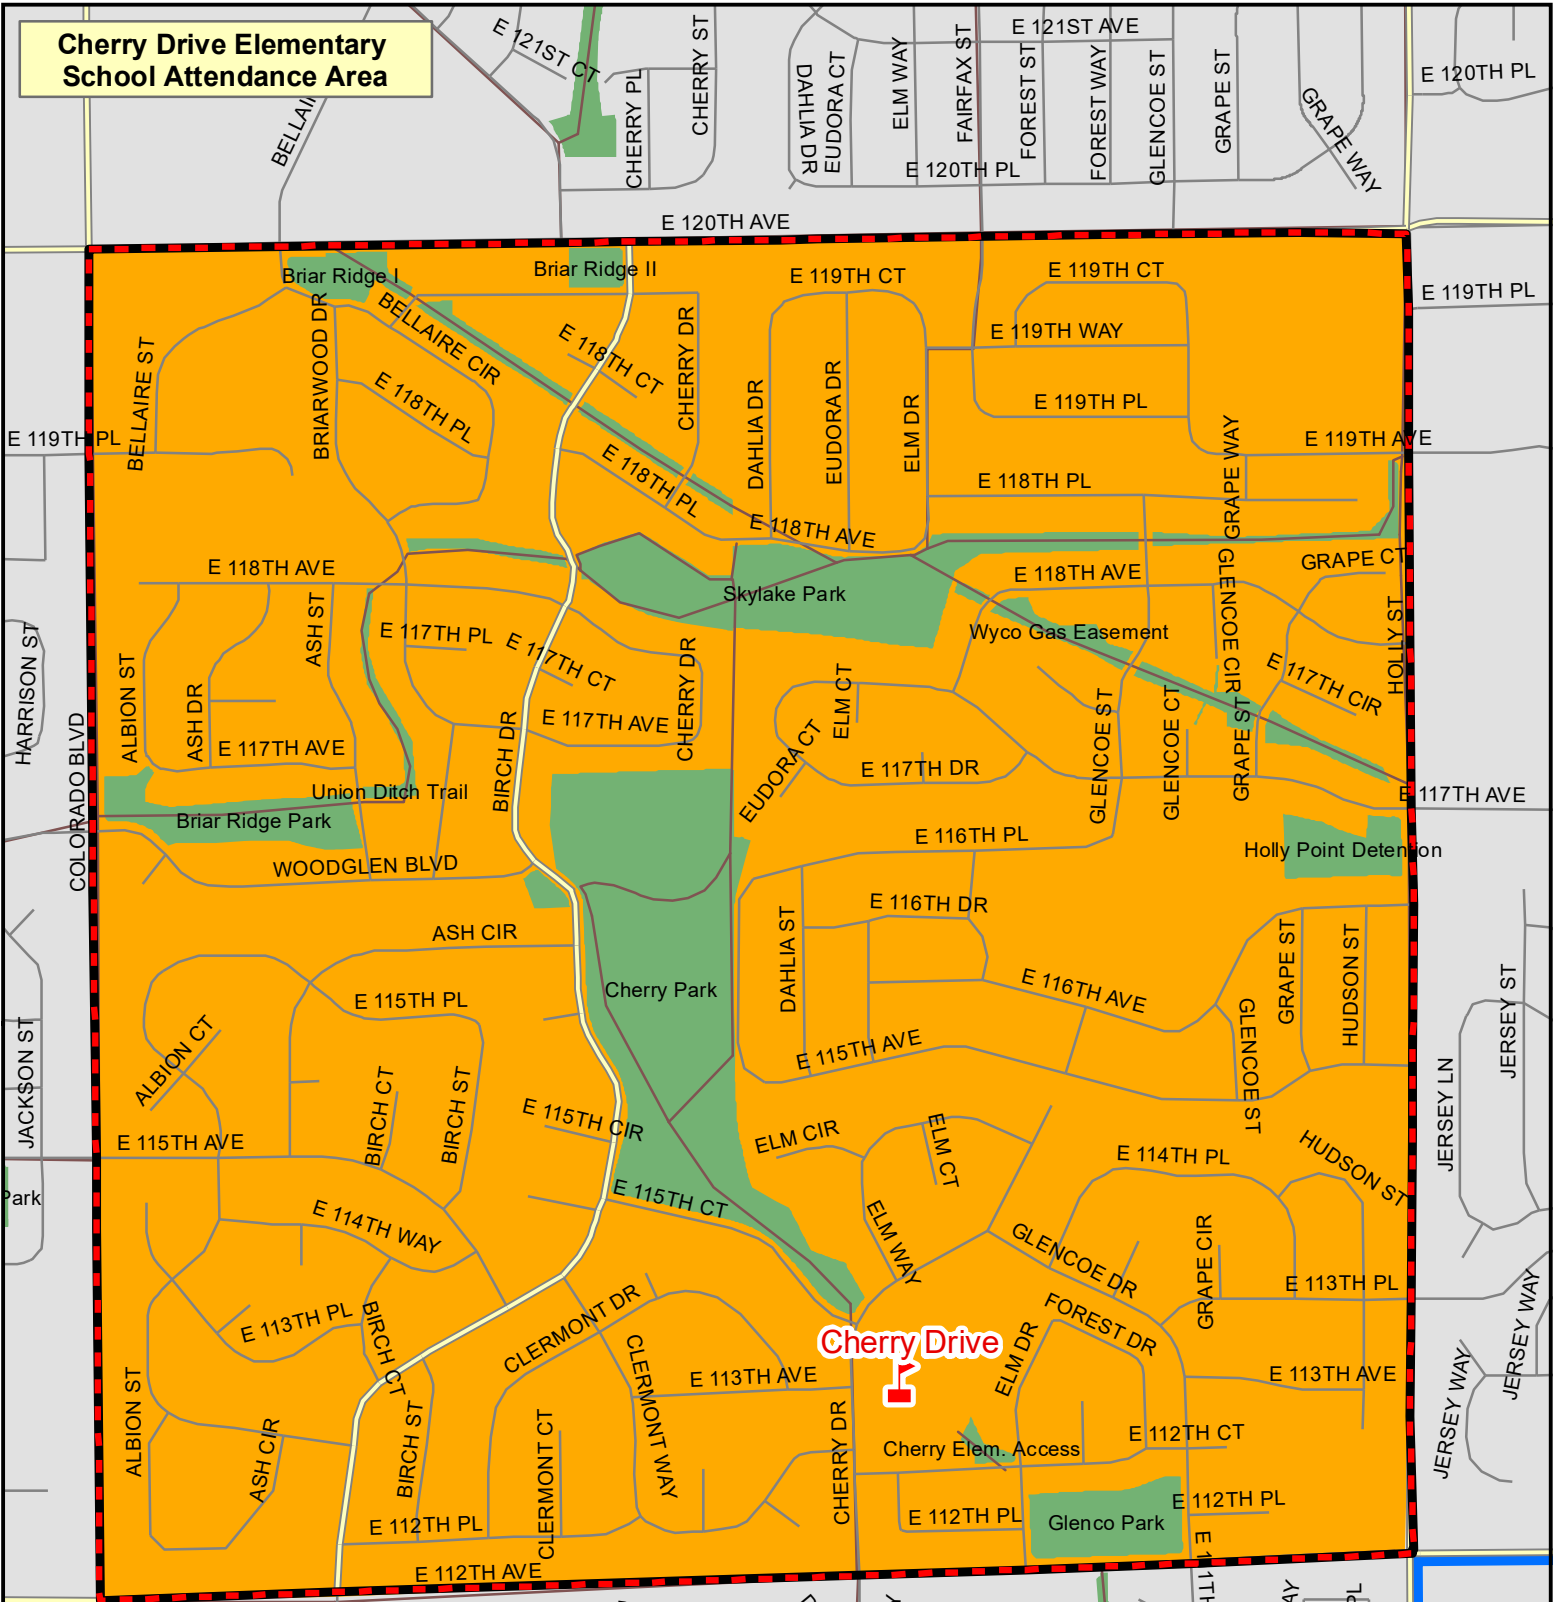

Cherry Drive Elementary School Attendance Area

Adams 12
Five Star Schools
Cherry Drive
Elementary School
 11500 Cherry Dr.
 Thornton, CO 80233
 (720) 972-5300

-  Elementary Schools
-  Trails
-  Cherry Drive Attendance Area
-  Walk Area
-  Five Star District Boundary

This map is for representation purposes only and does not determine exact boundaries of walk area, transportation service area or school attendance area. Hazard transportation service area as established by Superintendent's Policy 3541-Student Transportation 3.4.2