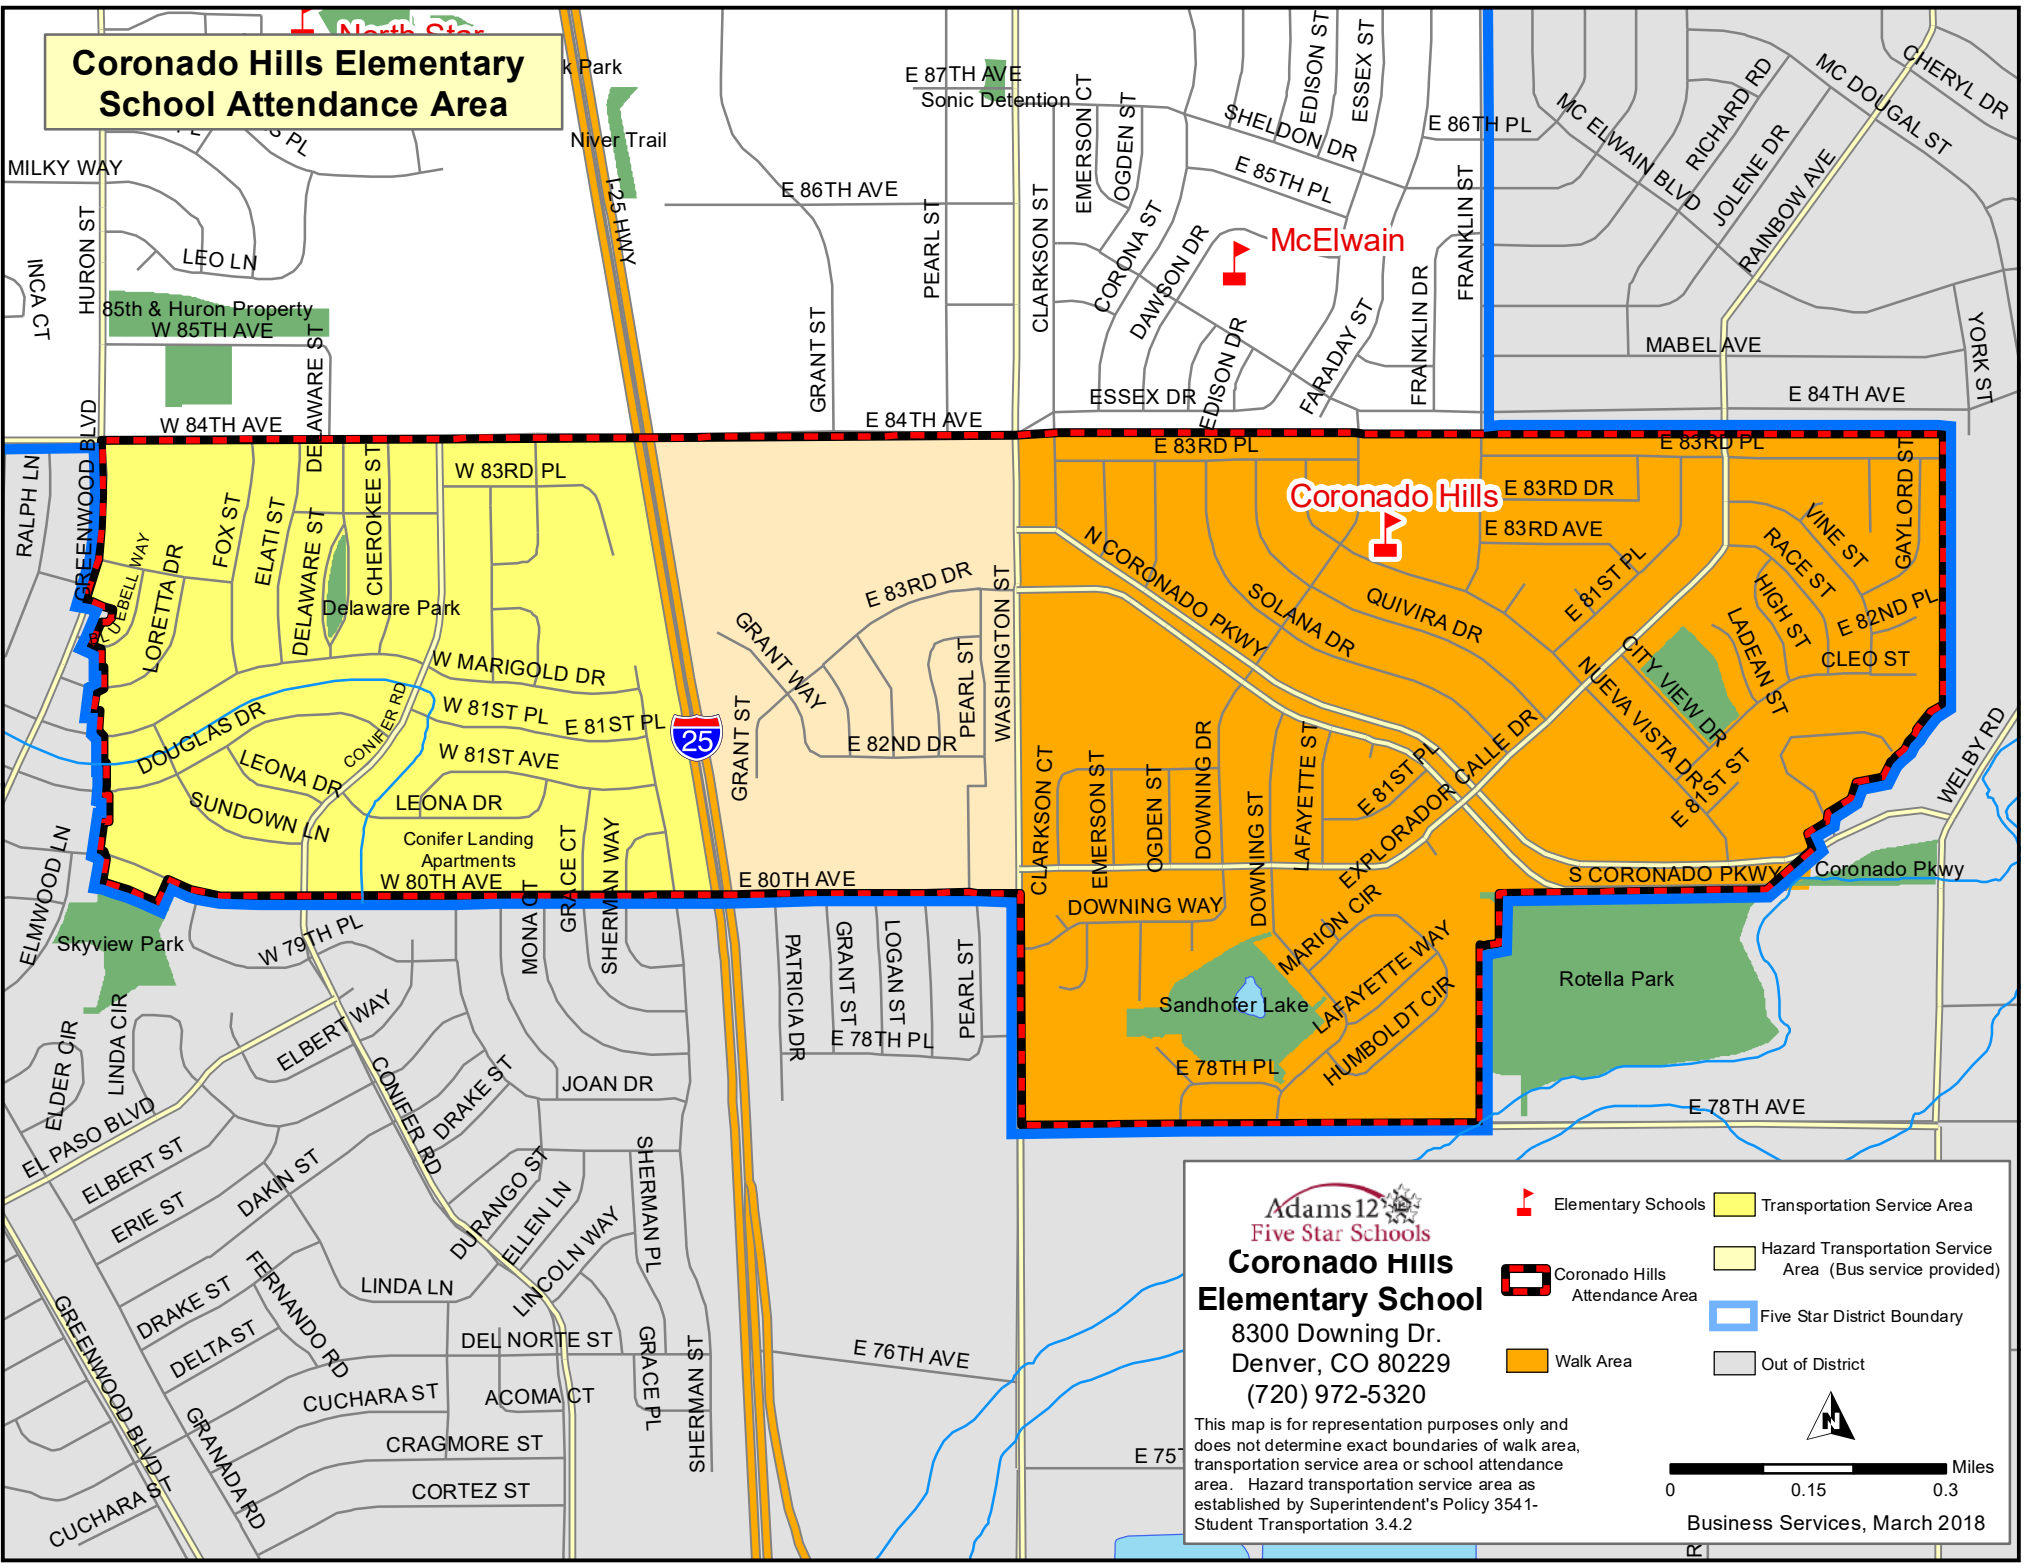

Coronado Hills Elementary School Attendance Area

Coronado Hills Elementary School
 8300 Downing Dr.
 Denver, CO 80229
 (720) 972-5320

Elementary Schools
 Coronado Hills Attendance Area
 Walk Area

Transportation Service Area
 Hazard Transportation Service Area (Bus service provided)
 Five Star District Boundary
 Out of District

This map is for representation purposes only and does not determine exact boundaries of walk area, transportation service area or school attendance area. Hazard transportation service area as established by Superintendent's Policy 3541-Student Transportation 3.4.2