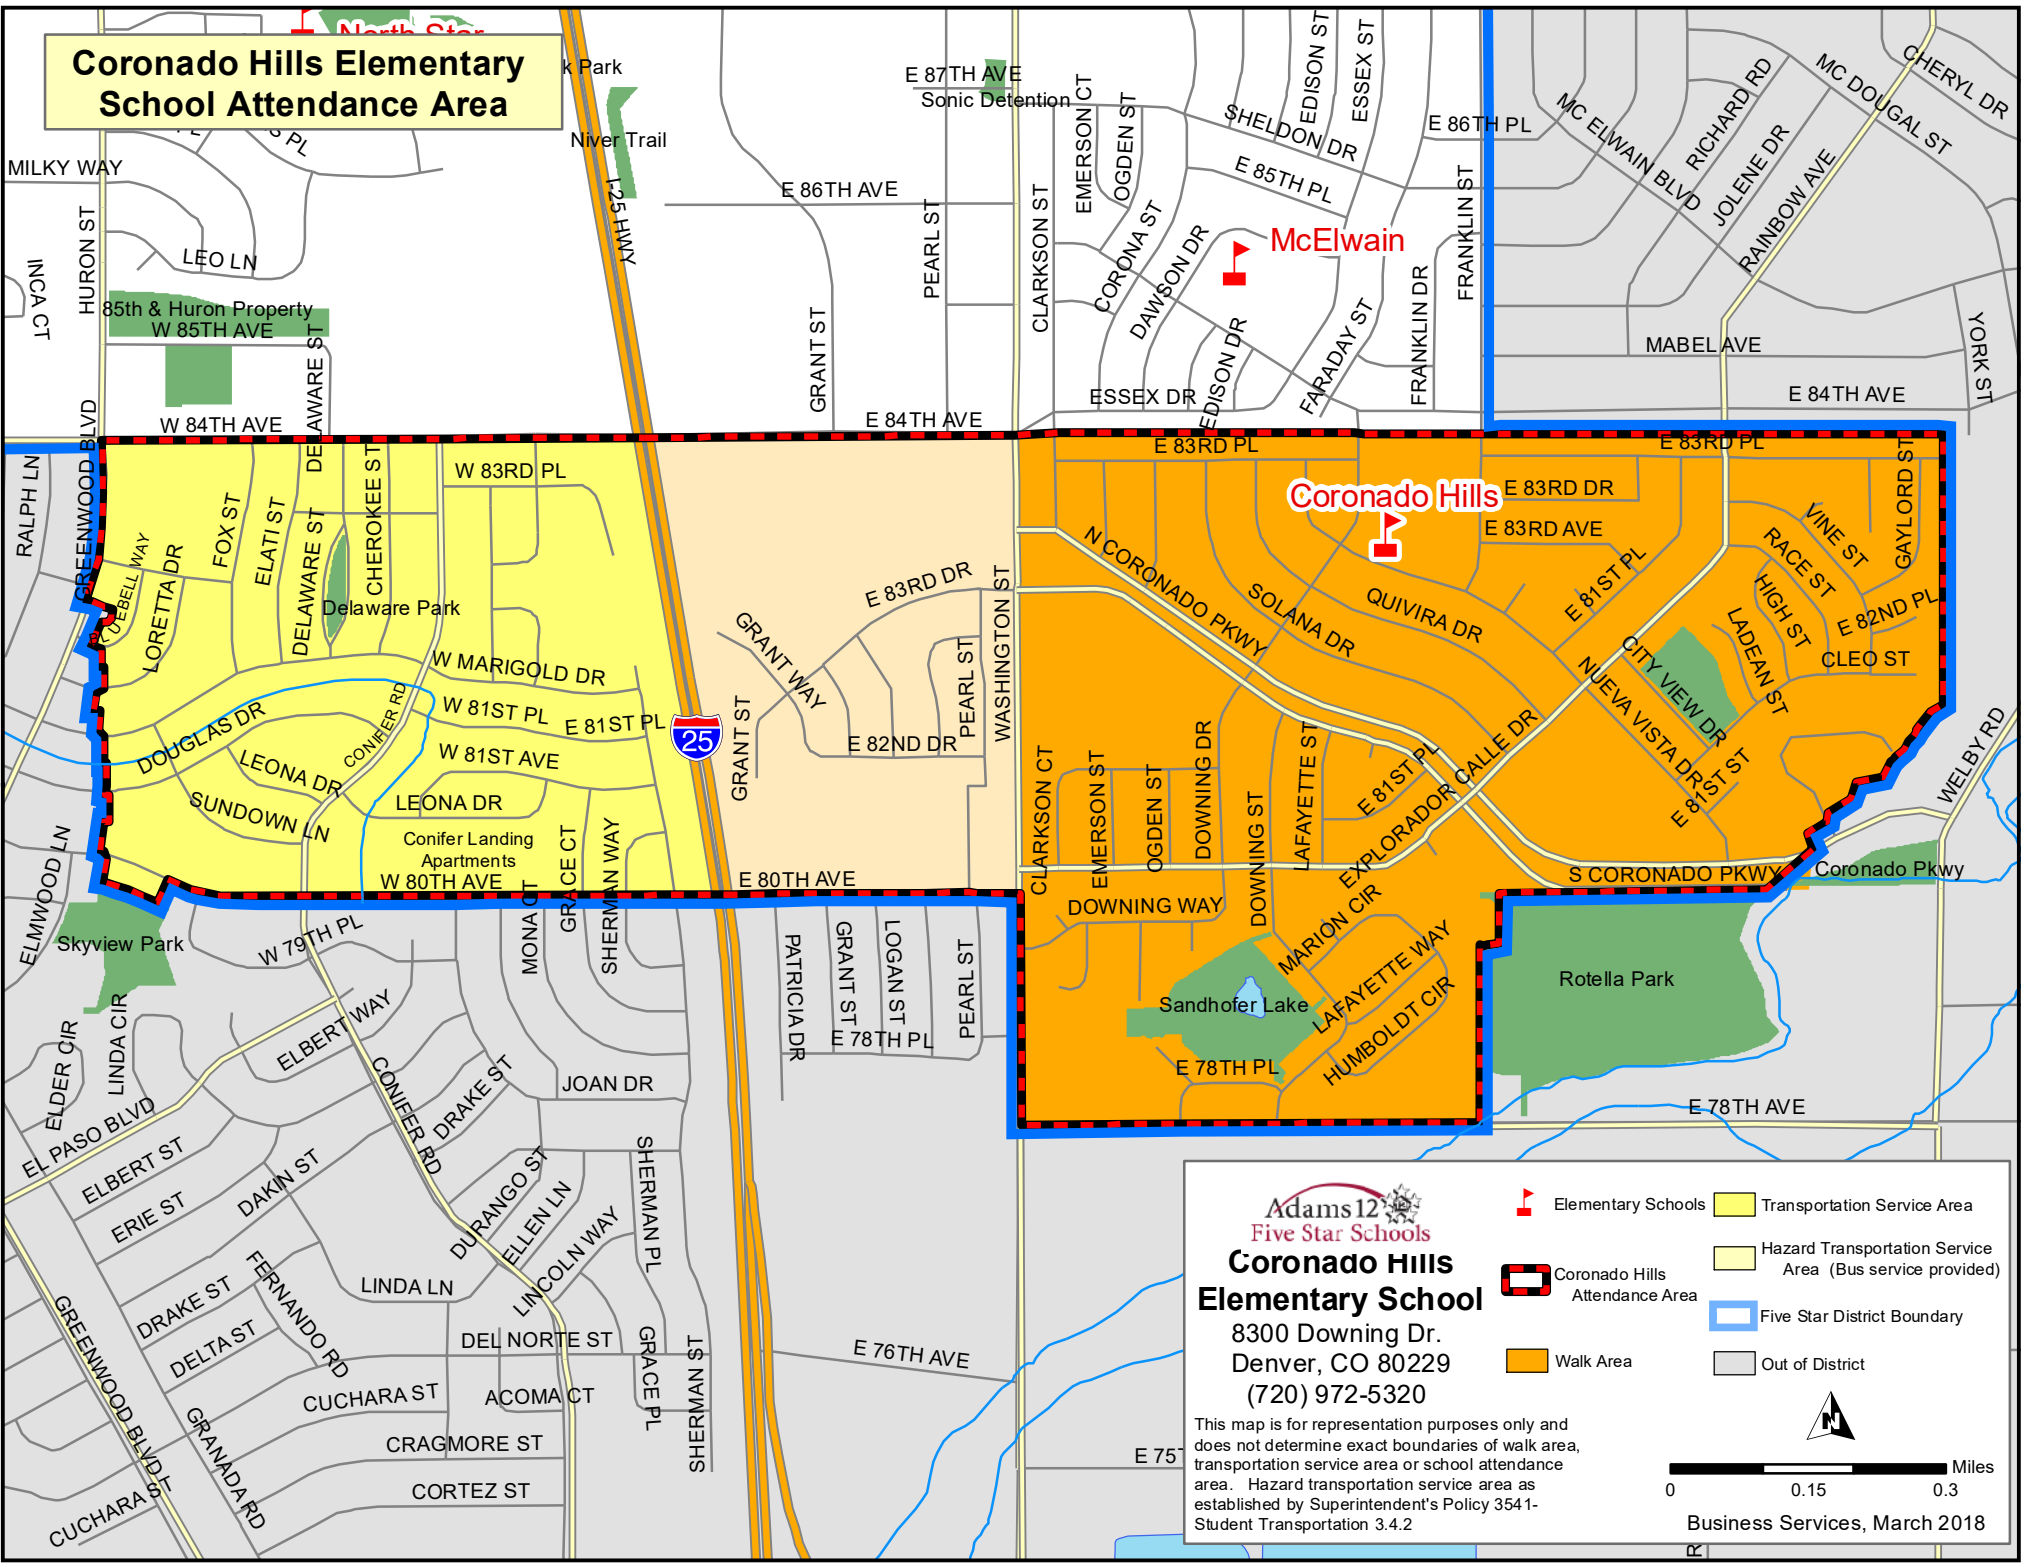

Coronado Hills Elementary School Attendance Area

Coronado Hills Elementary School
 8300 Downing Dr.
 Denver, CO 80229
 (720) 972-5320

Elementary Schools	Transportation Service Area
Coronado Hills Attendance Area	Hazard Transportation Service Area (Bus service provided)
Walk Area	Five Star District Boundary
	Out of District

This map is for representation purposes only and does not determine exact boundaries of walk area, transportation service area or school attendance area. Hazard transportation service area as established by Superintendent's Policy 3541-Student Transportation 3.4.2