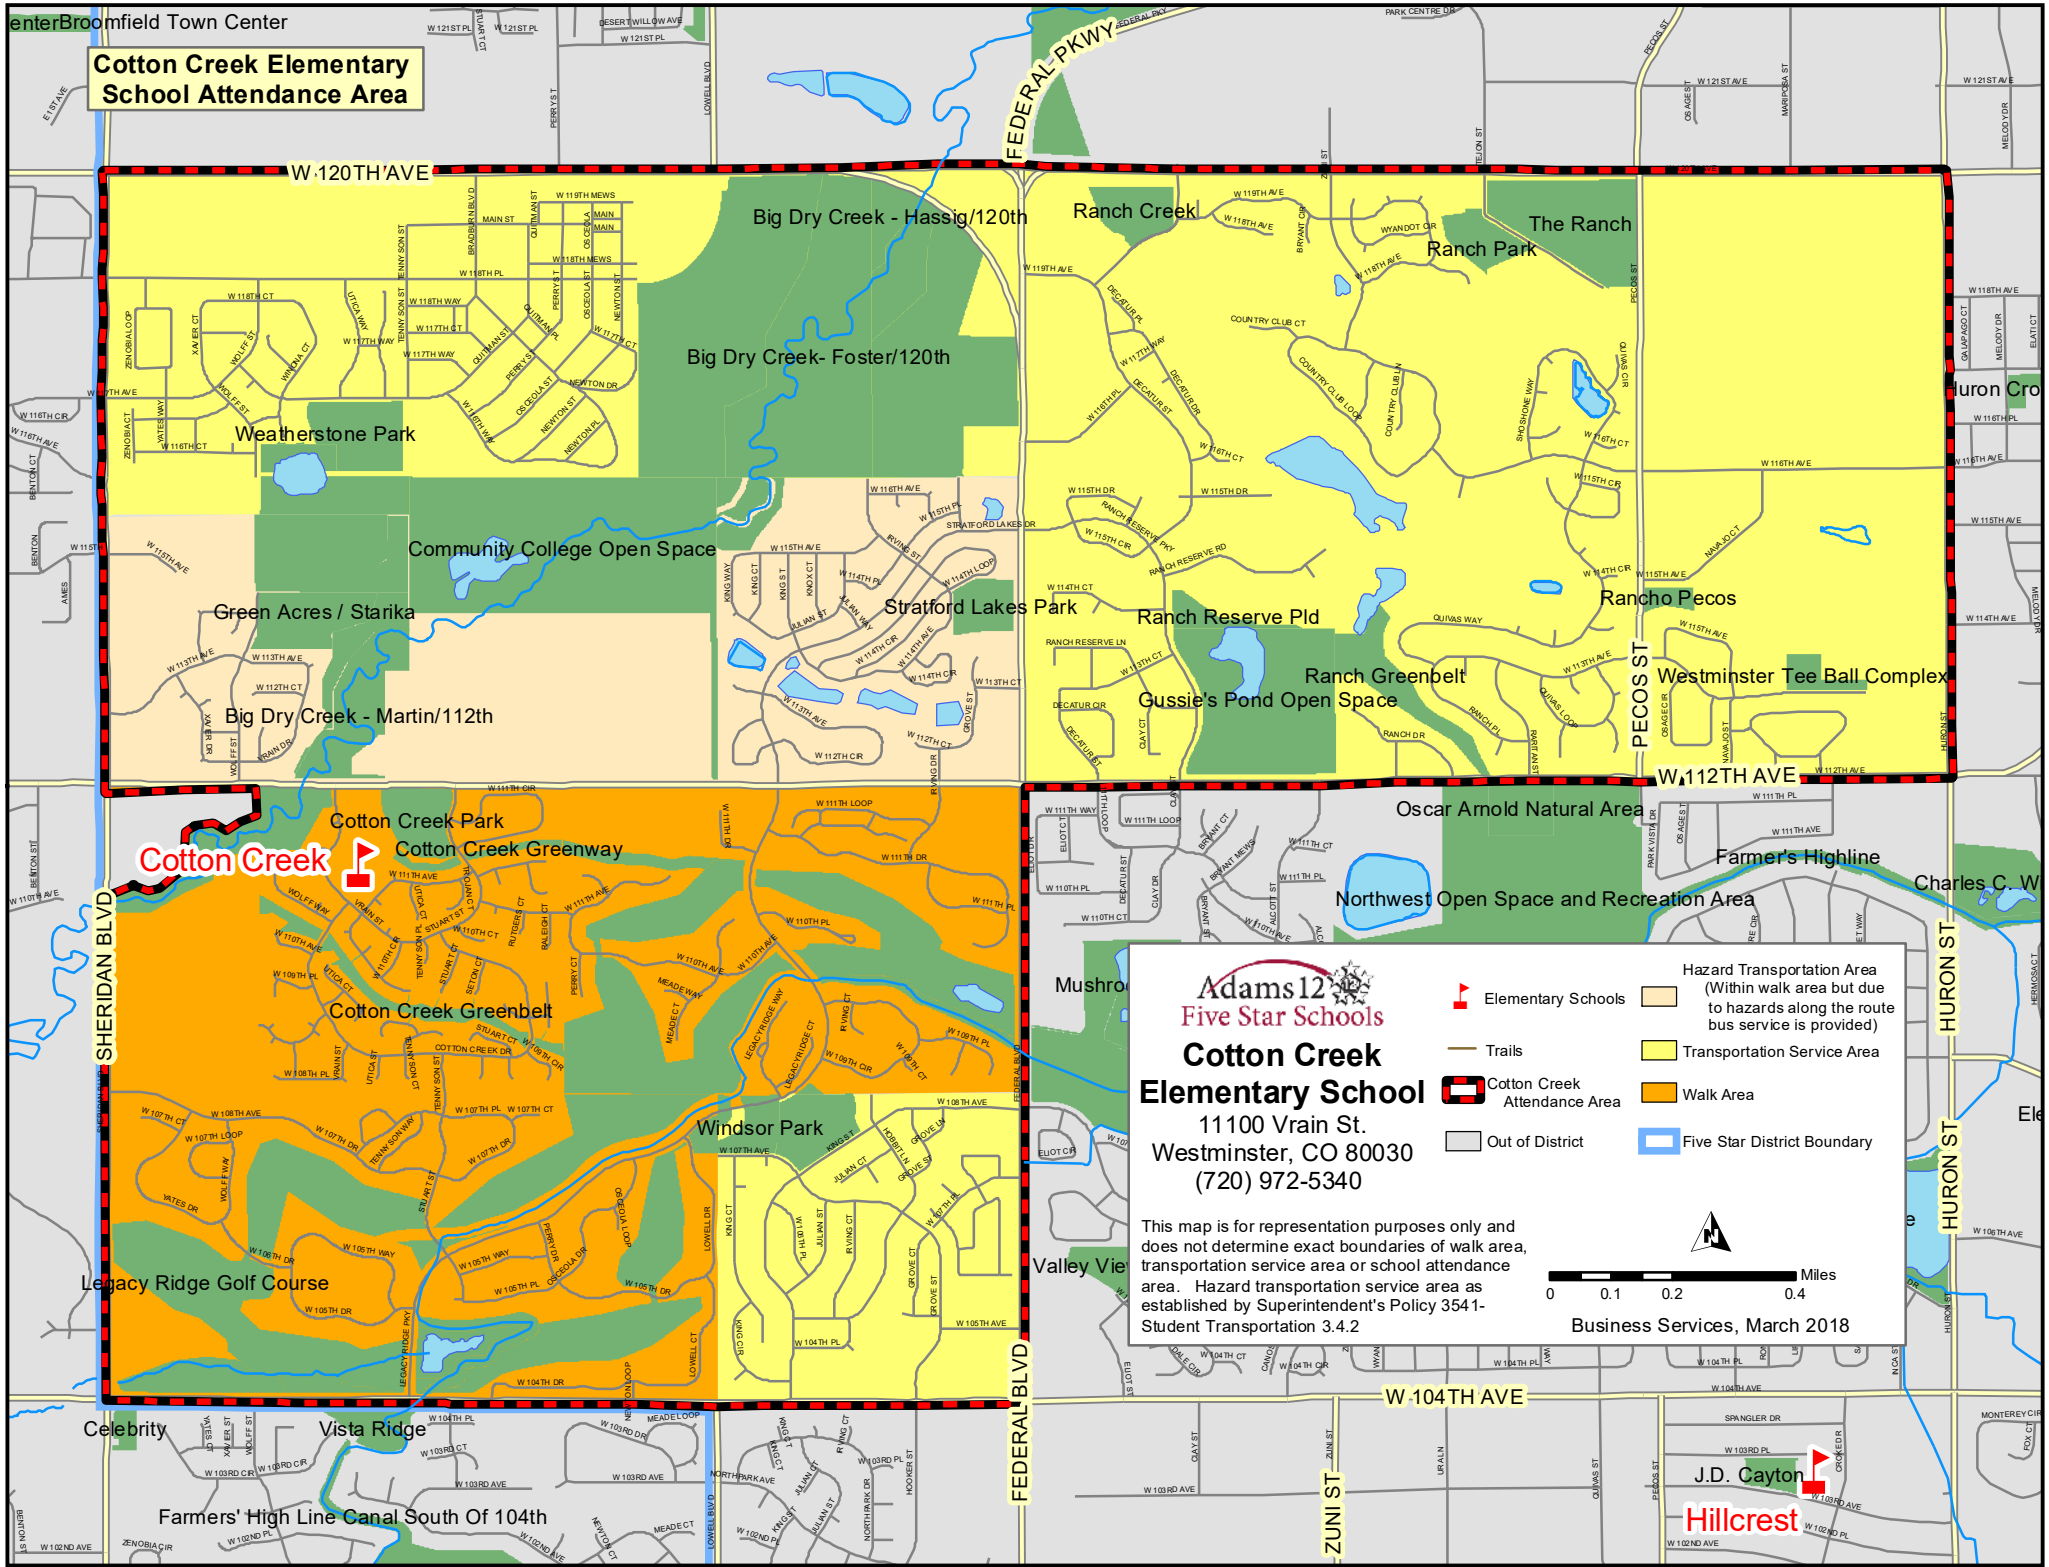

**Cotton Creek Elementary School Attendance Area**

**Adams 12 Five Star Schools**  
**Cotton Creek Elementary School**  
 11100 Vrain St.  
 Westminster, CO 80030  
 (720) 972-5340

- Elementary Schools
- Cotton Creek Attendance Area
- Out of District
- Hazard Transportation Area (Within walk area but due to hazards along the route bus service is provided)
- Transportation Service Area
- Walk Area
- Five Star District Boundary

This map is for representation purposes only and does not determine exact boundaries of walk area, transportation service area or school attendance area. Hazard transportation service area as established by Superintendent's Policy 3541-Student Transportation 3.4.2