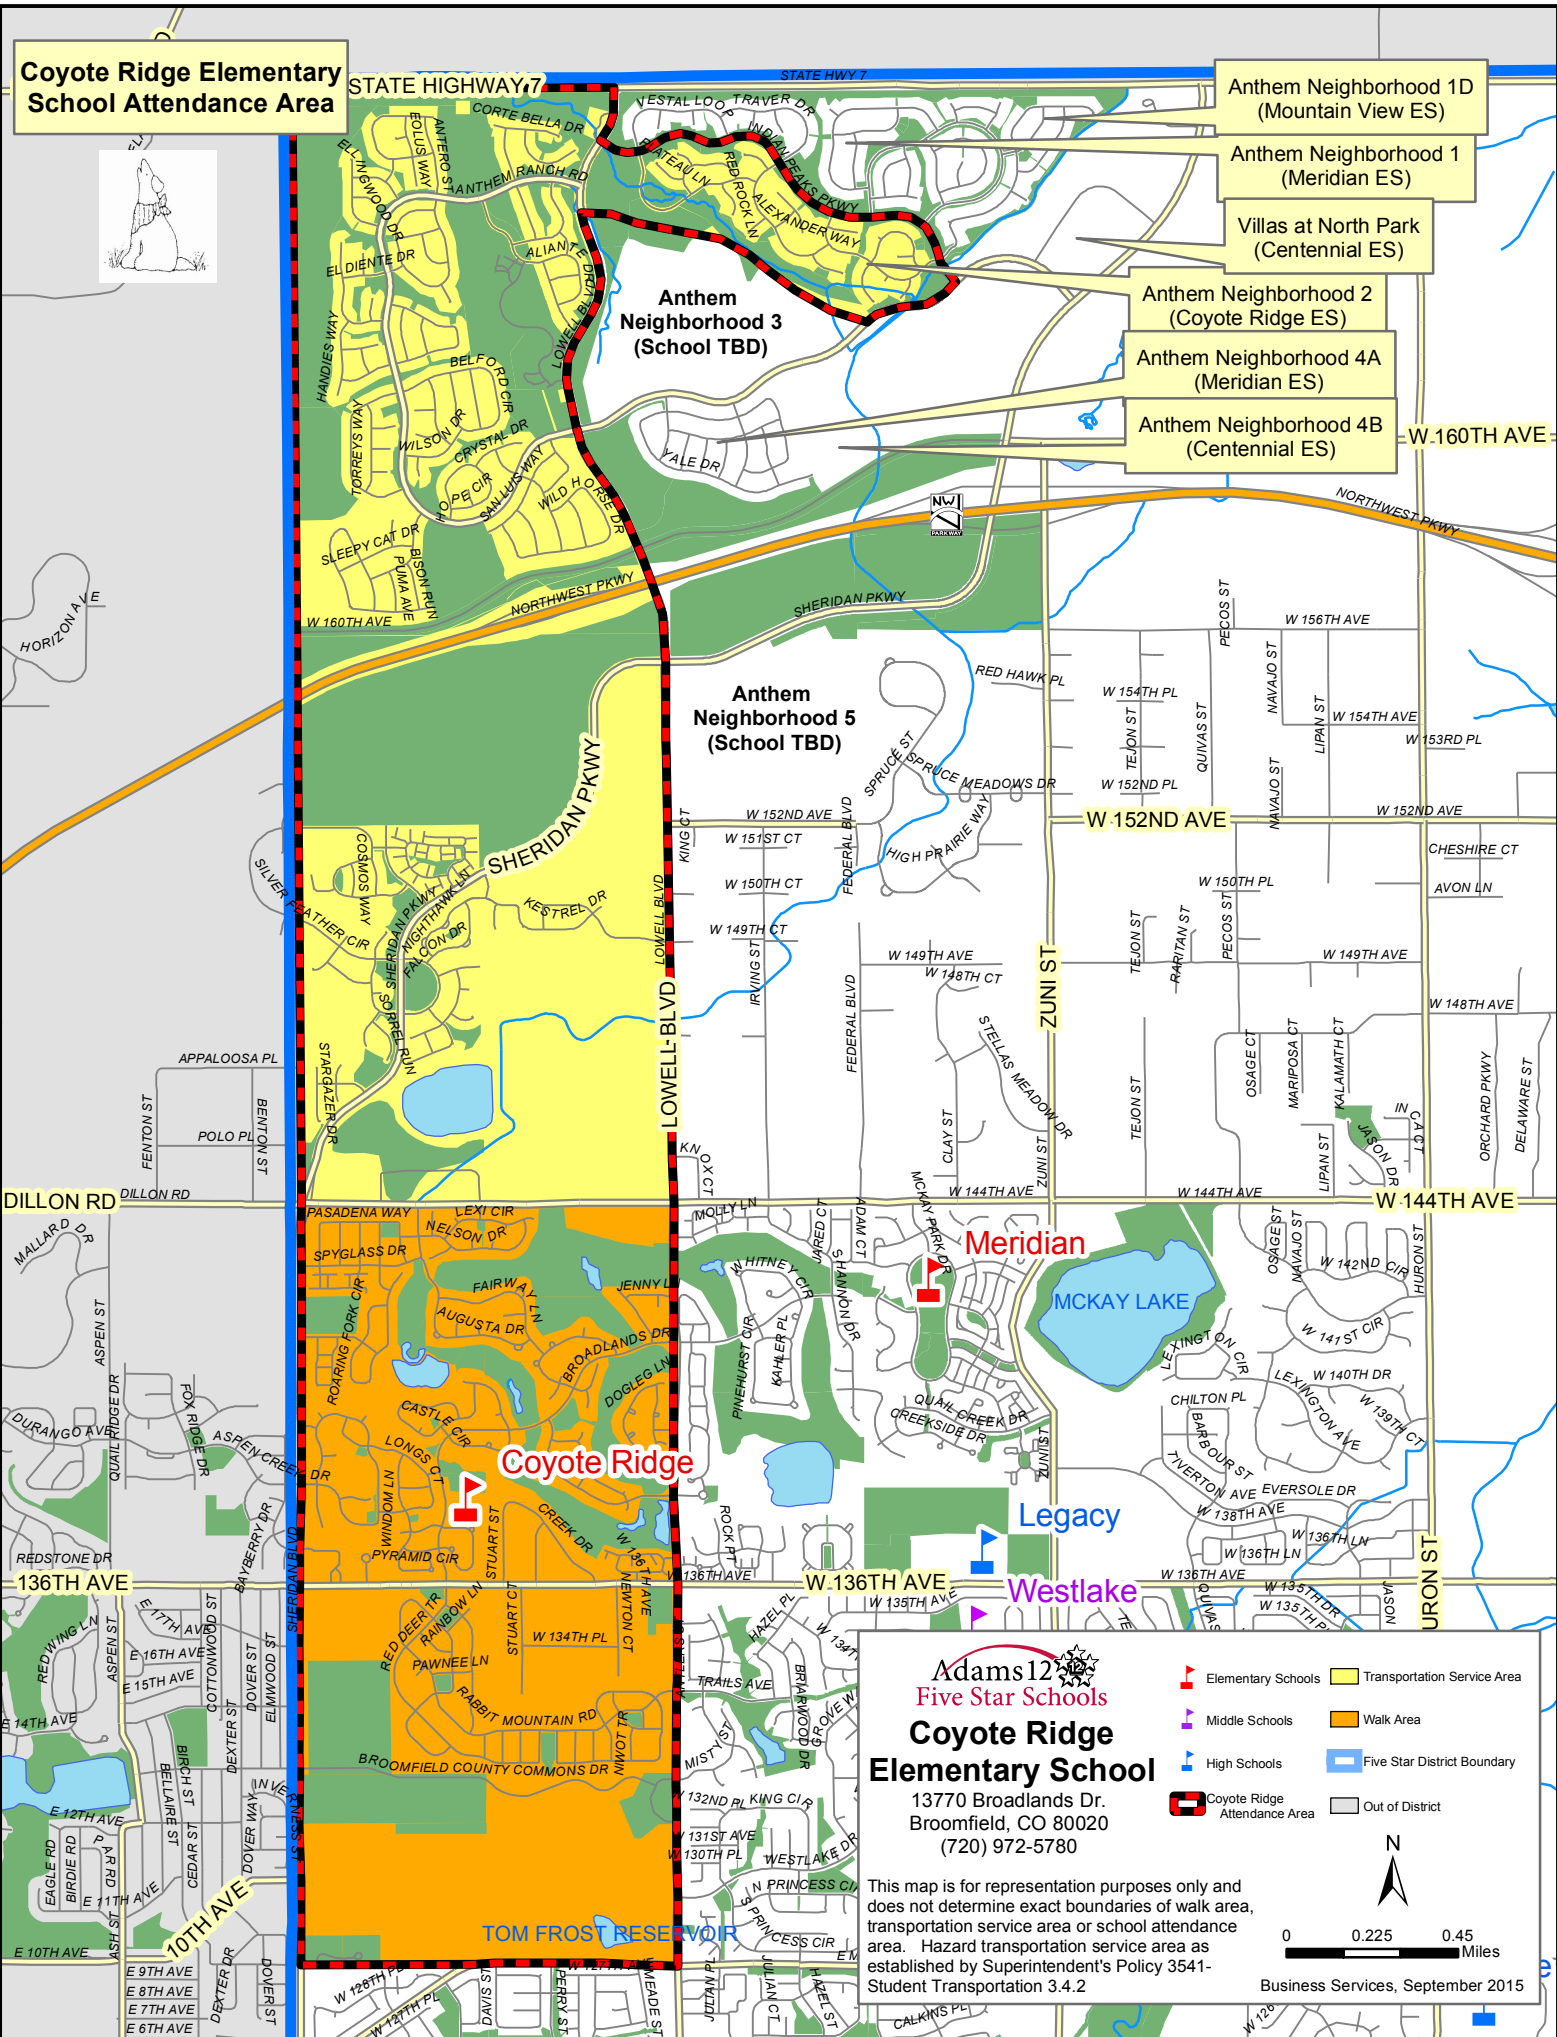

Coyote Ridge Elementary School Attendance Area

Adams 12 Five Star Schools
Coyote Ridge Elementary School
 13770 Broadlands Dr.
 Broomfield, CO 80020
 (720) 972-5780

- Elementary Schools
- Middle Schools
- High Schools
- Coyote Ridge Attendance Area
- Transportation Service Area
- Walk Area
- Five Star District Boundary
- Out of District

This map is for representation purposes only and does not determine exact boundaries of walk area, transportation service area or school attendance area. Hazard transportation service area as established by Superintendent's Policy 3541-Student Transportation 3.4.2