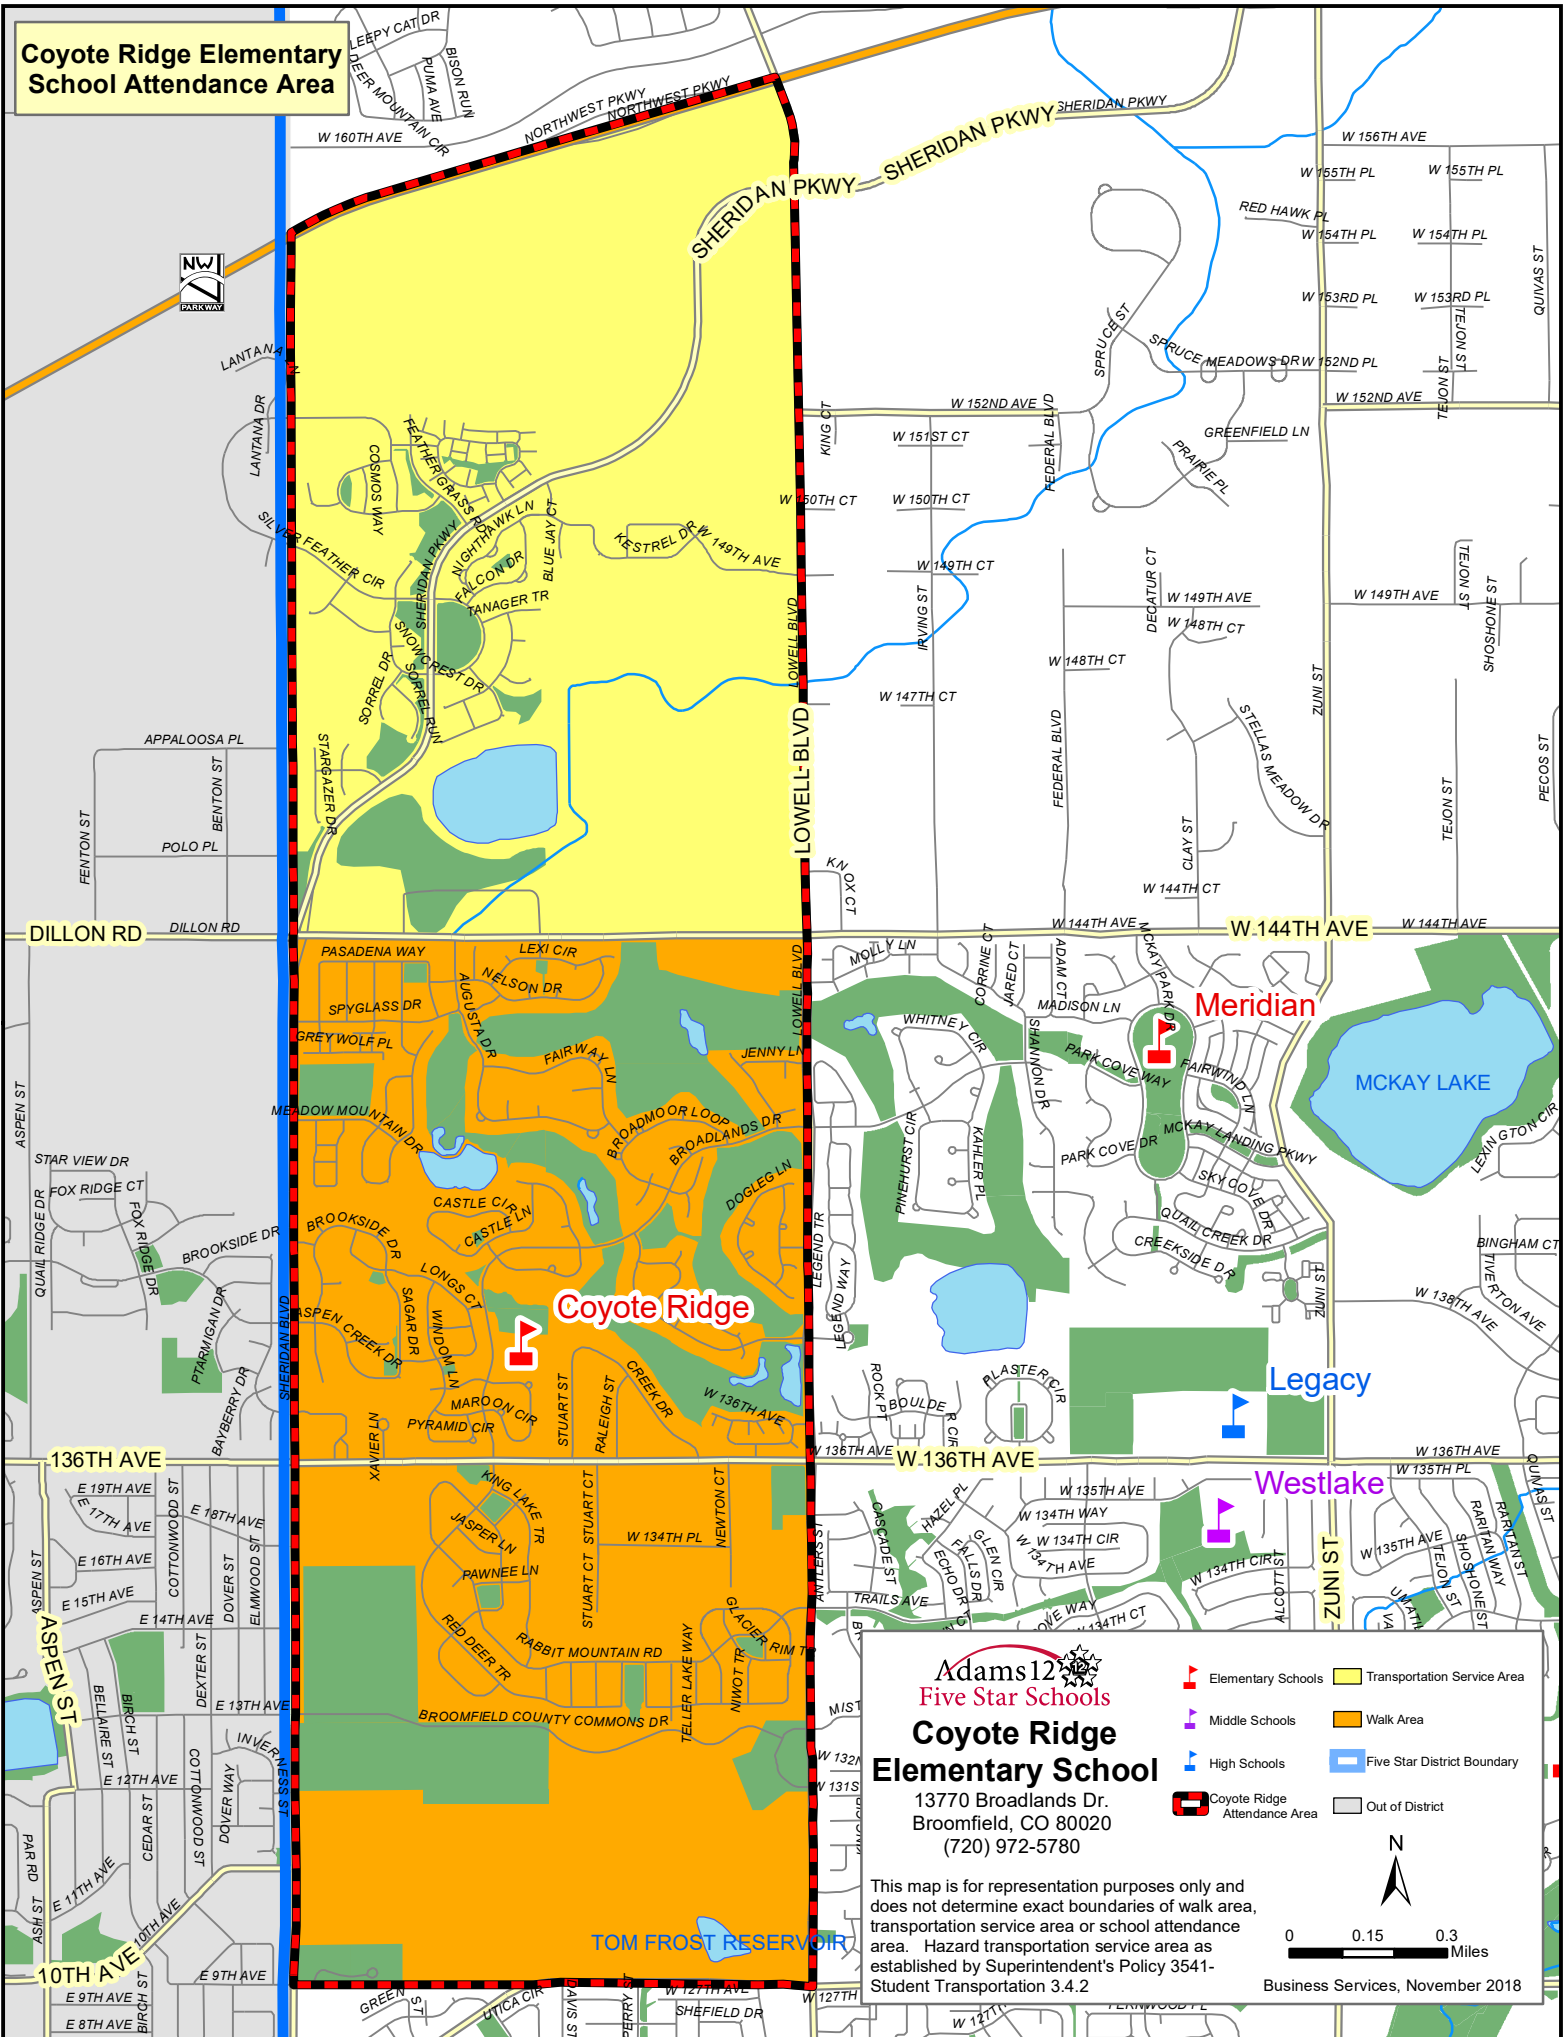

Coyote Ridge Elementary School Attendance Area

Adams 12 Five Star Schools
Coyote Ridge Elementary School
 13770 Broadlands Dr.
 Broomfield, CO 80020
 (720) 972-5780

- Elementary Schools
- Middle Schools
- High Schools
- Coyote Ridge Attendance Area
- Transportation Service Area
- Walk Area
- Five Star District Boundary
- Out of District

This map is for representation purposes only and does not determine exact boundaries of walk area, transportation service area or school attendance area. Hazard transportation service area as established by Superintendent's Policy 3541-Student Transportation 3.4.2