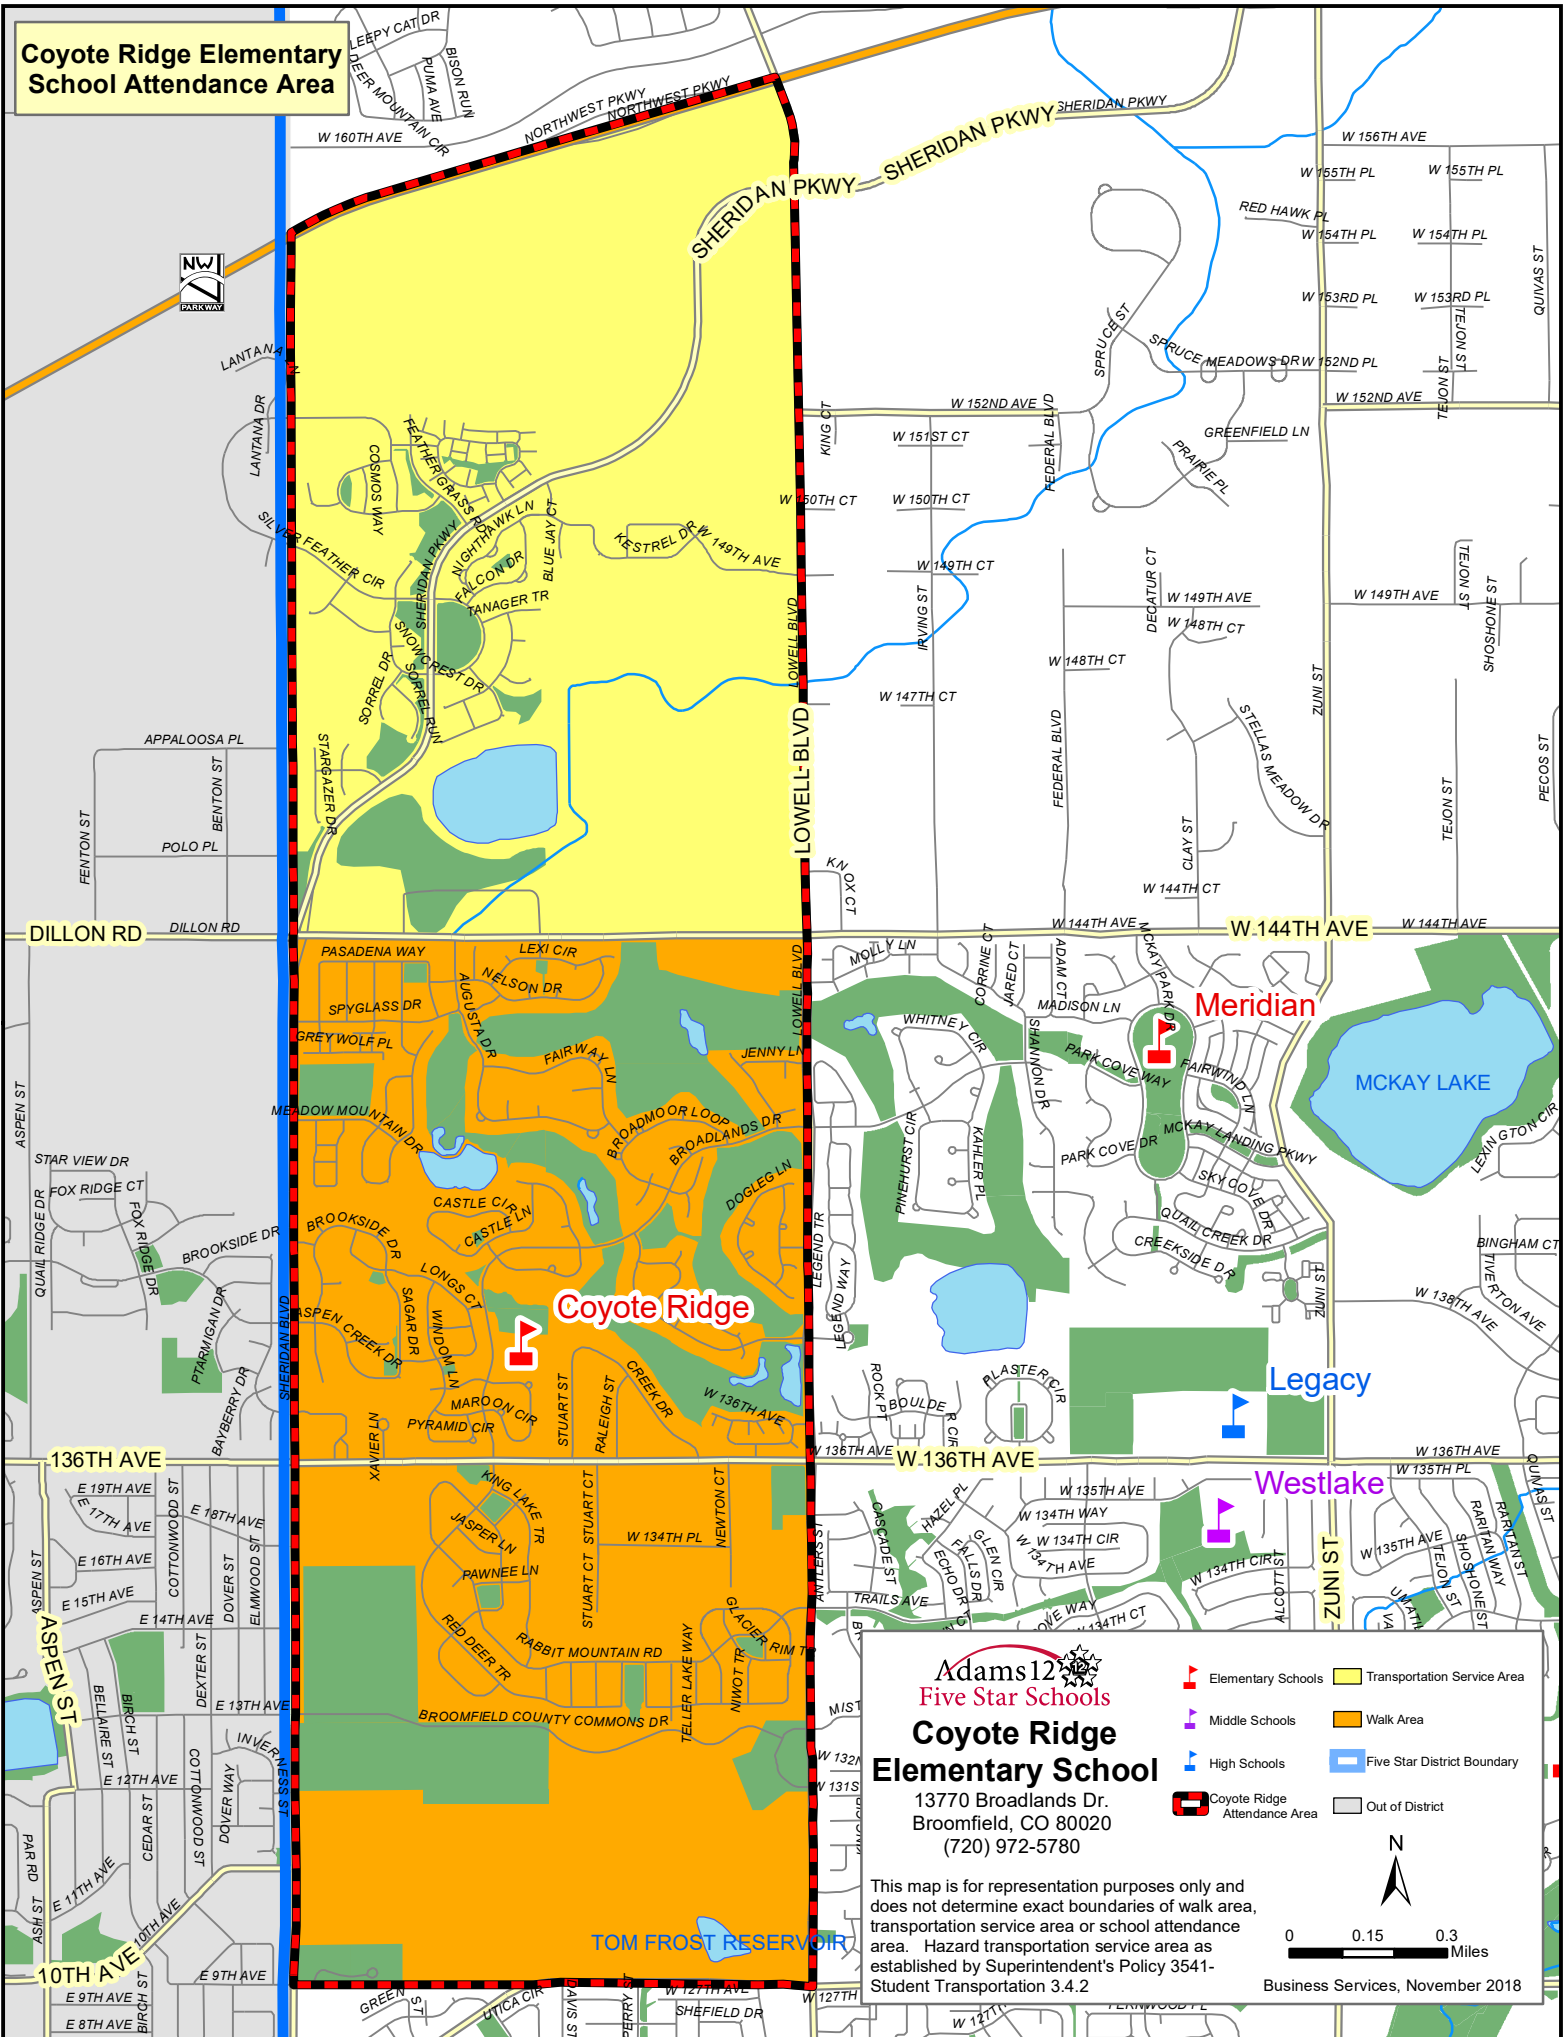

**Coyote Ridge Elementary School Attendance Area**

**Adams 12 Five Star Schools**  
**Coyote Ridge Elementary School**  
 13770 Broadlands Dr.  
 Broomfield, CO 80020  
 (720) 972-5780

- Transportation Service Area
- Walk Area
- Five Star District Boundary
- Out of District
- Elementary Schools
- Middle Schools
- High Schools
- Coyote Ridge Attendance Area

This map is for representation purposes only and does not determine exact boundaries of walk area, transportation service area or school attendance area. Hazard transportation service area as established by Superintendent's Policy 3541-Student Transportation 3.4.2