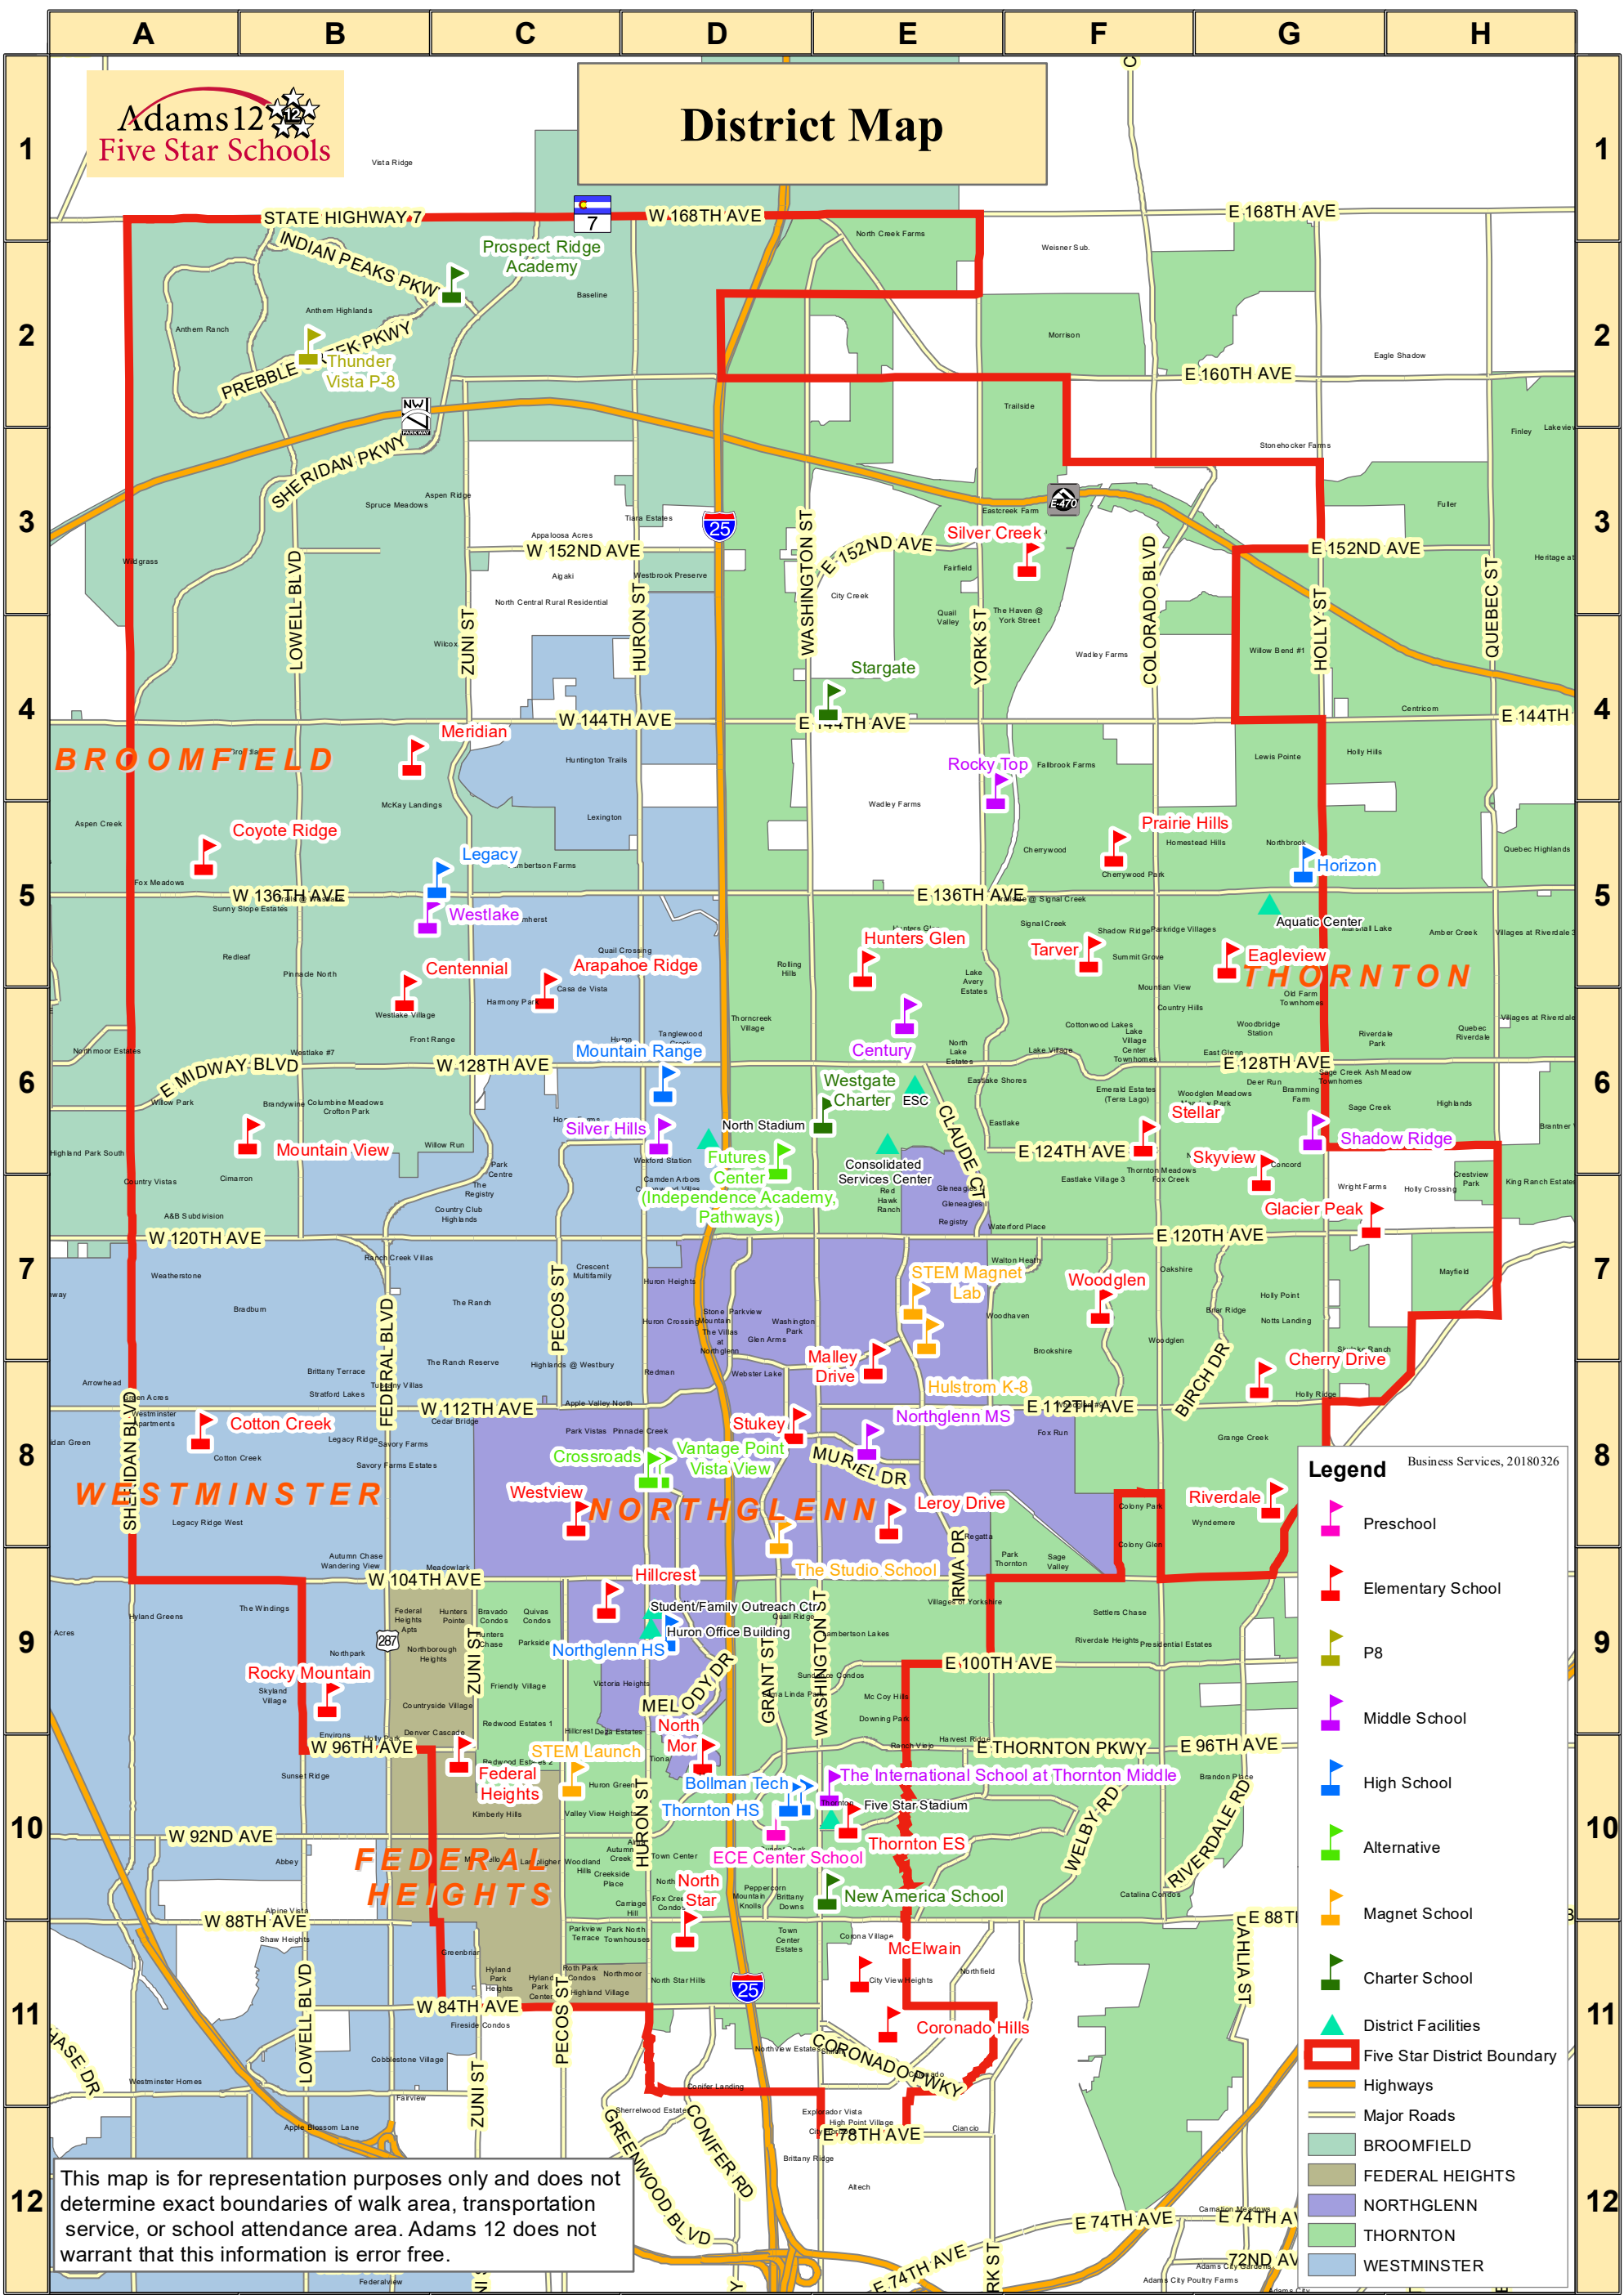

District Map

Legend Business Services, 20180326

- Preschool
- Elementary School
- P8
- Middle School
- High School
- Magnet School
- Charter School
- District Facilities
- Five Star District Boundary
- Highways
- Major Roads
- BROOMFIELD
- FEDERAL HEIGHTS
- NORTHGLENN
- THORNTON
- WESTMINSTER

This map is for representation purposes only and does not determine exact boundaries of walk area, transportation service, or school attendance area. Adams 12 does not warrant that this information is error free.