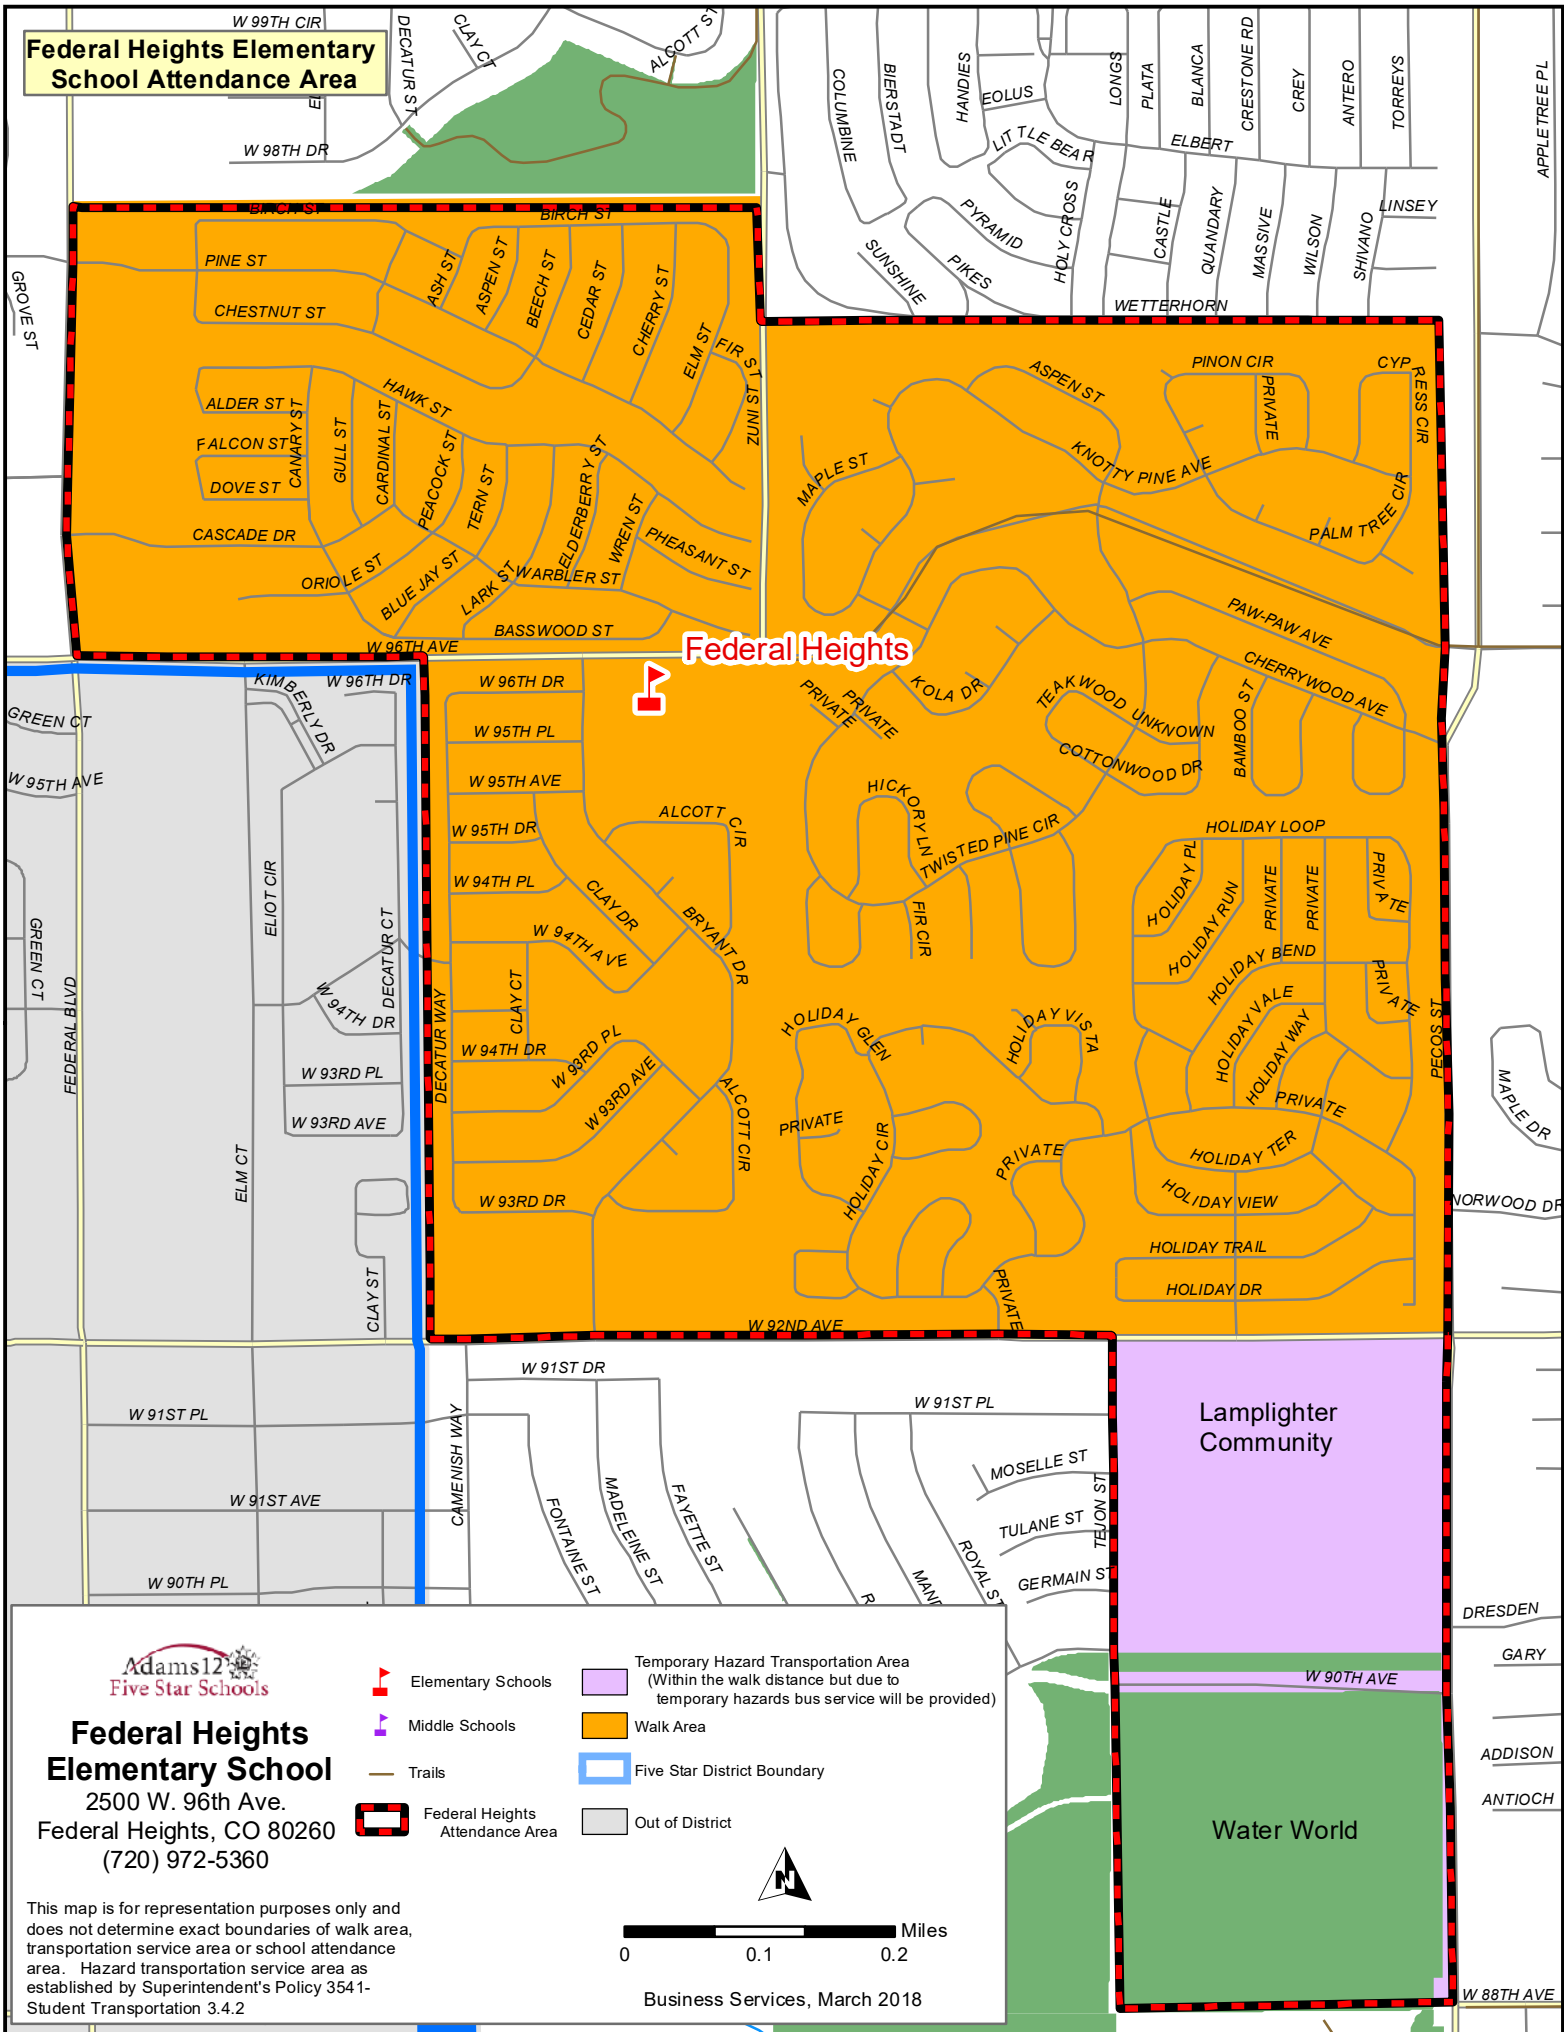

**Federal Heights Elementary School Attendance Area**

Federal Heights

Lamplighter Community

Water World

**Federal Heights Elementary School**

2500 W. 96th Ave.  
Federal Heights, CO 80260  
(720) 972-5360

- Elementary Schools
- Middle Schools
- Trails
- Federal Heights Attendance Area
- Temporary Hazard Transportation Area (Within the walk distance but due to temporary hazards bus service will be provided)
- Walk Area
- Five Star District Boundary
- Out of District

Business Services, March 2018

This map is for representation purposes only and does not determine exact boundaries of walk area, transportation service area or school attendance area. Hazard transportation service area as established by Superintendent's Policy 3541-Student Transportation 3.4.2