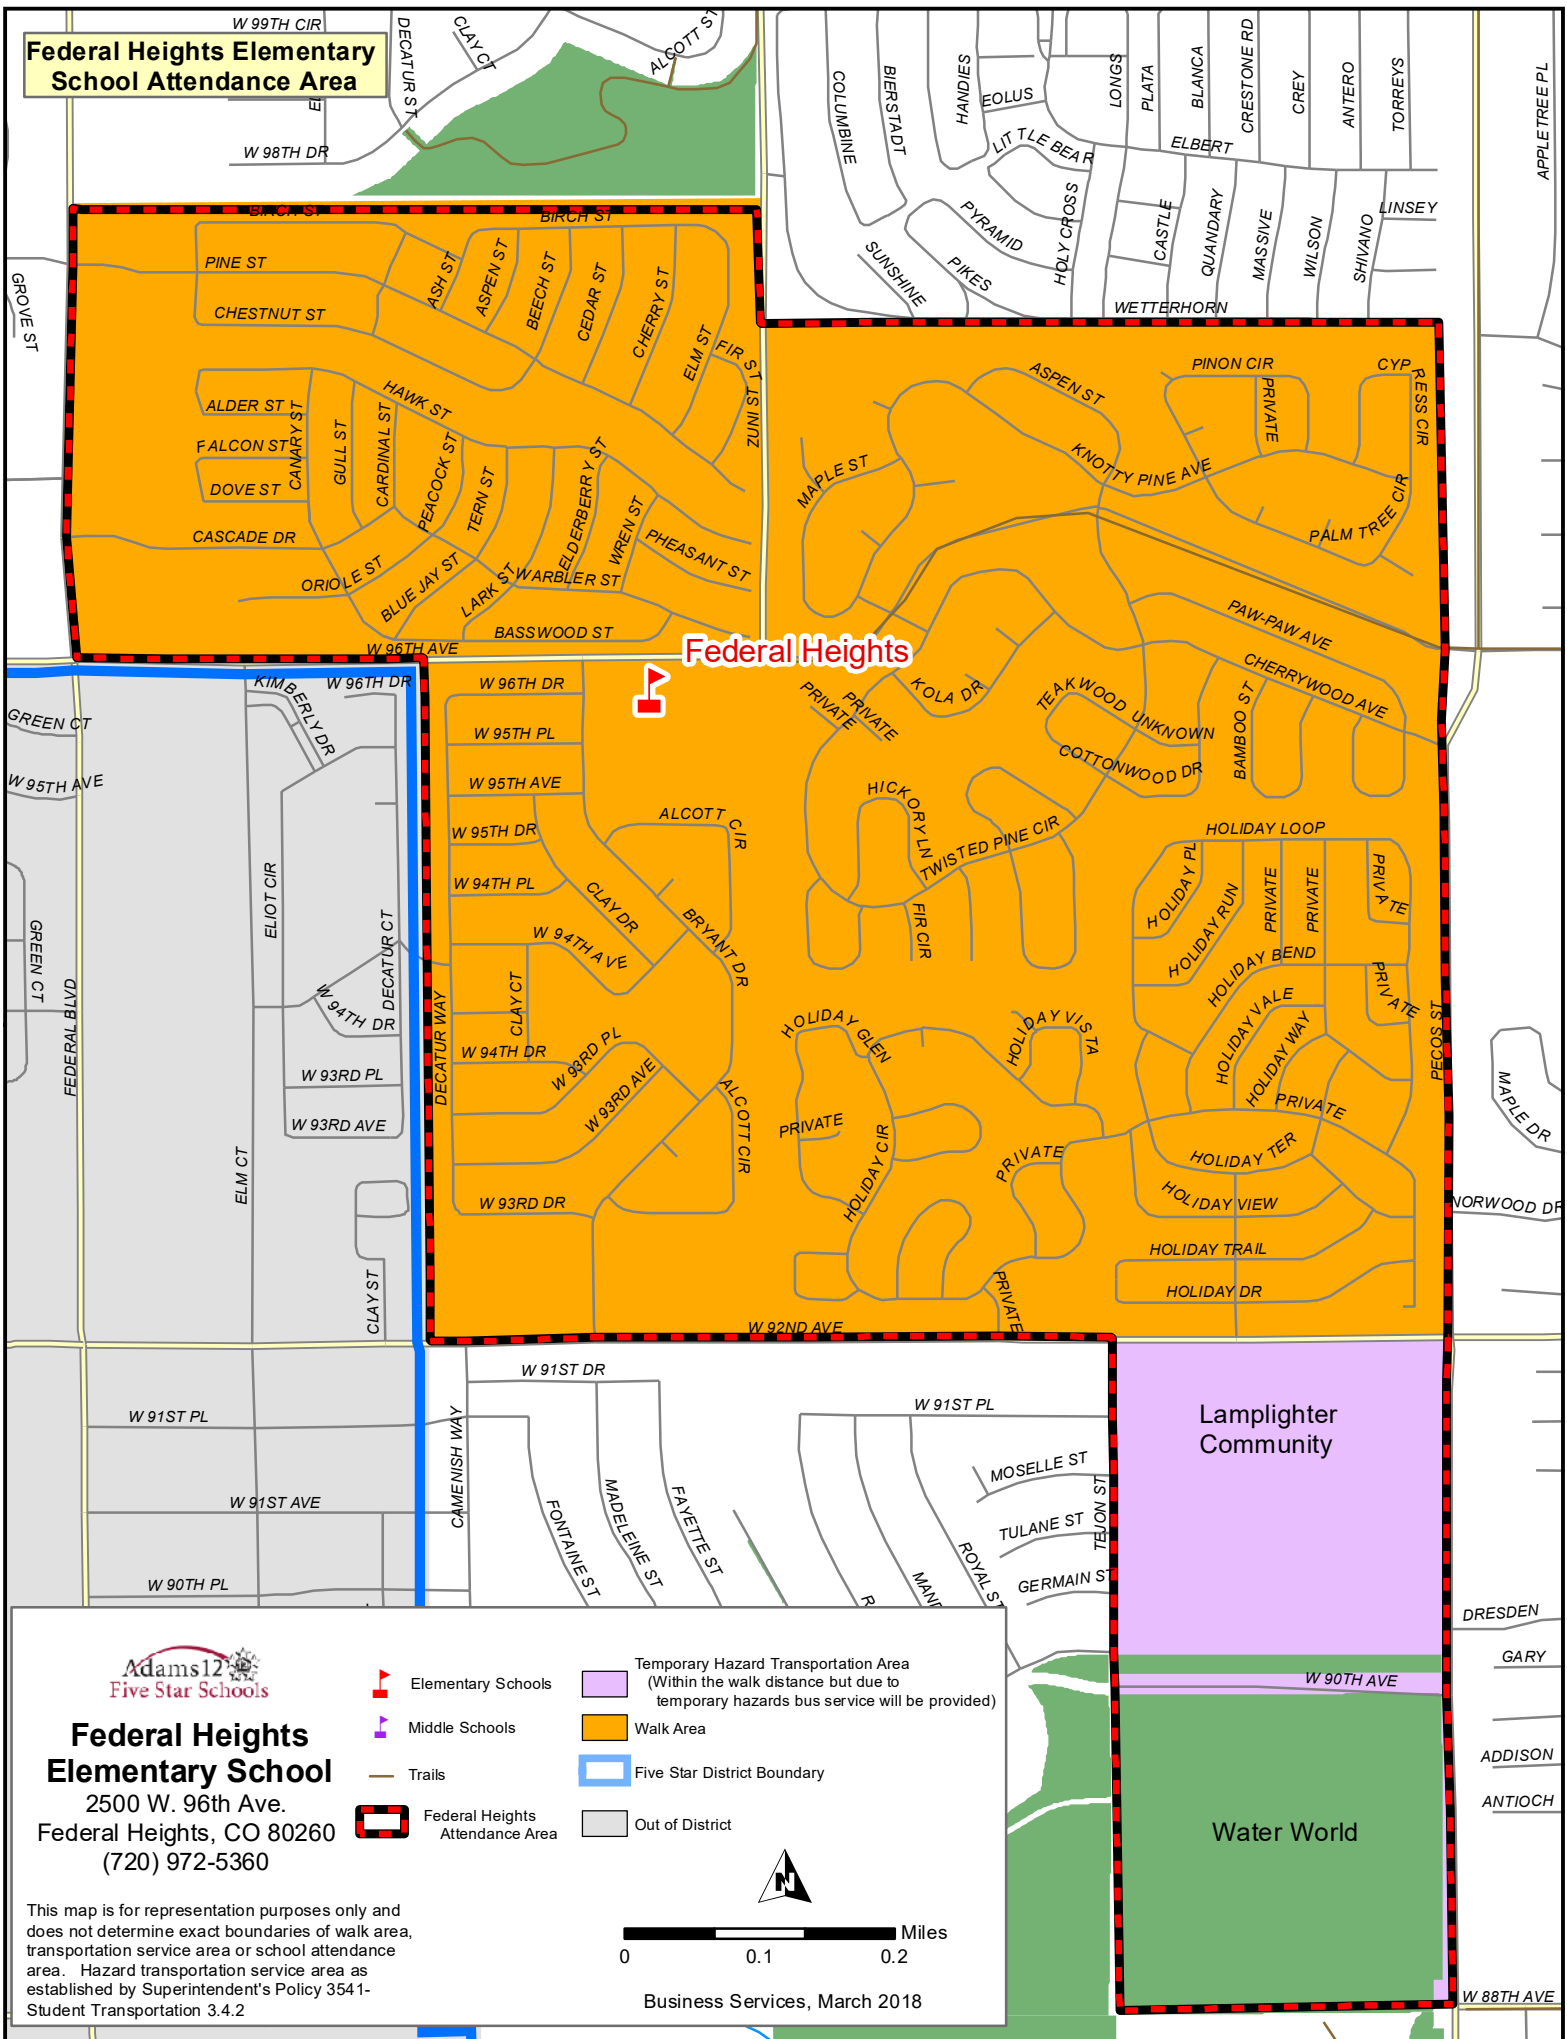

Federal Heights Elementary School Attendance Area

Federal Heights Elementary School

2500 W. 96th Ave.
Federal Heights, CO 80260
(720) 972-5360

- Elementary Schools
- Middle Schools
- Trails
- Federal Heights Attendance Area
- Temporary Hazard Transportation Area (Within the walk distance but due to temporary hazards bus service will be provided)
- Walk Area
- Five Star District Boundary
- Out of District

This map is for representation purposes only and does not determine exact boundaries of walk area, transportation service area or school attendance area. Hazard transportation service area as established by Superintendent's Policy 3541-Student Transportation 3.4.2

0 0.1 0.2 Miles

Business Services, March 2018