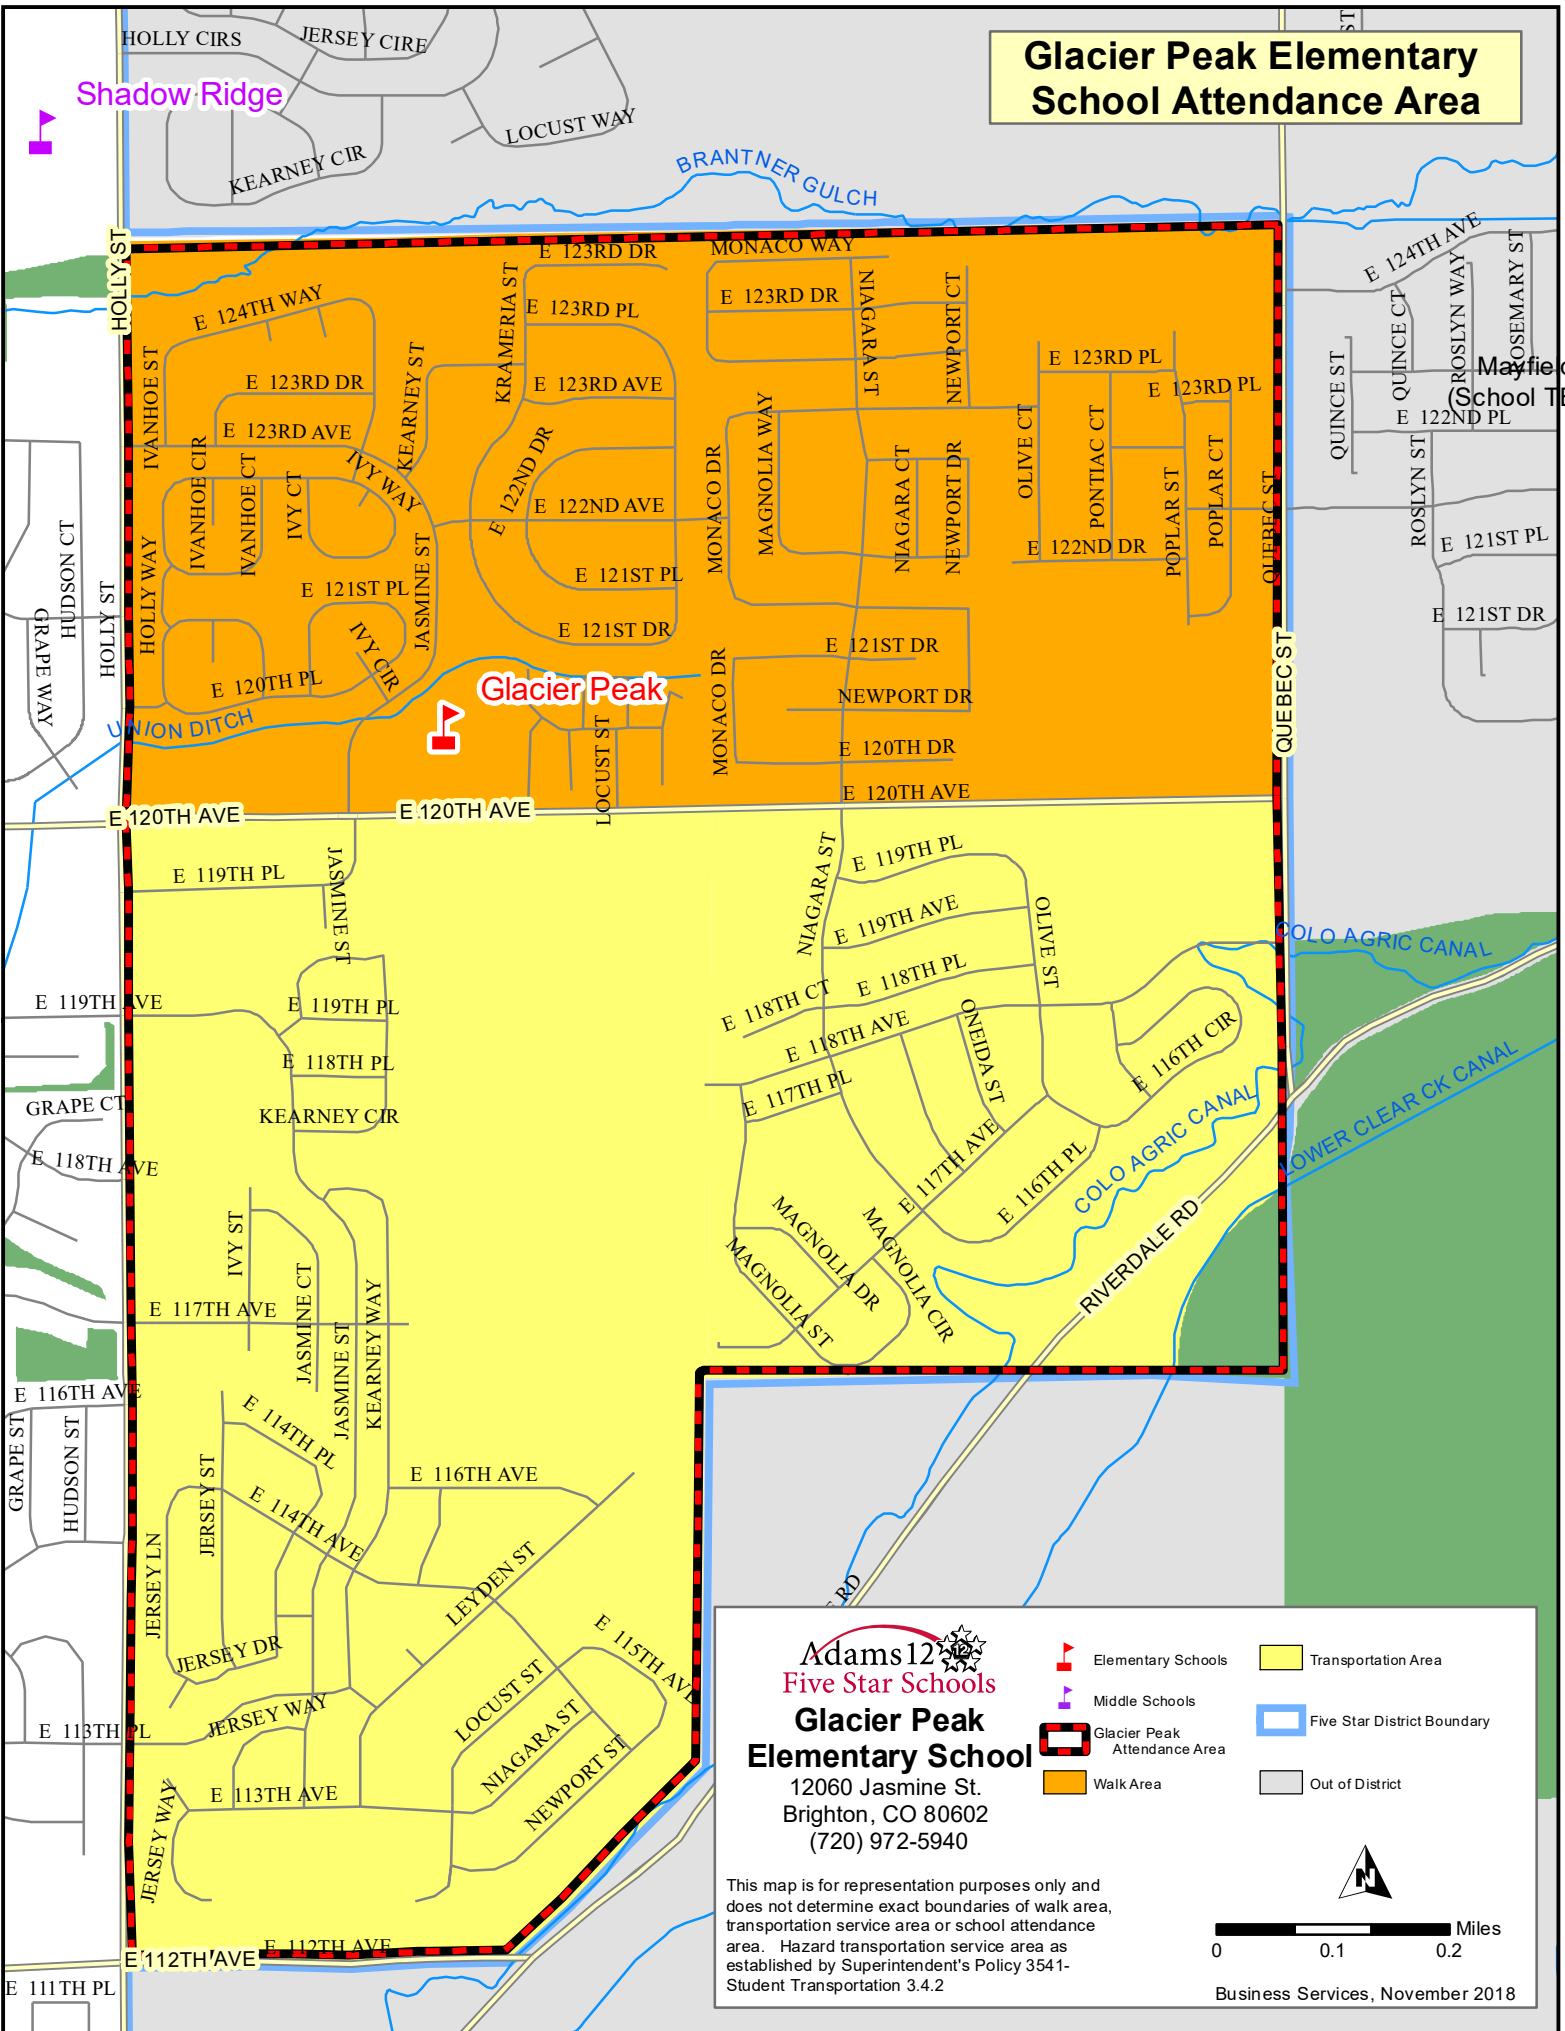

# Glacier Peak Elementary School Attendance Area

Shadow Ridge

Glacier Peak

Adams 12  
**Five Star Schools**  
**Glacier Peak**  
**Elementary School**  
 12060 Jasmine St.  
 Brighton, CO 80602  
 (720) 972-5940

- Elementary Schools
- Middle Schools
- Glacier Peak Attendance Area
- Walk Area
- Transportation Area
- Five Star District Boundary
- Out of District

This map is for representation purposes only and does not determine exact boundaries of walk area, transportation service area or school attendance area. Hazard transportation service area as established by Superintendent's Policy 3541-Student Transportation 3.4.2