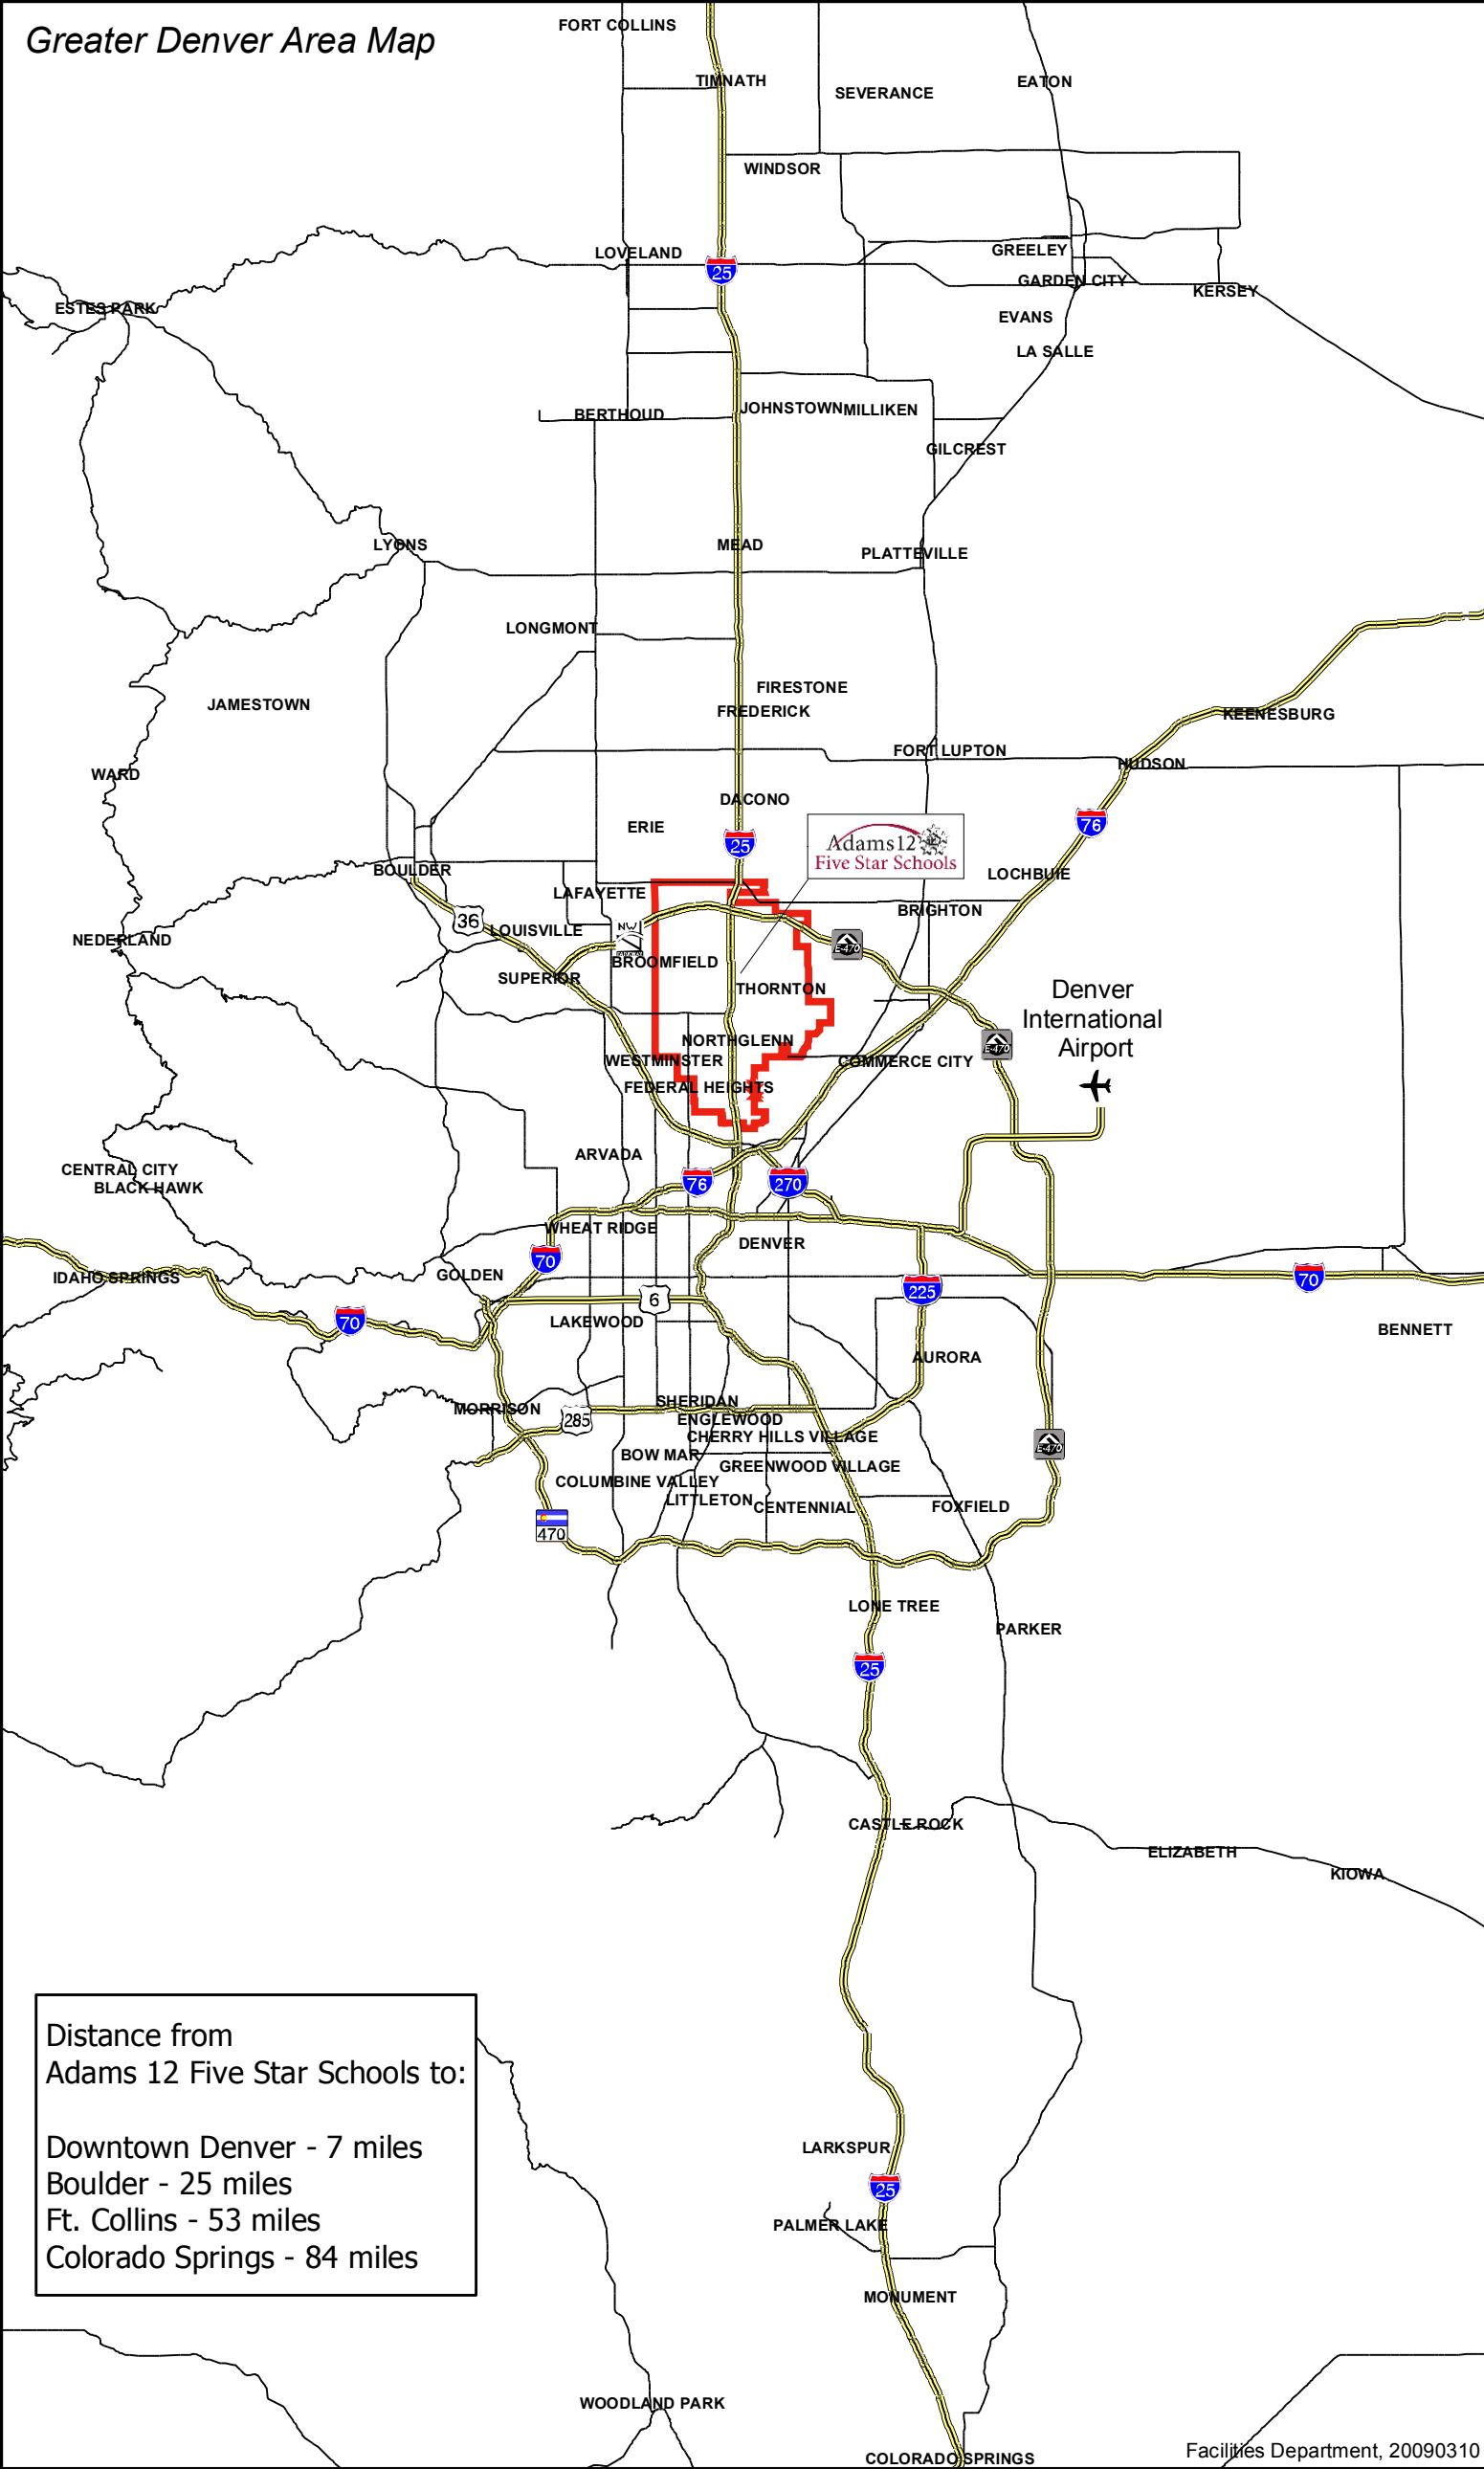

Greater Denver Area Map

Adams 12
Five Star Schools

Denver
International
Airport

Distance from
Adams 12 Five Star Schools to:

- Downtown Denver - 7 miles
- Boulder - 25 miles
- Ft. Collins - 53 miles
- Colorado Springs - 84 miles