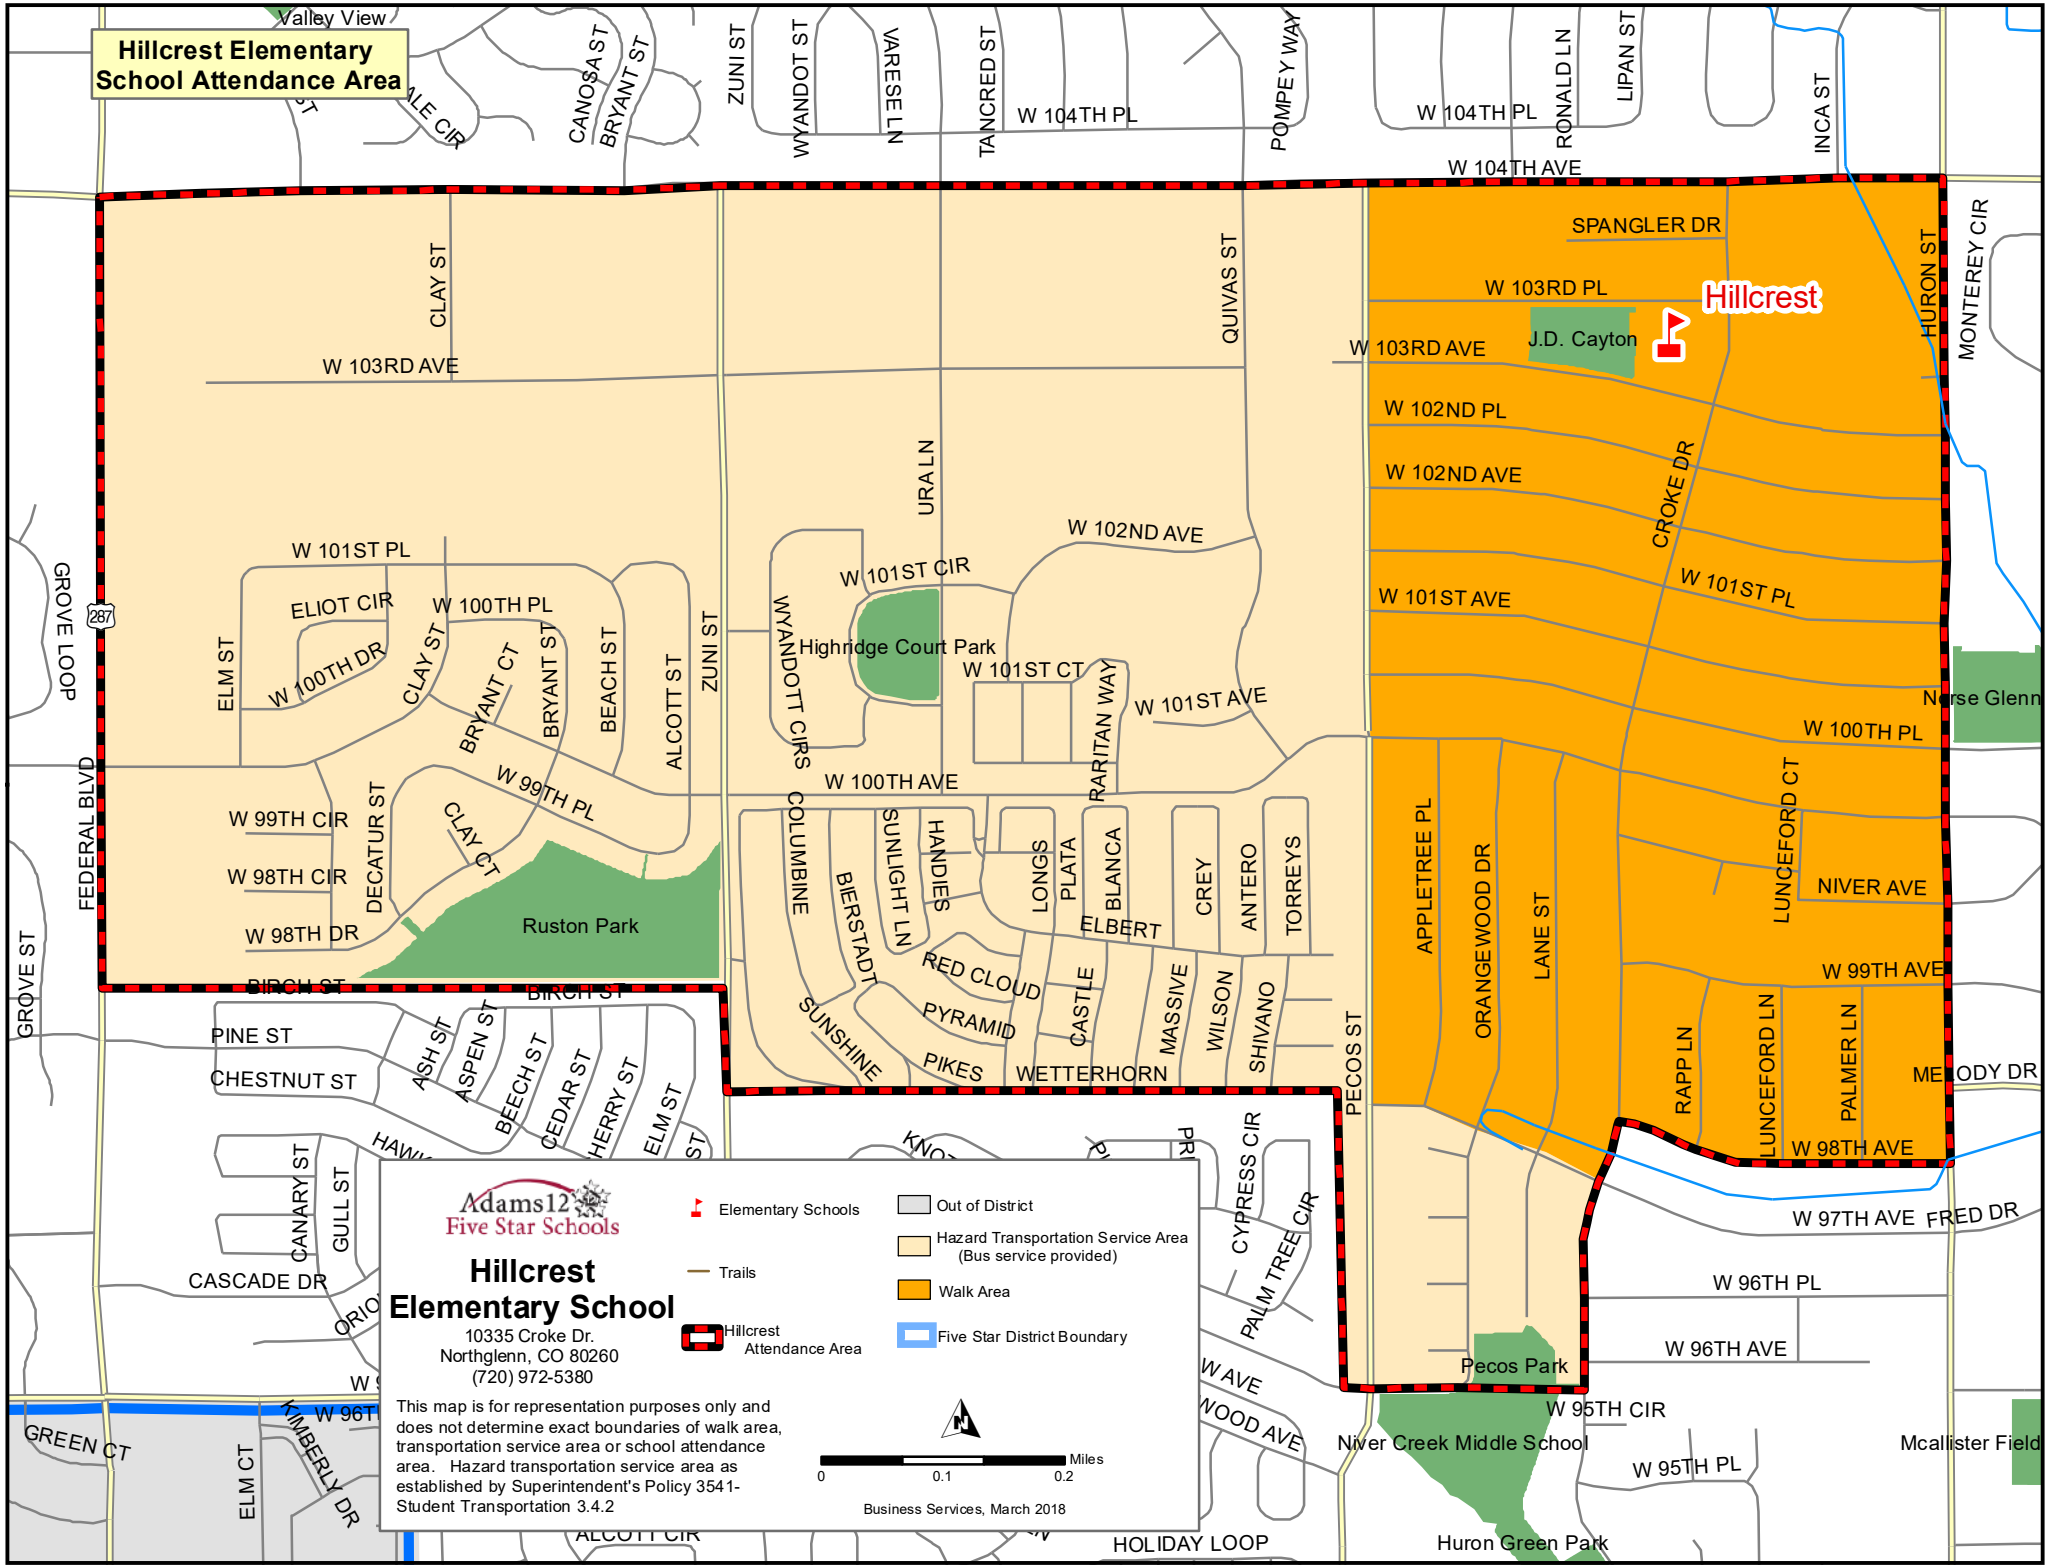

Hillcrest Elementary School Attendance Area

Adams12 Five Star Schools
Hillcrest Elementary School
 10335 Croke Dr.
 Northglenn, CO 80260
 (720) 972-5380

- Elementary Schools
- Hillcrest Attendance Area
- Out of District
- Hazard Transportation Service Area (Bus service provided)
- Walk Area
- Five Star District Boundary
- Trails

This map is for representation purposes only and does not determine exact boundaries of walk area, transportation service area or school attendance area. Hazard transportation service area as established by Superintendent's Policy 3541-Student Transportation 3.4.2