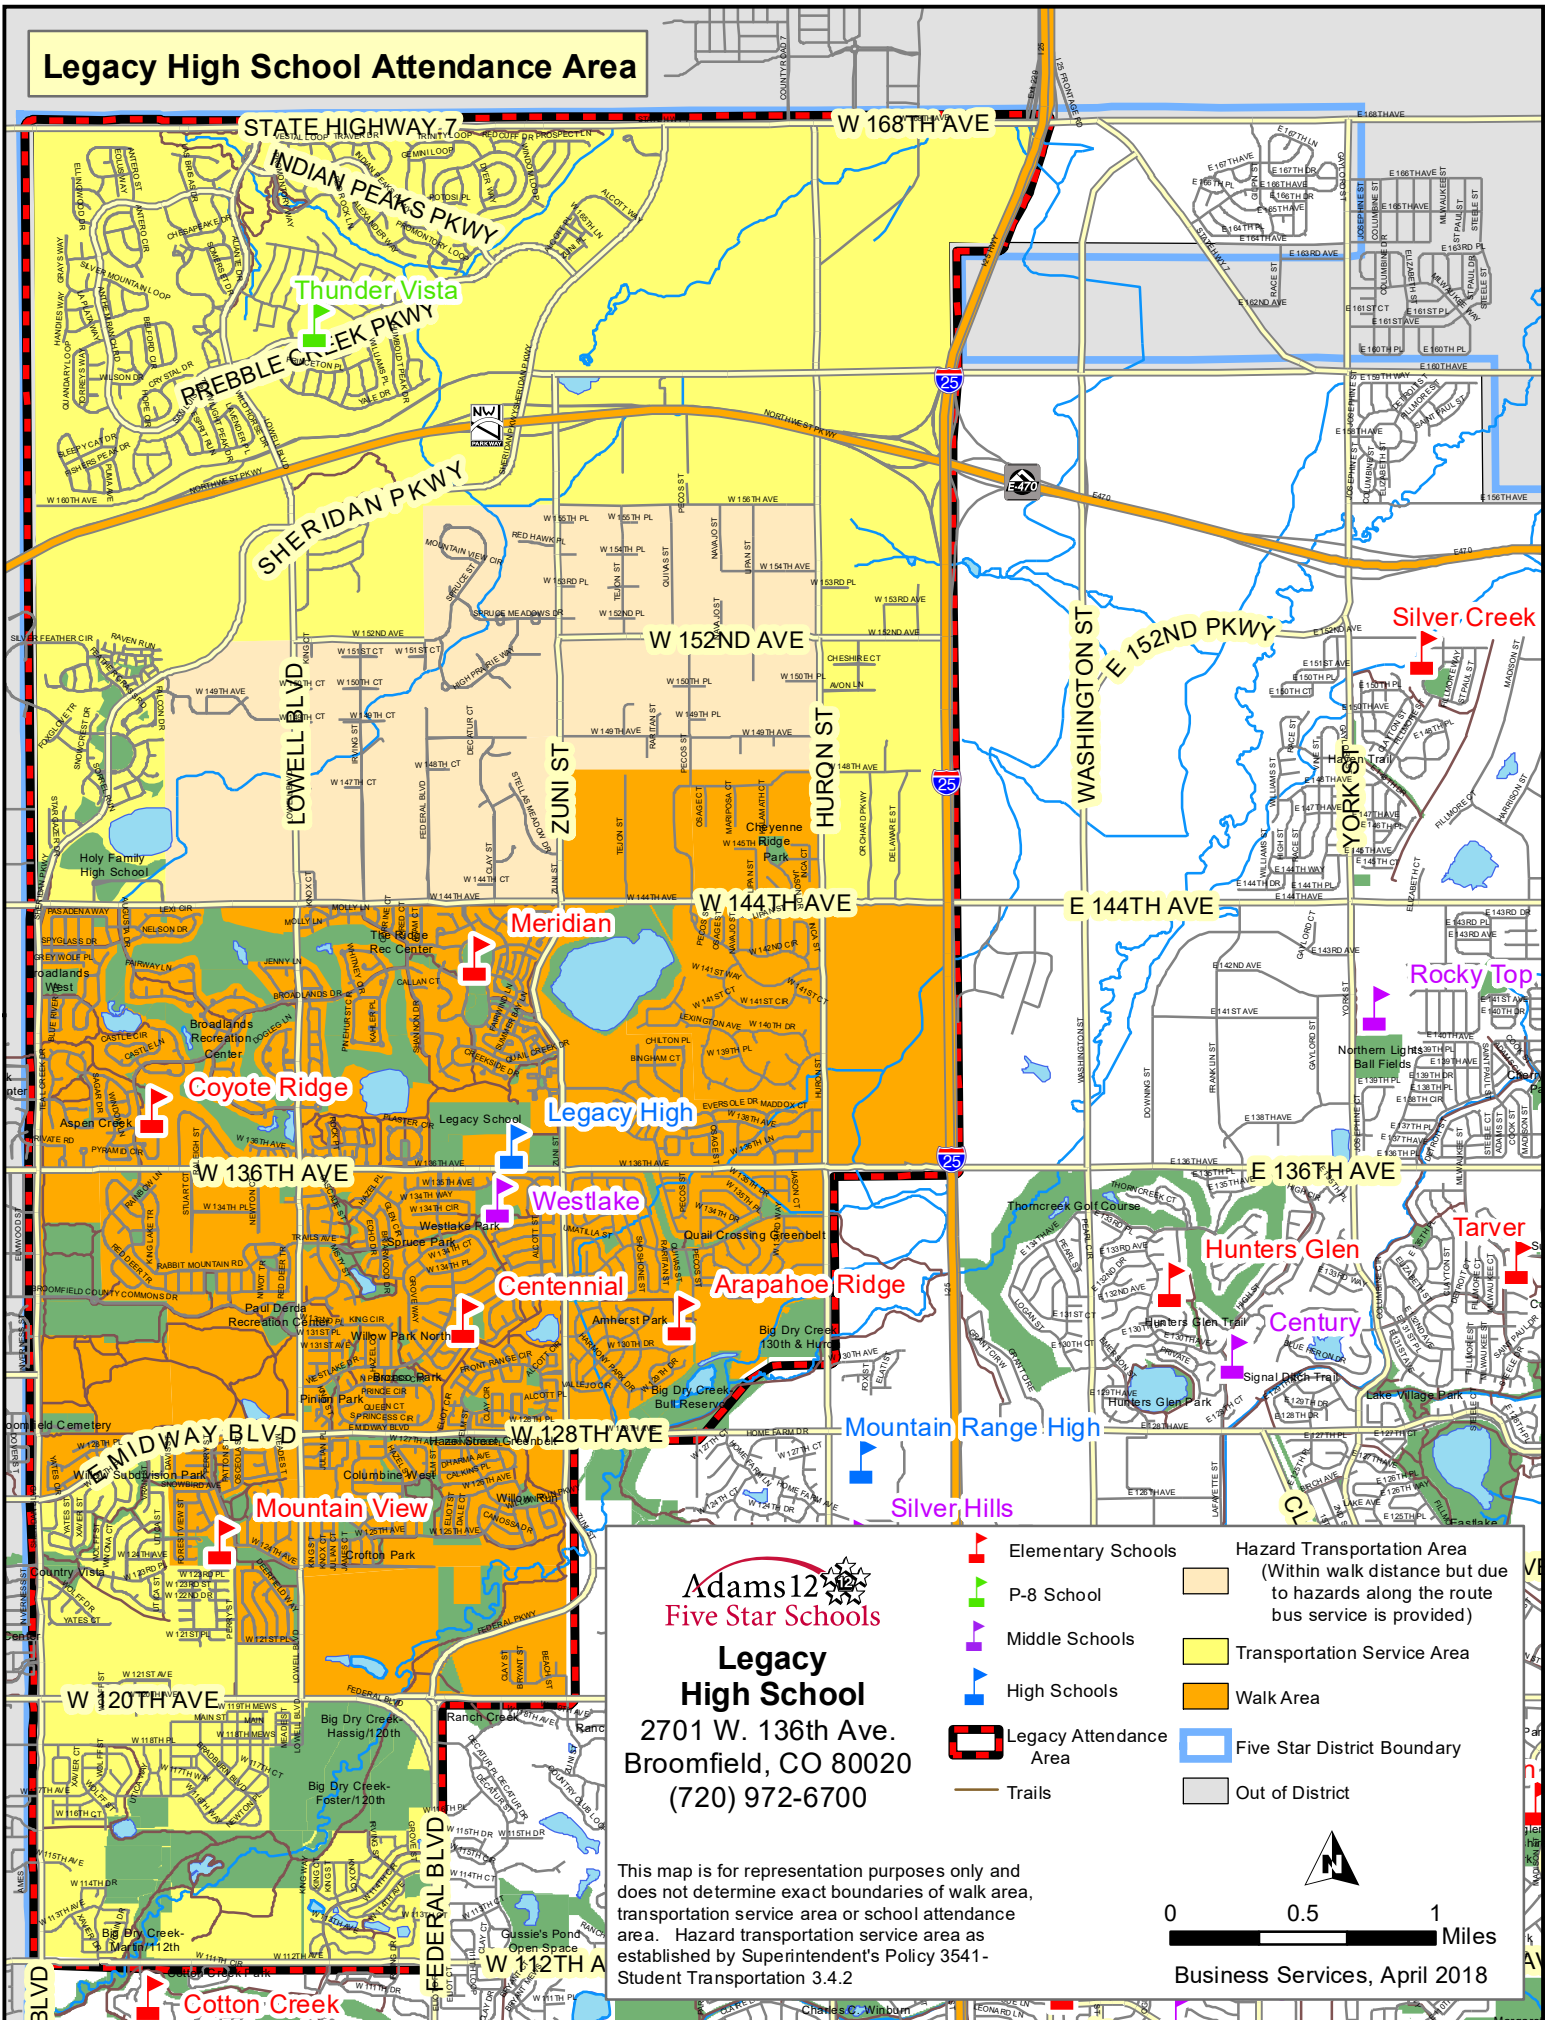

Legacy High School Attendance Area

Adams 12
Five Star Schools

Legacy High School

2701 W. 136th Ave.
Broomfield, CO 80020
(720) 972-6700

This map is for representation purposes only and does not determine exact boundaries of walk area, transportation service area or school attendance area. Hazard transportation service area as established by Superintendent's Policy 3541- Student Transportation 3.4.2

- Elementary Schools
- P-8 School
- Middle Schools
- High Schools
- Legacy Attendance Area
- Trails
- Hazard Transportation Area (Within walk distance but due to hazards along the route bus service is provided)
- Transportation Service Area
- Walk Area
- Five Star District Boundary
- Out of District