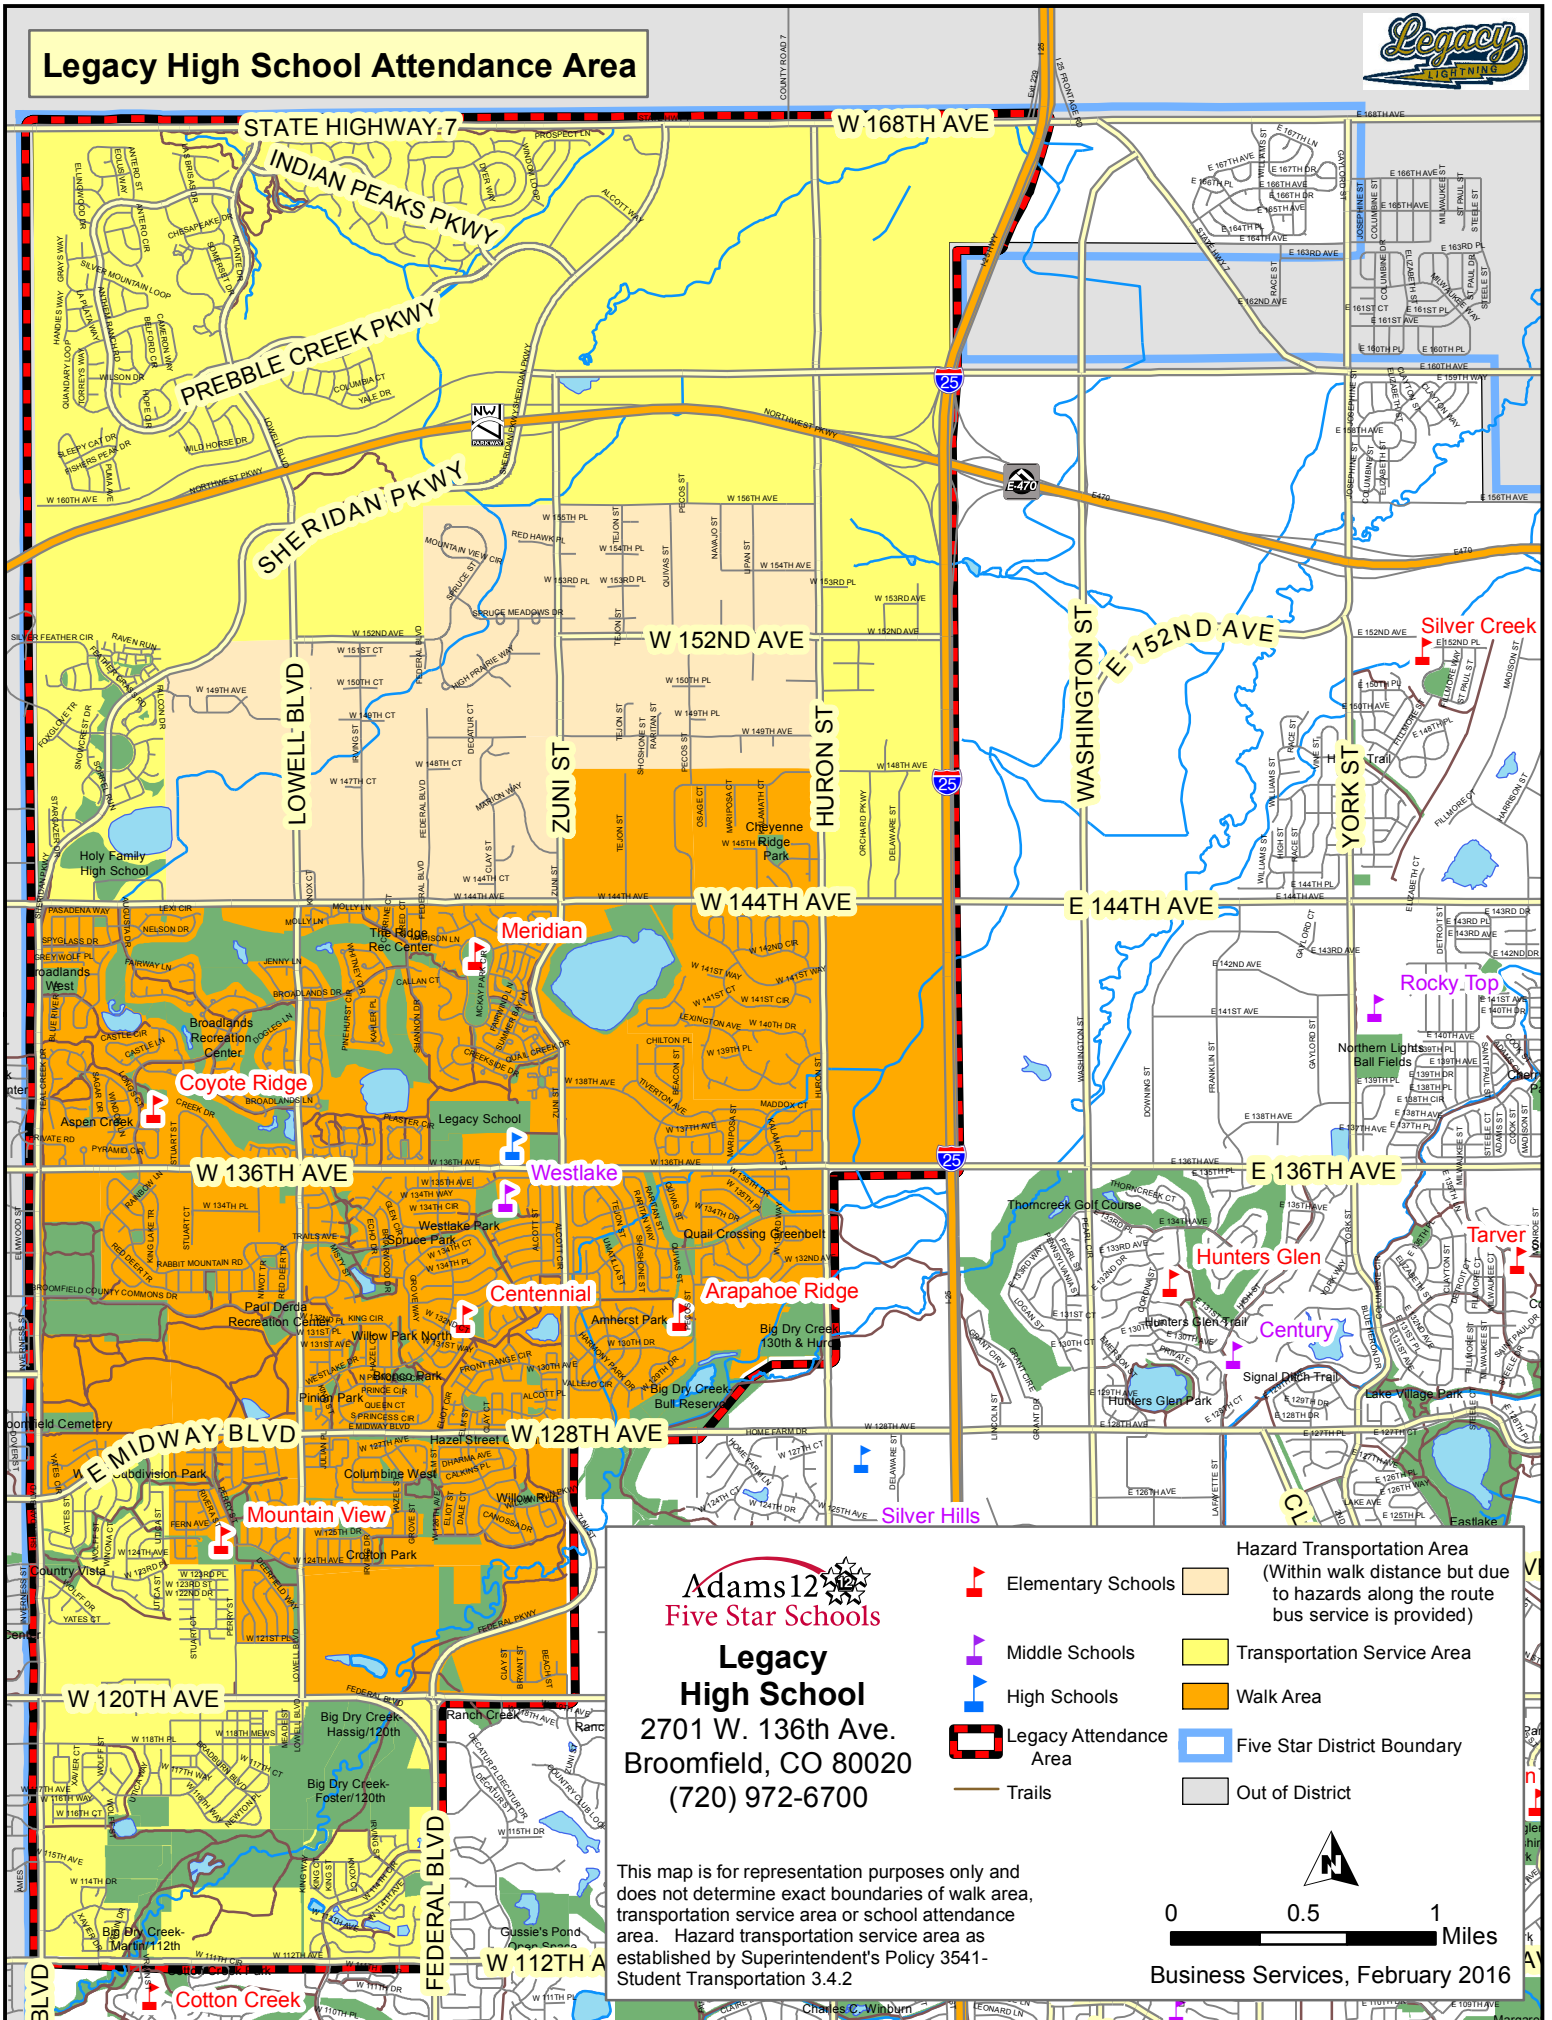

Legacy High School Attendance Area

Adams 12
Five Star Schools
Legacy High School
 2701 W. 136th Ave.
 Broomfield, CO 80020
 (720) 972-6700

- Elementary Schools
- Middle Schools
- High Schools
- Legacy Attendance Area
- Trails
- Hazard Transportation Area (Within walk distance but due to hazards along the route bus service is provided)
- Transportation Service Area
- Walk Area
- Five Star District Boundary
- Out of District

This map is for representation purposes only and does not determine exact boundaries of walk area, transportation service area or school attendance area. Hazard transportation service area as established by Superintendent's Policy 3541-Student Transportation 3.4.2