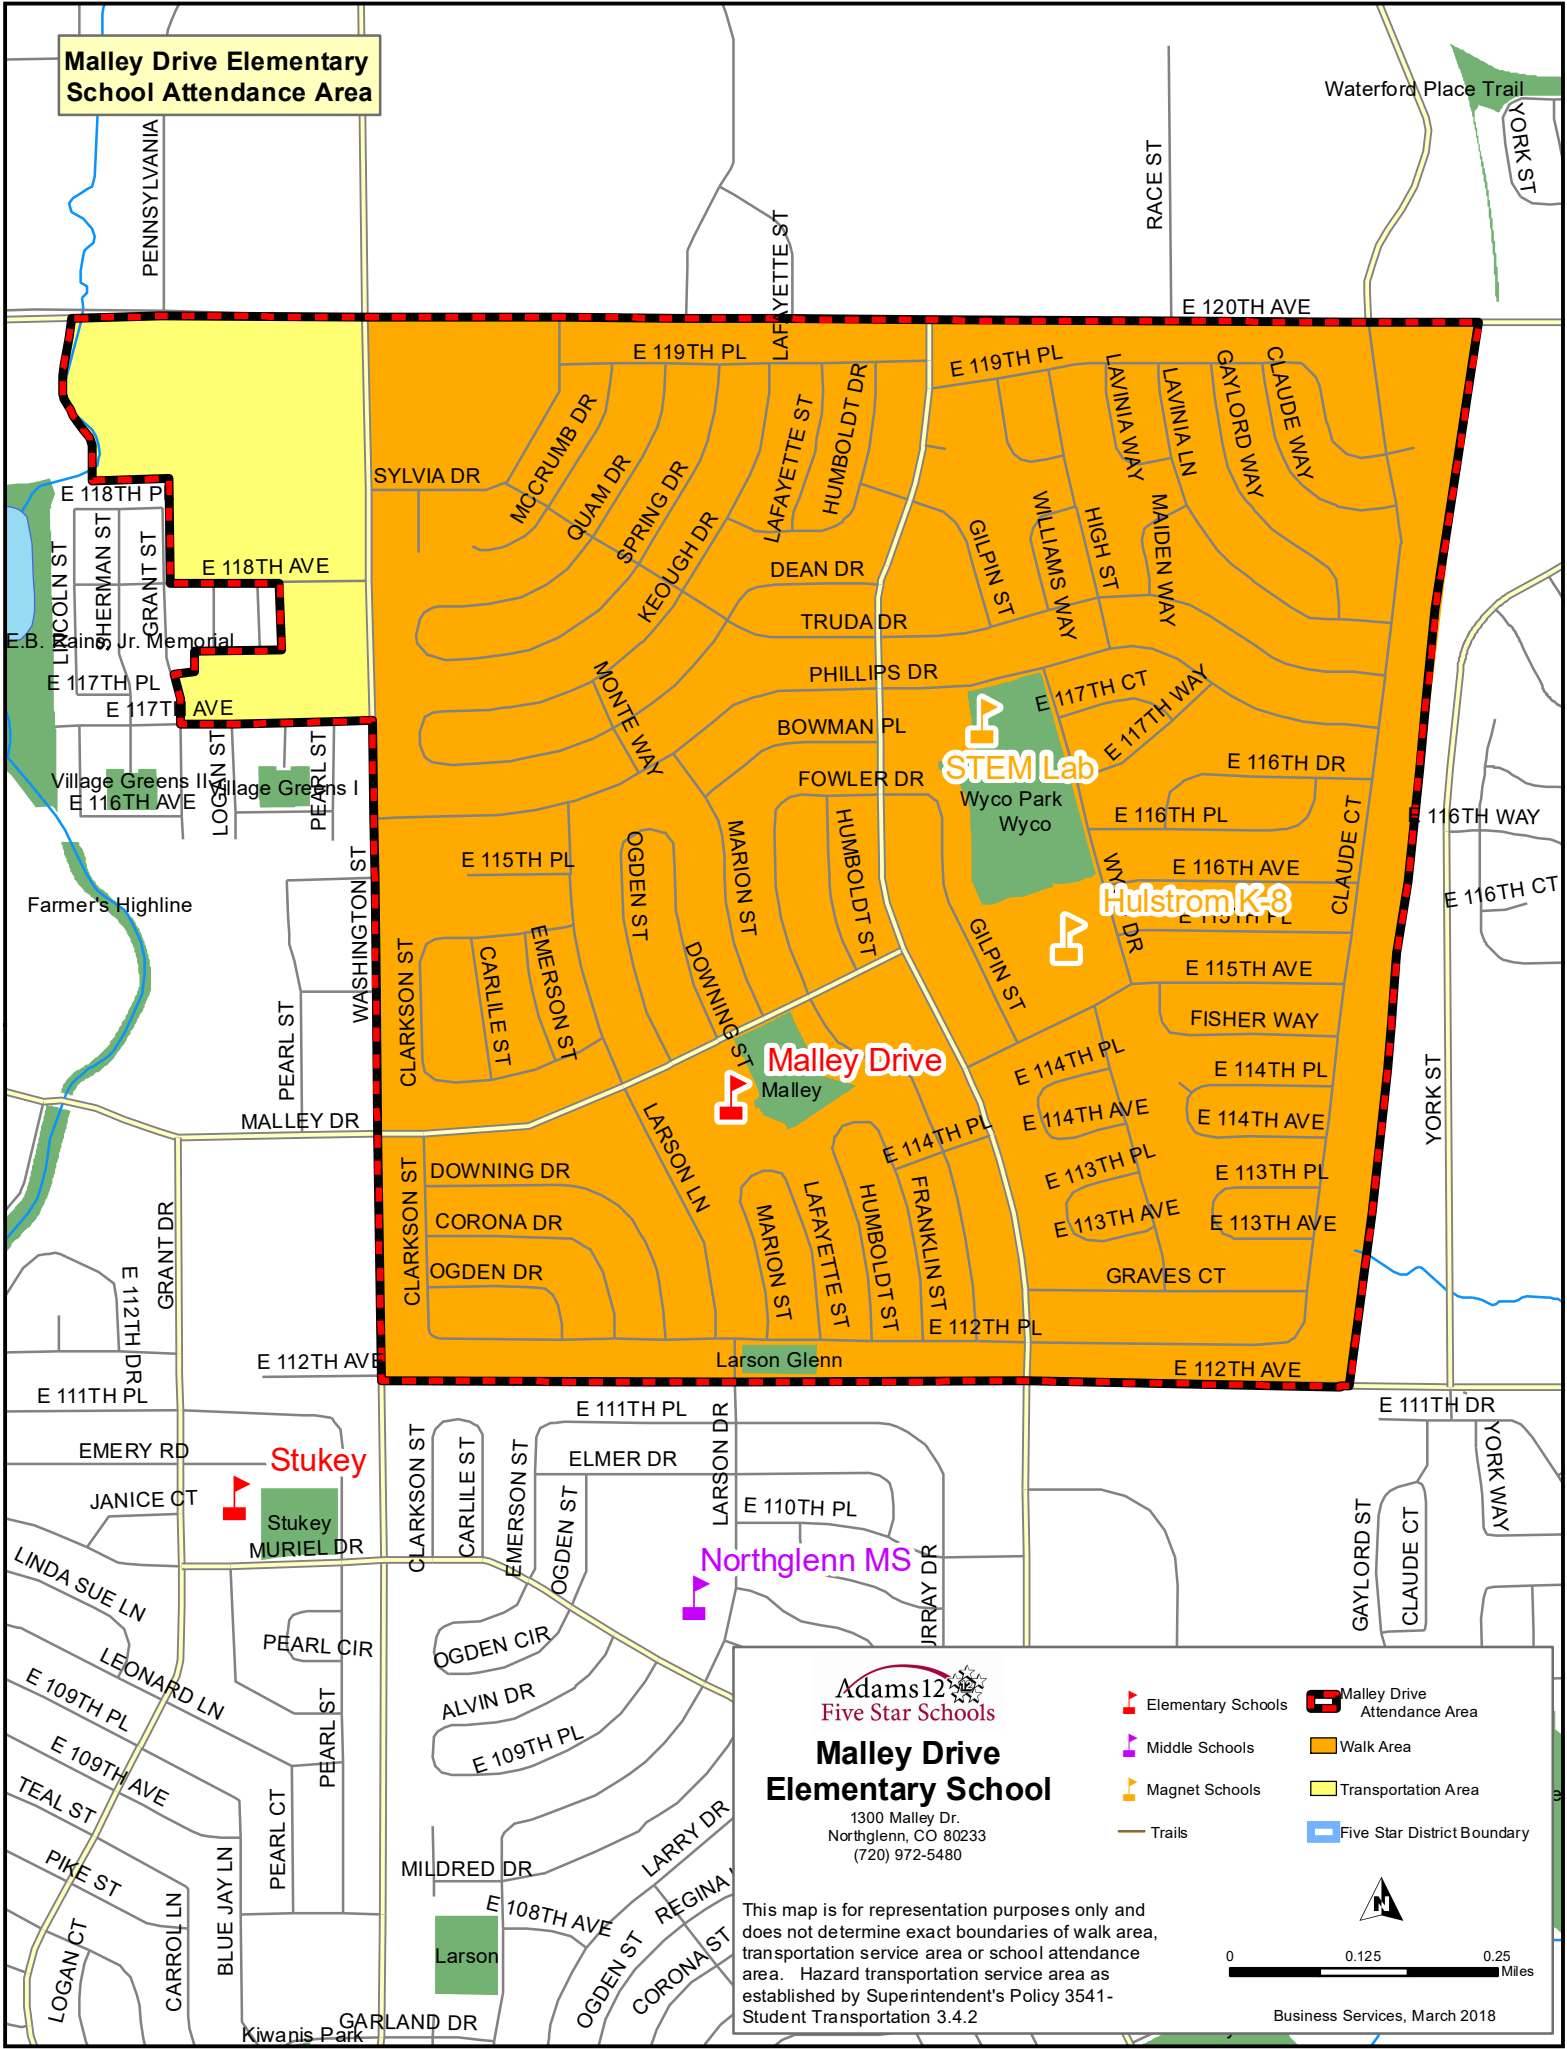

Malley Drive Elementary School Attendance Area

**Adams 12
Five Star Schools**

Malley Drive Elementary School
1300 Malley Dr.
Northglenn, CO 80233
(720) 972-5480

- Elementary Schools
- Middle Schools
- Magnet Schools
- Trails
- Malley Drive Attendance Area
- Walk Area
- Transportation Area
- Five Star District Boundary

This map is for representation purposes only and does not determine exact boundaries of walk area, transportation service area or school attendance area. Hazard transportation service area as established by Superintendent's Policy 3541-Student Transportation 3.4.2