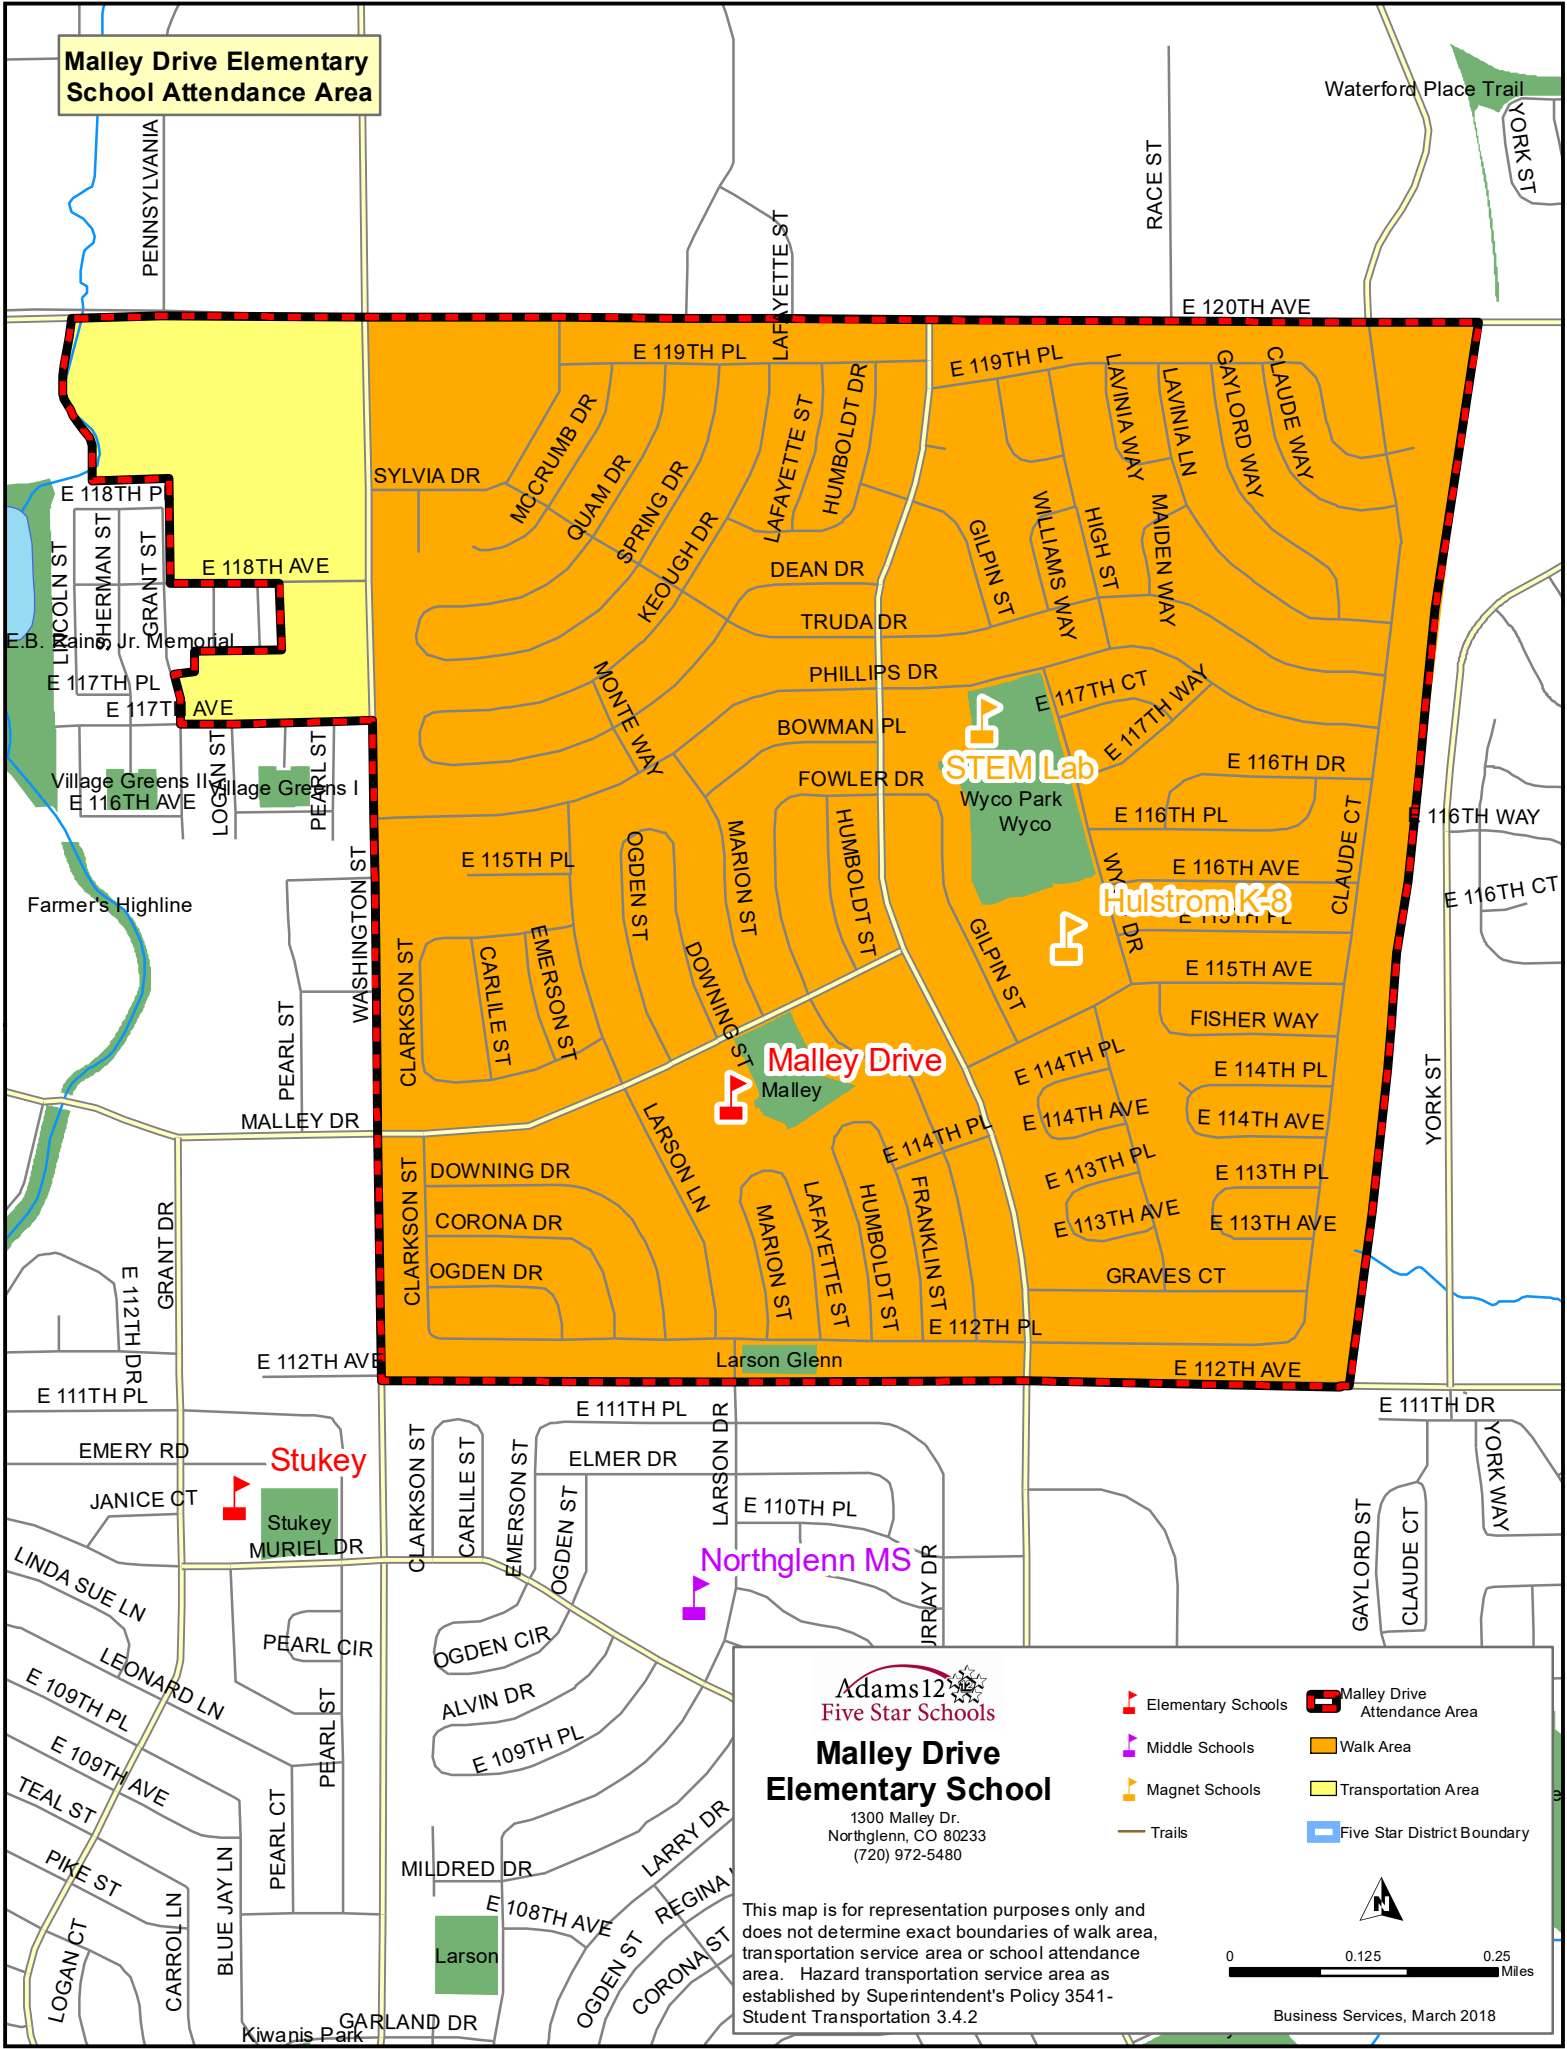

Malley Drive Elementary School Attendance Area

Adams 12
Five Star Schools

Malley Drive Elementary School

1300 Malley Dr.
Northglenn, CO 80233
(720) 972-5480

- Elementary Schools
- Middle Schools
- Magnet Schools
- Trails
- Malley Drive Attendance Area
- Walk Area
- Transportation Area
- Five Star District Boundary

This map is for representation purposes only and does not determine exact boundaries of walk area, transportation service area or school attendance area. Hazard transportation service area as established by Superintendent's Policy 3541-Student Transportation 3.4.2