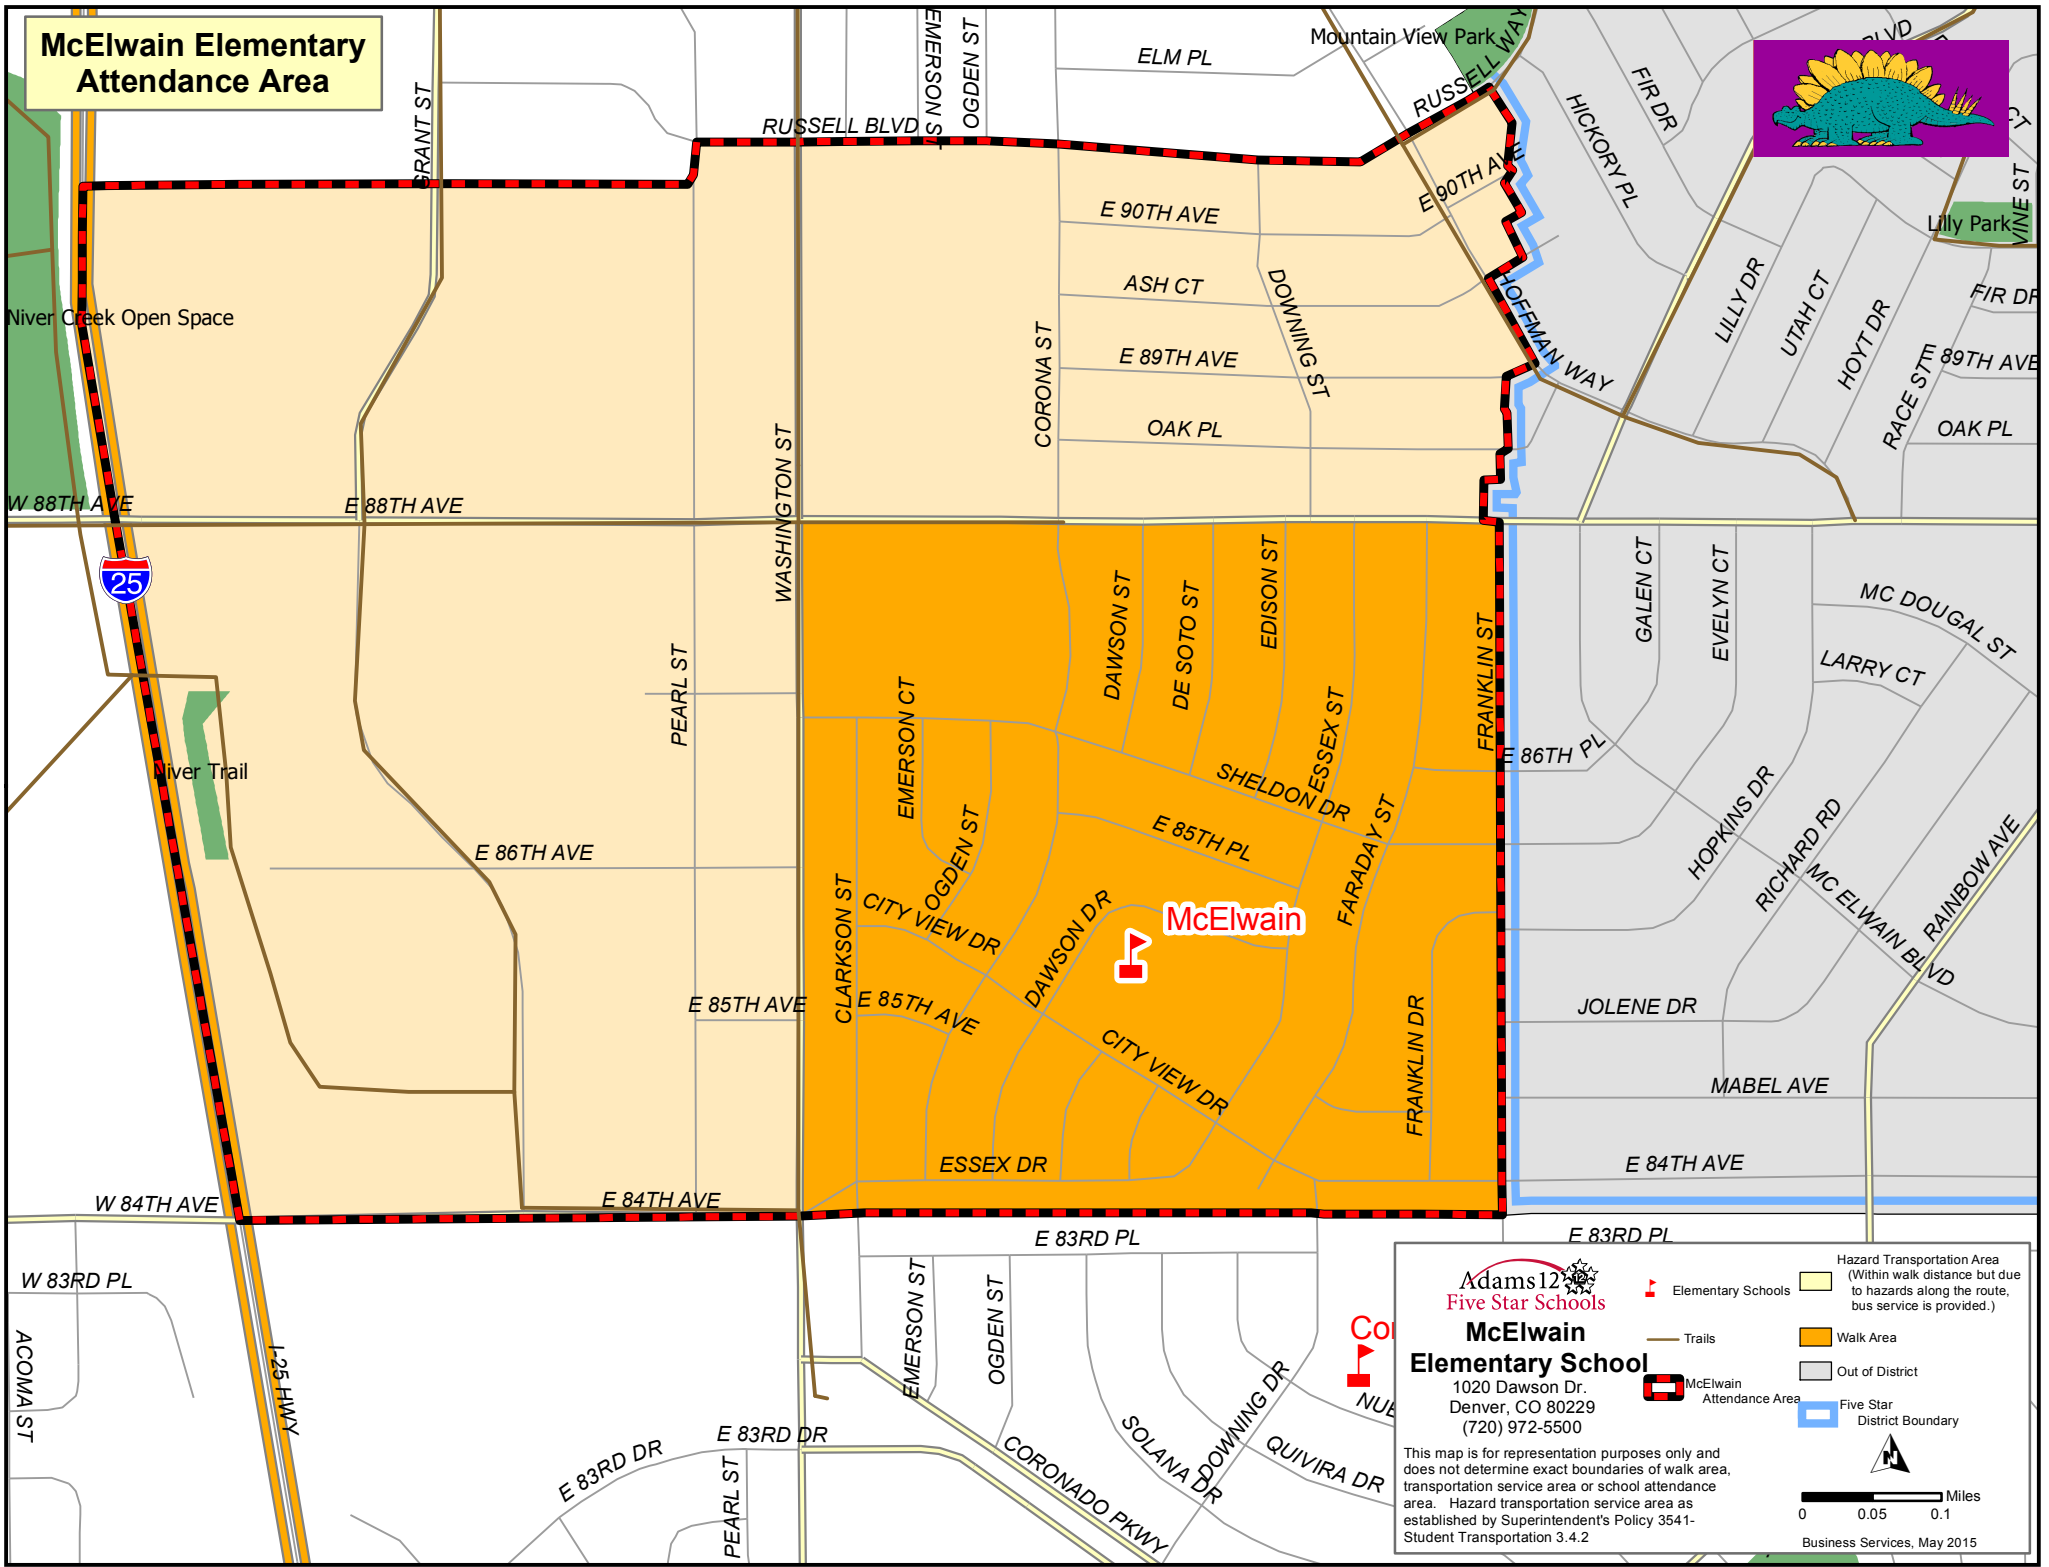

McElwain Elementary Attendance Area

McElwain Elementary School

 1020 Dawson Dr.

 Denver, CO 80229

 (720) 972-5500

Elementary Schools

 Walk Area

 Out of District

 Five Star District Boundary

Hazard Transportation Area (Within walk distance but due to hazards along the route, bus service is provided.)

 Trails

McElwain Attendance Area

This map is for representation purposes only and does not determine exact boundaries of walk area, transportation service area or school attendance area. Hazard transportation service area as established by Superintendent's Policy 3541-Student Transportation 3.4.2