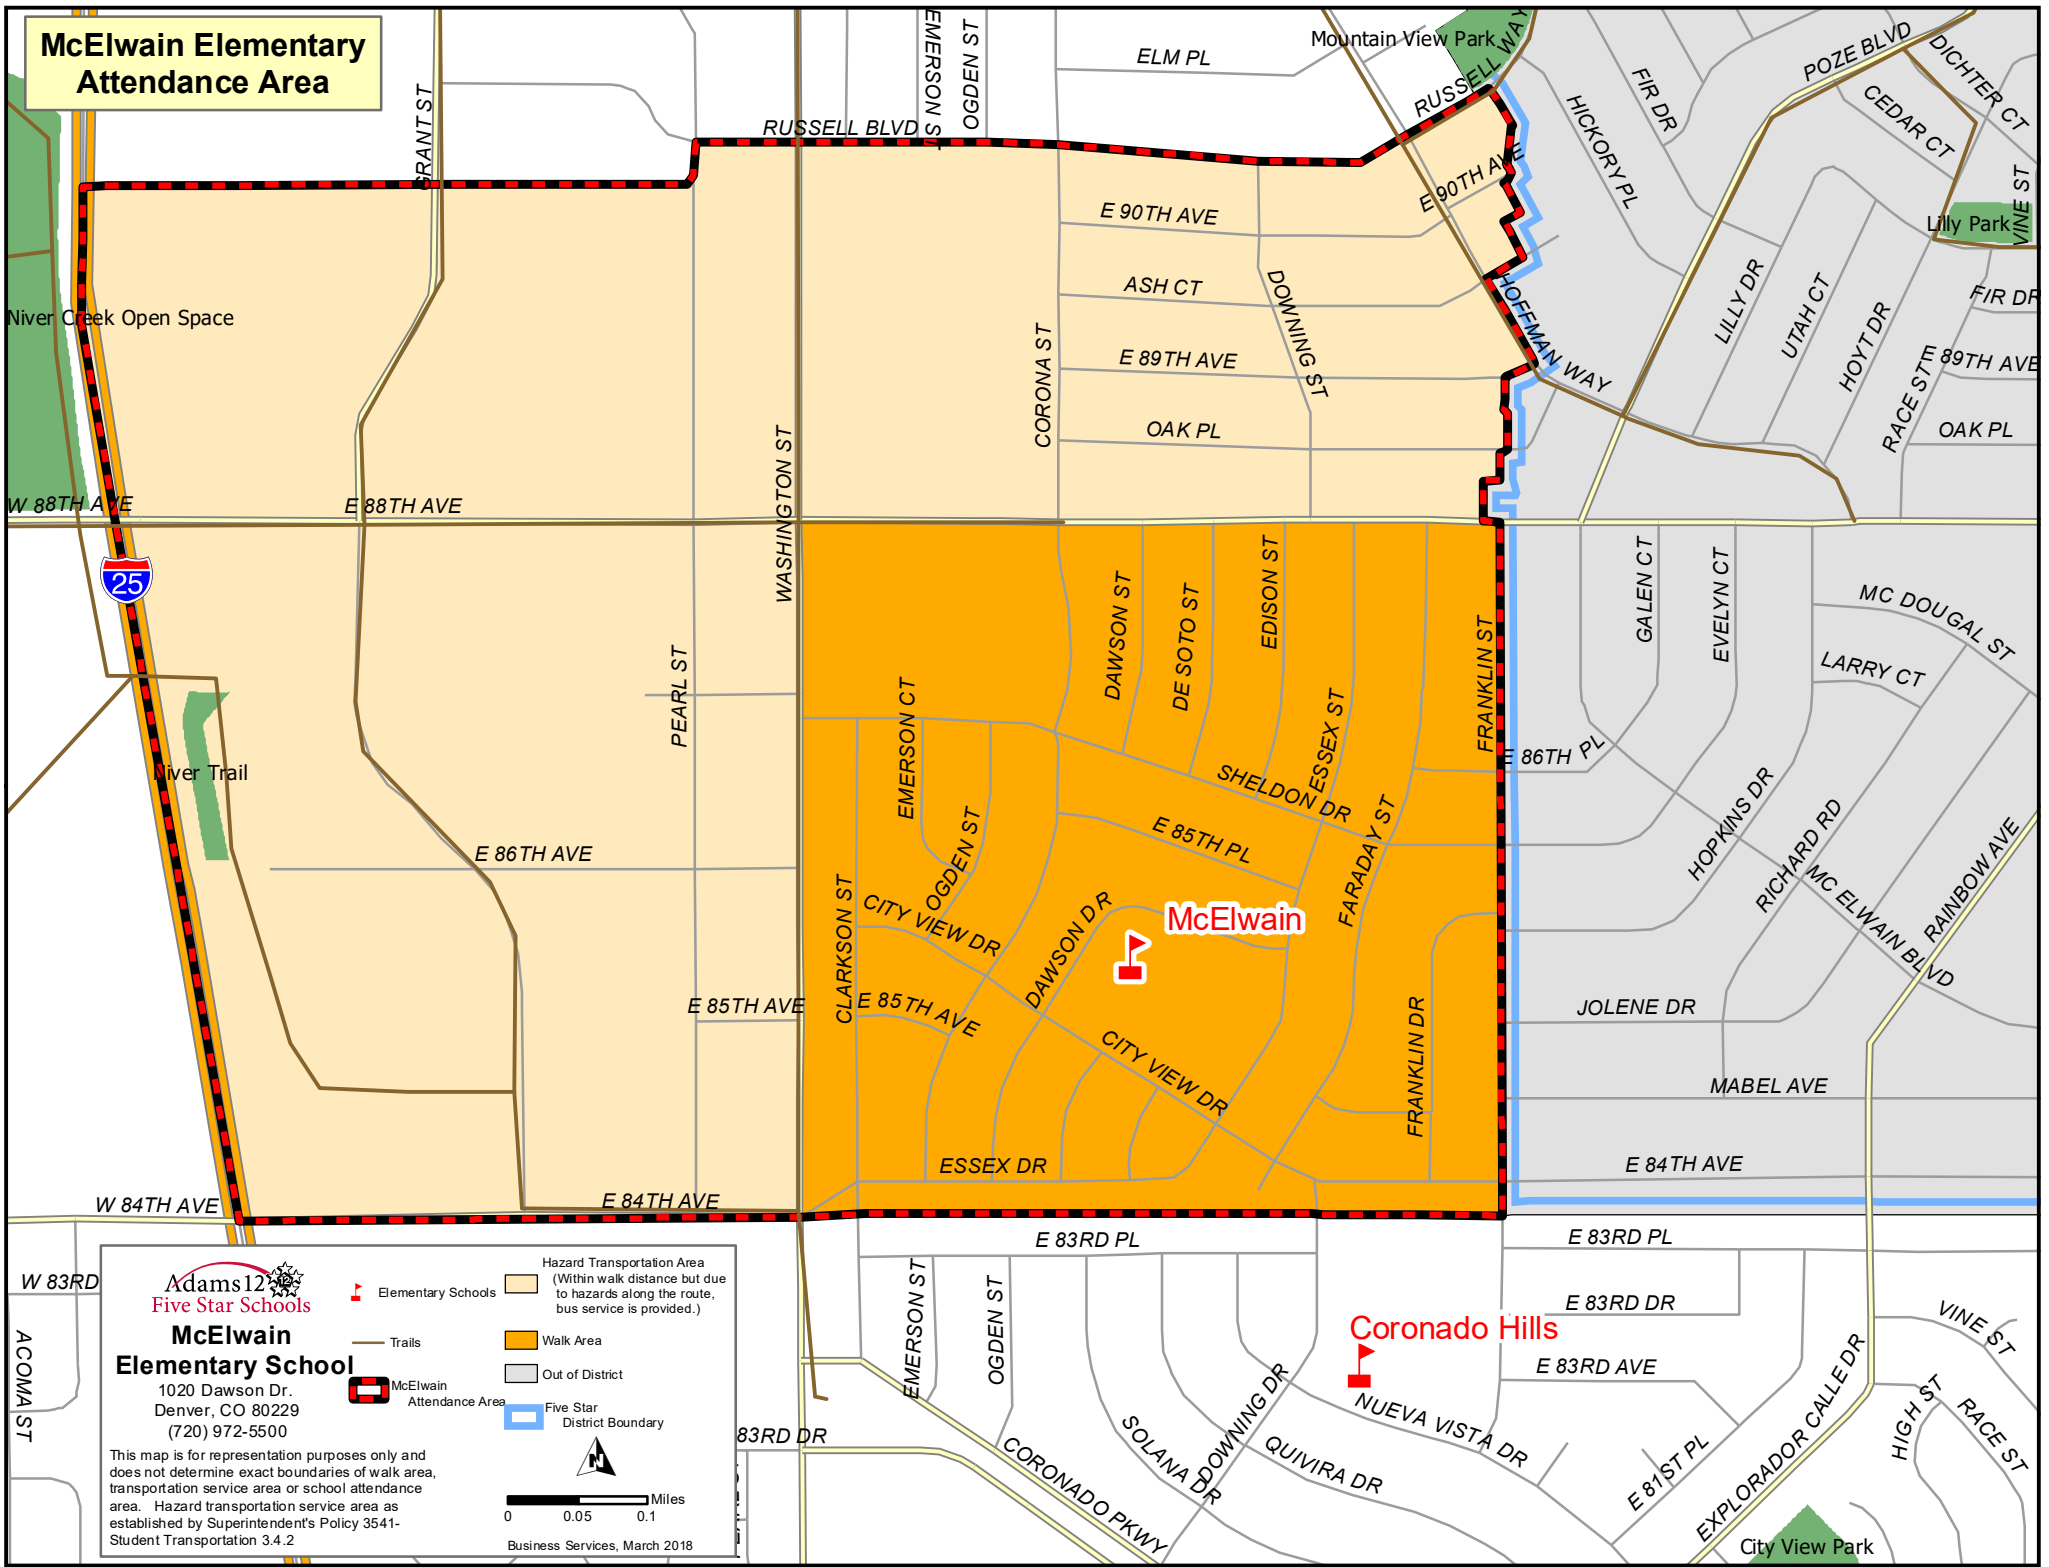

McElwain Elementary Attendance Area

Adams12 Five Star Schools
McElwain Elementary School
 1020 Dawson Dr.
 Denver, CO 80229
 (720) 972-5500

Legend:

- Elementary Schools
- Trails
- McElwain Attendance Area
- Hazard Transportation Area (Within walk distance but due to hazards along the route, bus service is provided.)
- Walk Area
- Out of District
- Five Star District Boundary

This map is for representation purposes only and does not determine exact boundaries of walk area, transportation service area or school attendance area. Hazard transportation service area as established by Superintendent's Policy 3541-Student Transportation 3.4.2