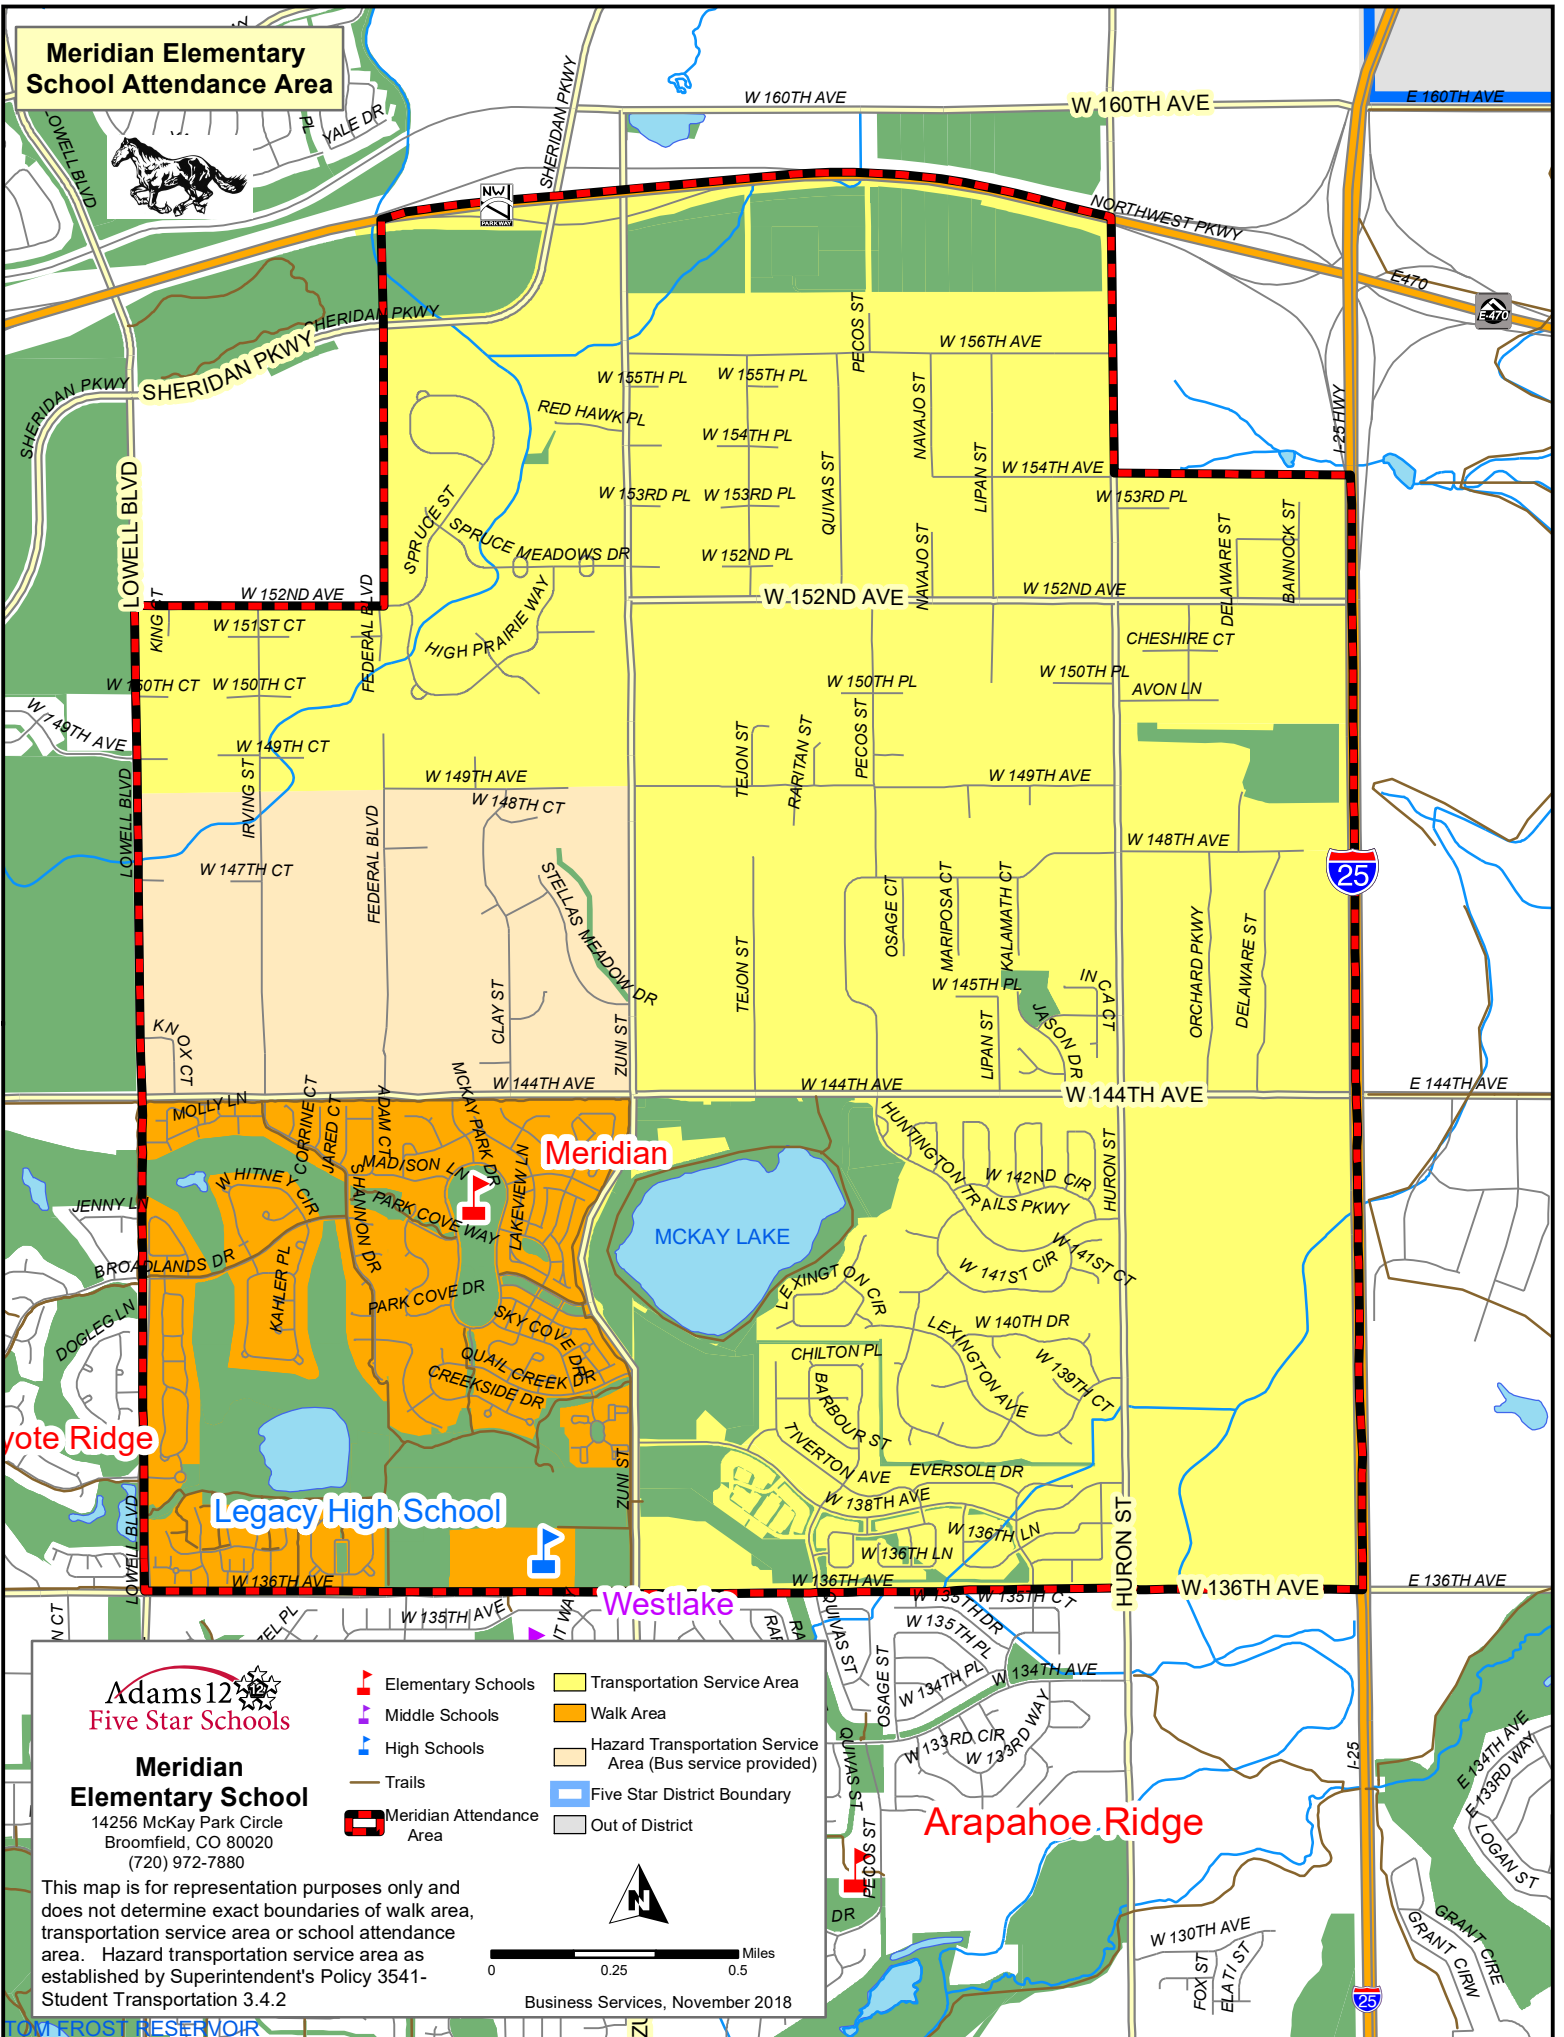

Meridian Elementary School Attendance Area

Adams 12 Five Star Schools
Meridian Elementary School
 14256 McKay Park Circle
 Broomfield, CO 80020
 (720) 972-7880

- Elementary Schools
- Middle Schools
- High Schools
- Trails
- Meridian Attendance Area
- Transportation Service Area
- Walk Area
- Hazard Transportation Service Area (Bus service provided)
- Five Star District Boundary
- Out of District

This map is for representation purposes only and does not determine exact boundaries of walk area, transportation service area or school attendance area. Hazard transportation service area as established by Superintendent's Policy 3541-Student Transportation 3.4.2

Arapahoe Ridge

Vote Ridge

Legacy High School

Meridian

Westlake