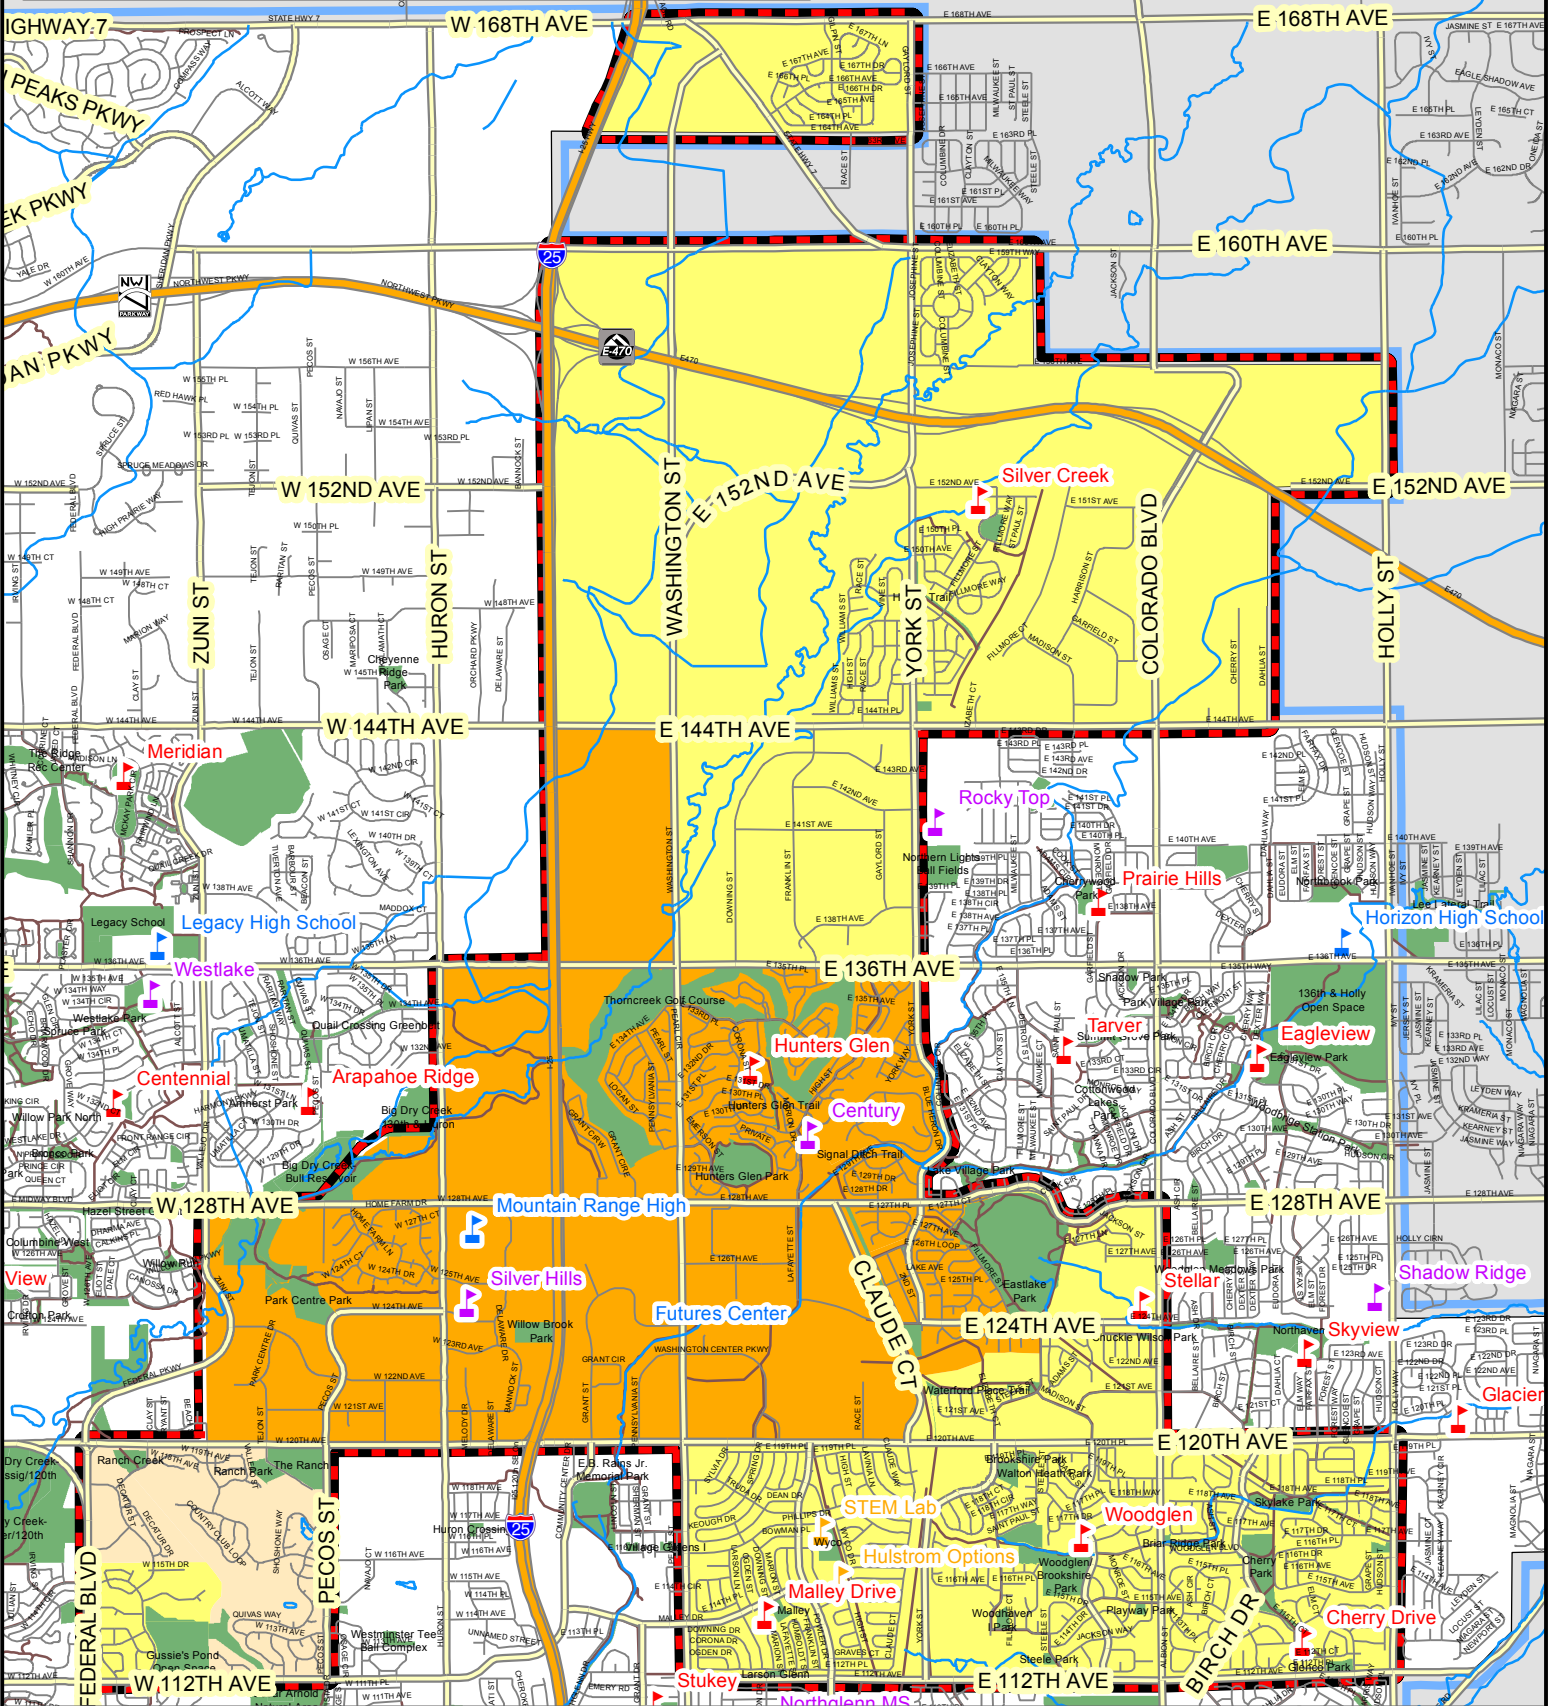

# Mountain Range High School Attendance Area

**Adams12**  
**Five Star Schools**  
**Mountain Range High School**  
 12500 Huron St.  
 Westminster, CO 80234

This map is for representation purposes only and does not determine exact boundaries of walk area, transportation service area or school attendance area. Hazard transportation service area as established by Superintendent's Policy 3541-Student Transportation 3.4.2

Elementary Schools	Trails	Five Star Boundary
Middle Schools	Hazard Transportation Area (Within walk distance but due to hazards along the route bus service is provided)	Out of District
High Schools	Transportation Service Area	
Mountain Range Attendance Area	Walk Area	0 0.5 1 Miles