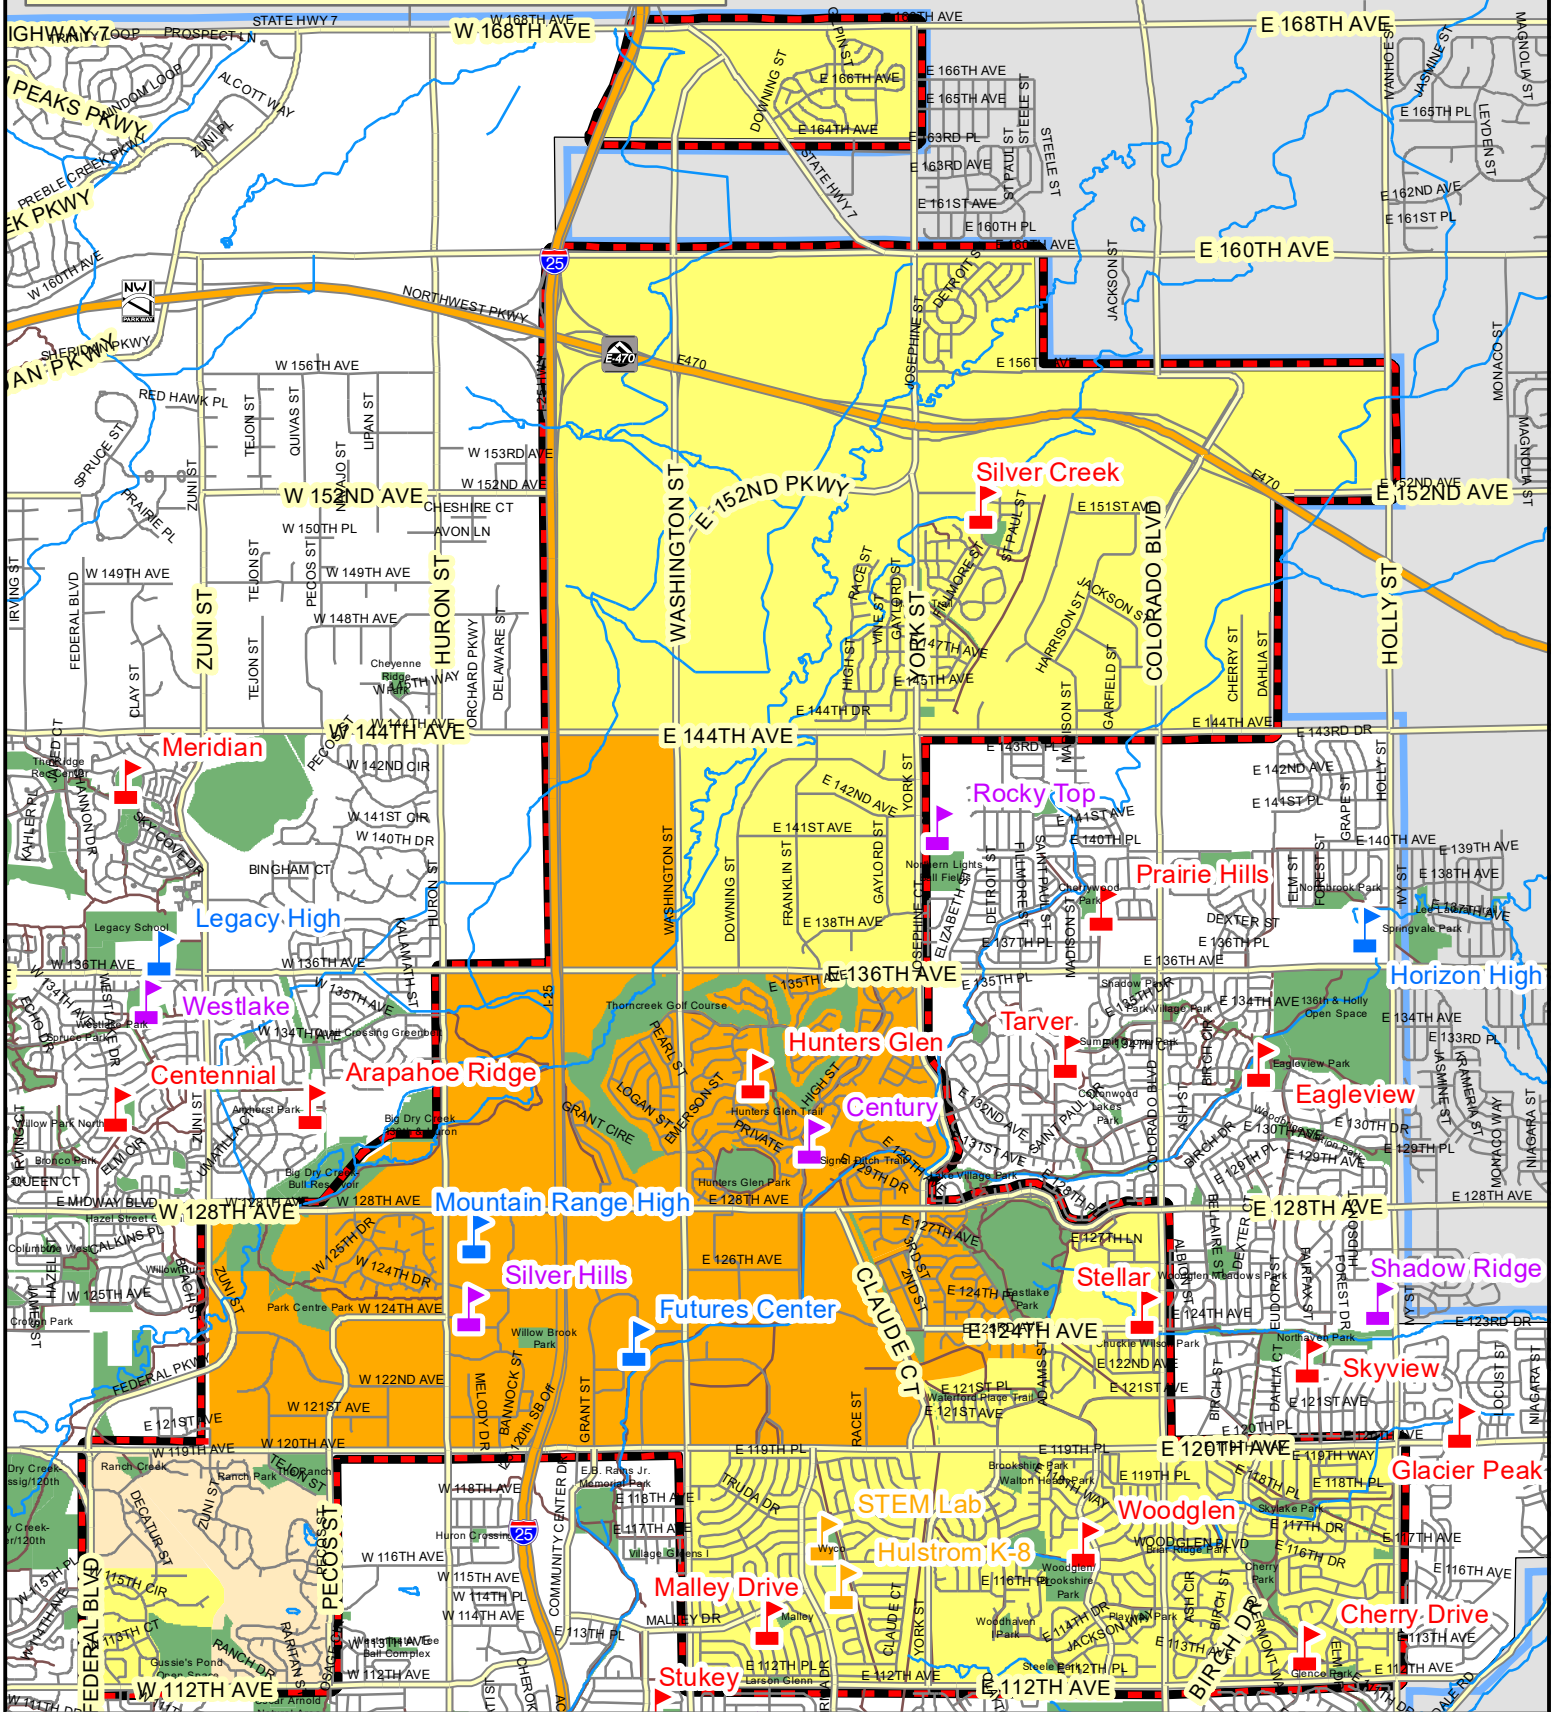

Mountain Range High School Attendance Area

Adams12
Five Star Schools
Mountain Range High School
 12500 Huron St.
 Westminster, CO 80234

This map is for representation purposes only and does not determine exact boundaries of walk area, transportation service area or school attendance area. Hazard transportation service area as established by Superintendent's Policy 3541-Student Transportation 3.4.2

- ▲ Elementary Schools
- ▲ Middle Schools
- ▲ High Schools
- ▲ Magnet Schools
- ▲ Mountain Range Attendance Area
- Trails
- Hazard Transportation Area (Within walk distance but due to hazards along the route bus service is provided)
- Transportation Service Area
- Walk Area
- Five Star Boundary
- Out of District