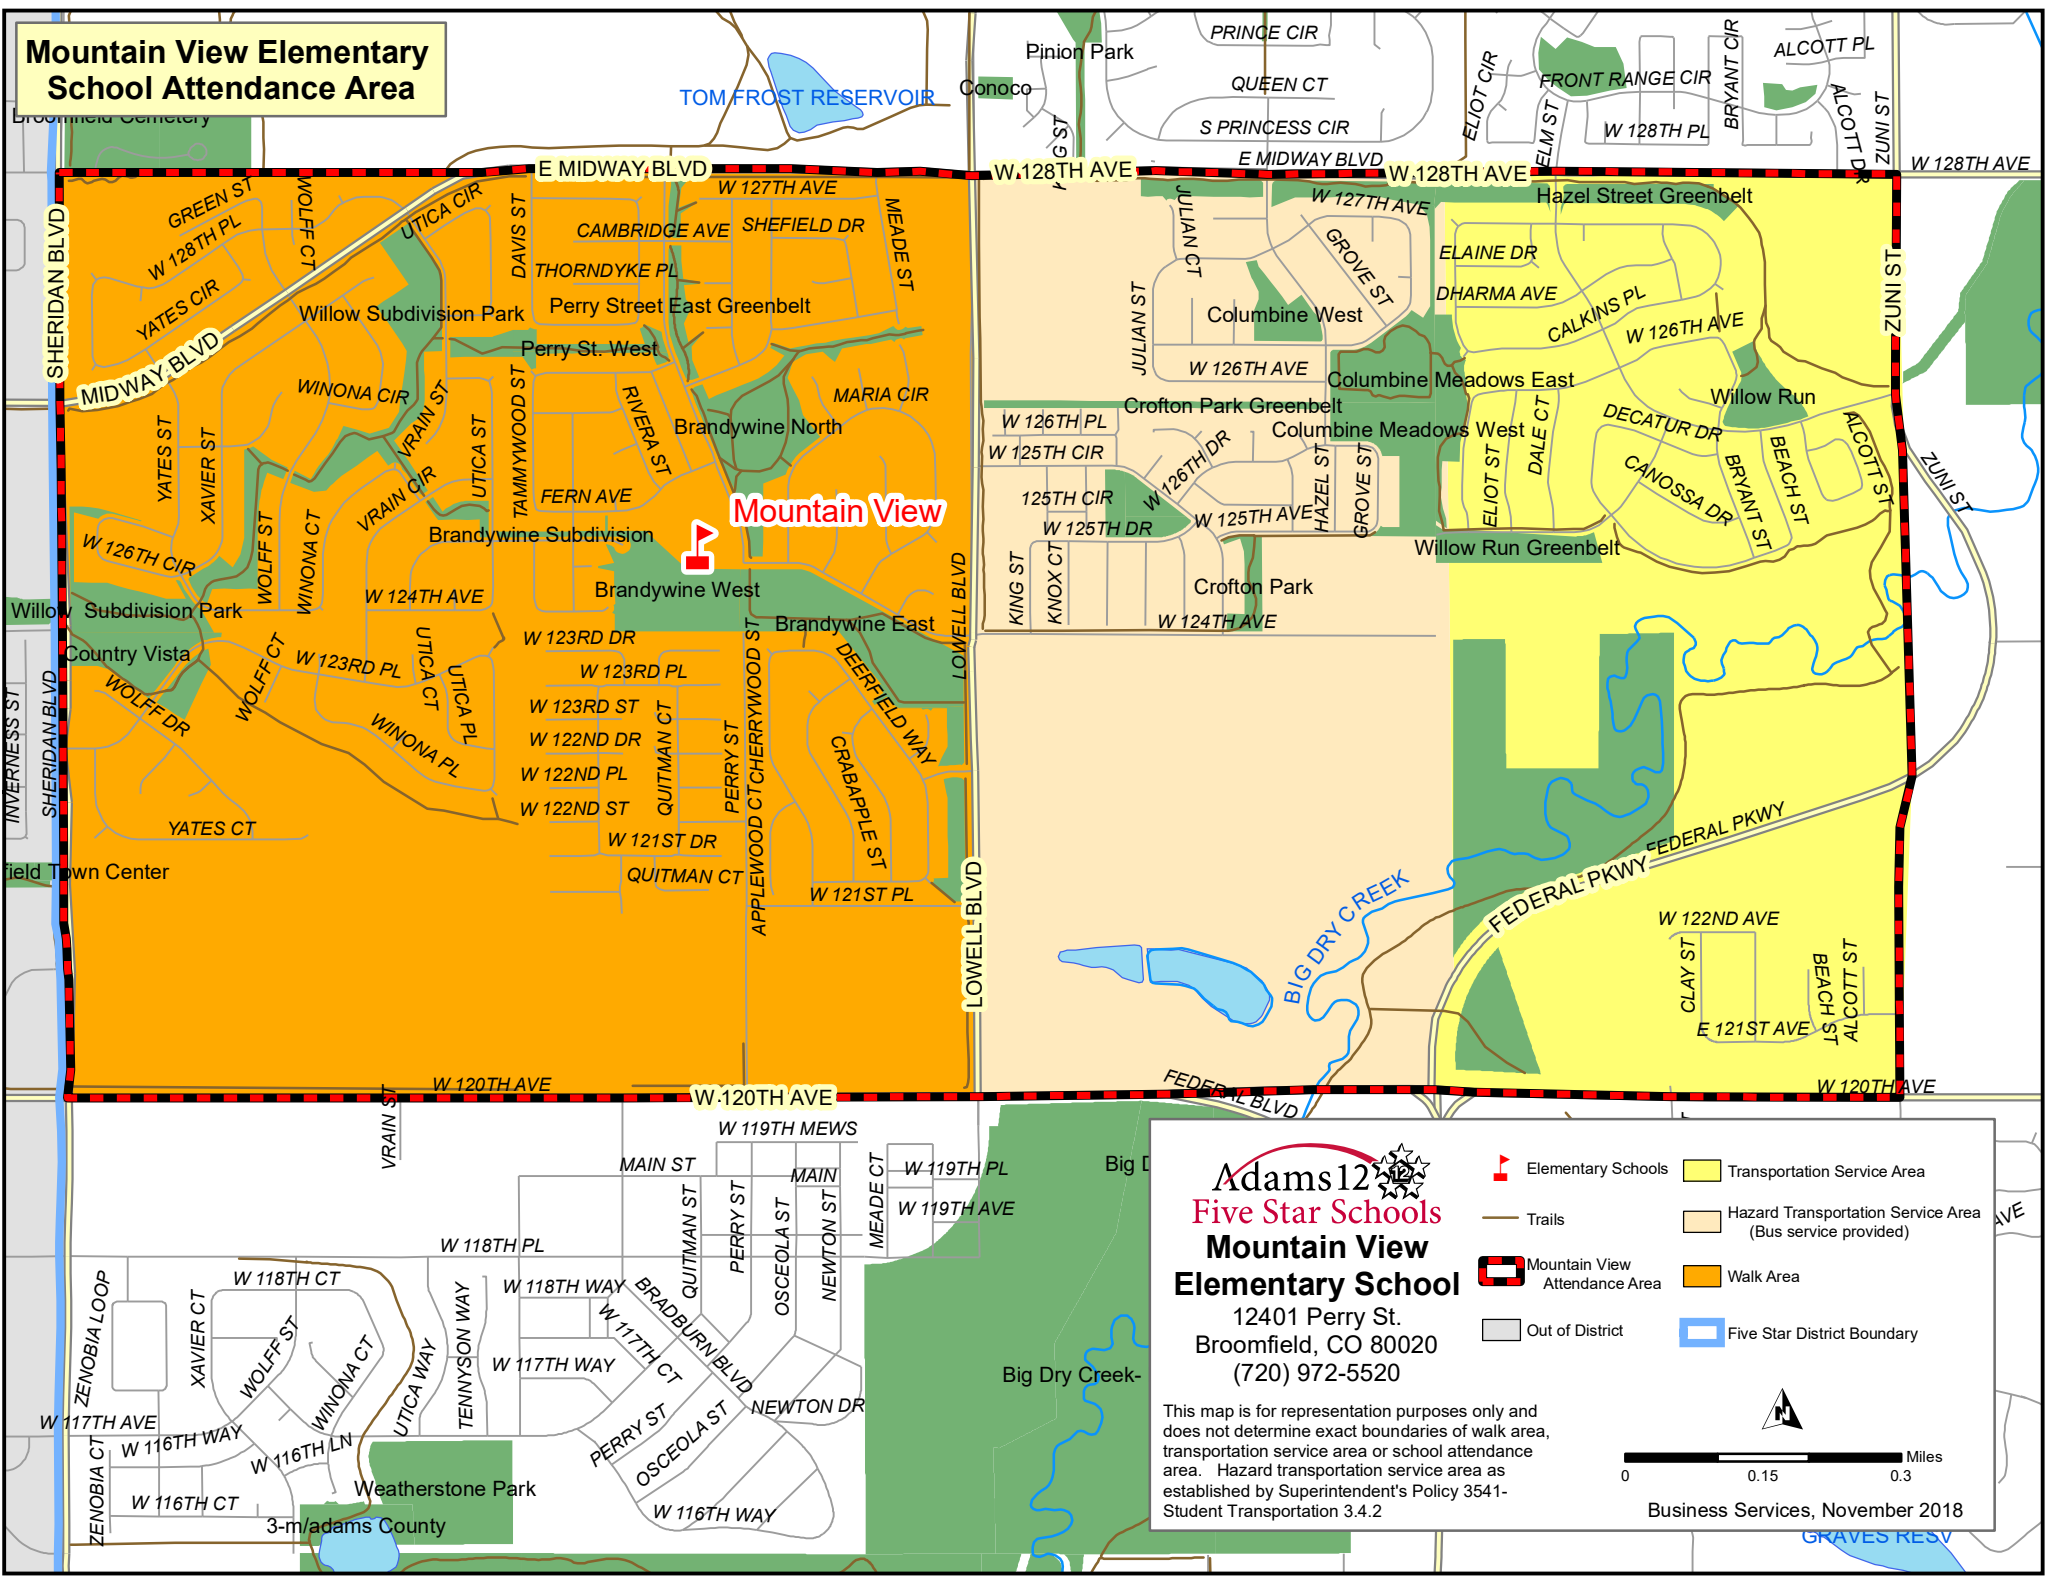

Mountain View Elementary School Attendance Area

Adams 12
Five Star Schools
Mountain View Elementary School
 12401 Perry St.
 Broomfield, CO 80020
 (720) 972-5520

-  Elementary Schools
-  Mountain View Attendance Area
-  Out of District
-  Transportation Service Area
-  Hazard Transportation Service Area (Bus service provided)
-  Walk Area
-  Five Star District Boundary

This map is for representation purposes only and does not determine exact boundaries of walk area, transportation service area or school attendance area. Hazard transportation service area as established by Superintendent's Policy 3541-Student Transportation 3.4.2